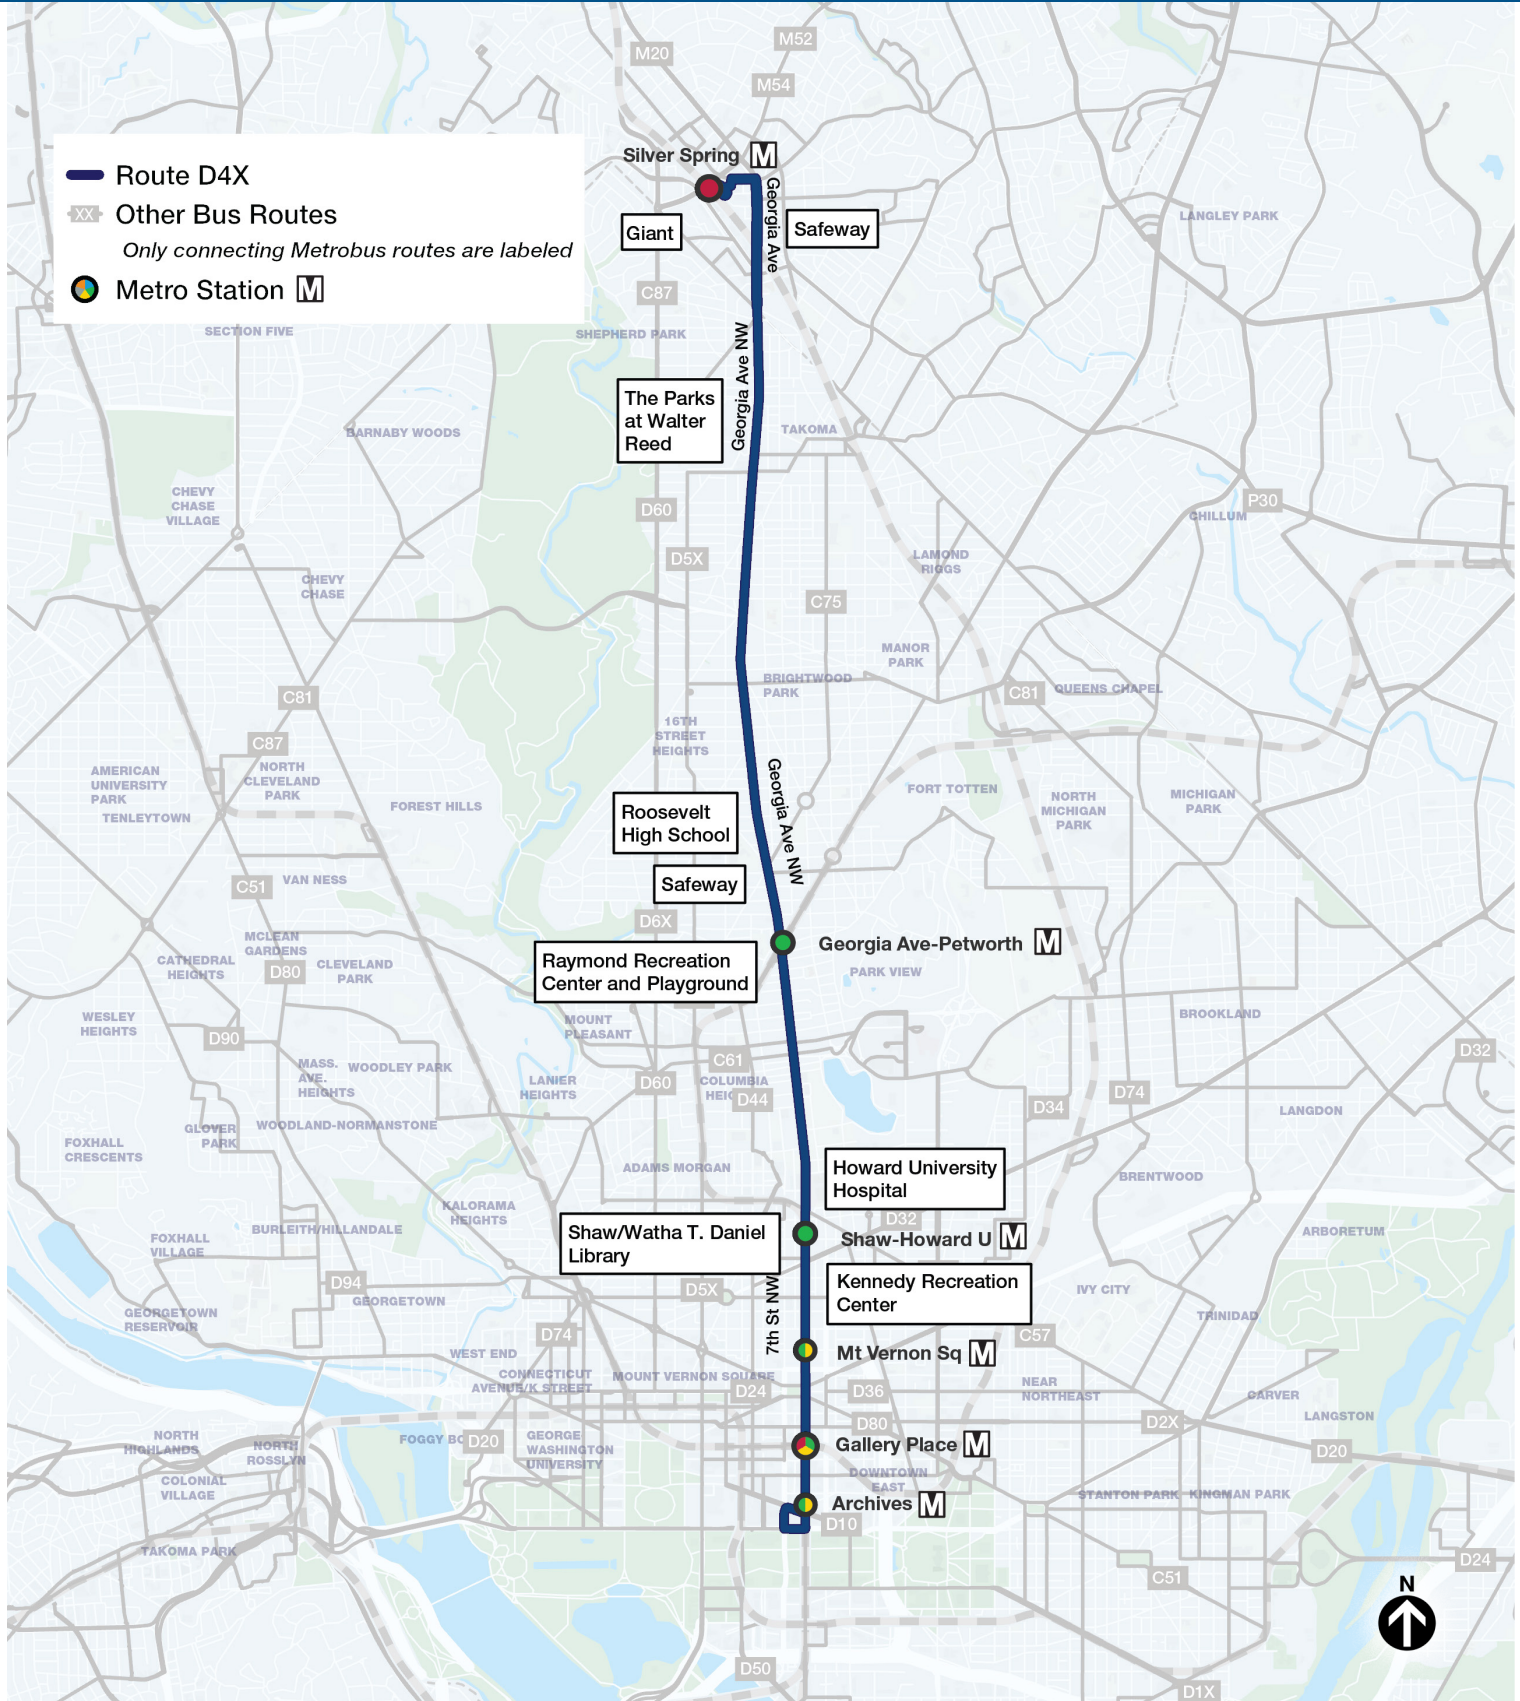

D4X 7 St-Georgia Av Express

Silver Spring-Archives

via Georgia Av, Shaw-Howard, Mt Vernon Sq, and Gallery Place

Compare to these old routes:

79,70