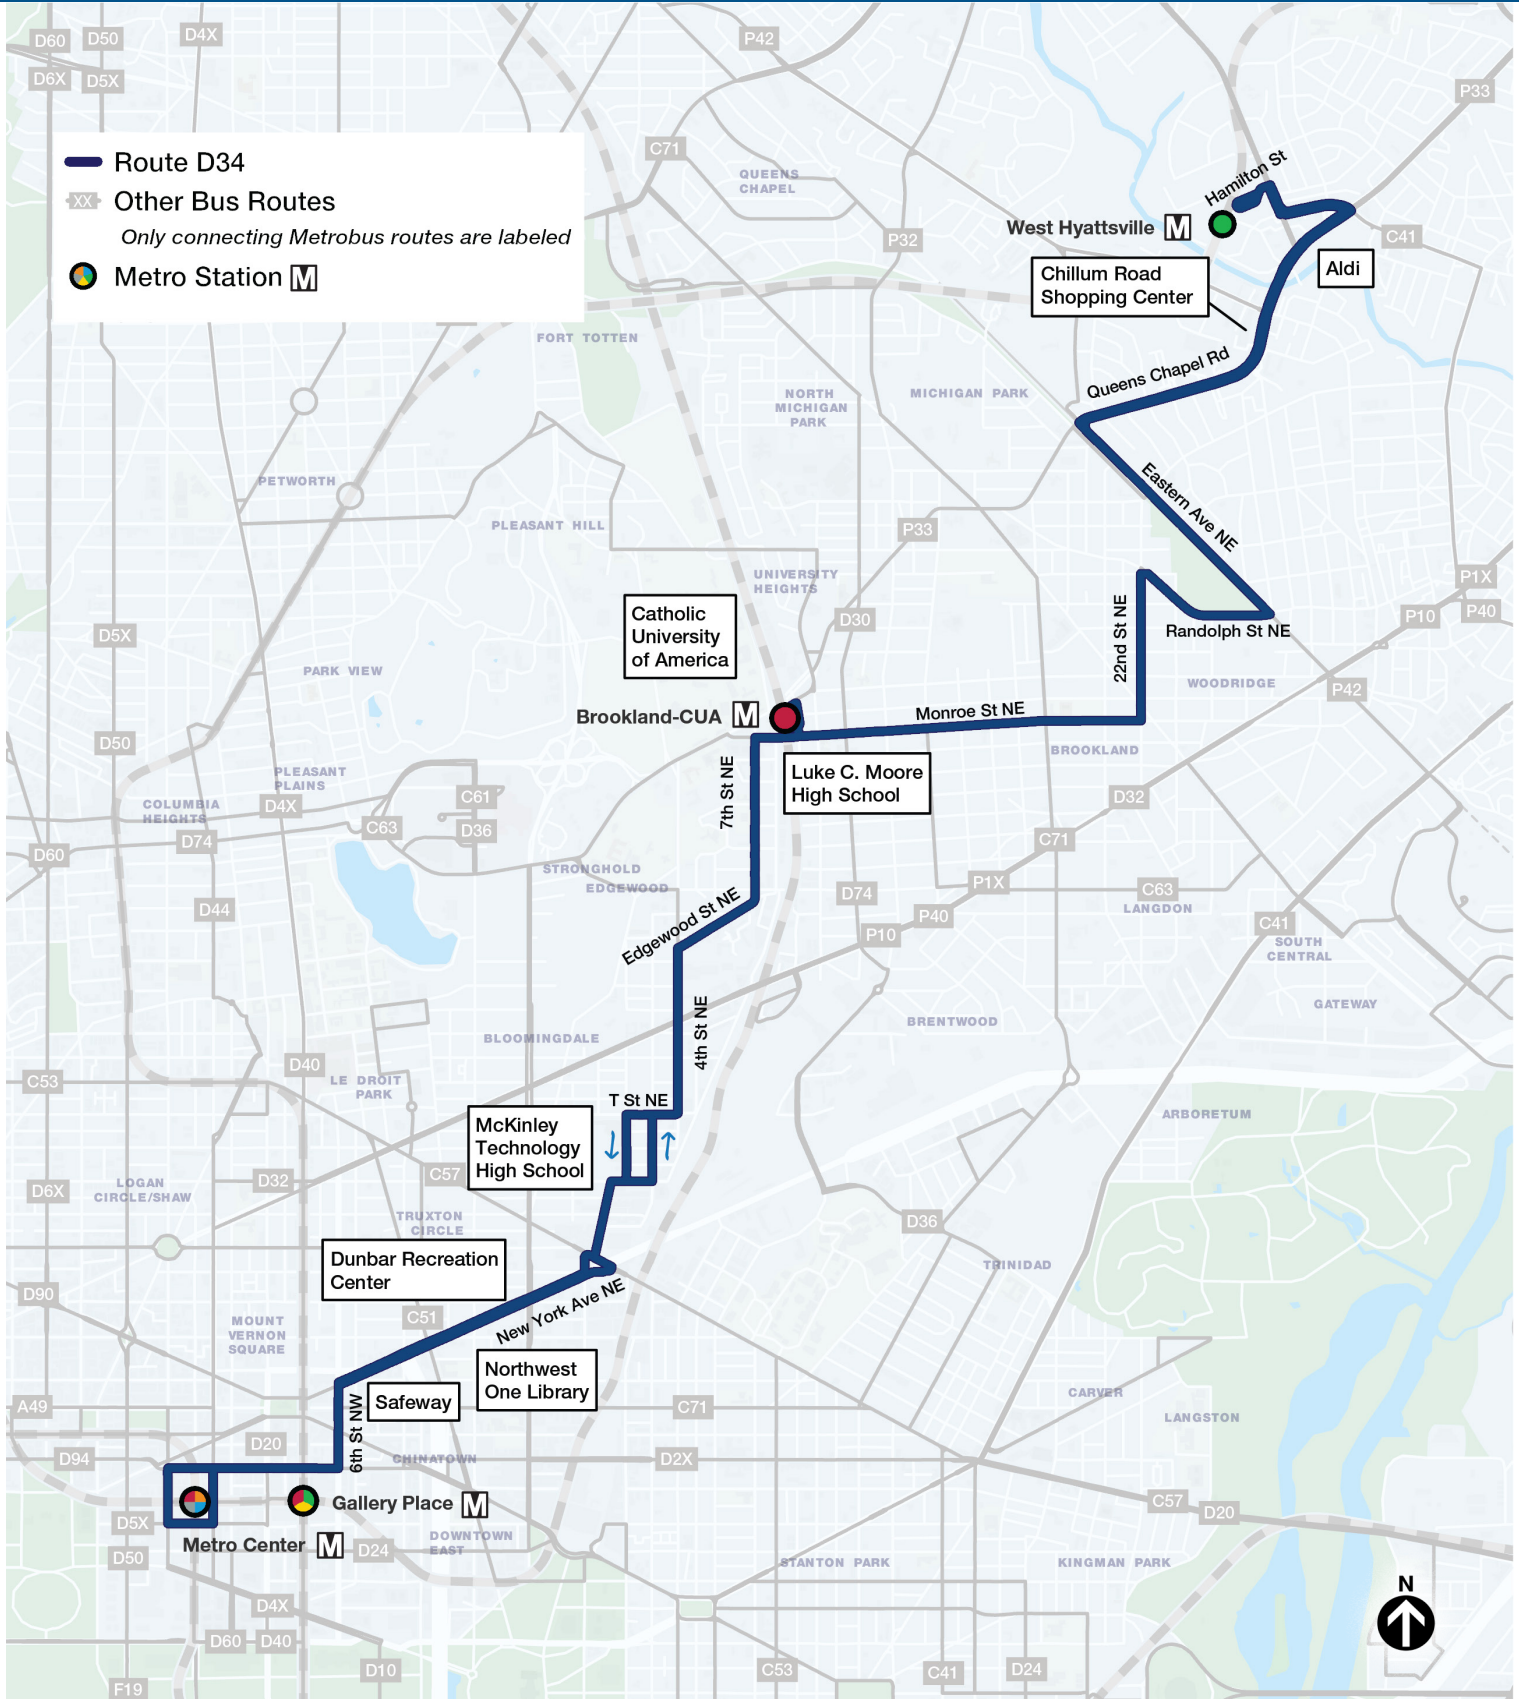

# D34 Edgewood-Avondale

W Hyattsville-Metro Center  
via Eastern Av, Brookland, New York Av, and Gallery Place

Compare to these old routes:  
**G8,P6**