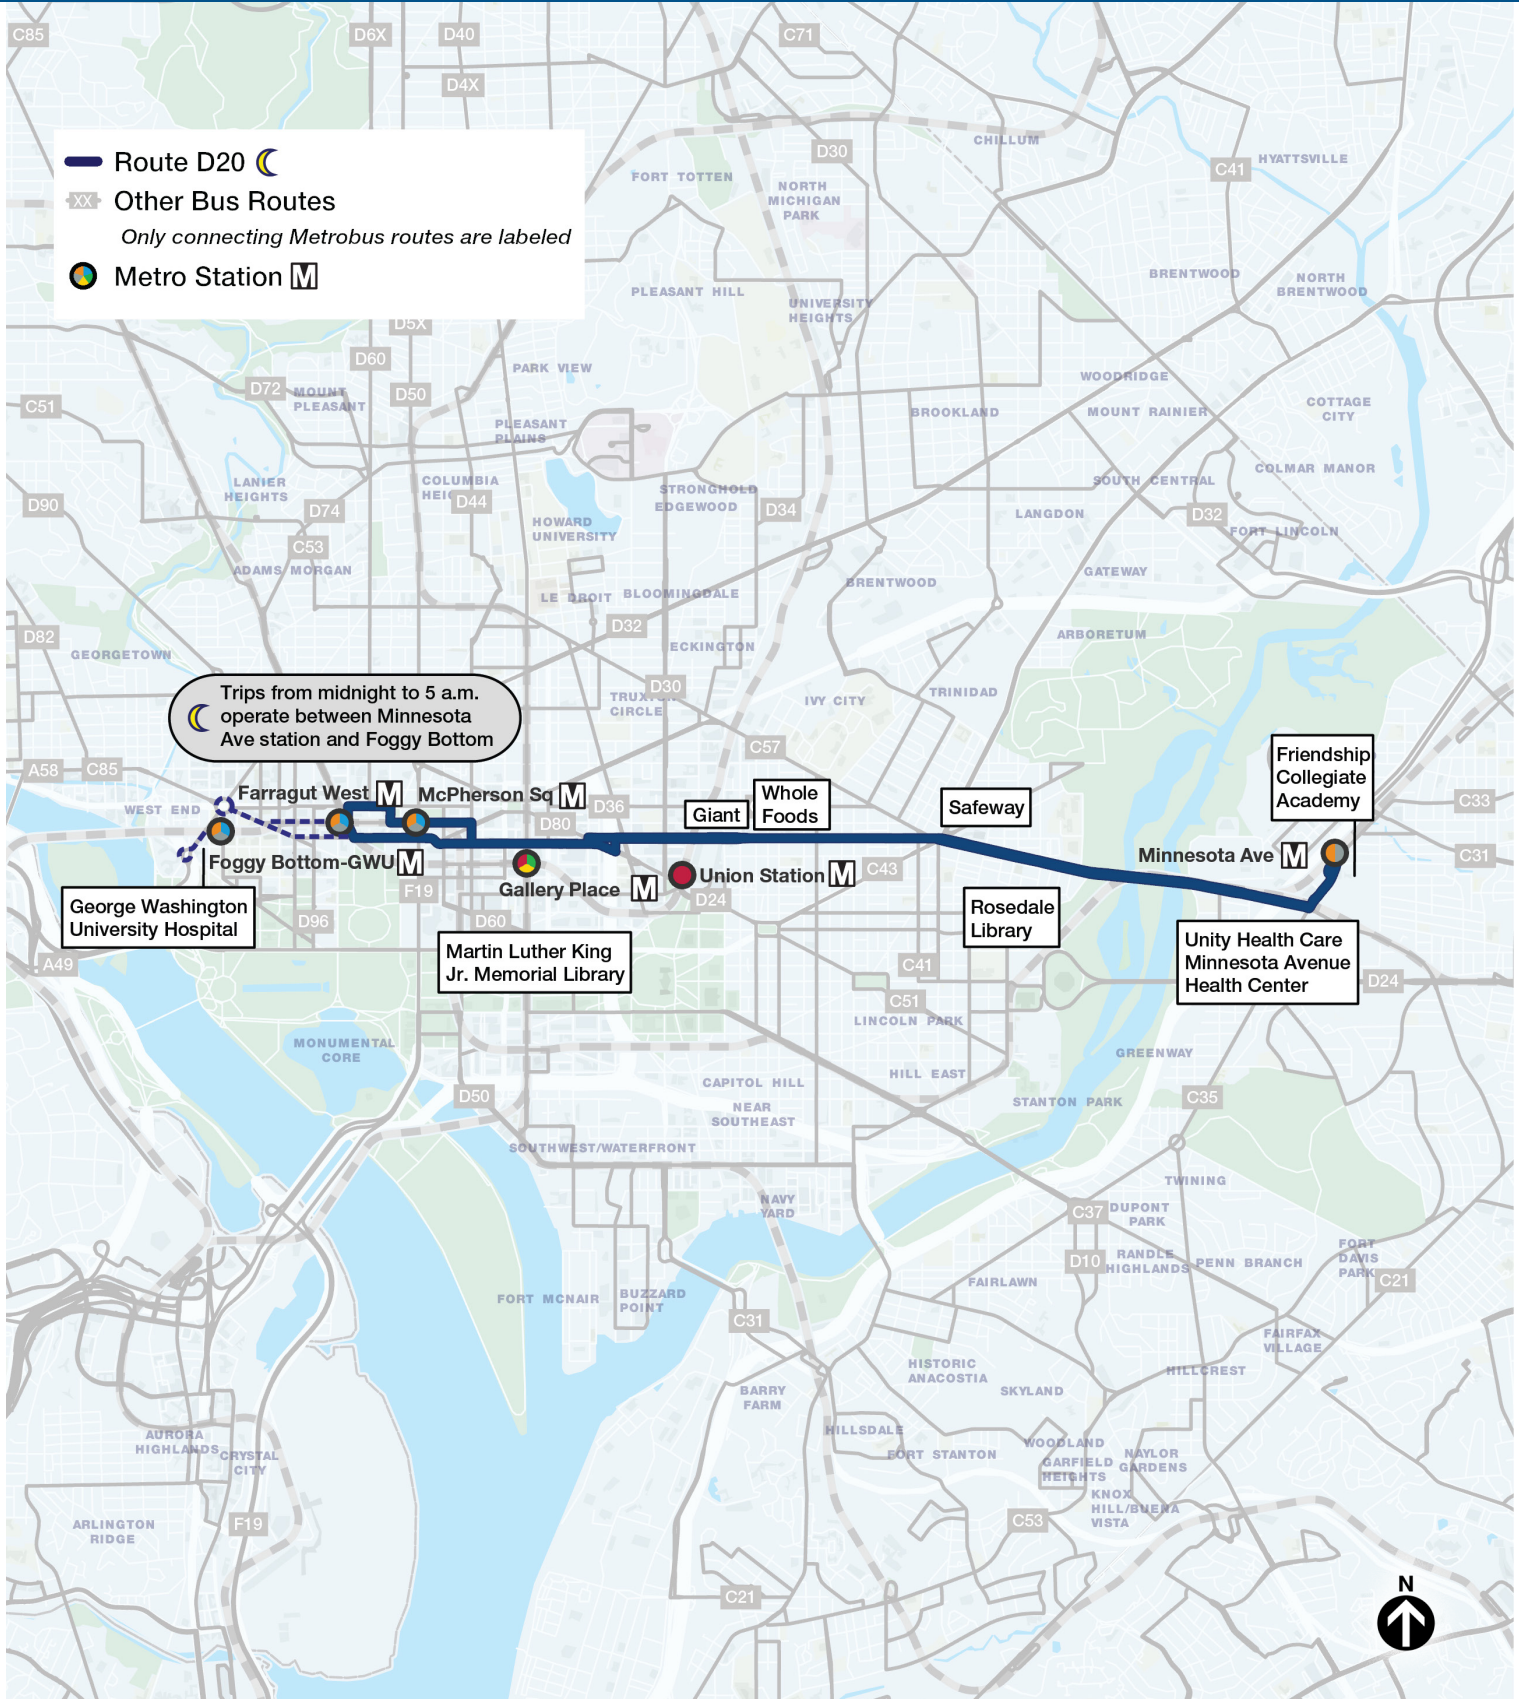

D20 H St

Minnesota Av-Farragut Square
via Benning Rd, H St, Gallery Place, and McPherson Sq

Compare to these old routes:
X2, X9