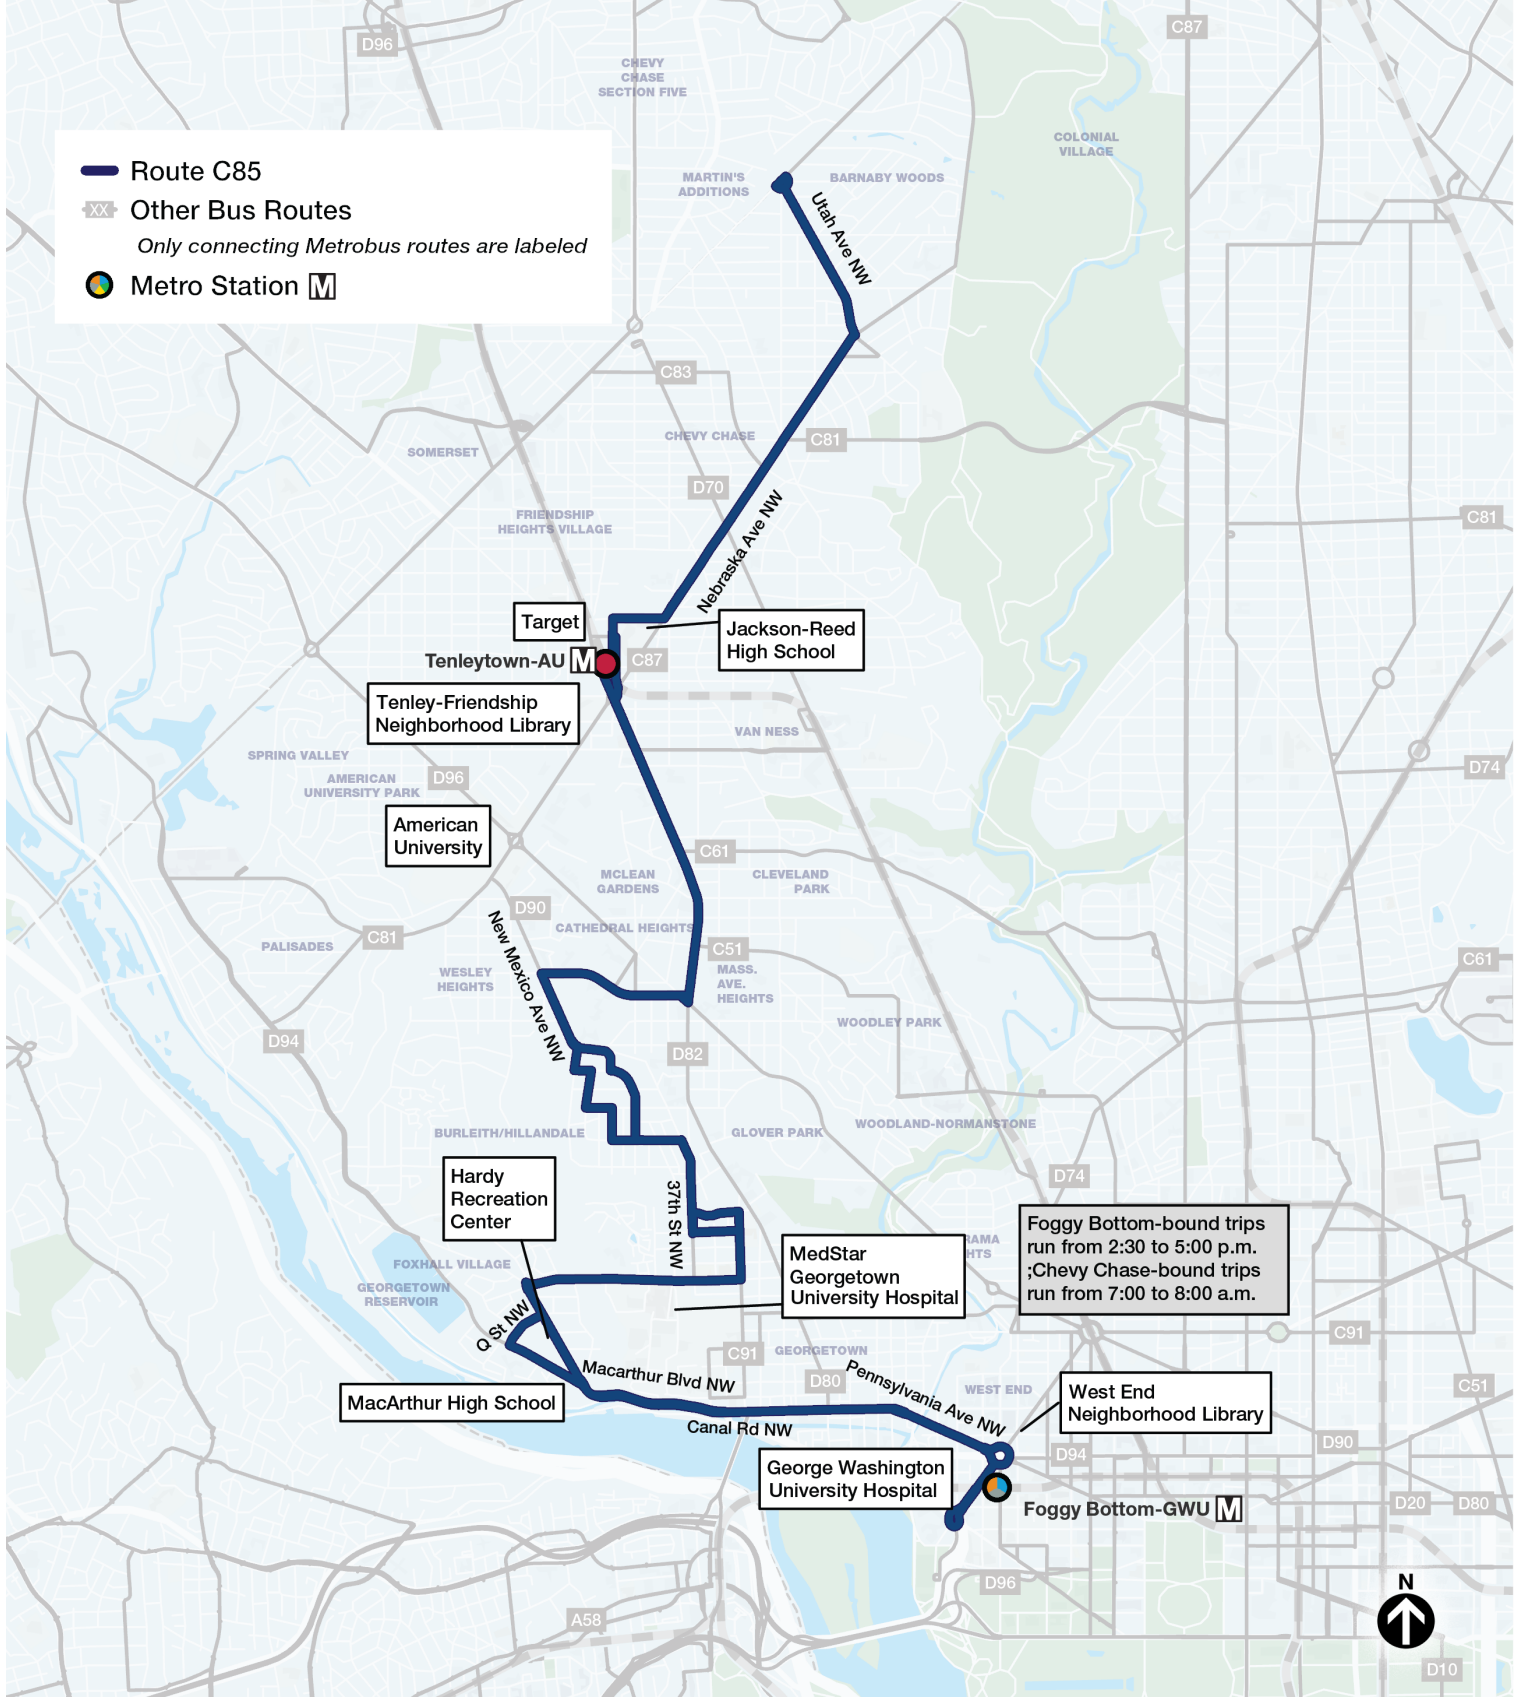

# C85 Nebraska Av-Foggy Bottom

## Pinehurst Cir-Foggy Bottom

via Nebraska Av, Tenleytown, Glover Park, Foxhall Village, and Canal Rd

Compare to these old routes:

M4