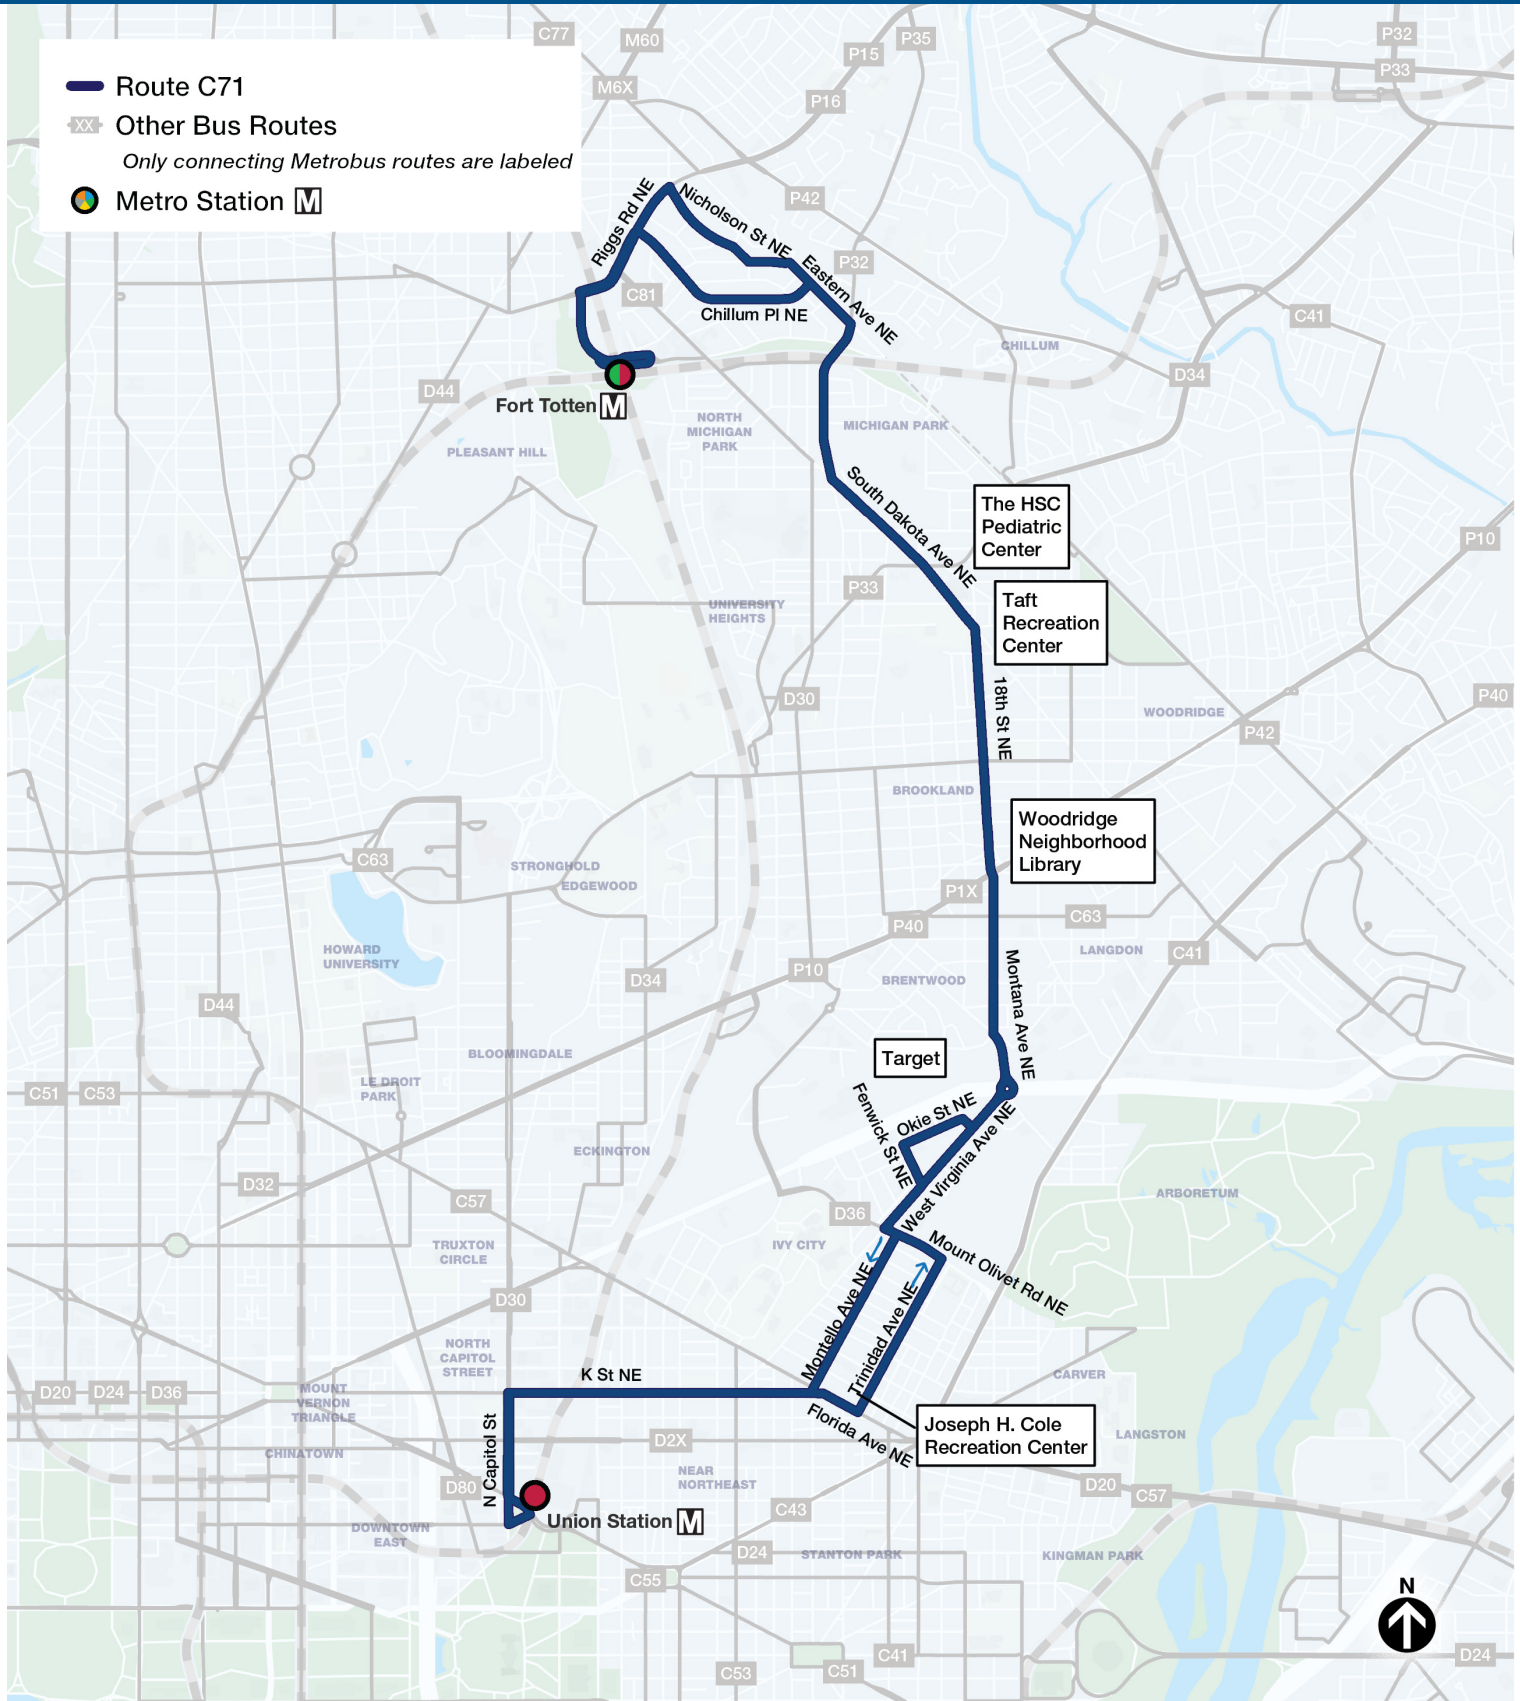

C71 18th St-Ivy City

Fort Totten-Union Station

via Michigan Park, Brookland, West Virginia Av, Trinidad, and K St

Compare to these old routes:
D4,E2,D8