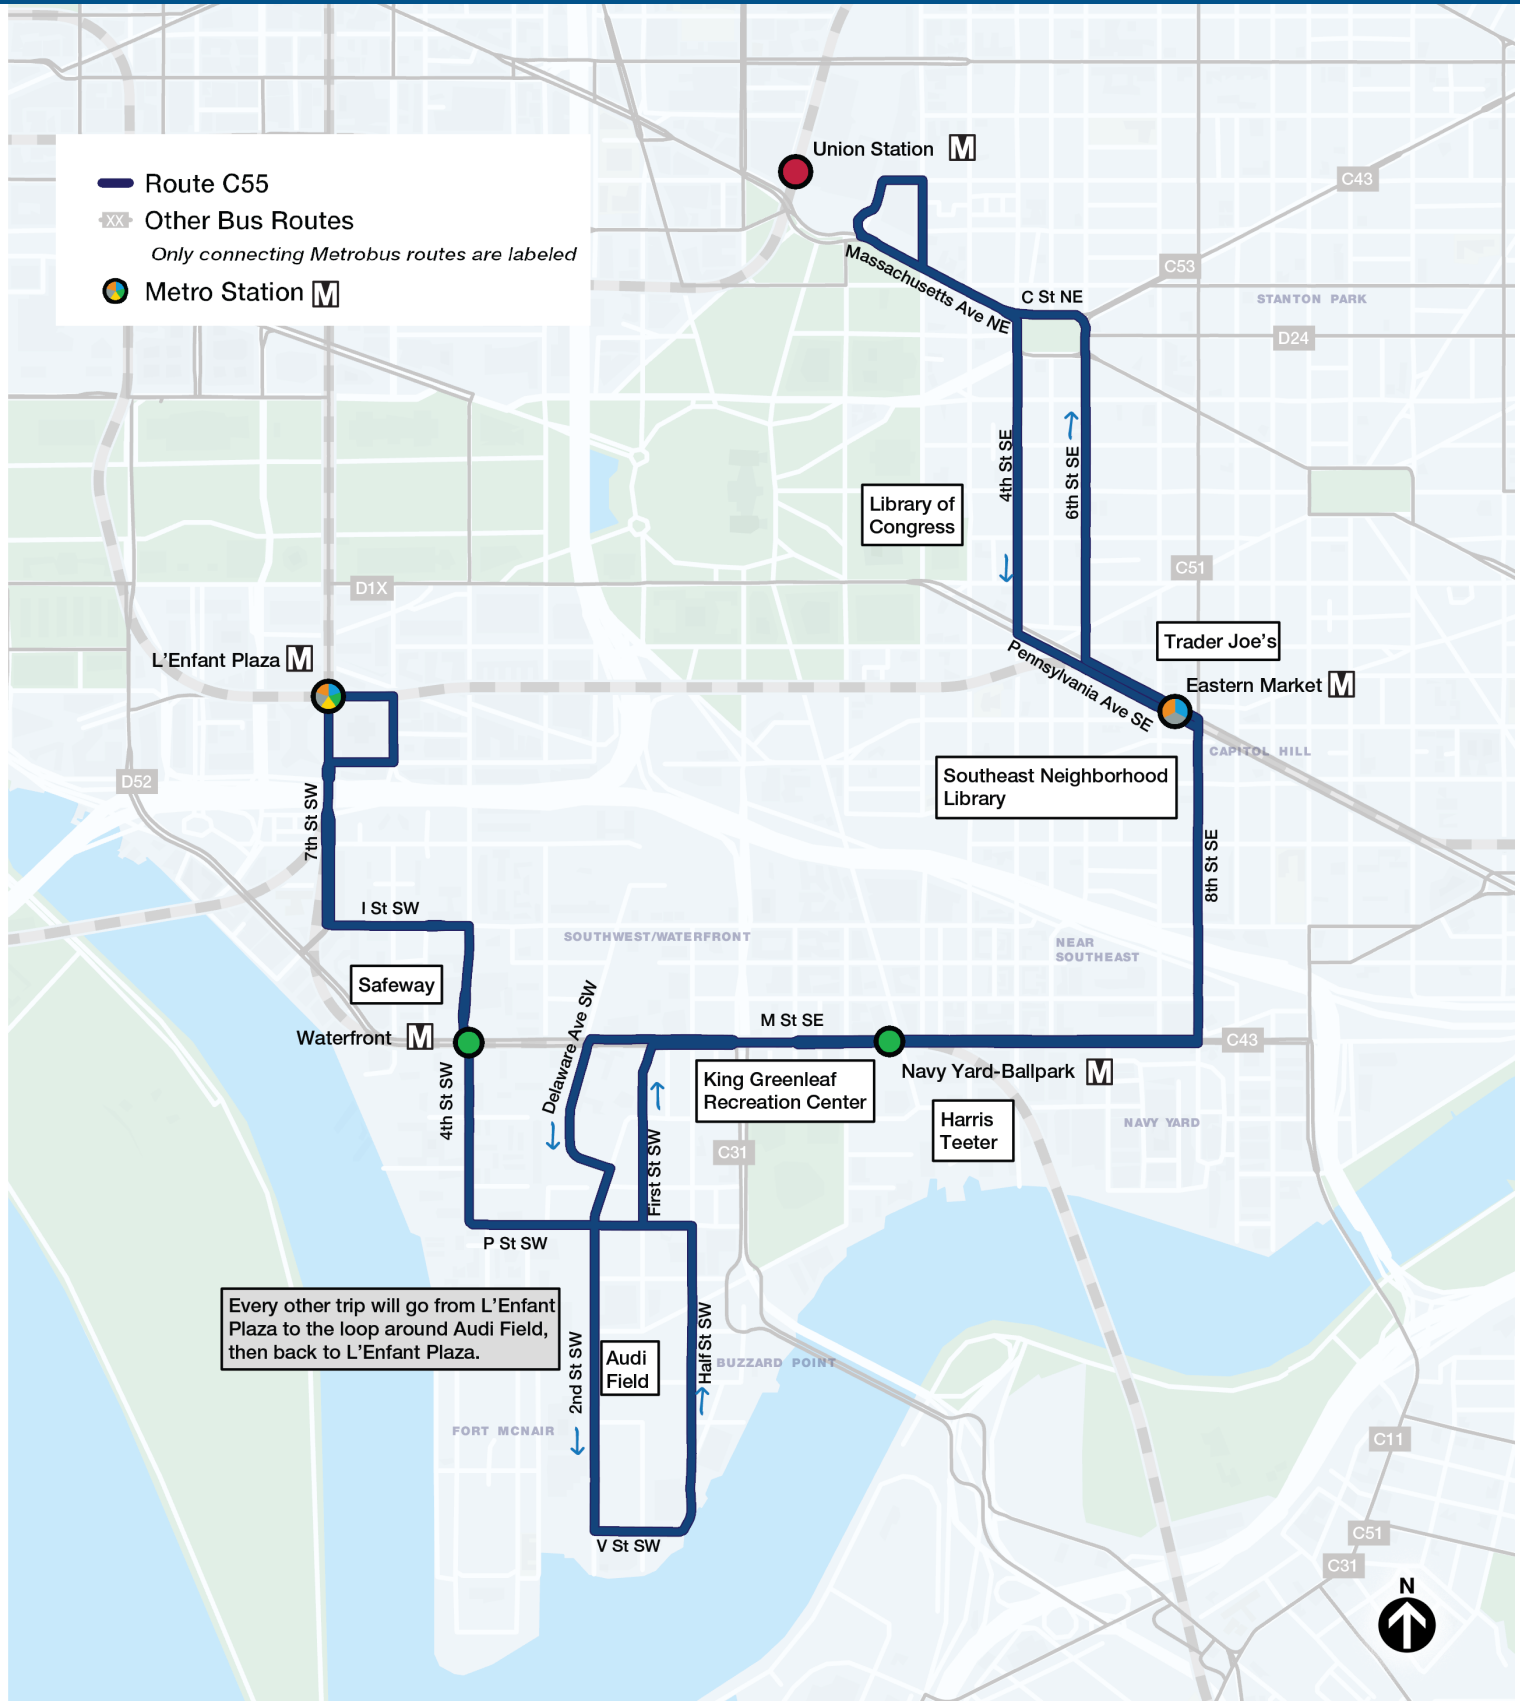

C55 L'Enfant Plaza-Union Station

L'Enfant Plaza-Union Station
via Eastern Market, Navy Yard, Buzzard Point, and Waterfront

Compare to these old routes: