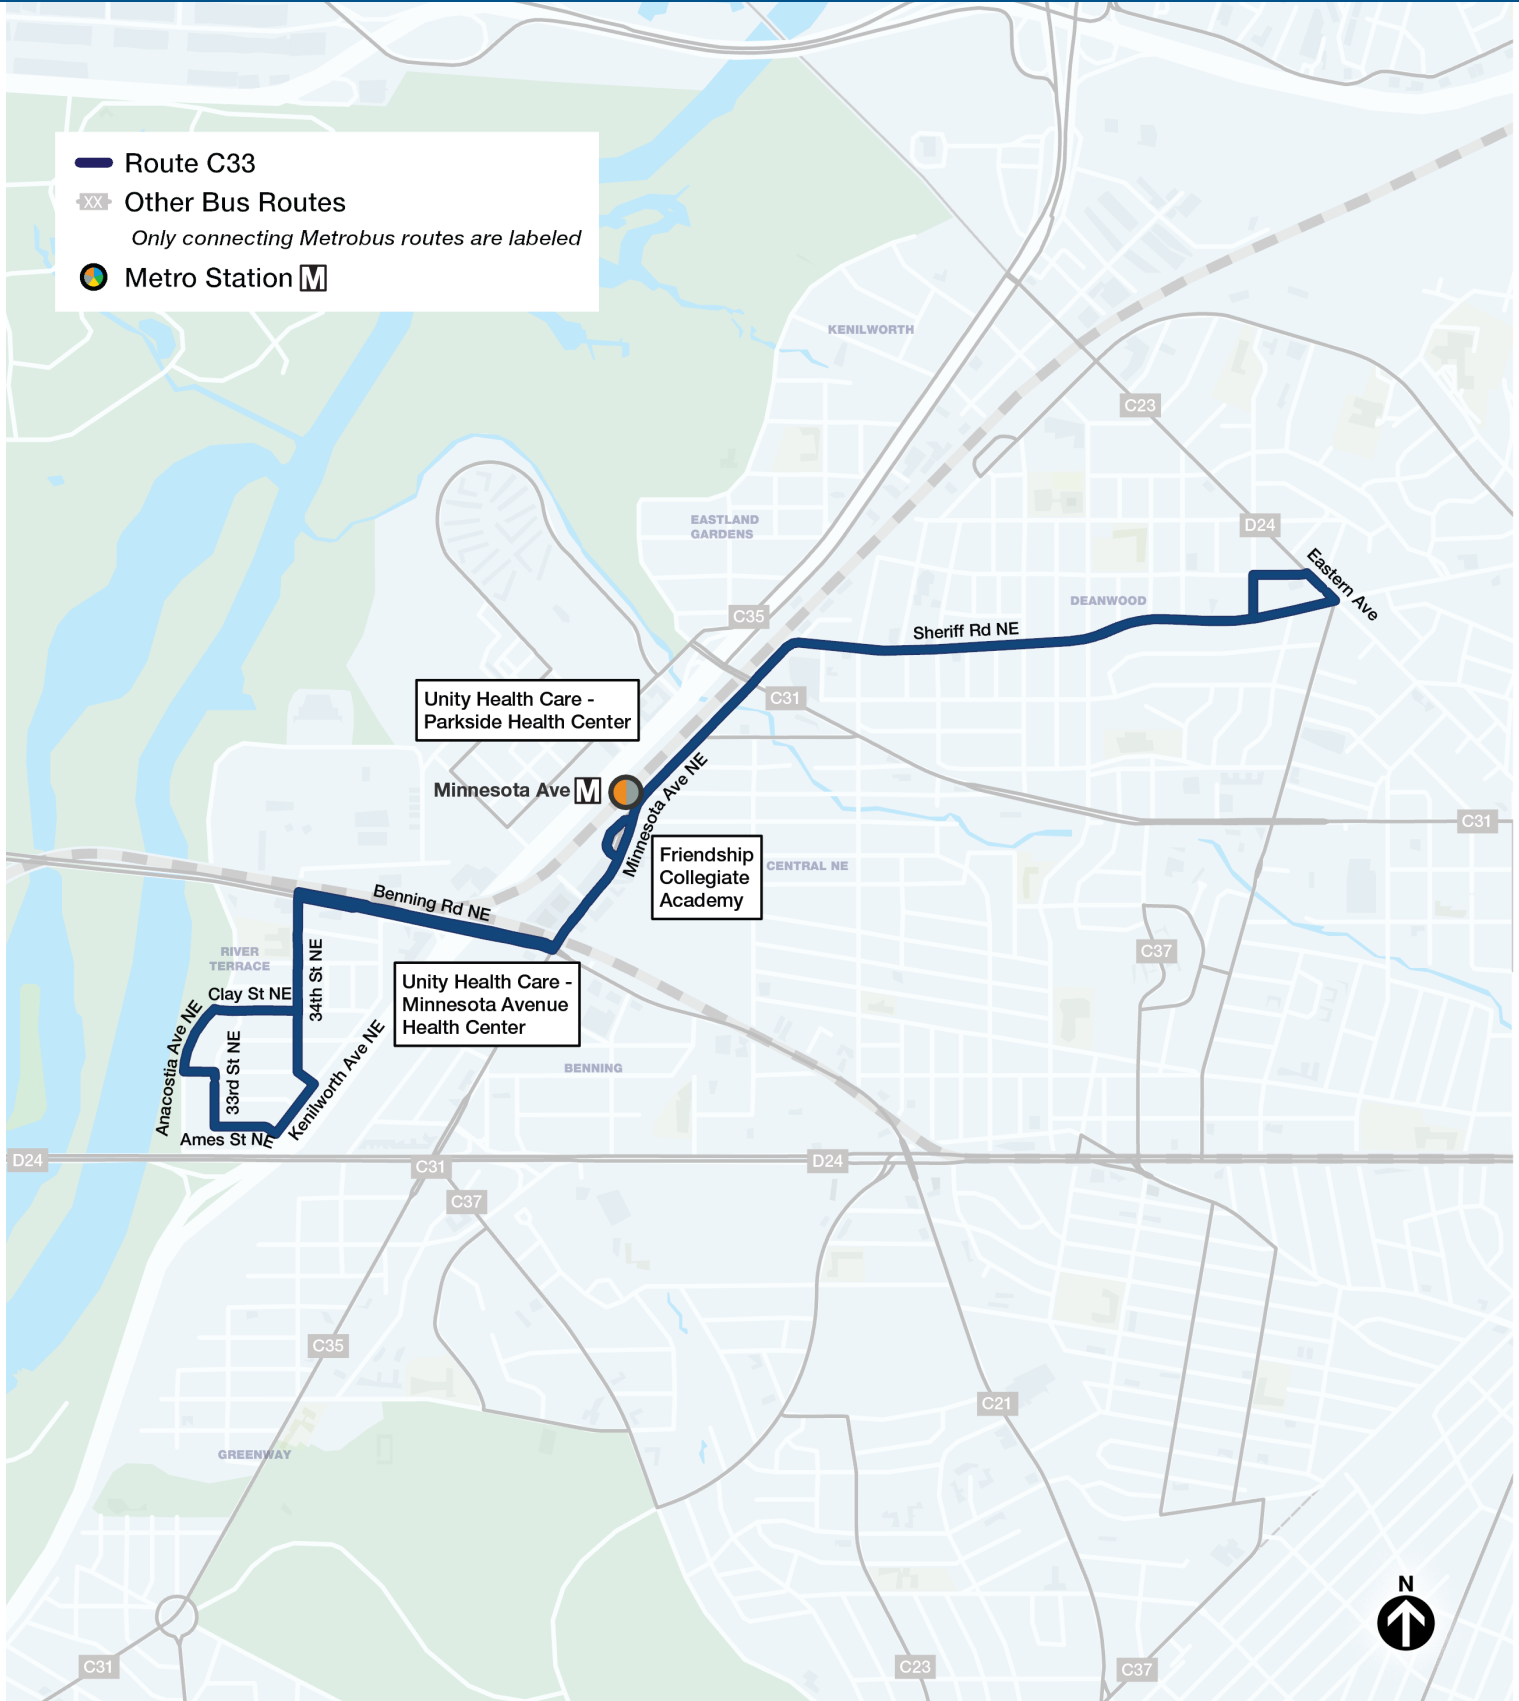

C33 Sheriff Rd

Sheriff Rd-River Terrace
via Sheriff Rd, Minnesota Av, and Benning Rd

Compare to these old routes:
U4