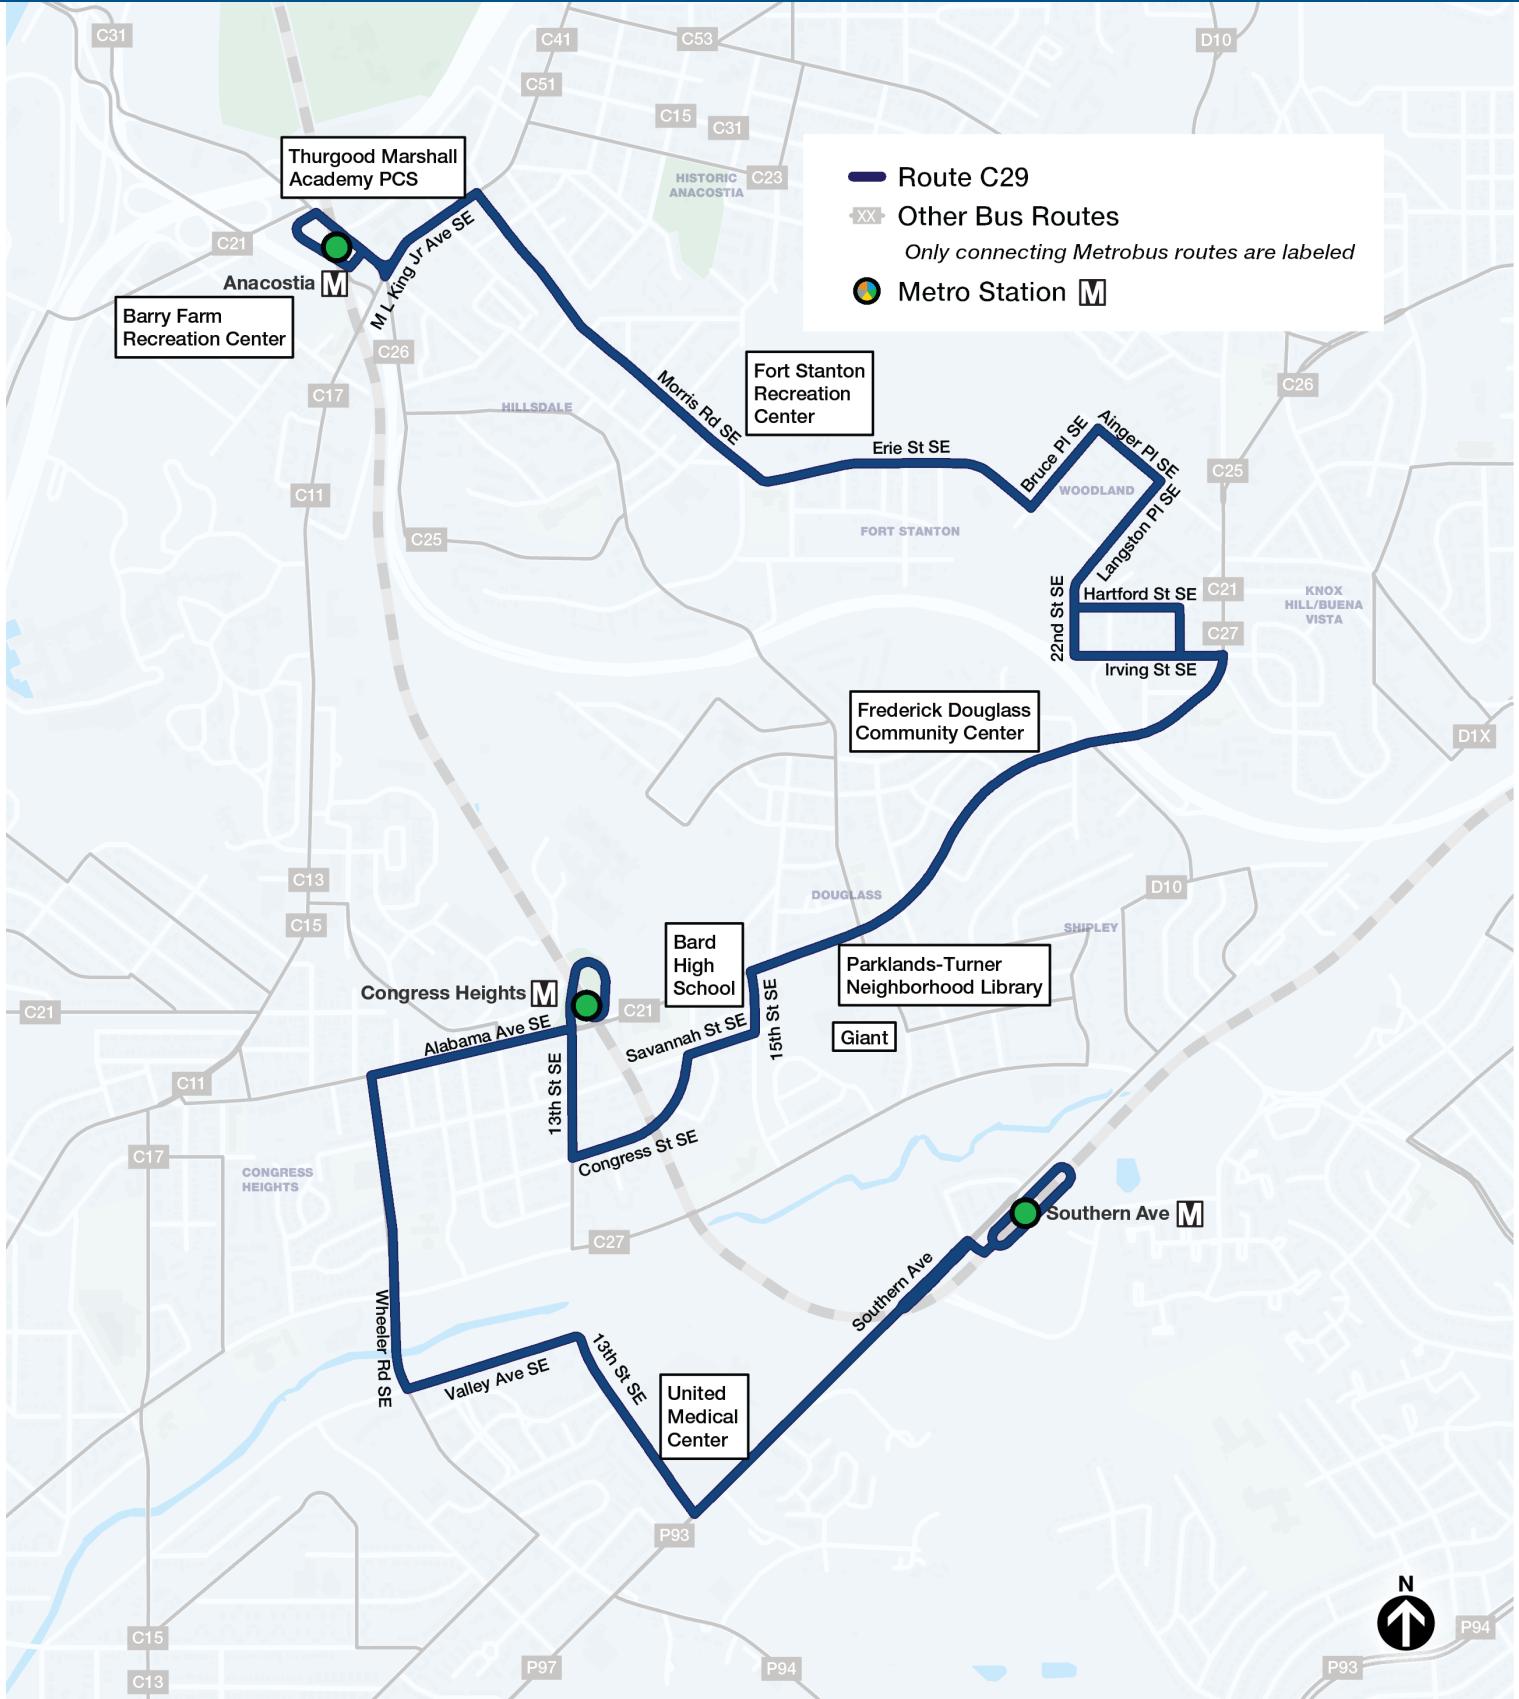

C29 Anacostia-Southern Ave

Anacostia-Southern Av
via Congress Hts, Frederick Douglass CC, and Fort Stanton

Compare to these old routes:
W2,W3