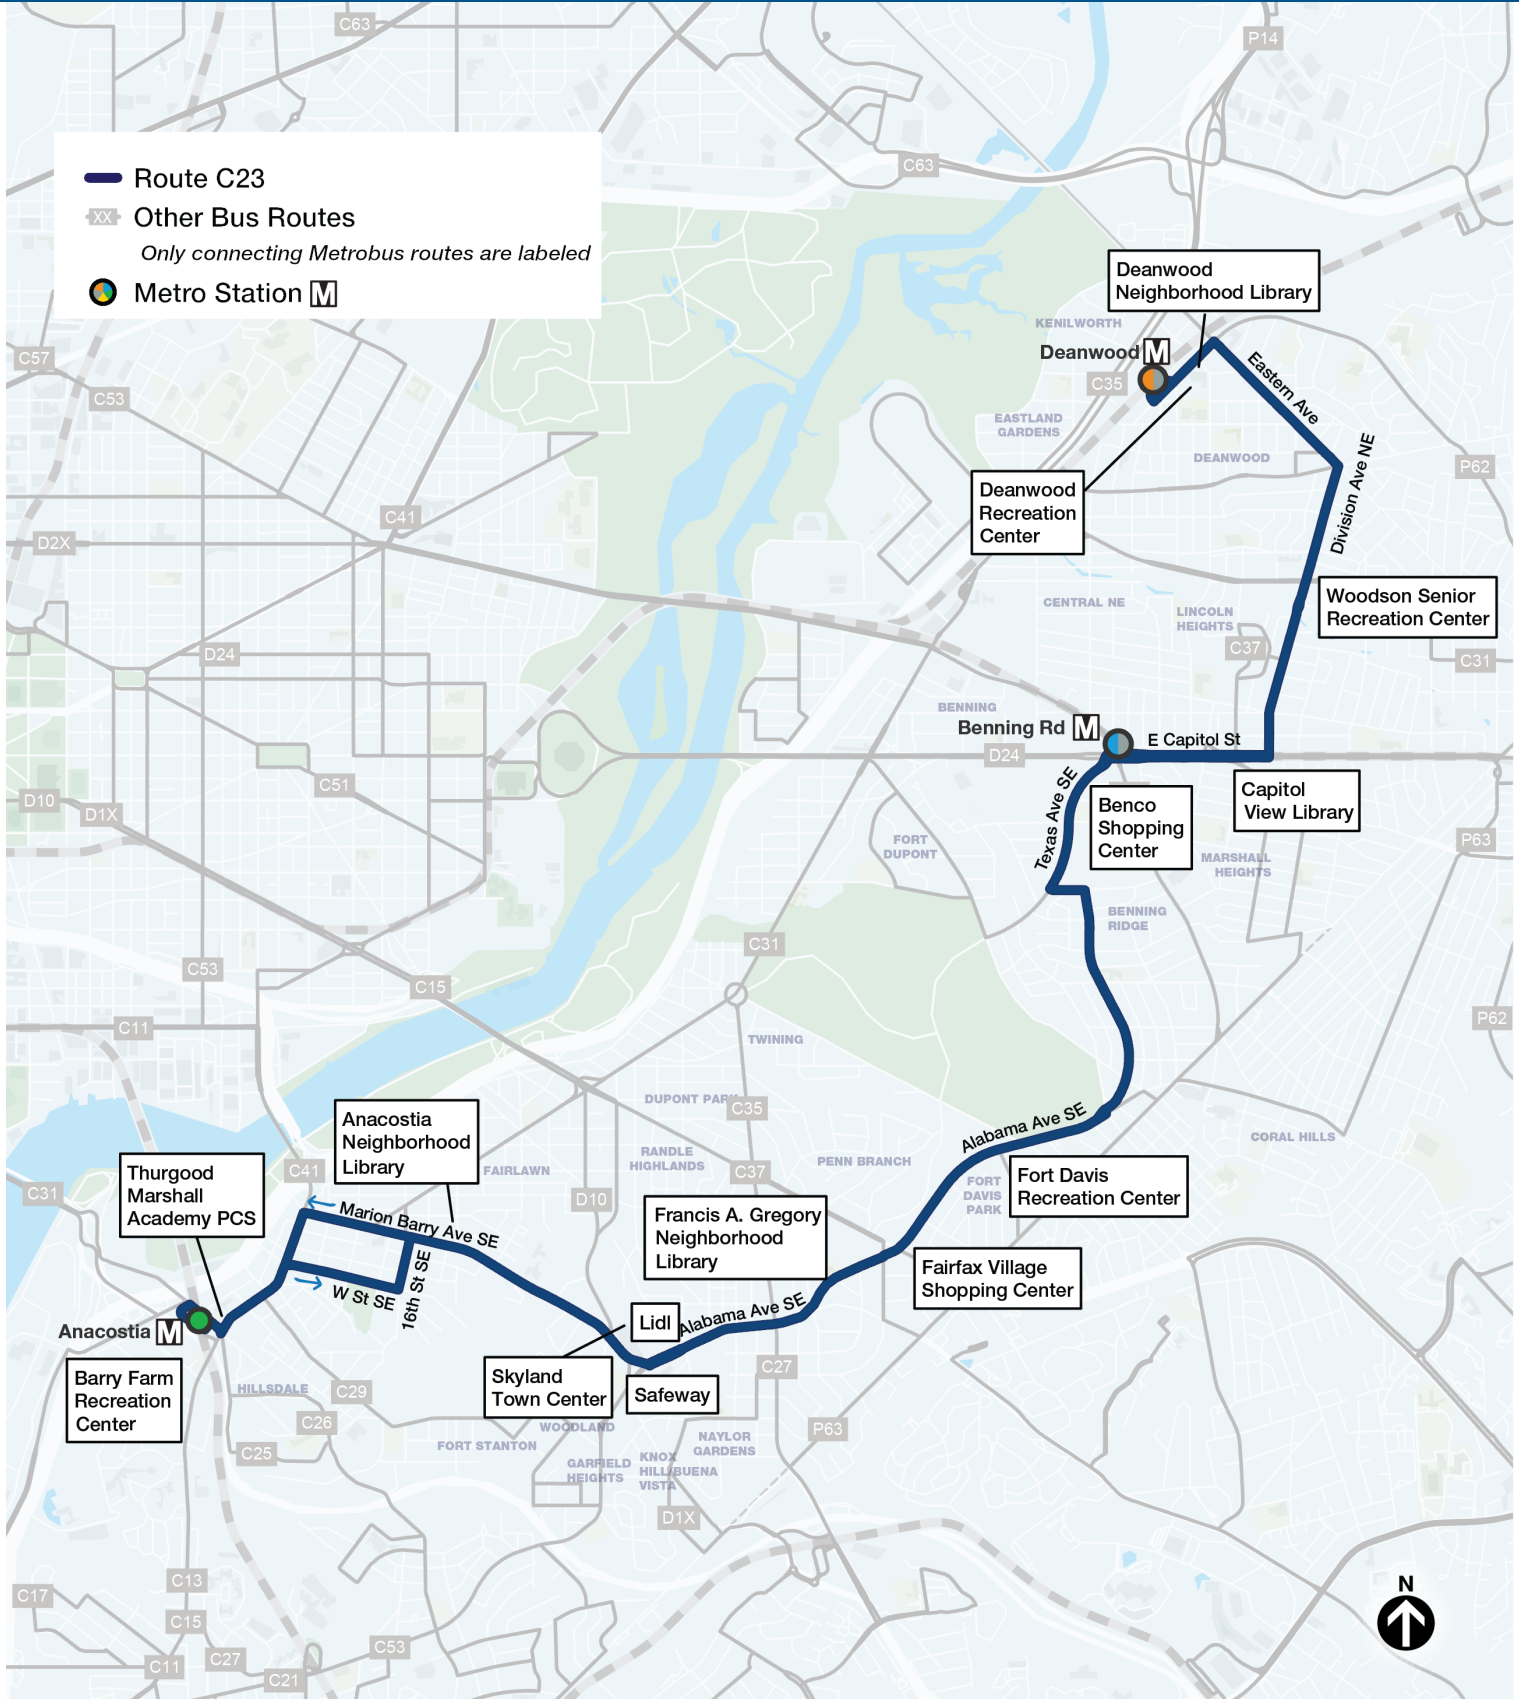

# C23 Alabama Av-Division Av

## Deanwood-Anacostia

via Benning Rd, Fort Davis, Skyland, and Marion Barry Av

Compare to these old routes:  
W4,W6,W8,V7