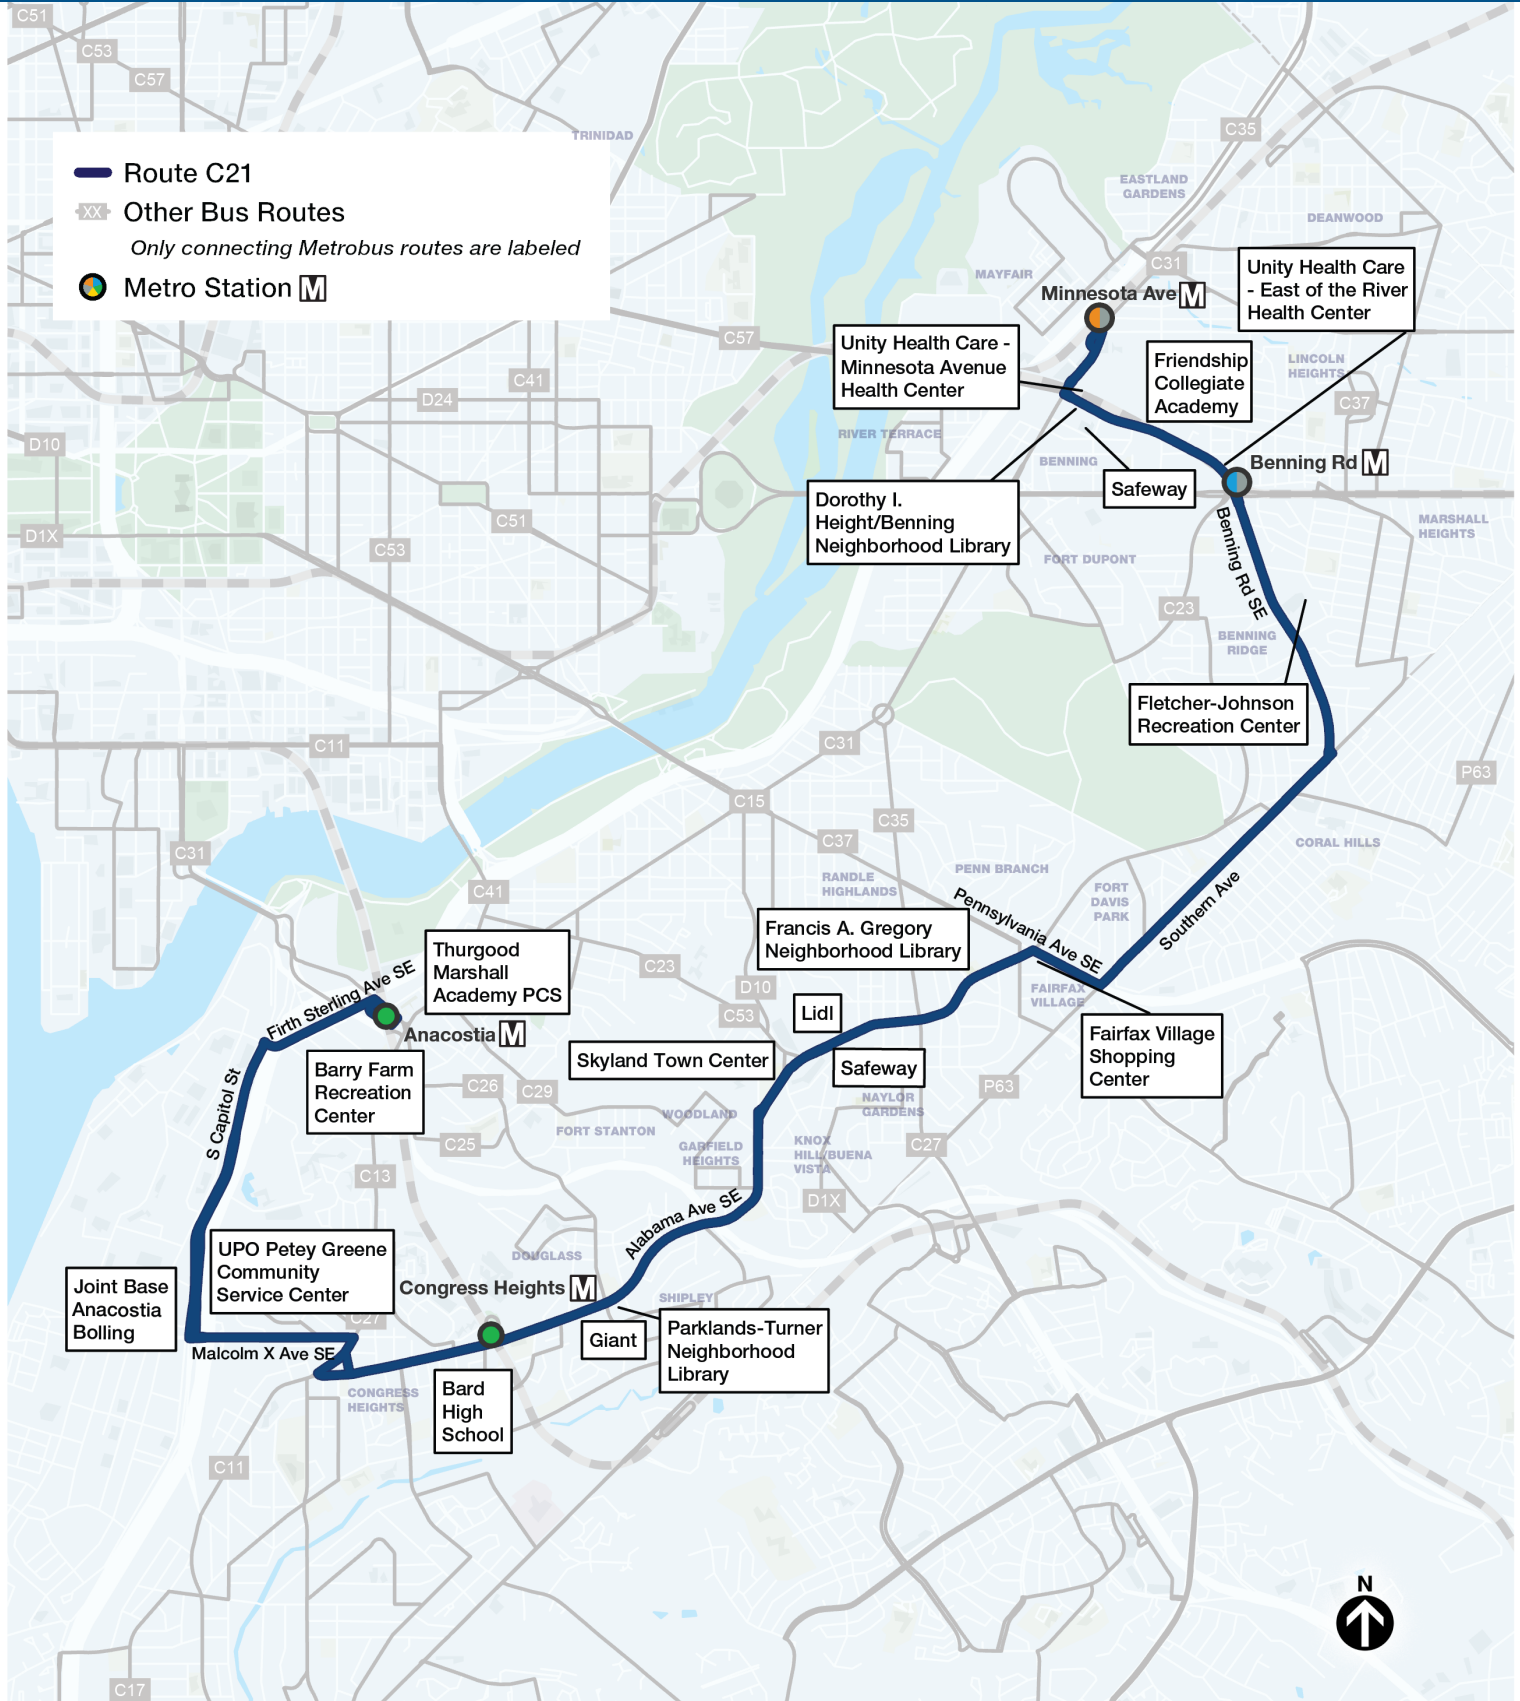

C21 Alabama Av-Benning Rd

Minnesota Av-Anacostia

via Benning Rd, Fort Drum, Garfield, Congress Hts, and S Capitol St

Compare to these old routes:
W4, V7