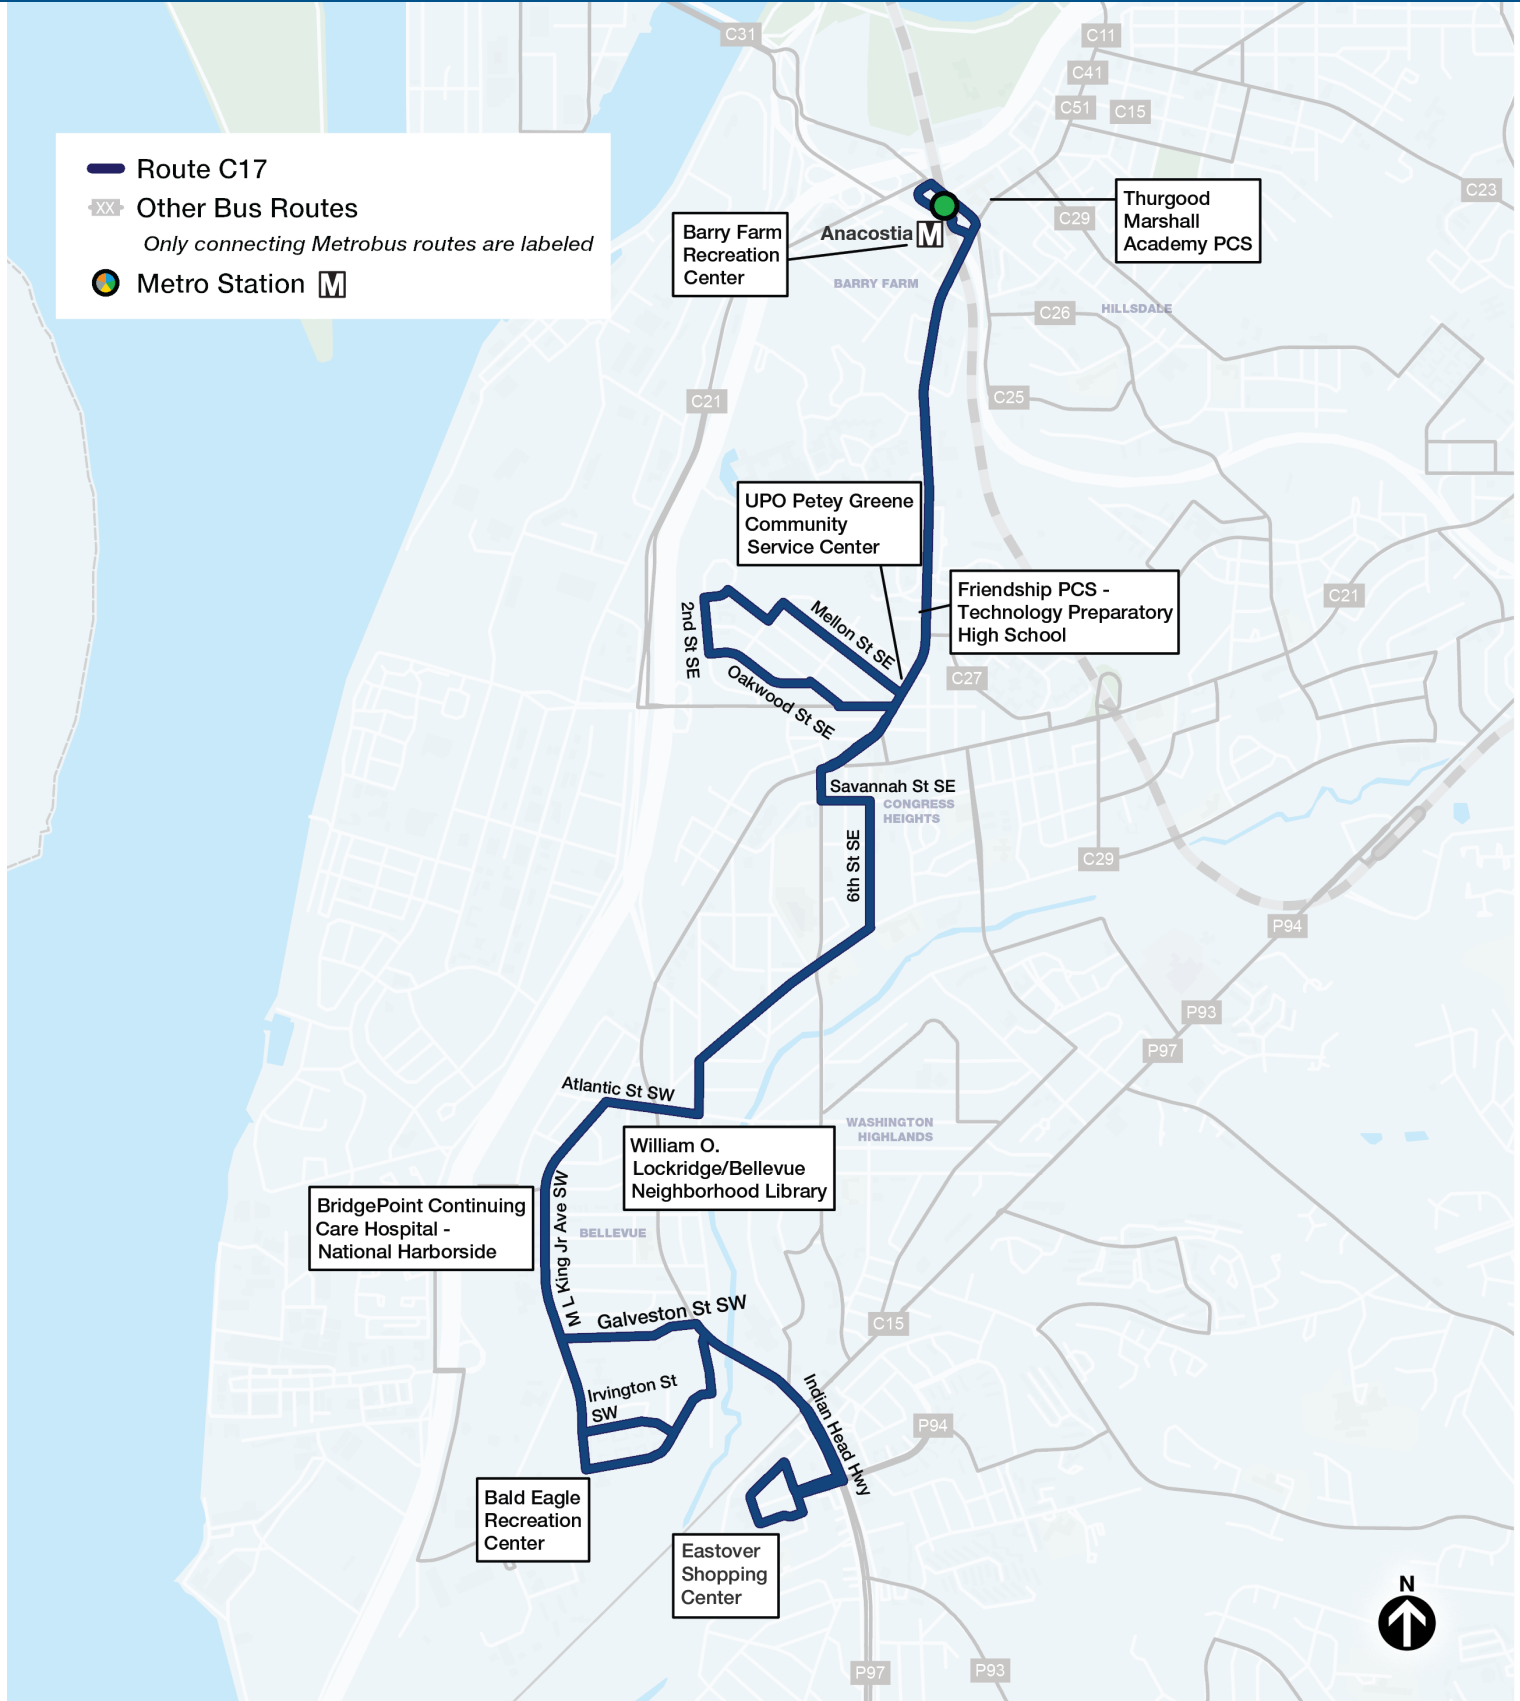

C17 MLK Av-Bellevue

Eastover-Anacostia
via Bellevue, 6th St, and Martin Luther King Jr. Av

Compare to these old routes:
A4,A2,W2,W3