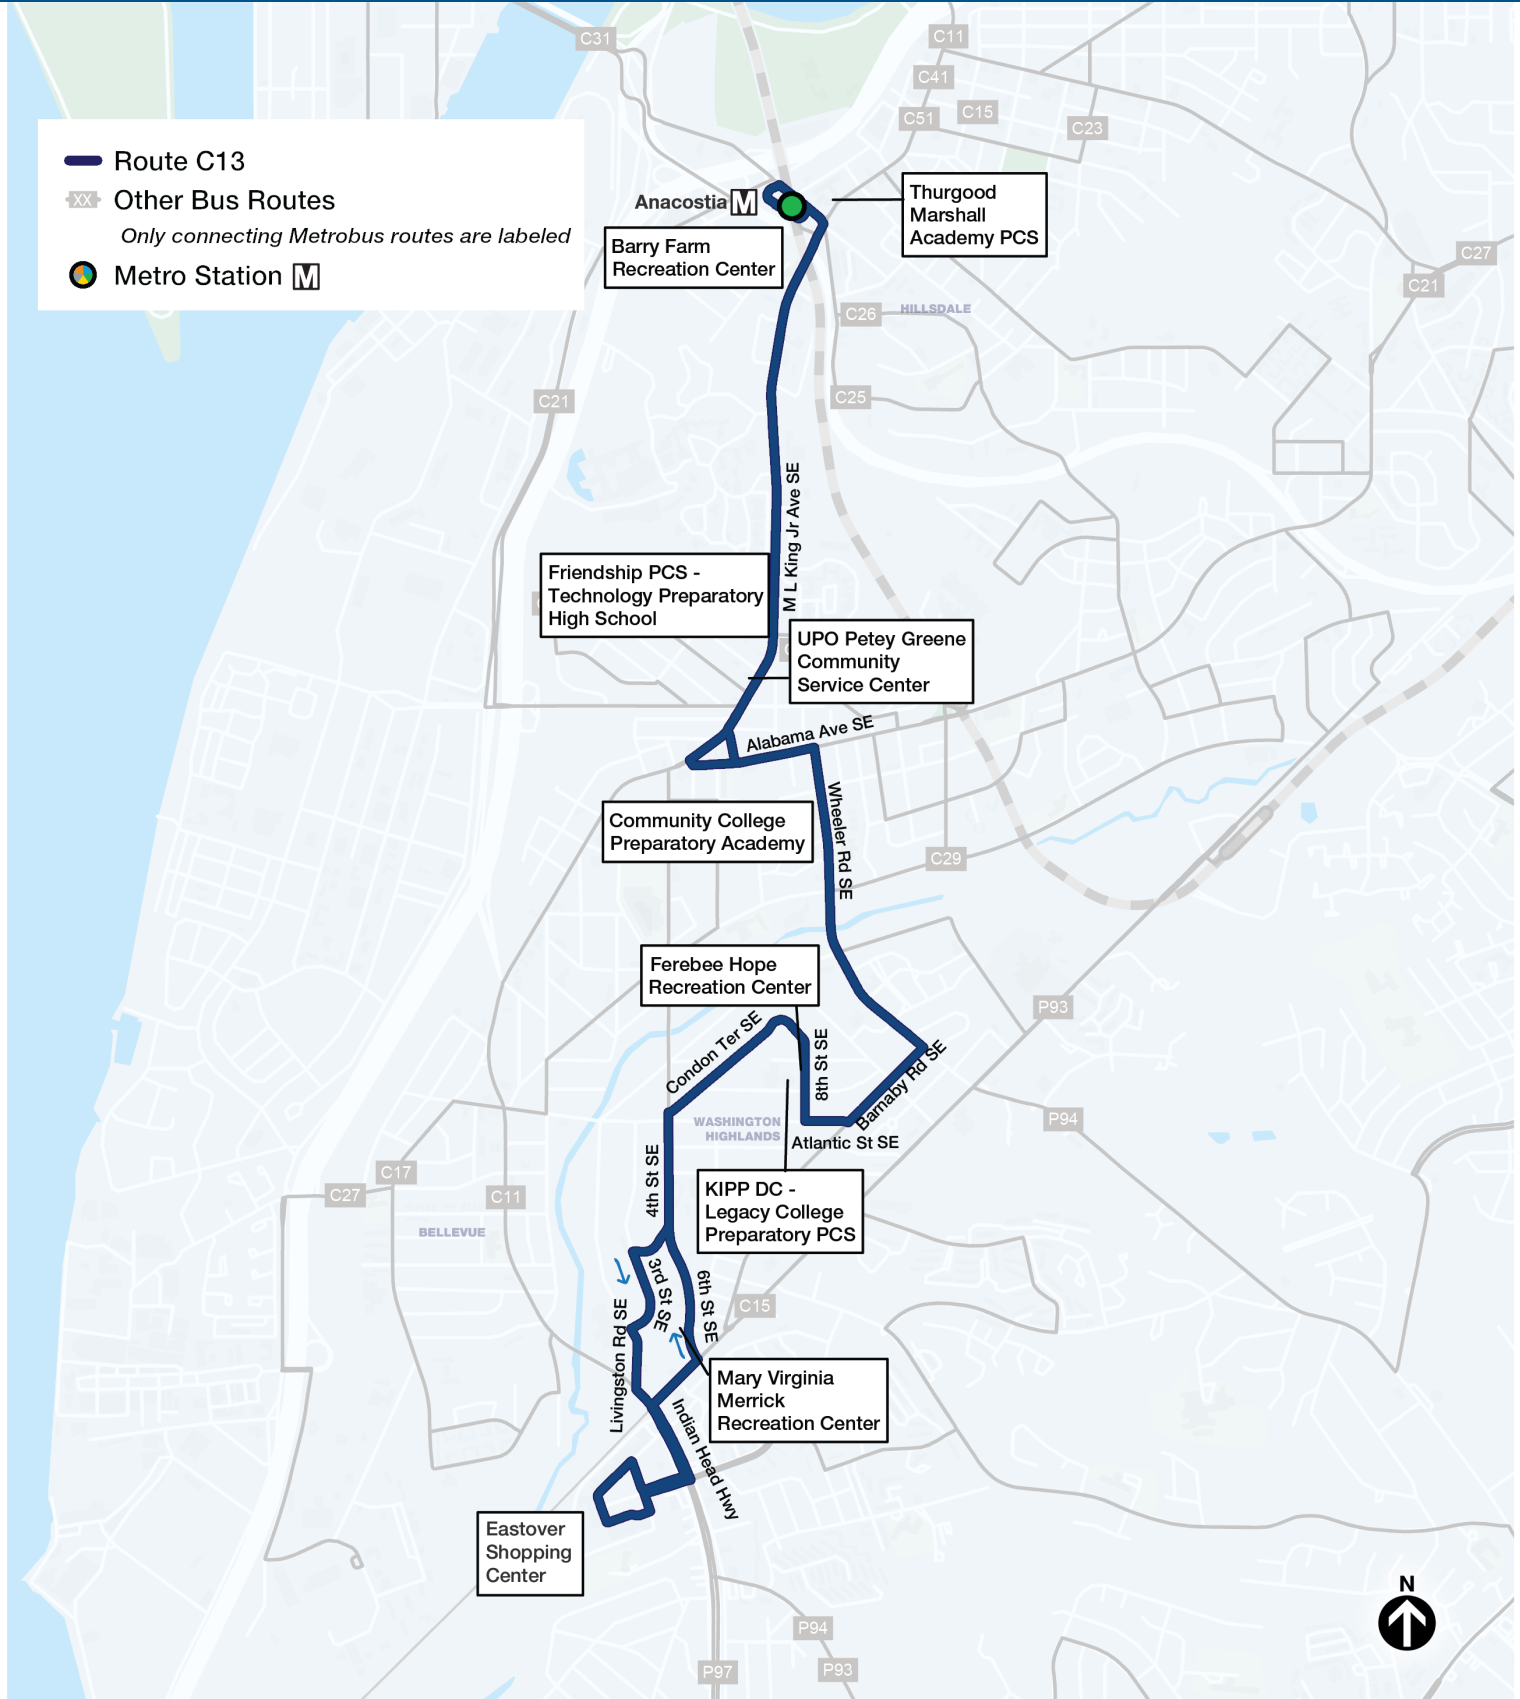

C13 MLK Av-Washington Highlands

Eastover-Anacostia
via Washington Highlands and Martin Luther King Jr. Av

Compare to these old routes:
A6,A7,A2