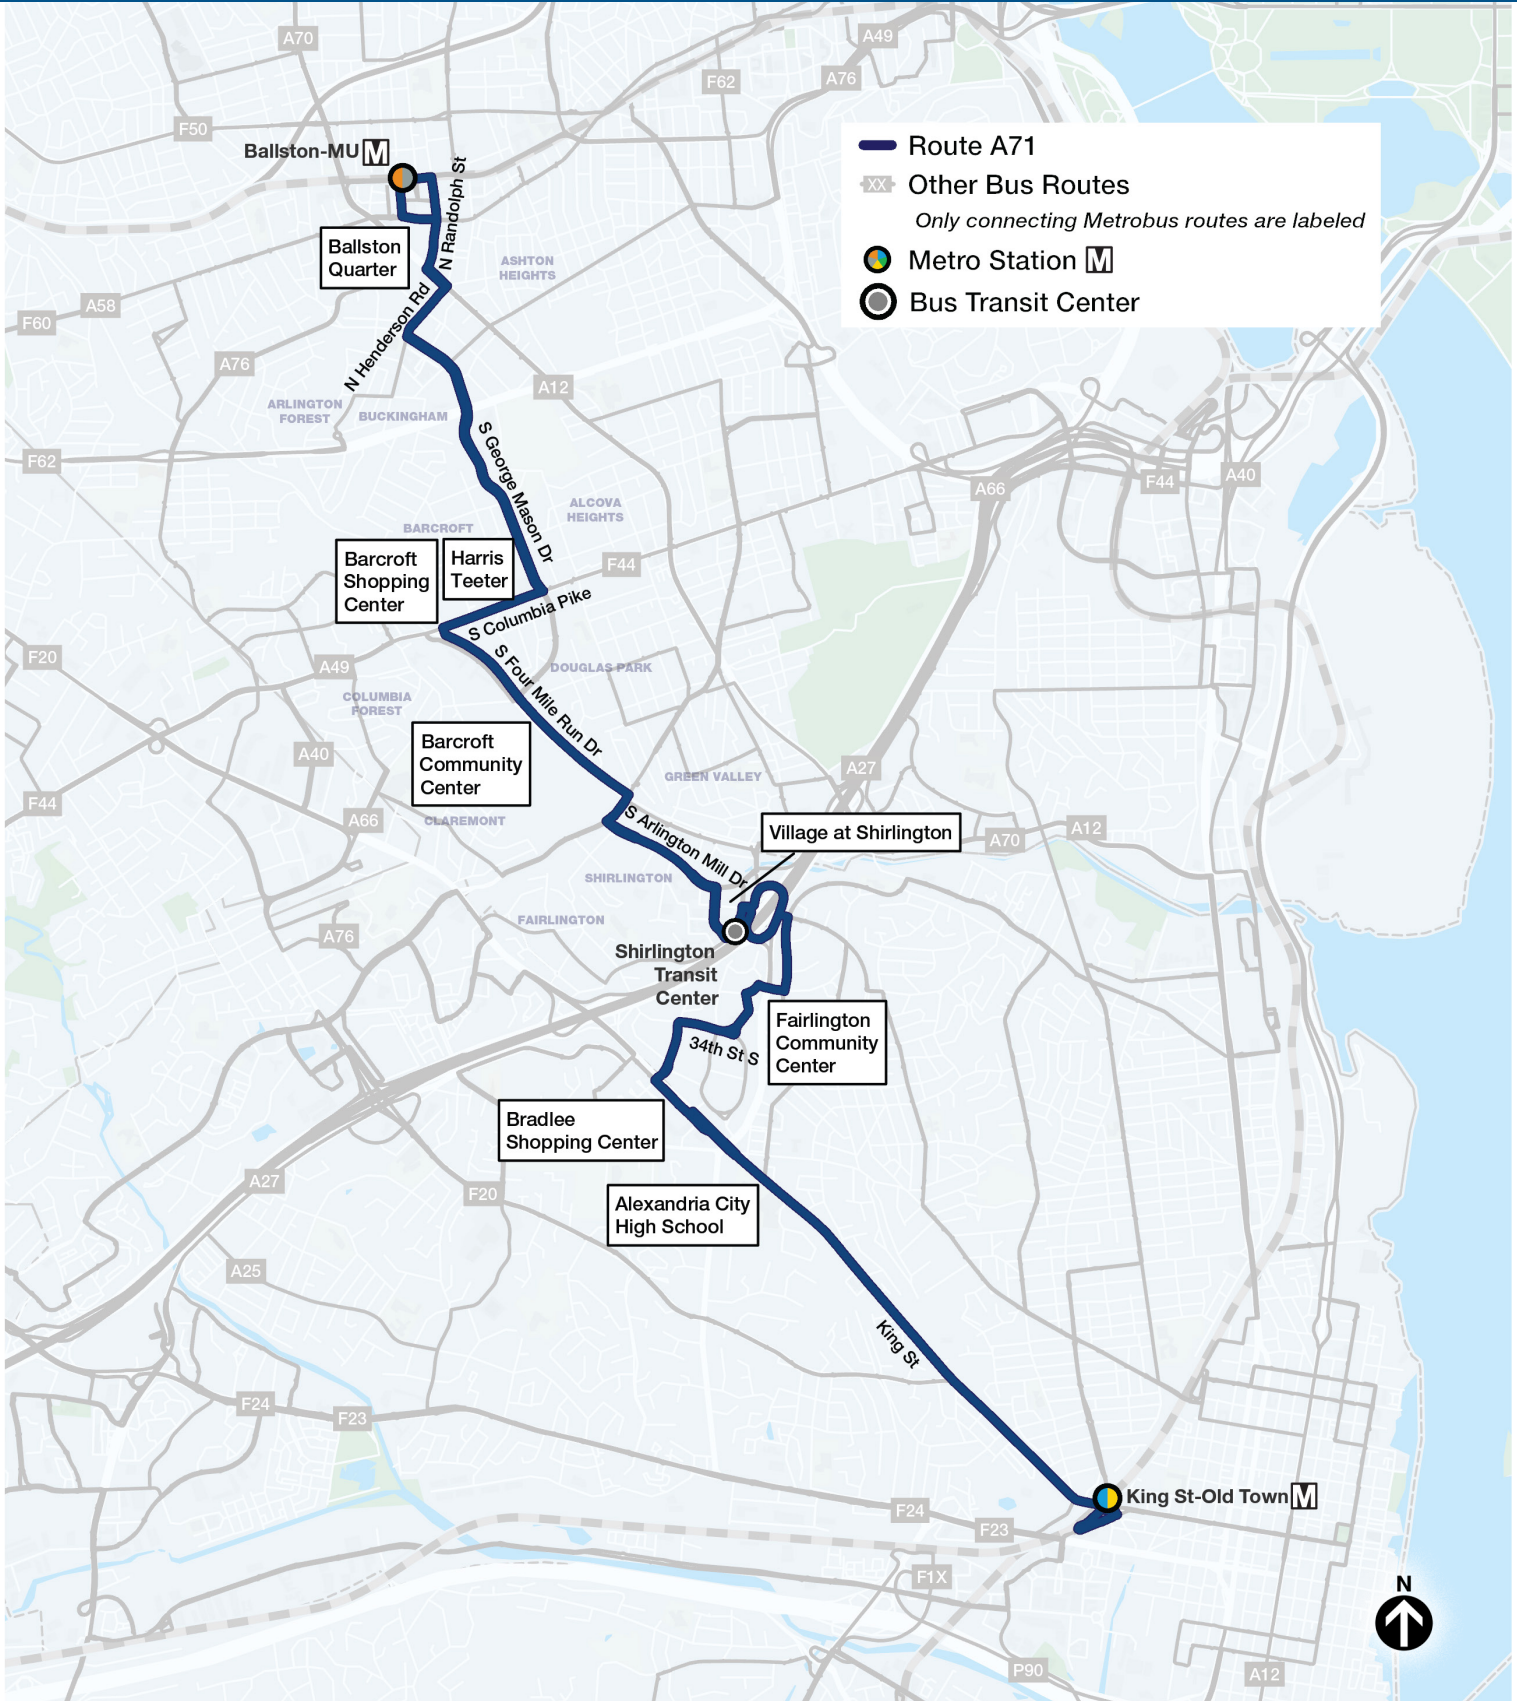

# A71 Ballston - King St

## Ballston-King St-Old Town

via S George Mason Dr, Barcroft, Shirlington, S Fairlington, Bradlee, and King St

Compare to these old routes:  
None