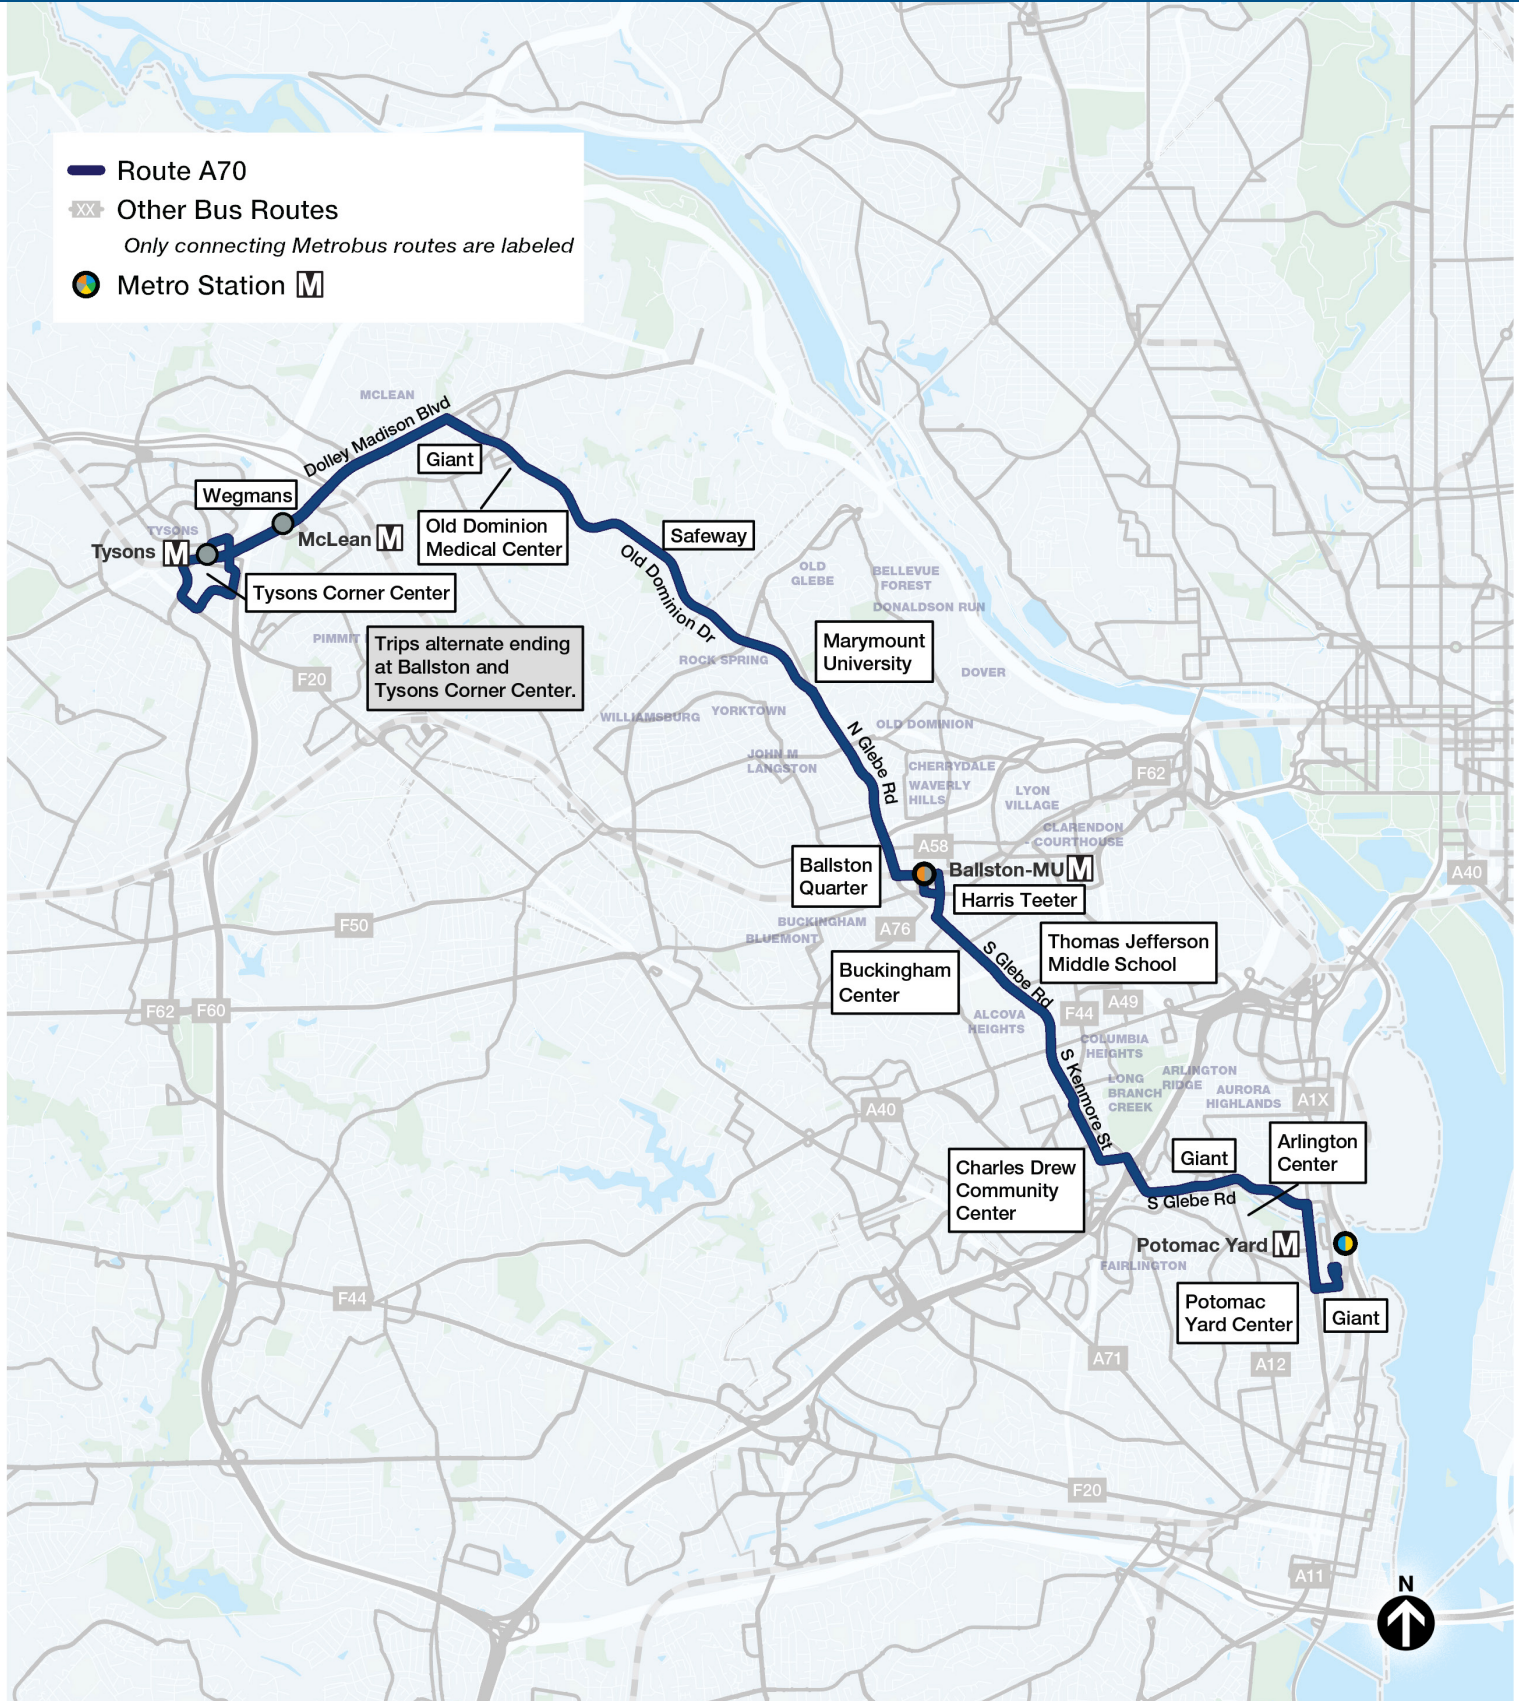

A70 Glebe Rd

Tysons-Potomac Yard

via McLean, Marymont, Ballston, Buckingham, Arna Valley, and Richmond Hwy

Compare to these old routes:
23A, 23B, 23T