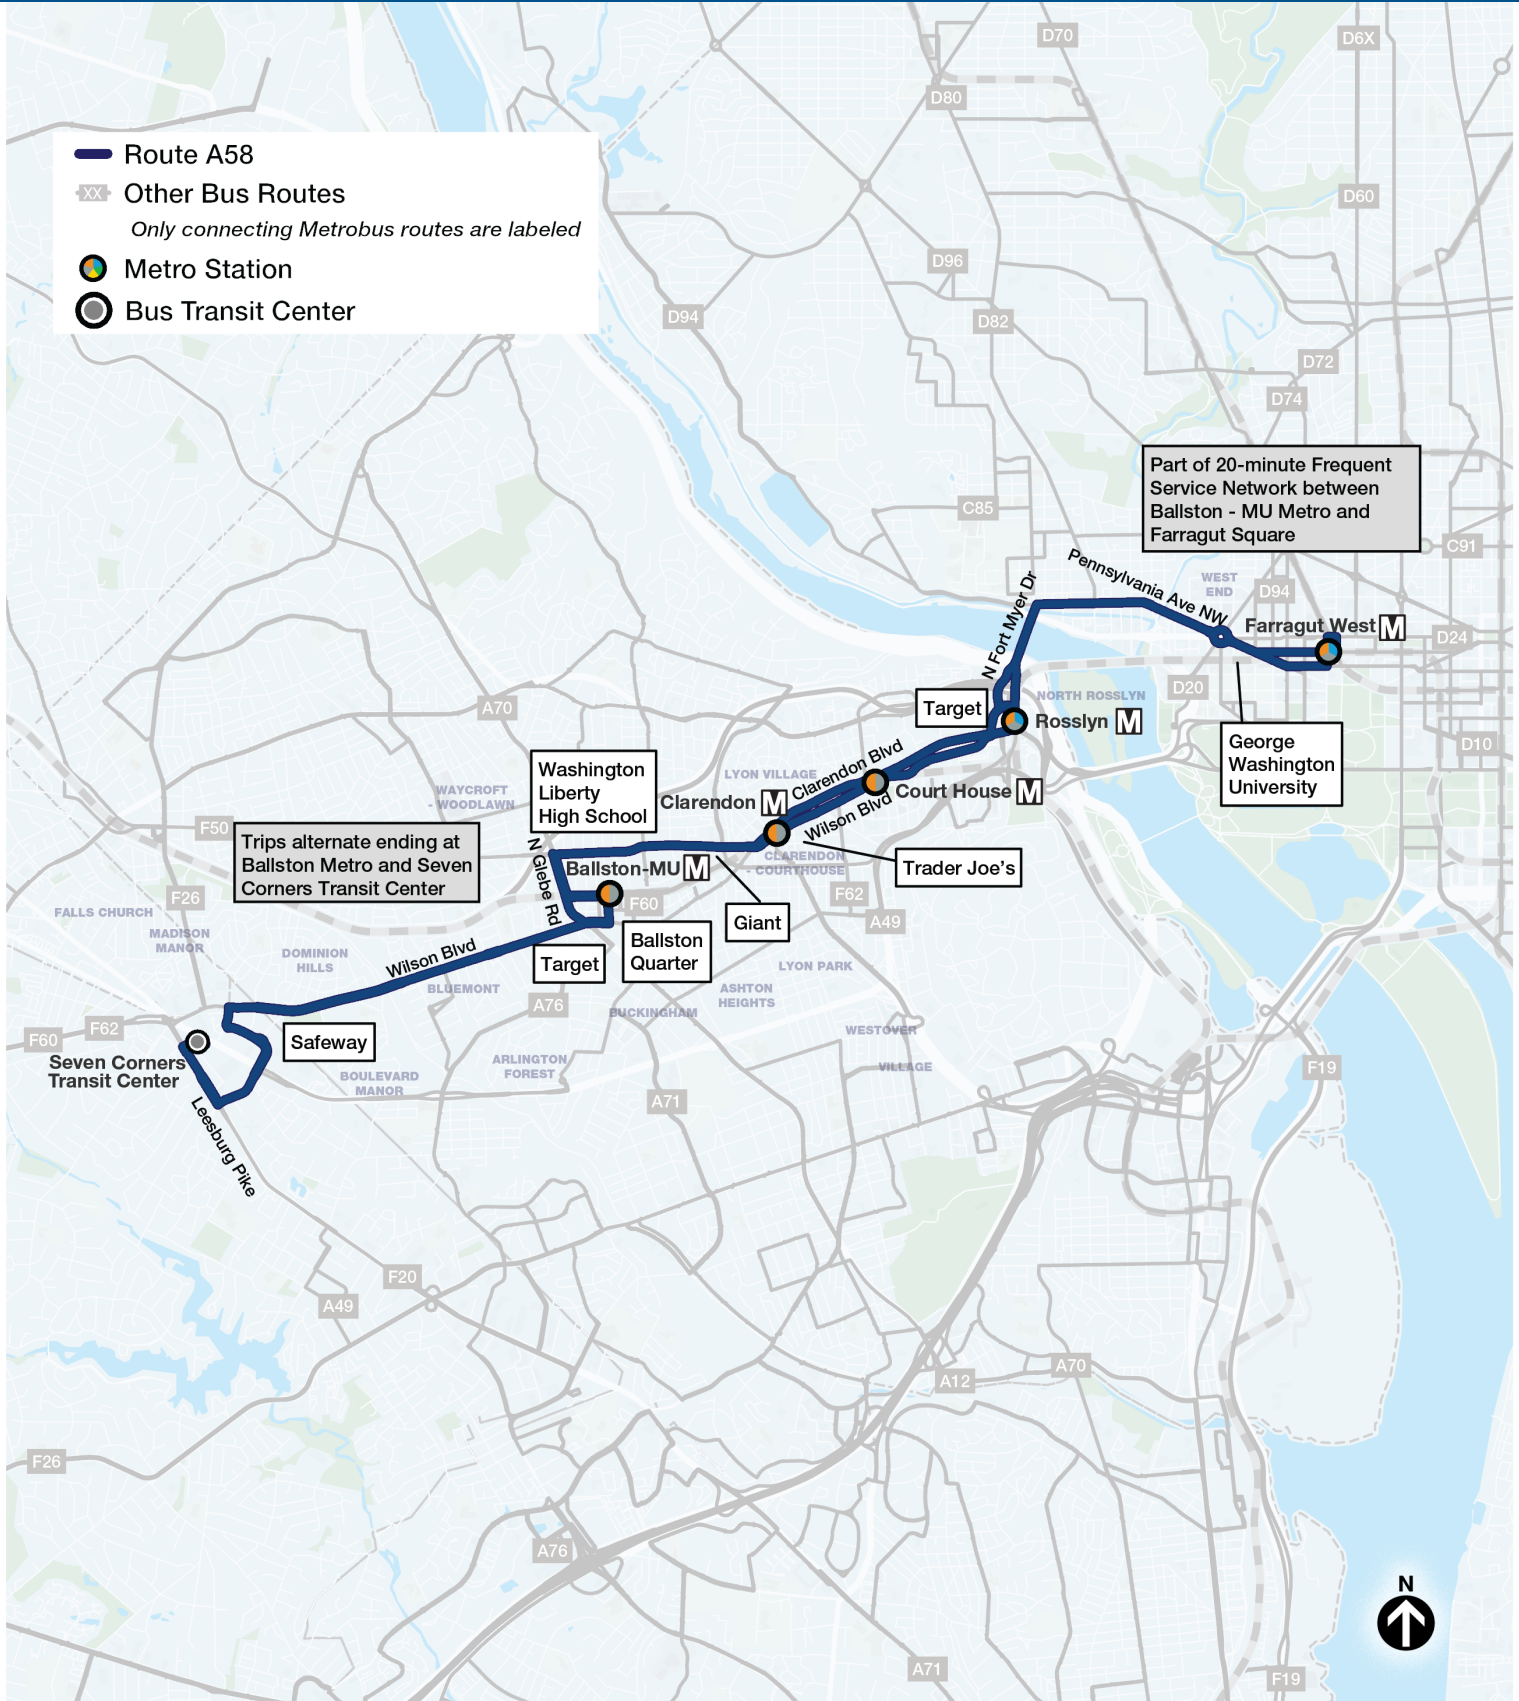

A58 Wilson Bl - Farragut Sq

Seven Corners/Ballston-Farragut Square

via Clarendon/Wilson Blvds, Clarendon, Court House, Rosslyn, and Georgetown

Compare to these old routes:
38B,1A,1B