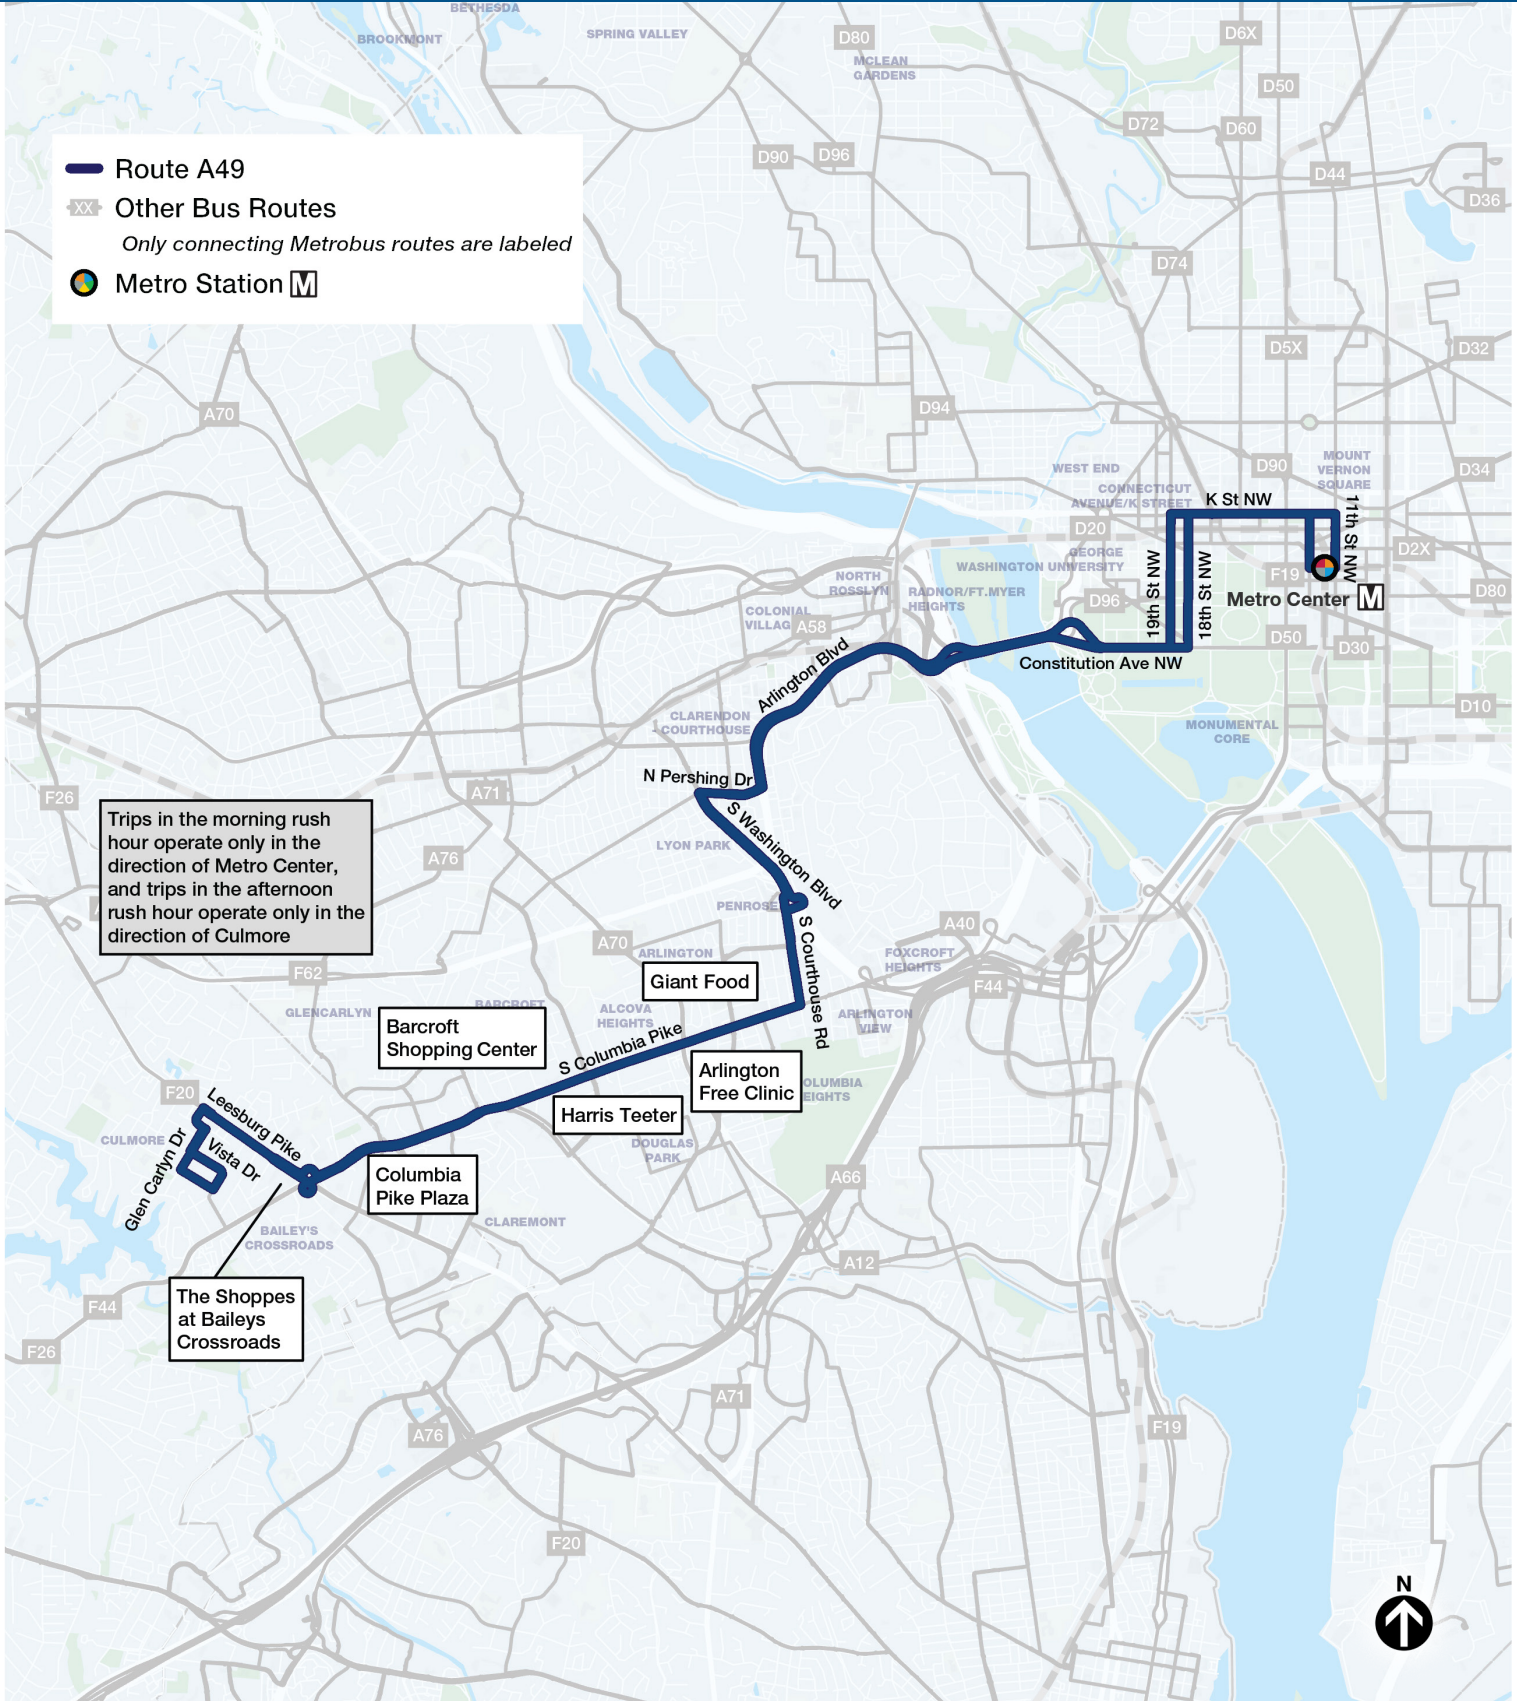

A49 Columbia Pike - Metro Center

Culmore-Metro Center

via Leesburg Pike, Columbia Pike, Penrose, S Courthouse Rd, 18th/19th Sts, and K St

Compare to these old routes:
16C, 16Y