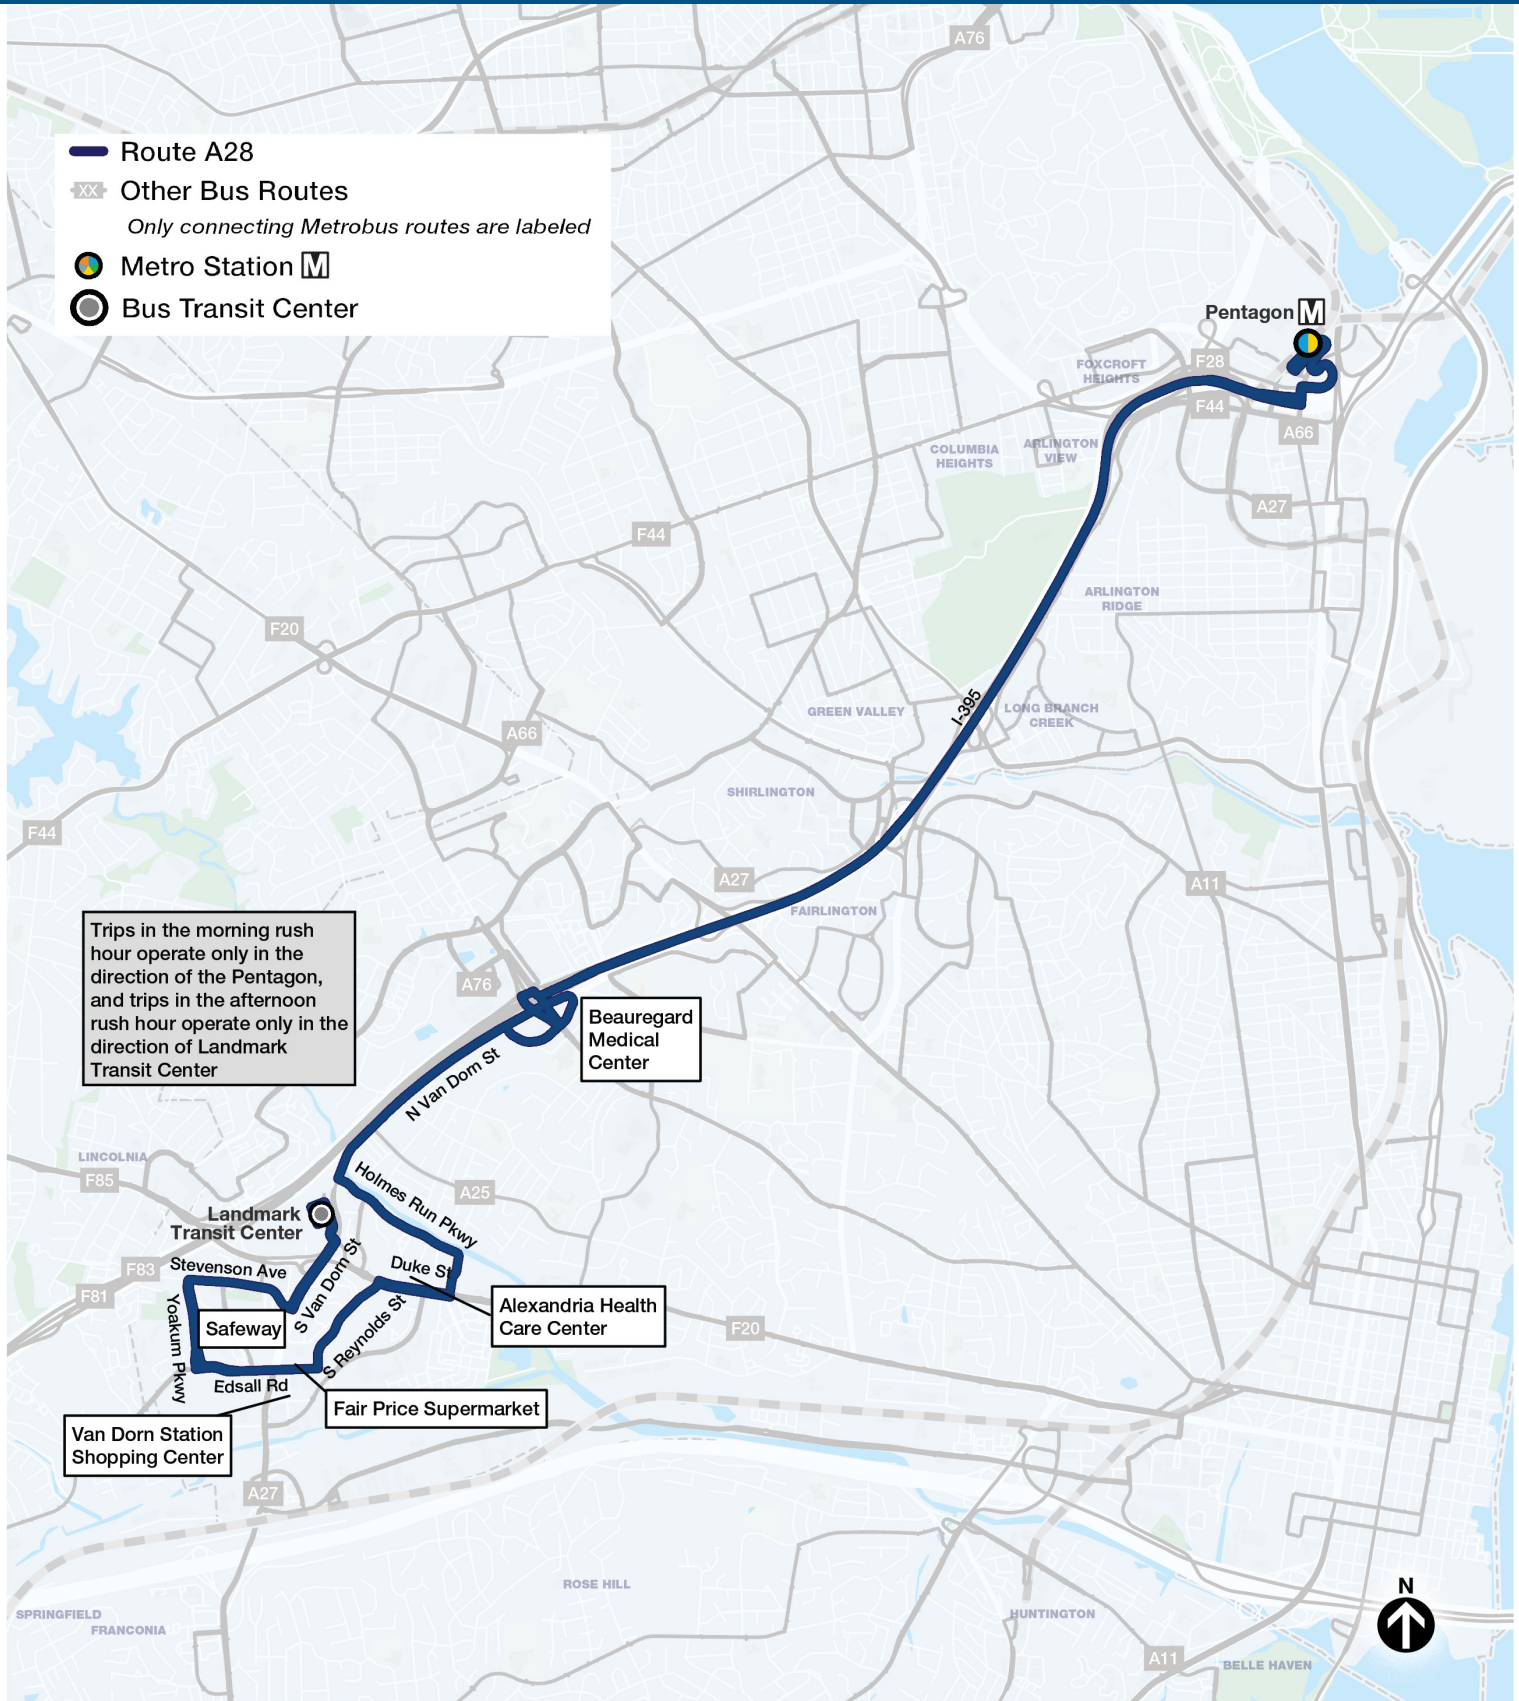

A28 Pentagon-Holmes Run-Landmark

Pentagon-West Alexandria Transit Center

via Yoakum Pkwy, S Reynolds St, Holmes Run Pkwy, N Van Dorn St, and Kenmore Av

Compare to these old routes:
21C