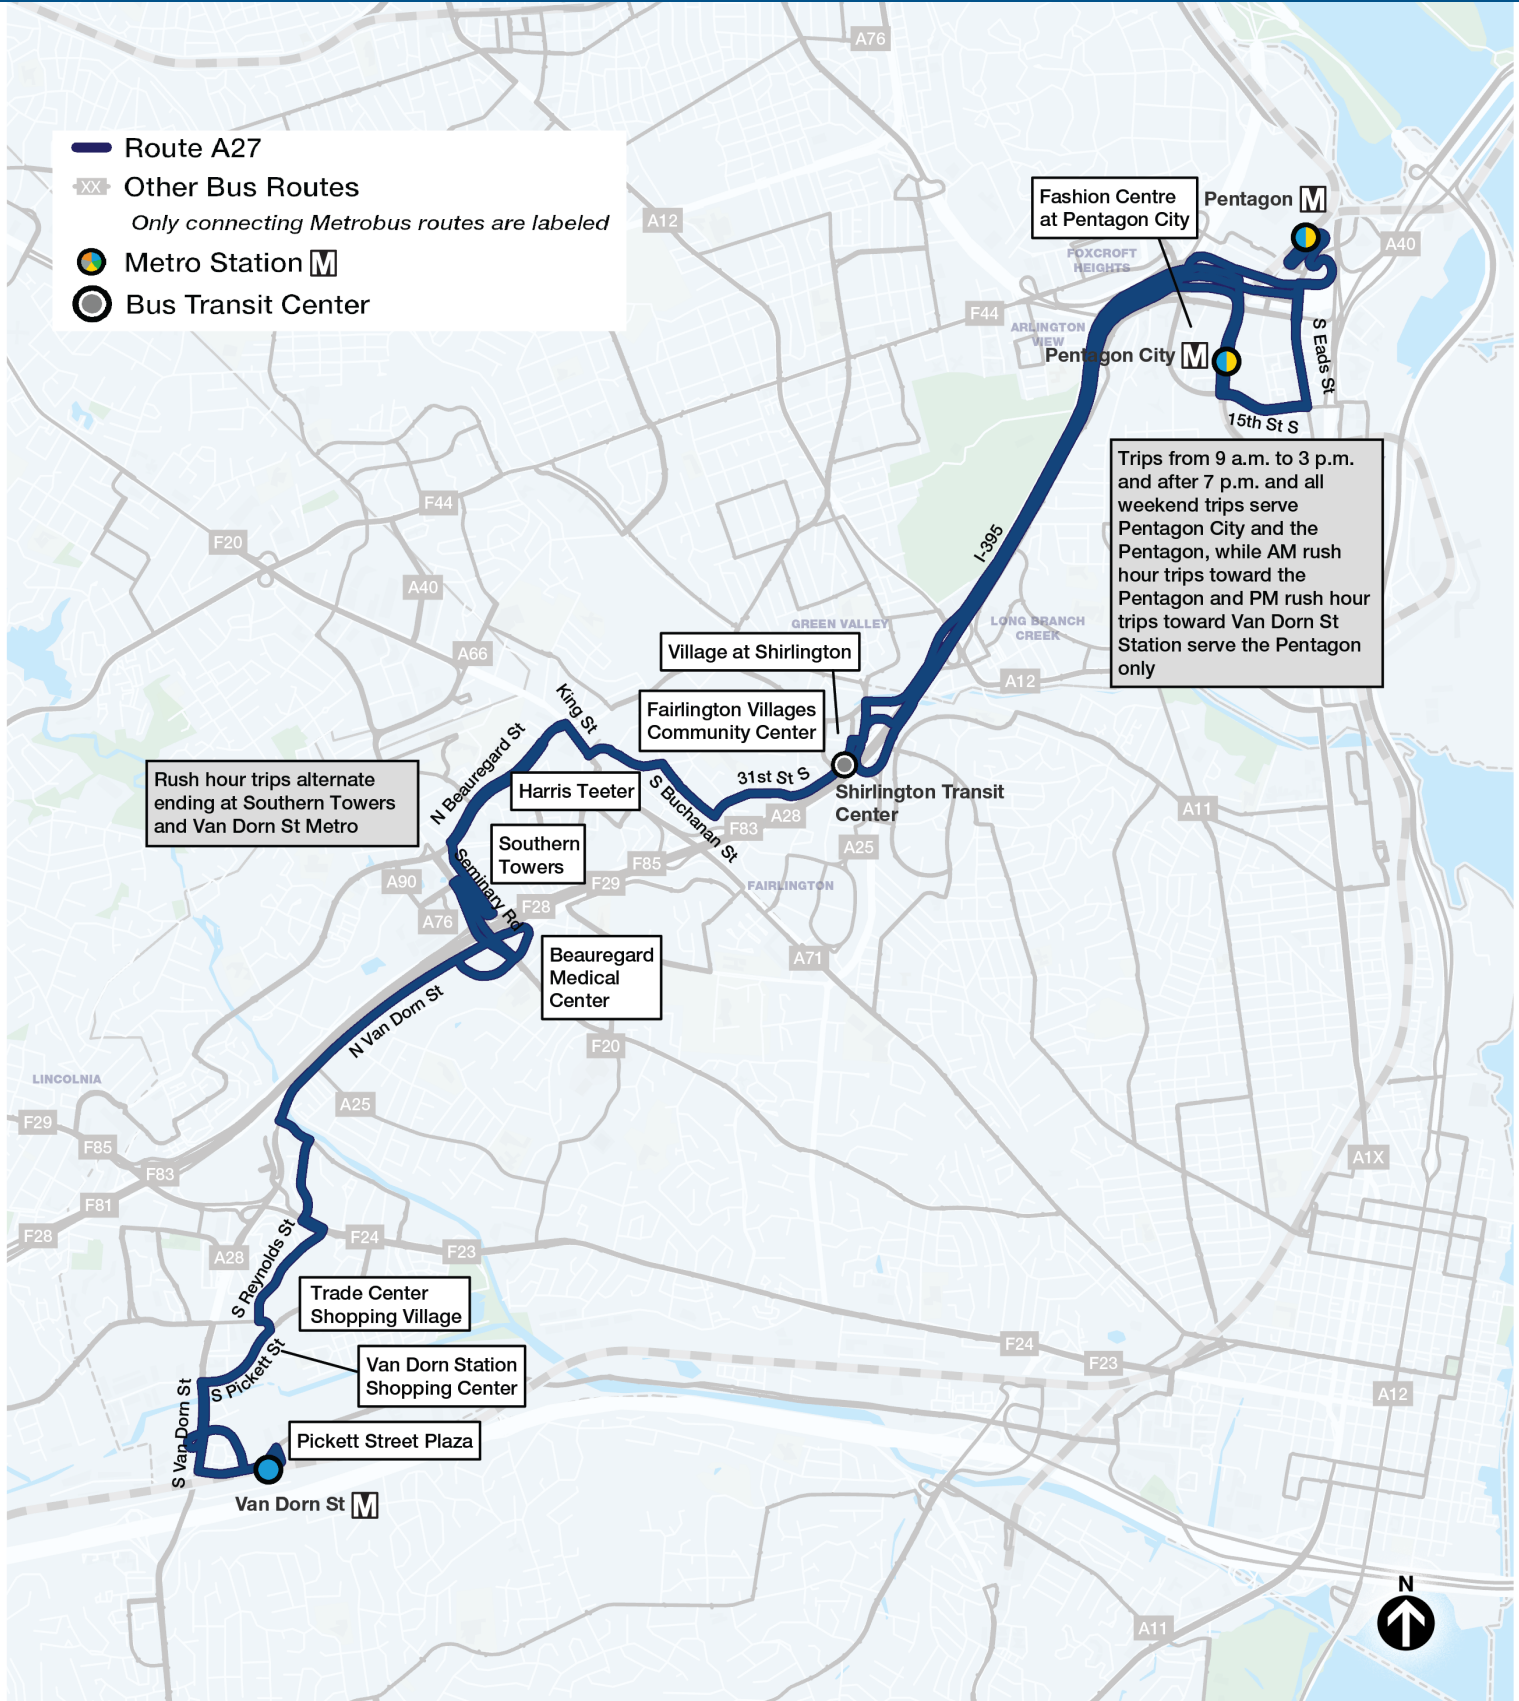

# A27 Pentagon-Shirlington-Van Dorn St

## Pentagon-Van Dorn St

via Van Dorn St, Southern Towers, N Beaugard St, N Fairlington, and Shirlington

Compare to these old routes:

7A