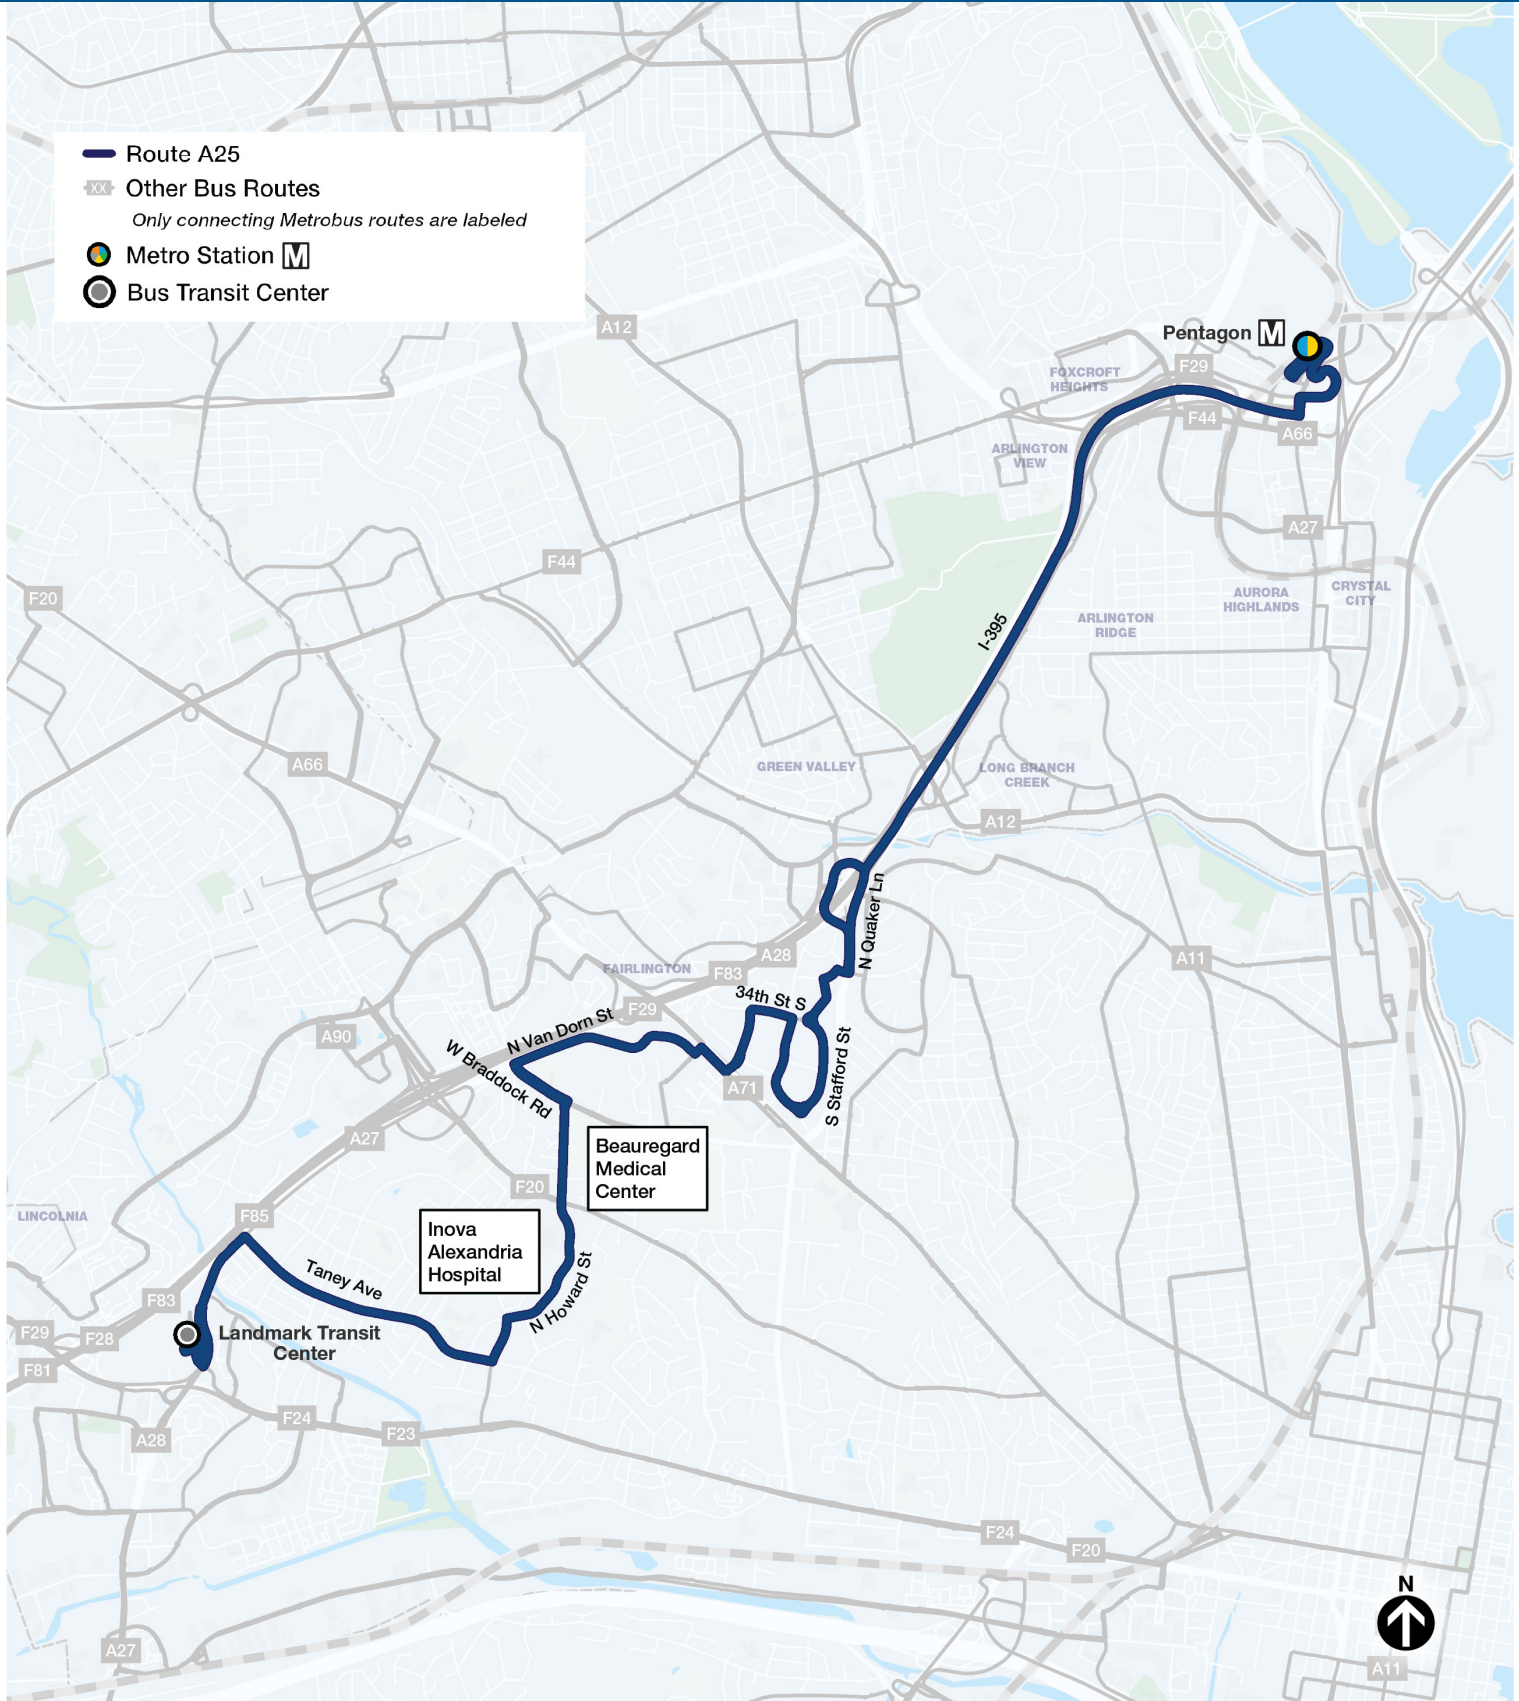

# A25 Pentagon-S Fairlington-Landmark

## Pentagon-West Alexandria Transit Center

via Taney Ave, Foxchase, Inova Alexandria, Fort Ward, and South Fairlington

Compare to these old routes:  
8W,22F