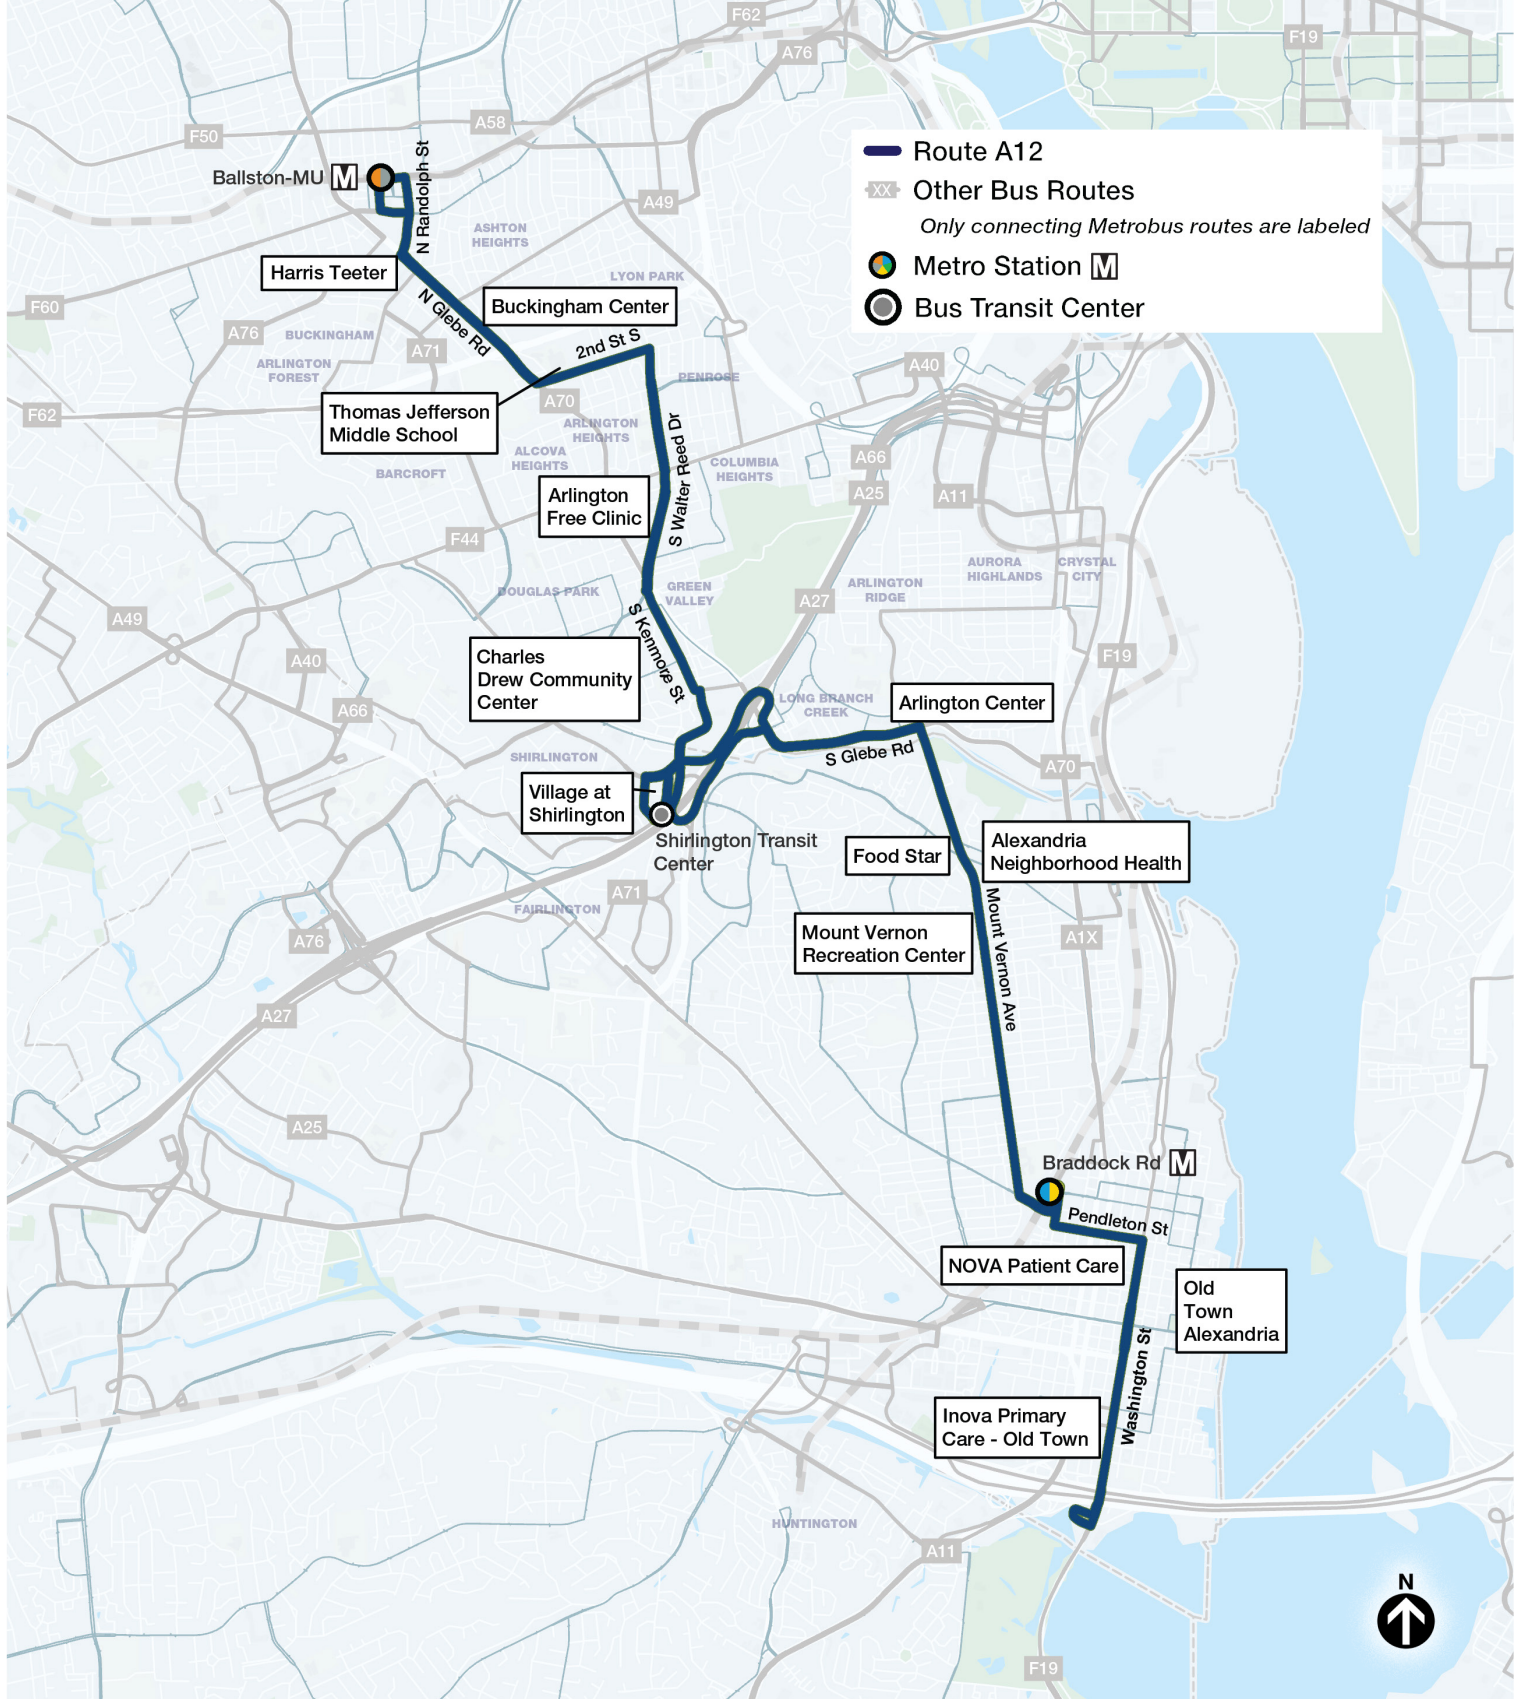

A12 Ballston-Hunting Point

Ballston-Hunting Point

via Washington St, Braddock Rd, Mount Vernon Av, Arlandria, Shirlington, and N Glebe Rd

Compare to these old routes:

10B