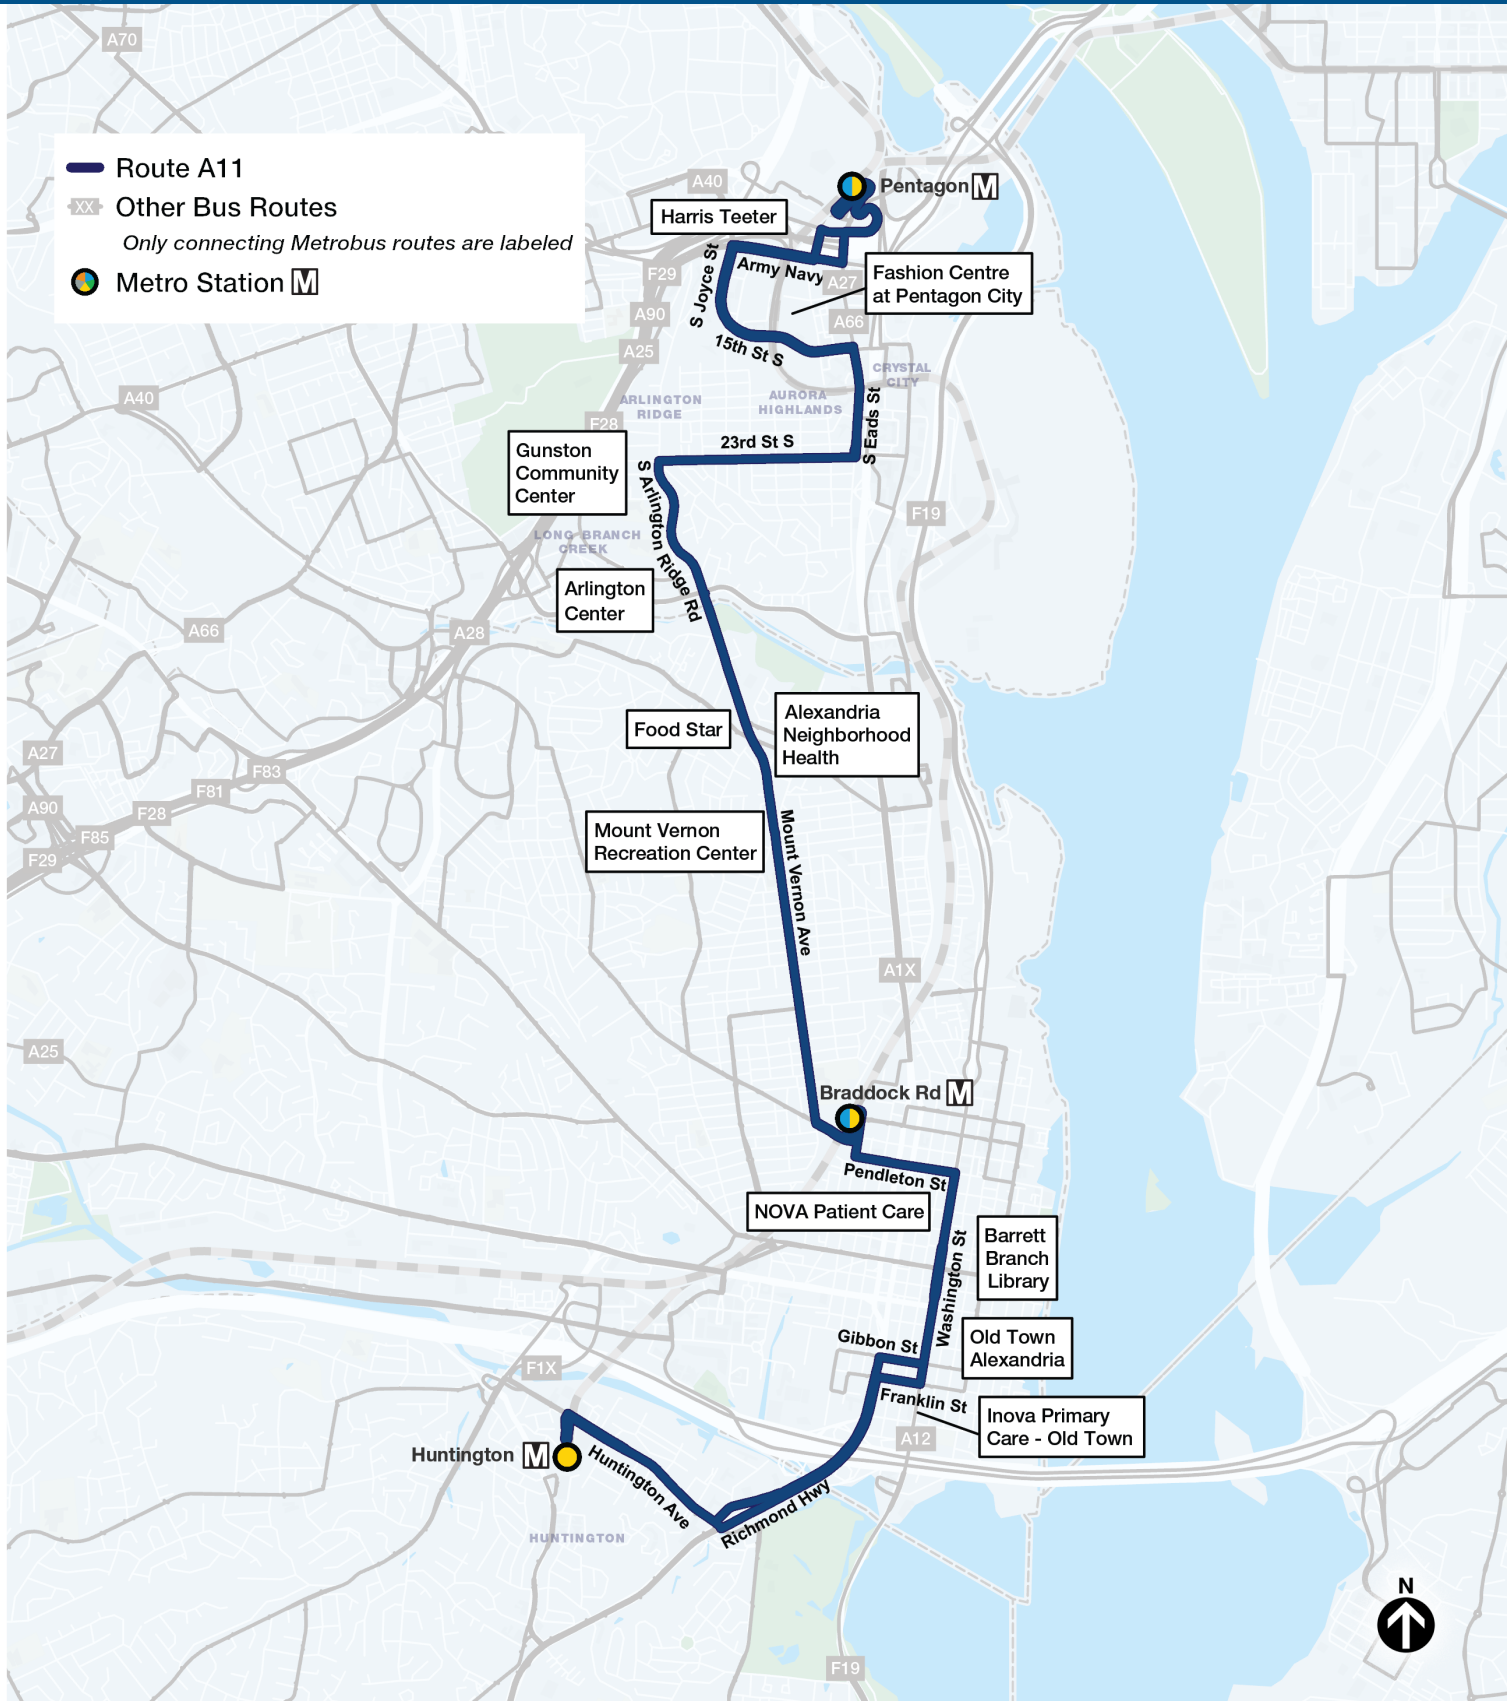

A11 Pentagon-Huntington

Pentagon-Huntington
via Washington St, Braddock Rd, Mount Vernon Av, Arlandria, Crystal City, and
Pentagon City

Compare to these old routes:
10A