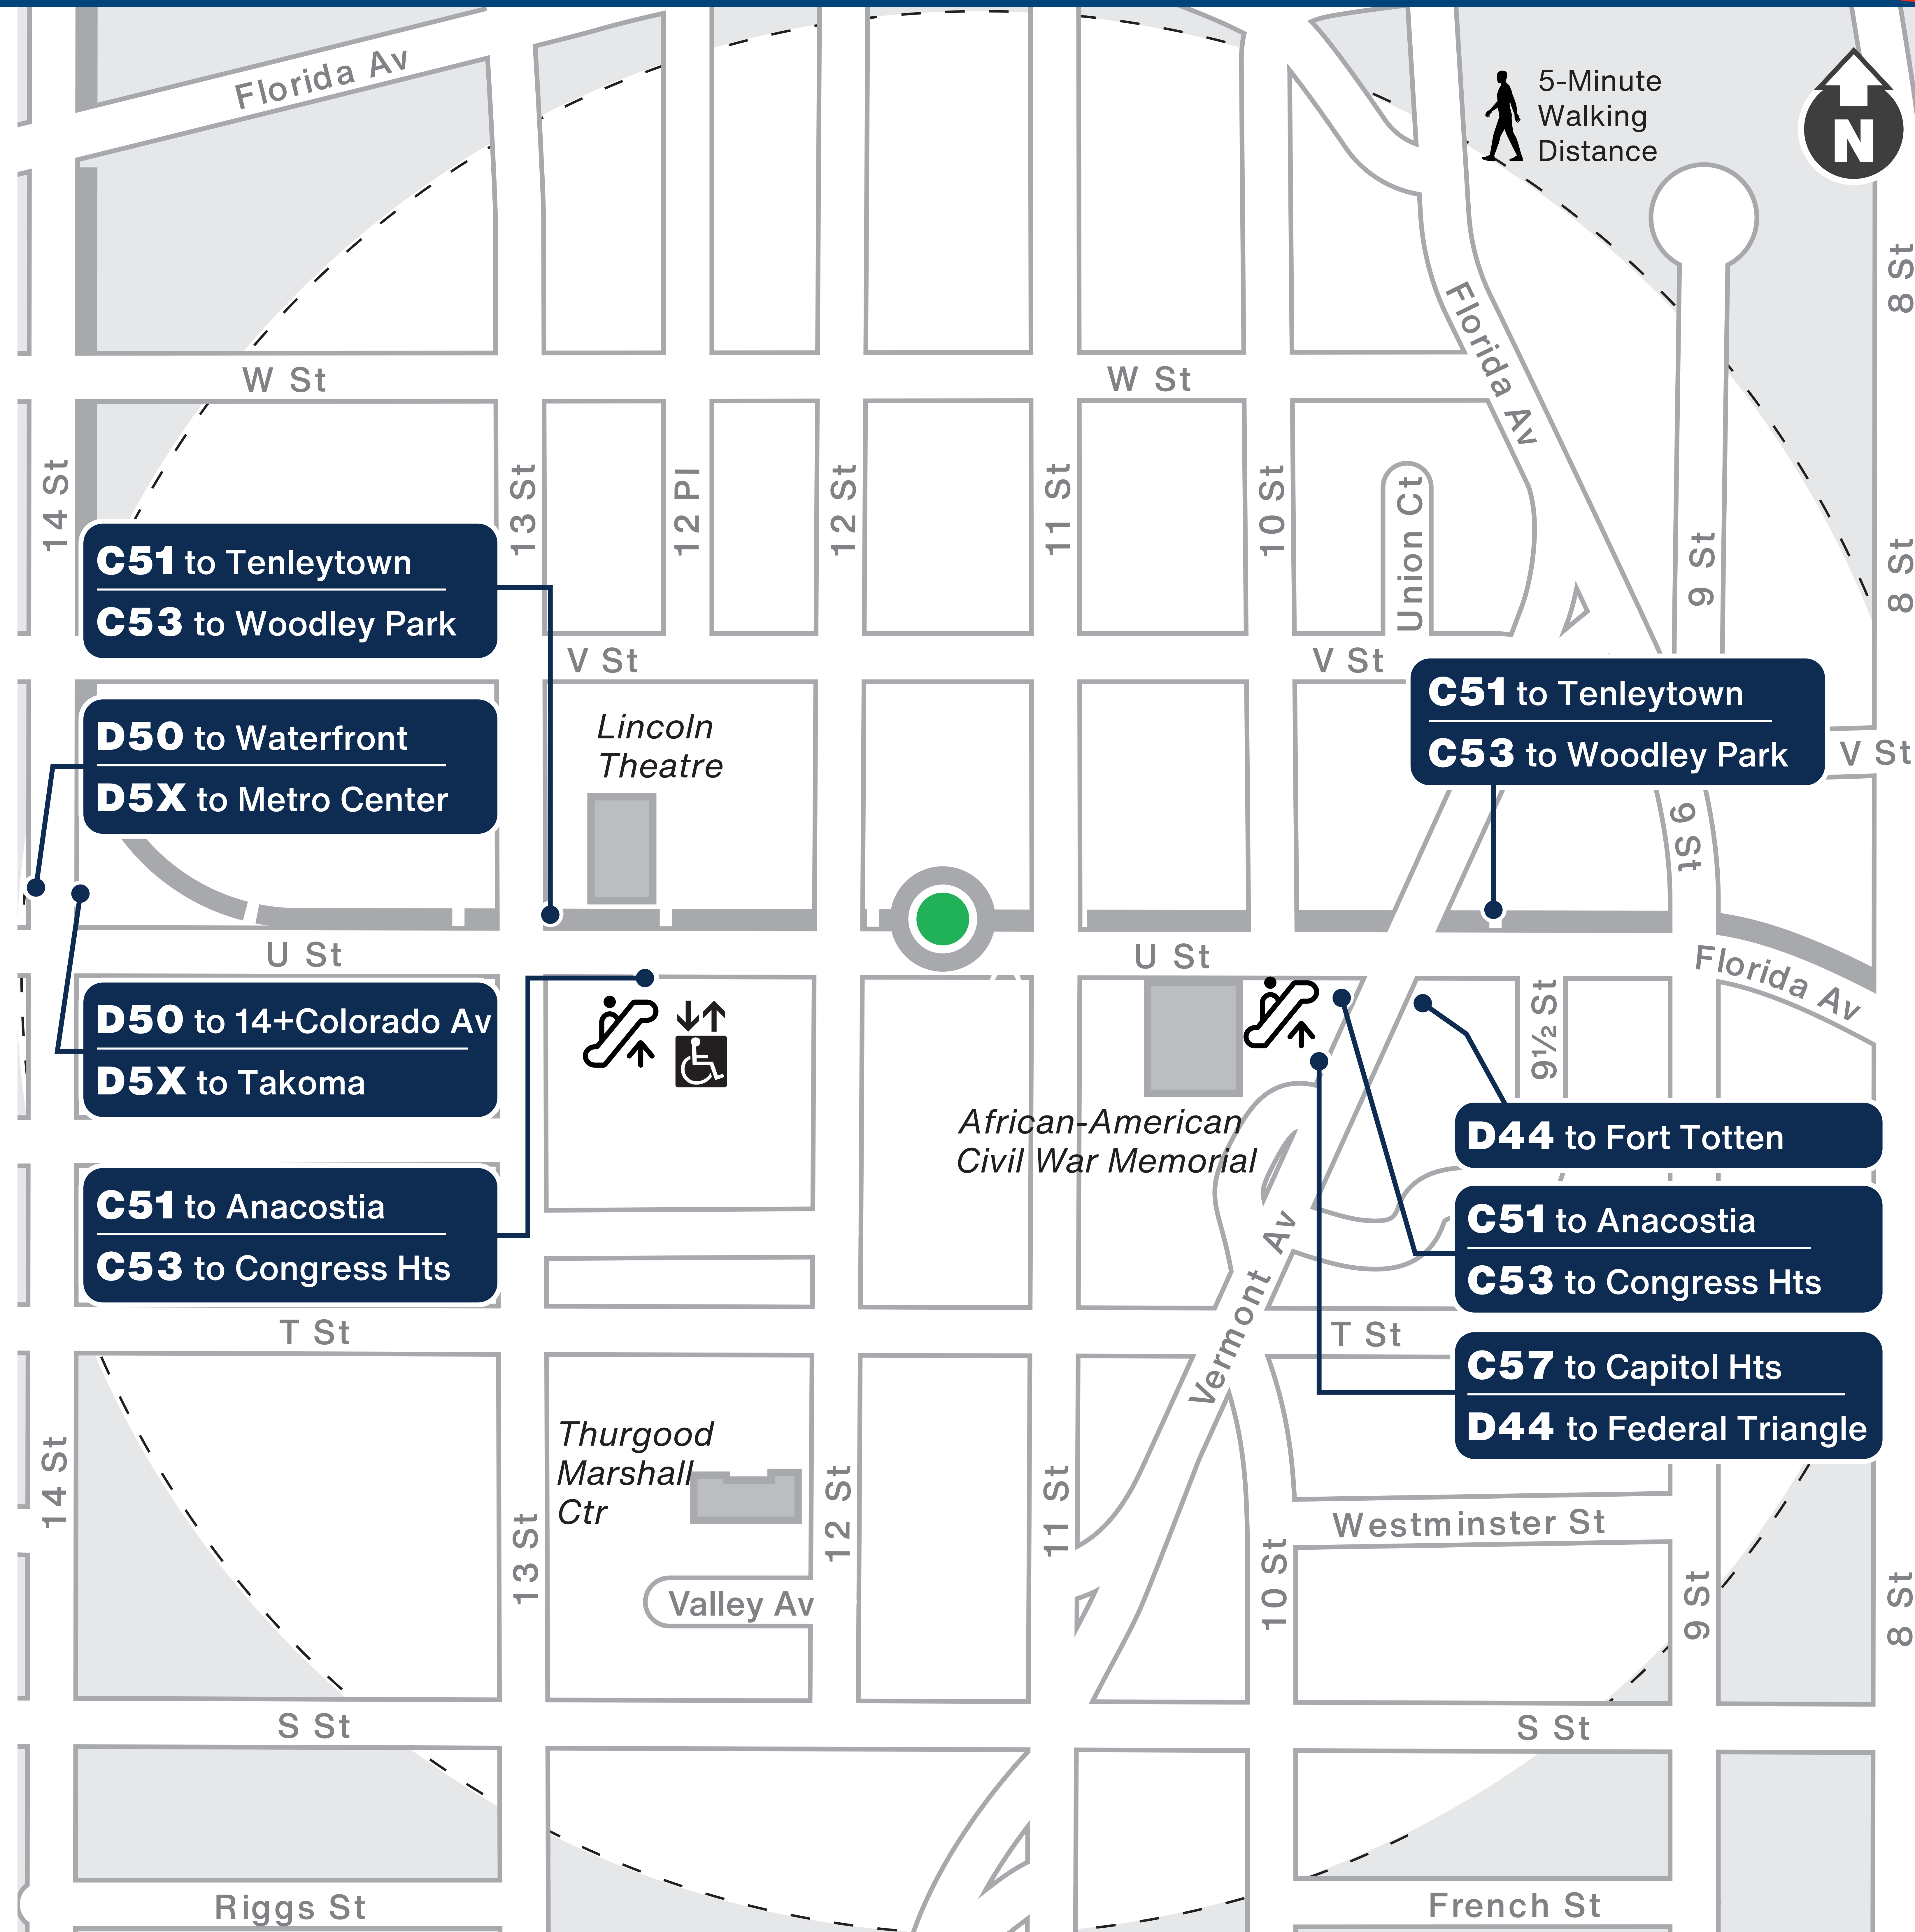

## Boarding Locations and Service Days

Route	Destination	Boarding Location	Monday to Friday	Saturday	Sunday
C51	Anacostia	U St+13 St NW, U St+Vermont Av NW	✓	✓	✓
C51	Tenleytown	U St+13 St NW, U St+Vermont Av NW	✓	✓	✓
C53	Congress Hts	U St+13 St NW, U St+Vermont Av NW	✓	✓	✓
C53	Woodley Park	U St+13 St NW, U St+Vermont Av NW	✓	✓	✓
C57	Capitol Hts	Vermont Av+U St NW	✓		
D44	Federal Triangle	Vermont Av+U St NW	✓	✓	✓
D44	Fort Totten	Vermont Av+U St NW	✓	✓	✓
D50	14 St+Colorado Av	14 St+U St NW	✓	✓	✓
D50	Waterfront	14 St+U St NW	✓	✓	✓
D5X	Metro Center	14 St+U St NW	✓	✓	✓
D5X	Takoma	14 St+U St NW	✓	✓	✓