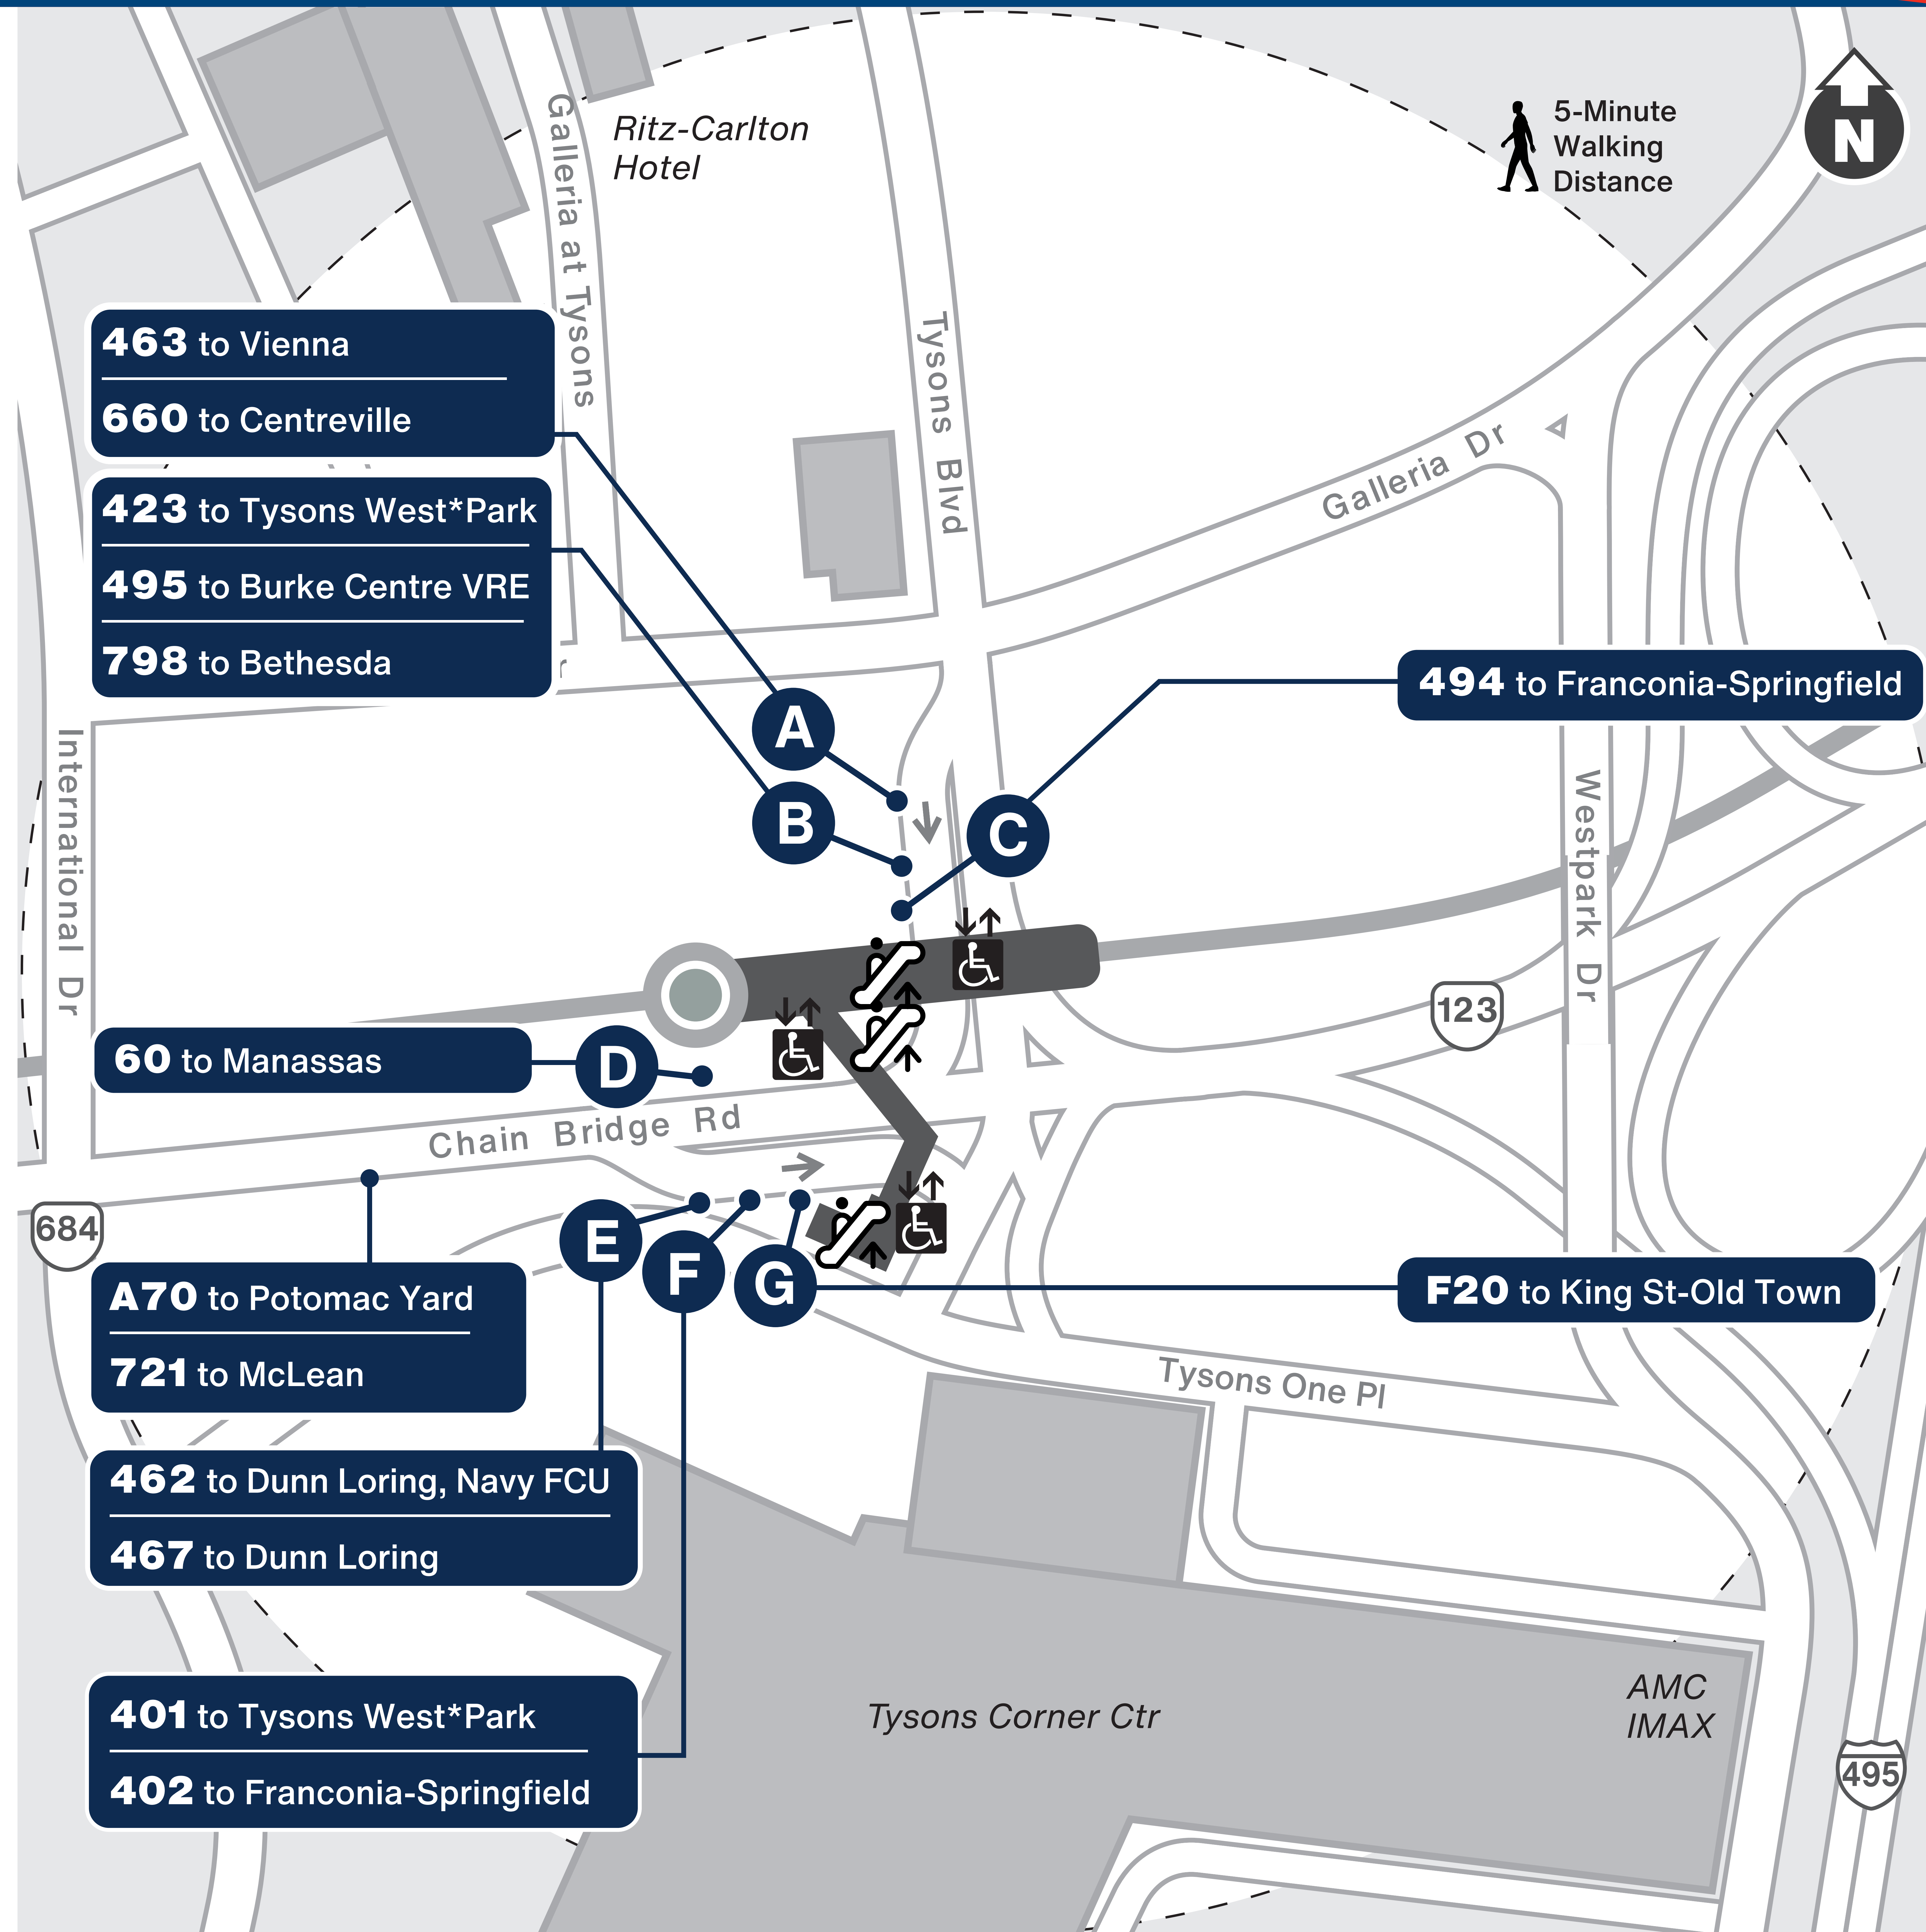

Looking for a Bus?

Boarding Locations and Service Days

Route	Destination	Boarding Location	Monday to Friday	Saturday	Sunday
A70	Potomac Yard	Chain Bridge Rd+ International Dr	✓	✓	✓
F20	King St-Old Town	G	✓	✓	✓
Fairfax Connector					
401	Tysons West*Park	F	✓	✓	✓
402	Franconia-Springfield	F	✓	✓	✓
423	Tysons West*Park	B	✓	✓	✓
462	Dunn Loring , Navy FCU	E	✓		
463	Vienna	A	✓	✓	✓
467	Dunn Loring	E	✓	✓	✓
494	Franconia-Springfield	C	✓		
495	Burke Centre VRE	B	✓		
660	Centreville	A	✓		
721	Langley	Chain Bridge Rd+ International Dr	✓	✓	✓
798	Bethesda	B	✓		
OmniRide					
60	Manassas	D	✓		

For more information | Para más información

- wmata.com
- 202-GO-METRO
- @wmata
- @wmata.com

- Elevator
- Escalator
- Metro Station and Line

Metro is accessible.
 Metro es accesible.
 메트로는 접속 가능합니다.