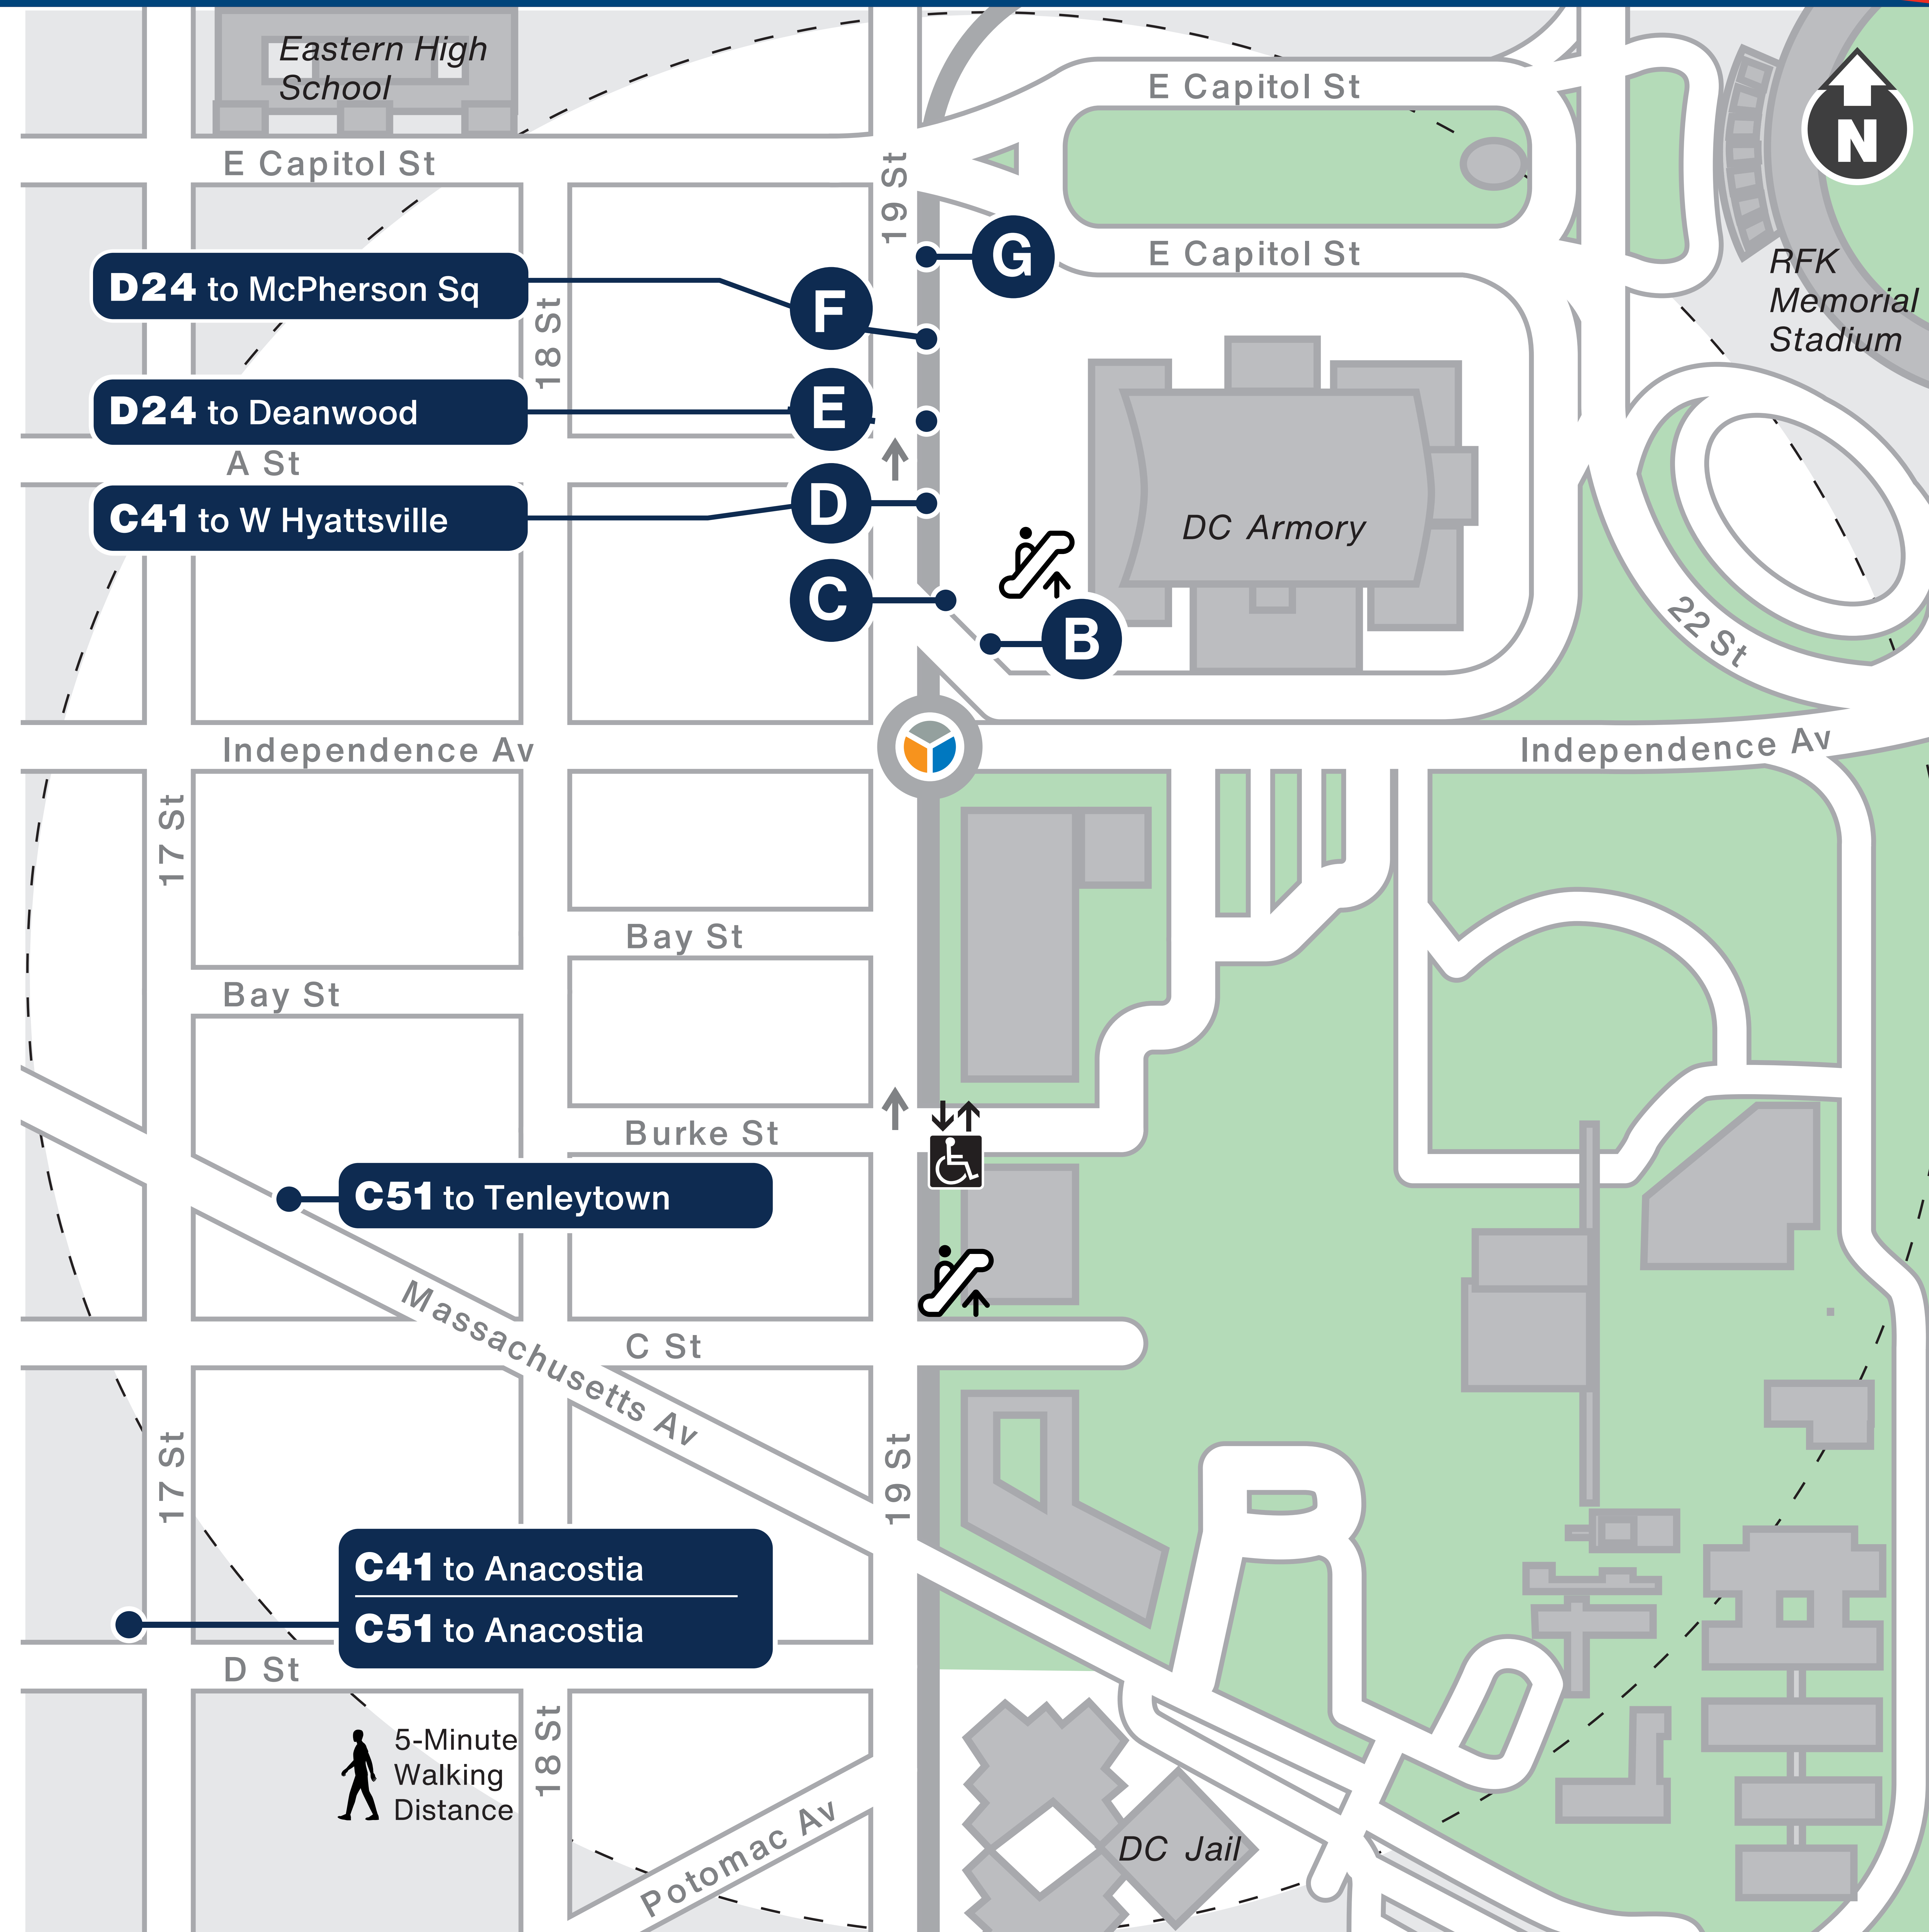

Stadium-Armory

Looking for a Bus?

Boarding Locations and Service Days

Route	Destination	Boarding Location	Monday to Friday	Saturday	Sunday
C41	Anacostia	17 St+D St SE	✓	✓	✓
C41	W Hyattsville	D	✓	✓	✓
D24	McPherson Sq	F	✓	✓	✓
D24	Deanwood	E	✓	✓	✓
C51	Anacostia	17 St+D St SE	✓	✓	✓
C51	Tenleytown	Massachusetts Av+17 St SE	✓	✓	✓

For more information | Para más información

wmata.com
 @wmata

202-GO-METRO
 @wmata.com

Metro is accessible.
 Metro es accesible.
 메트로는 접속 가능합니다.