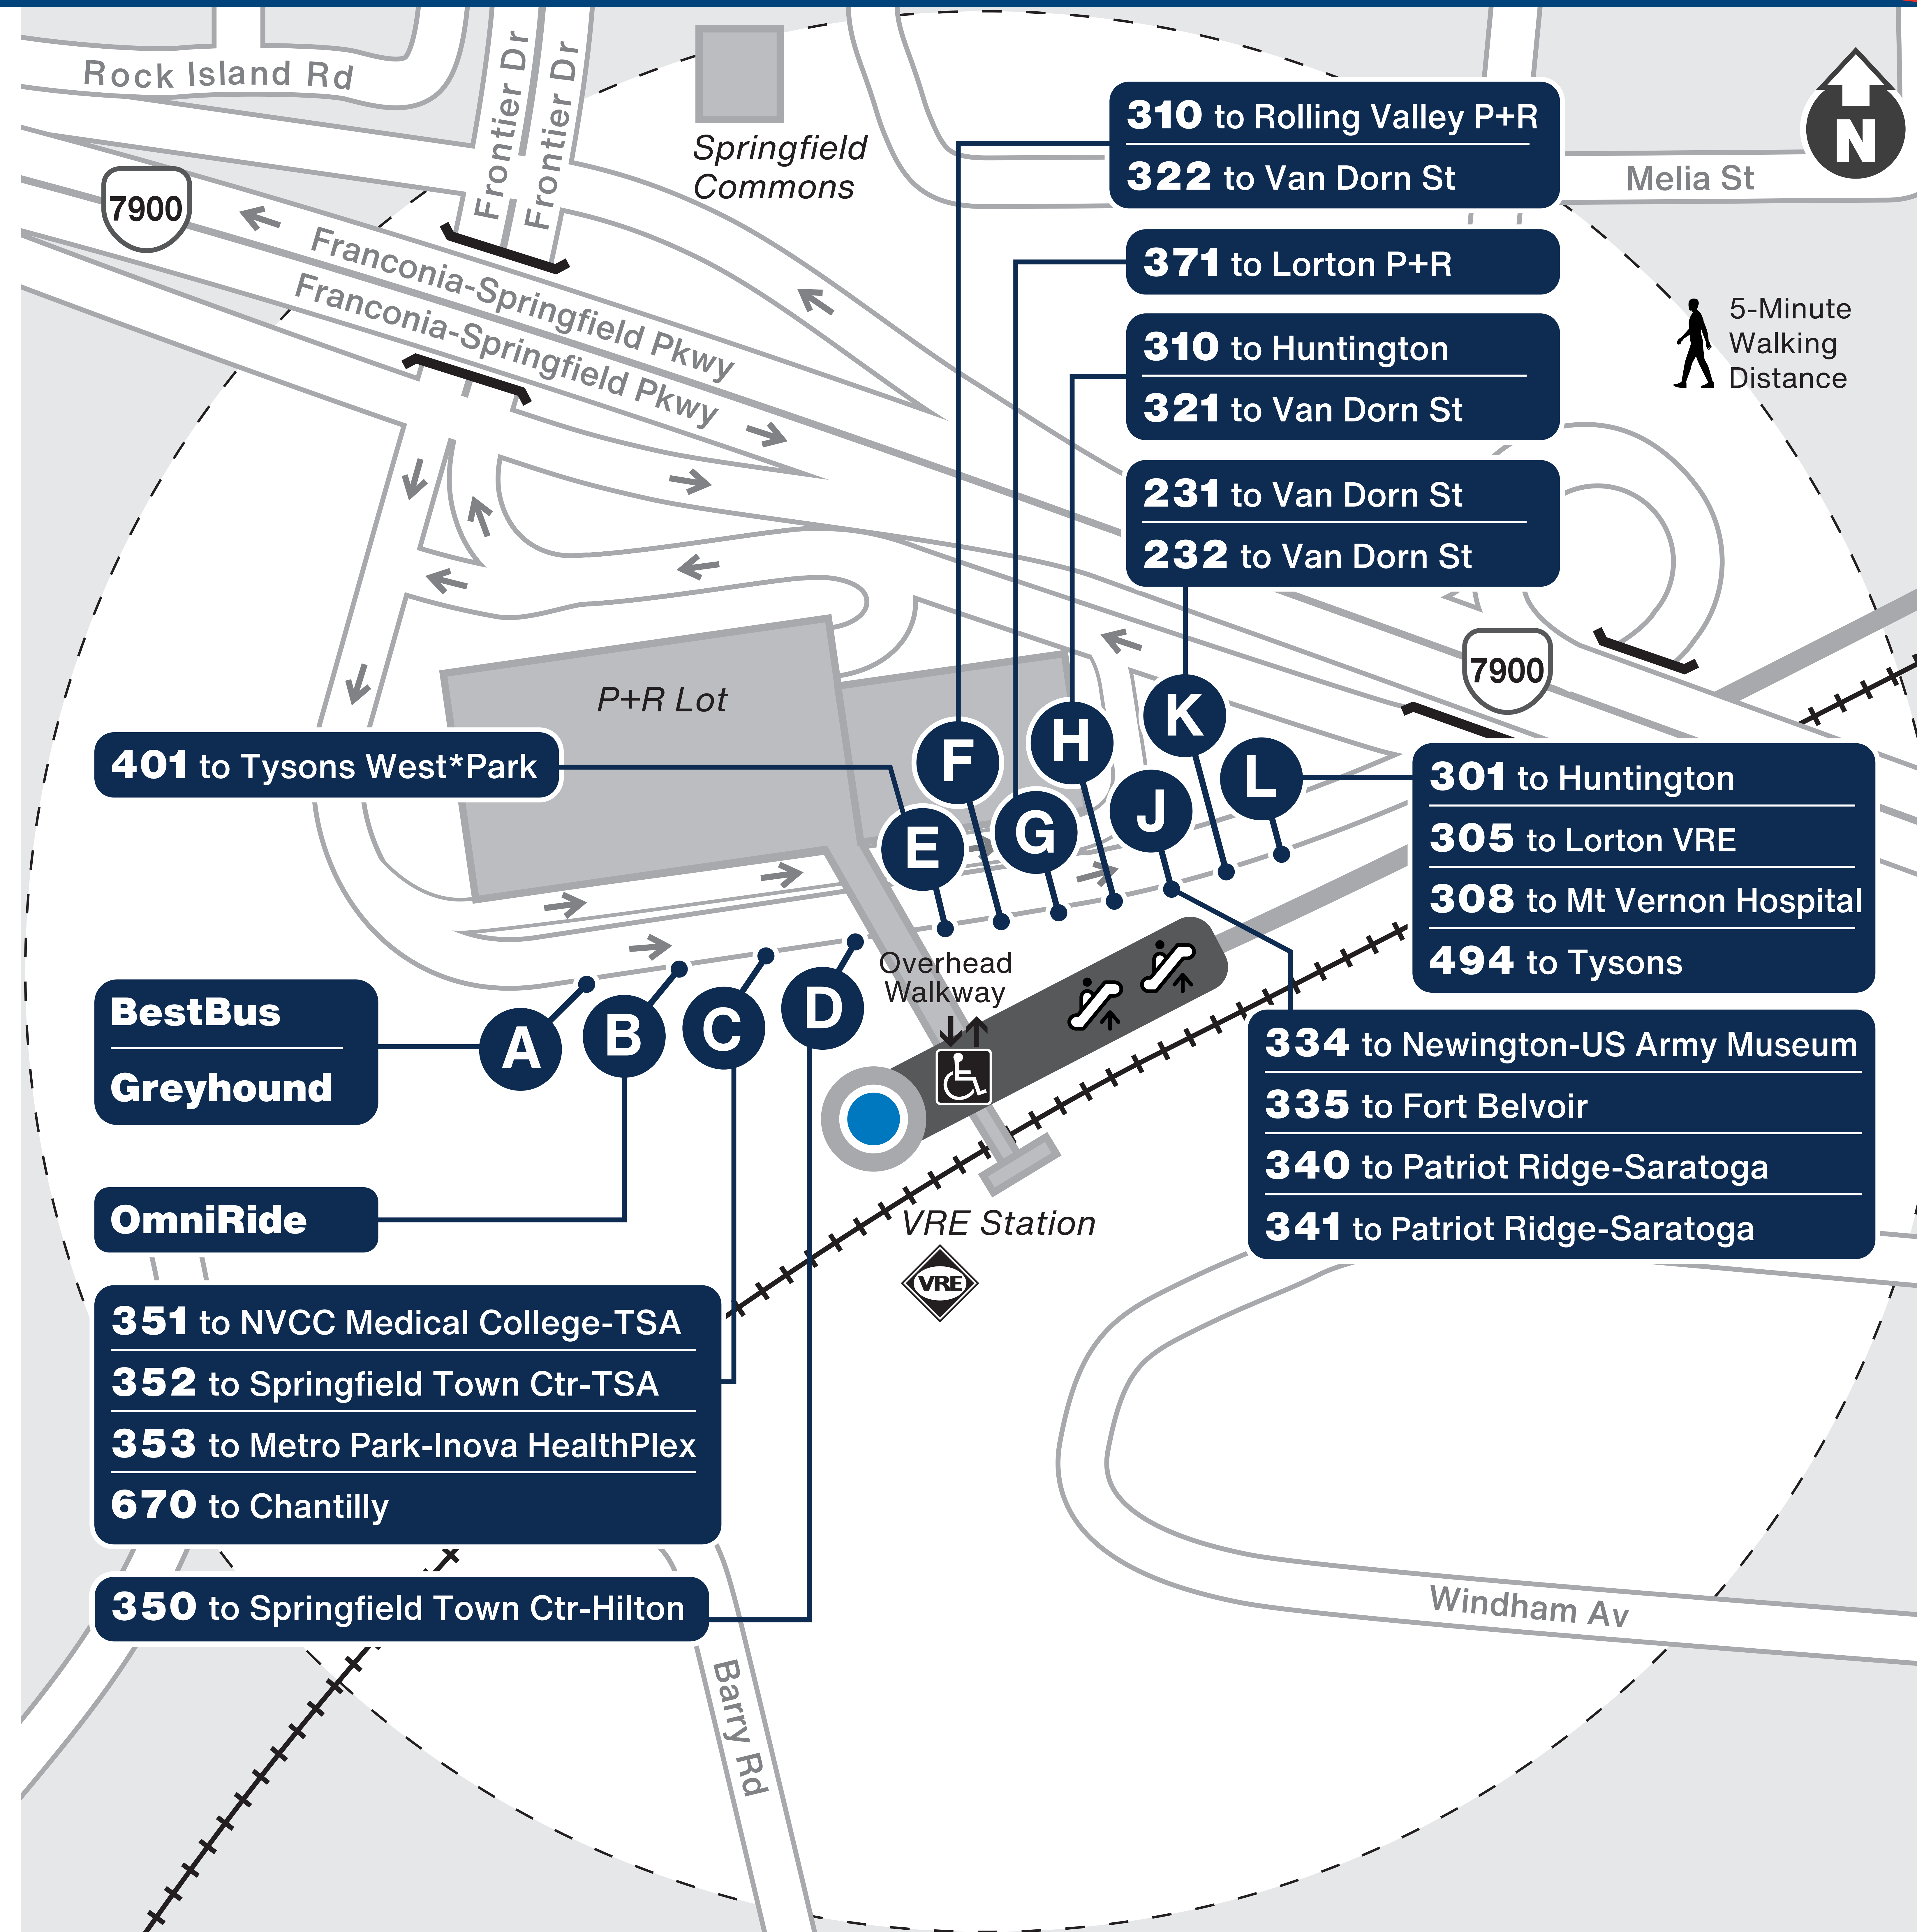

Franconia-Springfield

Looking for a Bus?

Boarding Locations and Service Days

Route	Destination	Boarding Location	Monday to Friday	Saturday	Sunday
Fairfax Connector					
231	Van Dorn St	K	✓		
232	Van Dorn St	K	✓		
301	Huntington	L	✓		
305	Lorton VRE	L	✓		
308	Mt Vernon Hospital	L	✓	✓	
310	Huntington	H	✓	✓	✓
310	Rolling Valley P+R	F	✓	✓	✓
321	Van Dorn St	H	✓	✓	✓
322	Van Dorn St	F	✓	✓	✓
334	Newington-US Army Museum	J	✓		
335	Fort Belvoir	J	✓		
340	Patriot Ridge-Saratoga	J	✓		
341	Patriot Ridge-Saratoga	J	✓		
350	Springfield Town Ctr-Hilton	D	✓		
351	NVCC Medical College-TSA	C	✓		
352	Springfield Town Ctr-TSA	C	✓		
353	Metro Park-Inova HealthPlex	C	✓		
371	Lorton P+R	G	✓	✓	✓
401	Tysons West*Park	E	✓	✓	✓
494	Tysons	L	✓		
670	Chantilly	C	✓		
BestBus		A	For schedule information visit www.bestbus.com		
OmniRide		B	For schedule information visit www.omniride.com		
Greyhound		A	For schedule information visit www.greyhound.com		

For more information | Para más información

- wmata.com
- 202-GO-METRO
- @wmata
- @wmata.com

Metro is accessible.
Metro es accesible.
 메트로는 접속 가능합니다.