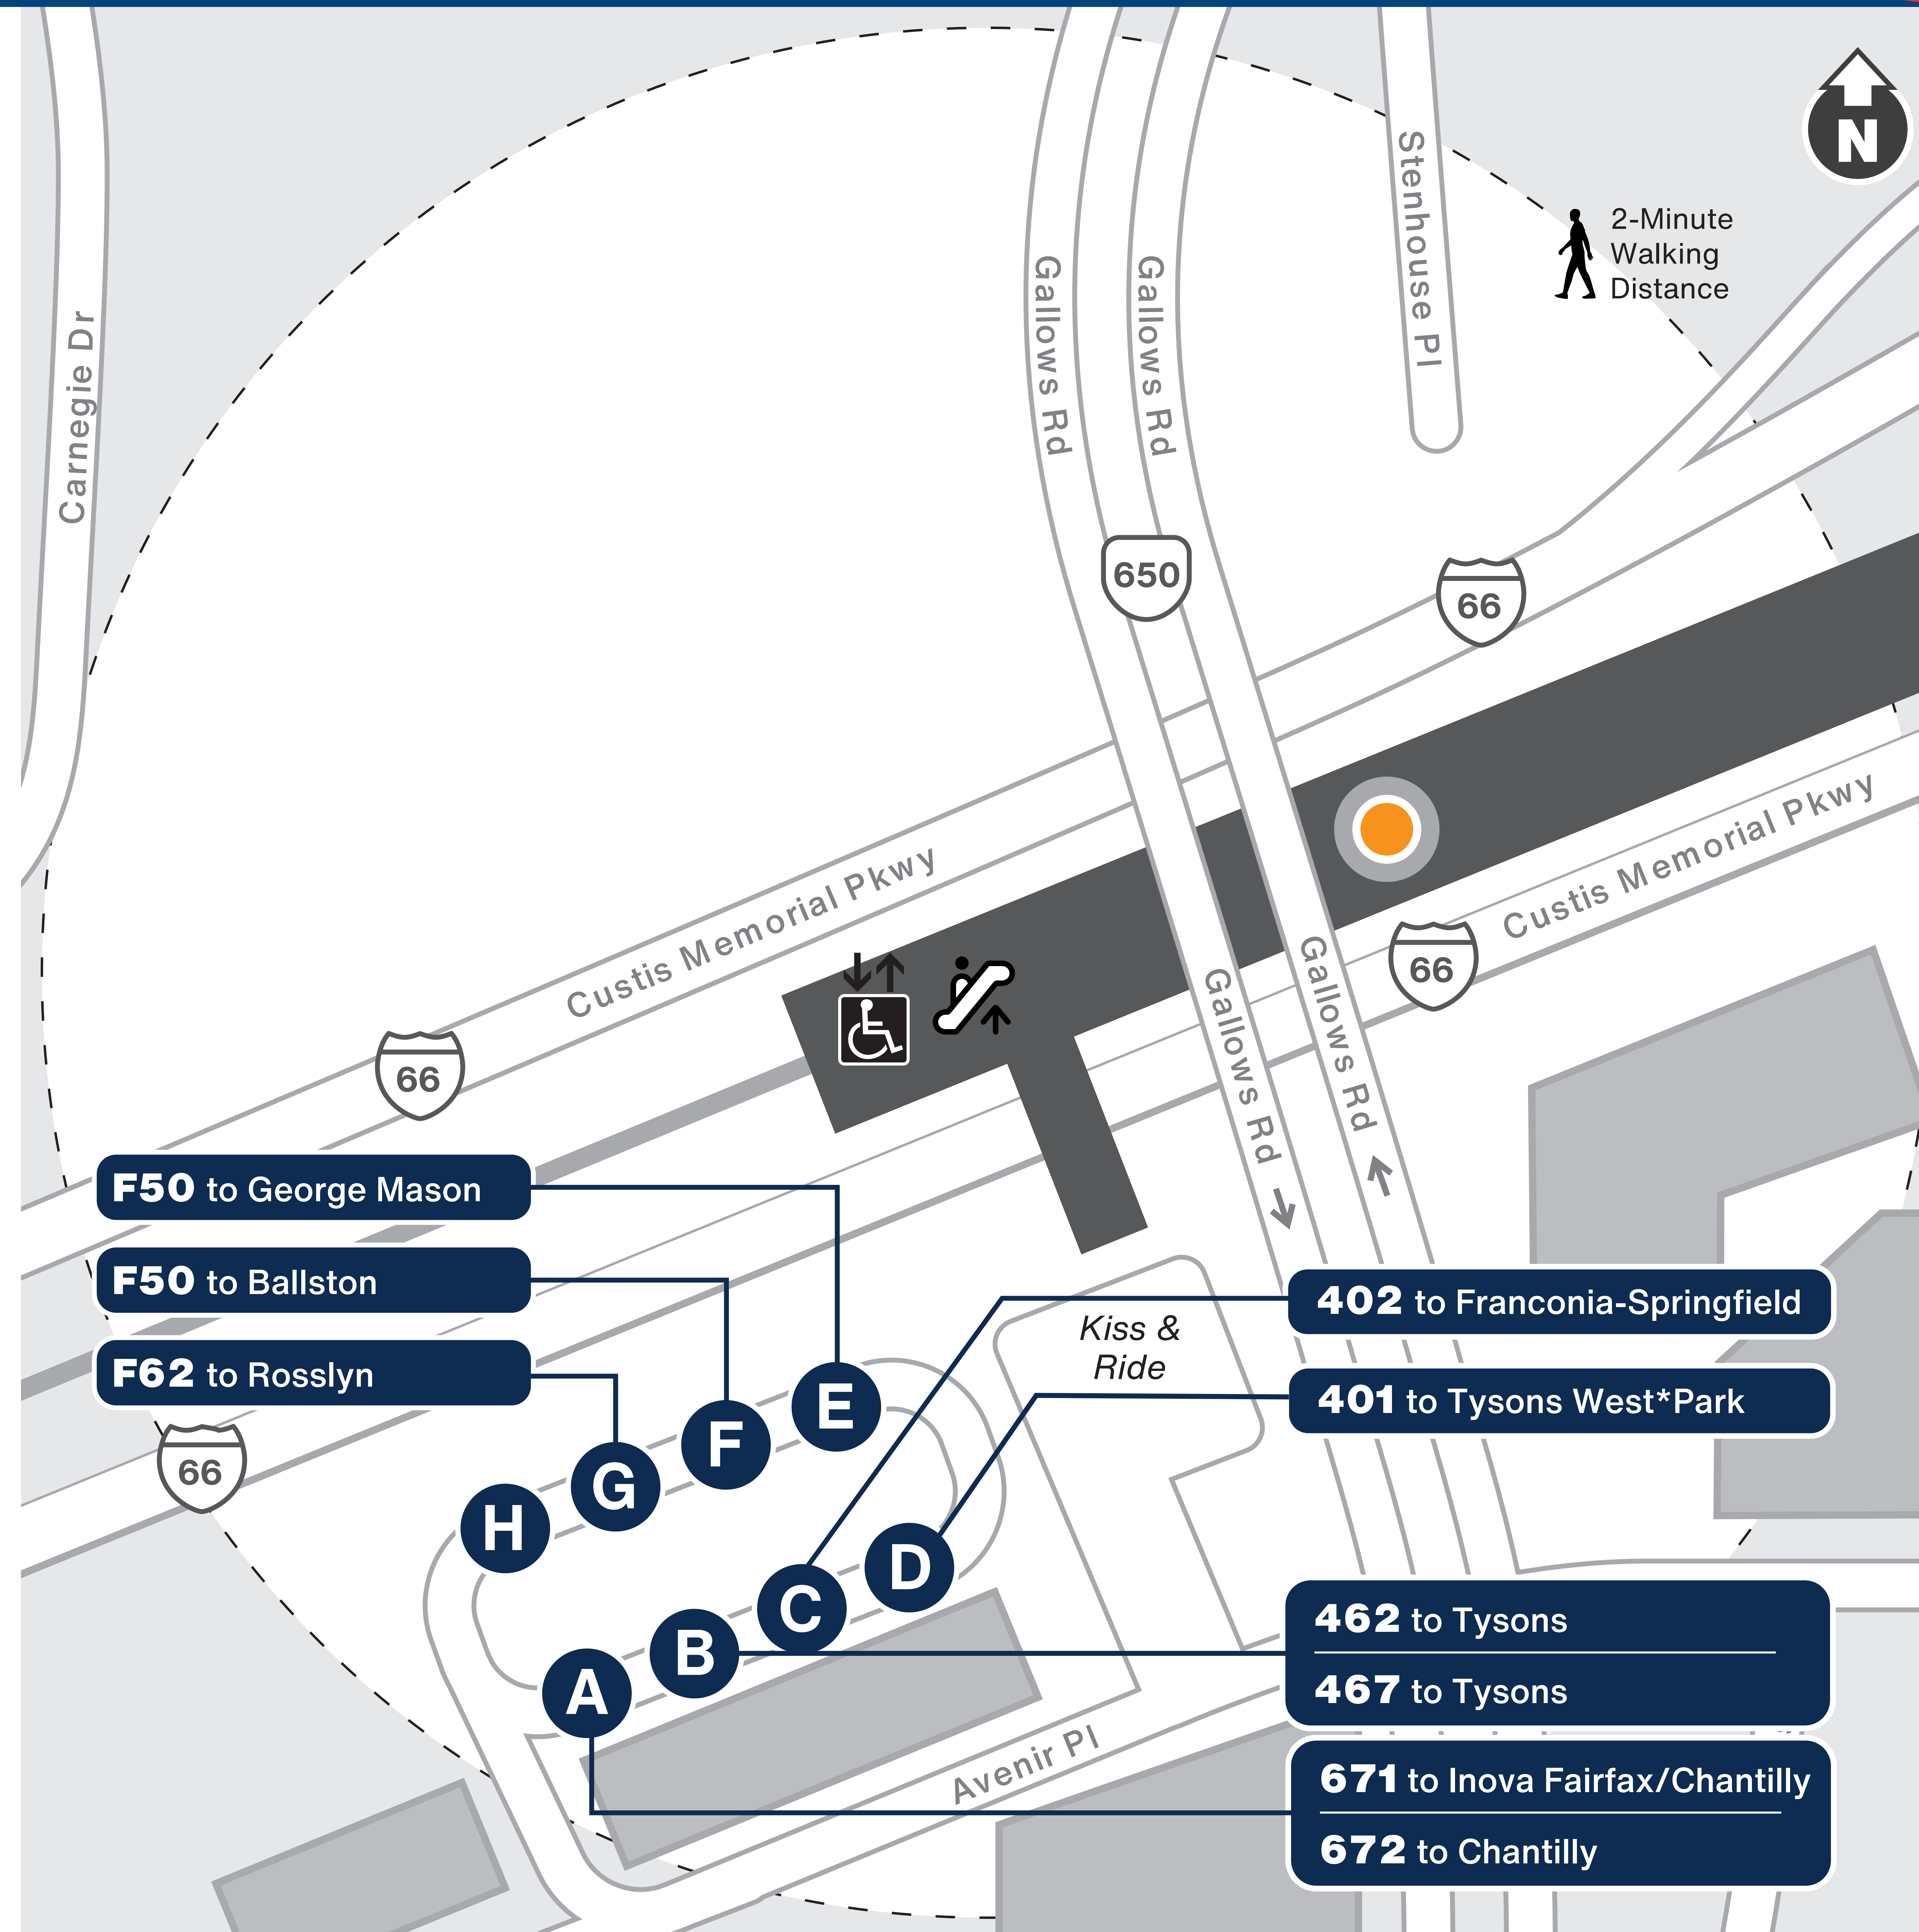

Dunn Loring

Looking for a Bus?

Boarding Locations and Service Days

Route	Destination	Boarding Location	Monday to Friday	Saturday	Sunday
F50	George Mason	E	✓	✓	✓
F50	Ballston	F	✓	✓	✓
F62	Rosslyn	G	✓	✓	✓
Fairfax Connector					
401	Tysons West*Park via Tysons	D	✓	✓	✓
402	Franconia-Springfield	C	✓	✓	✓
462	Tysons via Navy Credit Union	B	✓		
467	Tysons via Maple Av	B	✓	✓	✓
671	Inova Fairfax/Chantilly	A	✓		
672	Chantilly	A	✓	✓	✓

For more information | Para más información

wmata.com
@wmata

202-GO-METRO
[@wmata.com](https://www.wmata.com)

Metro is accessible.
Metro es accesible.
 메트로는 접속 가능합니다.