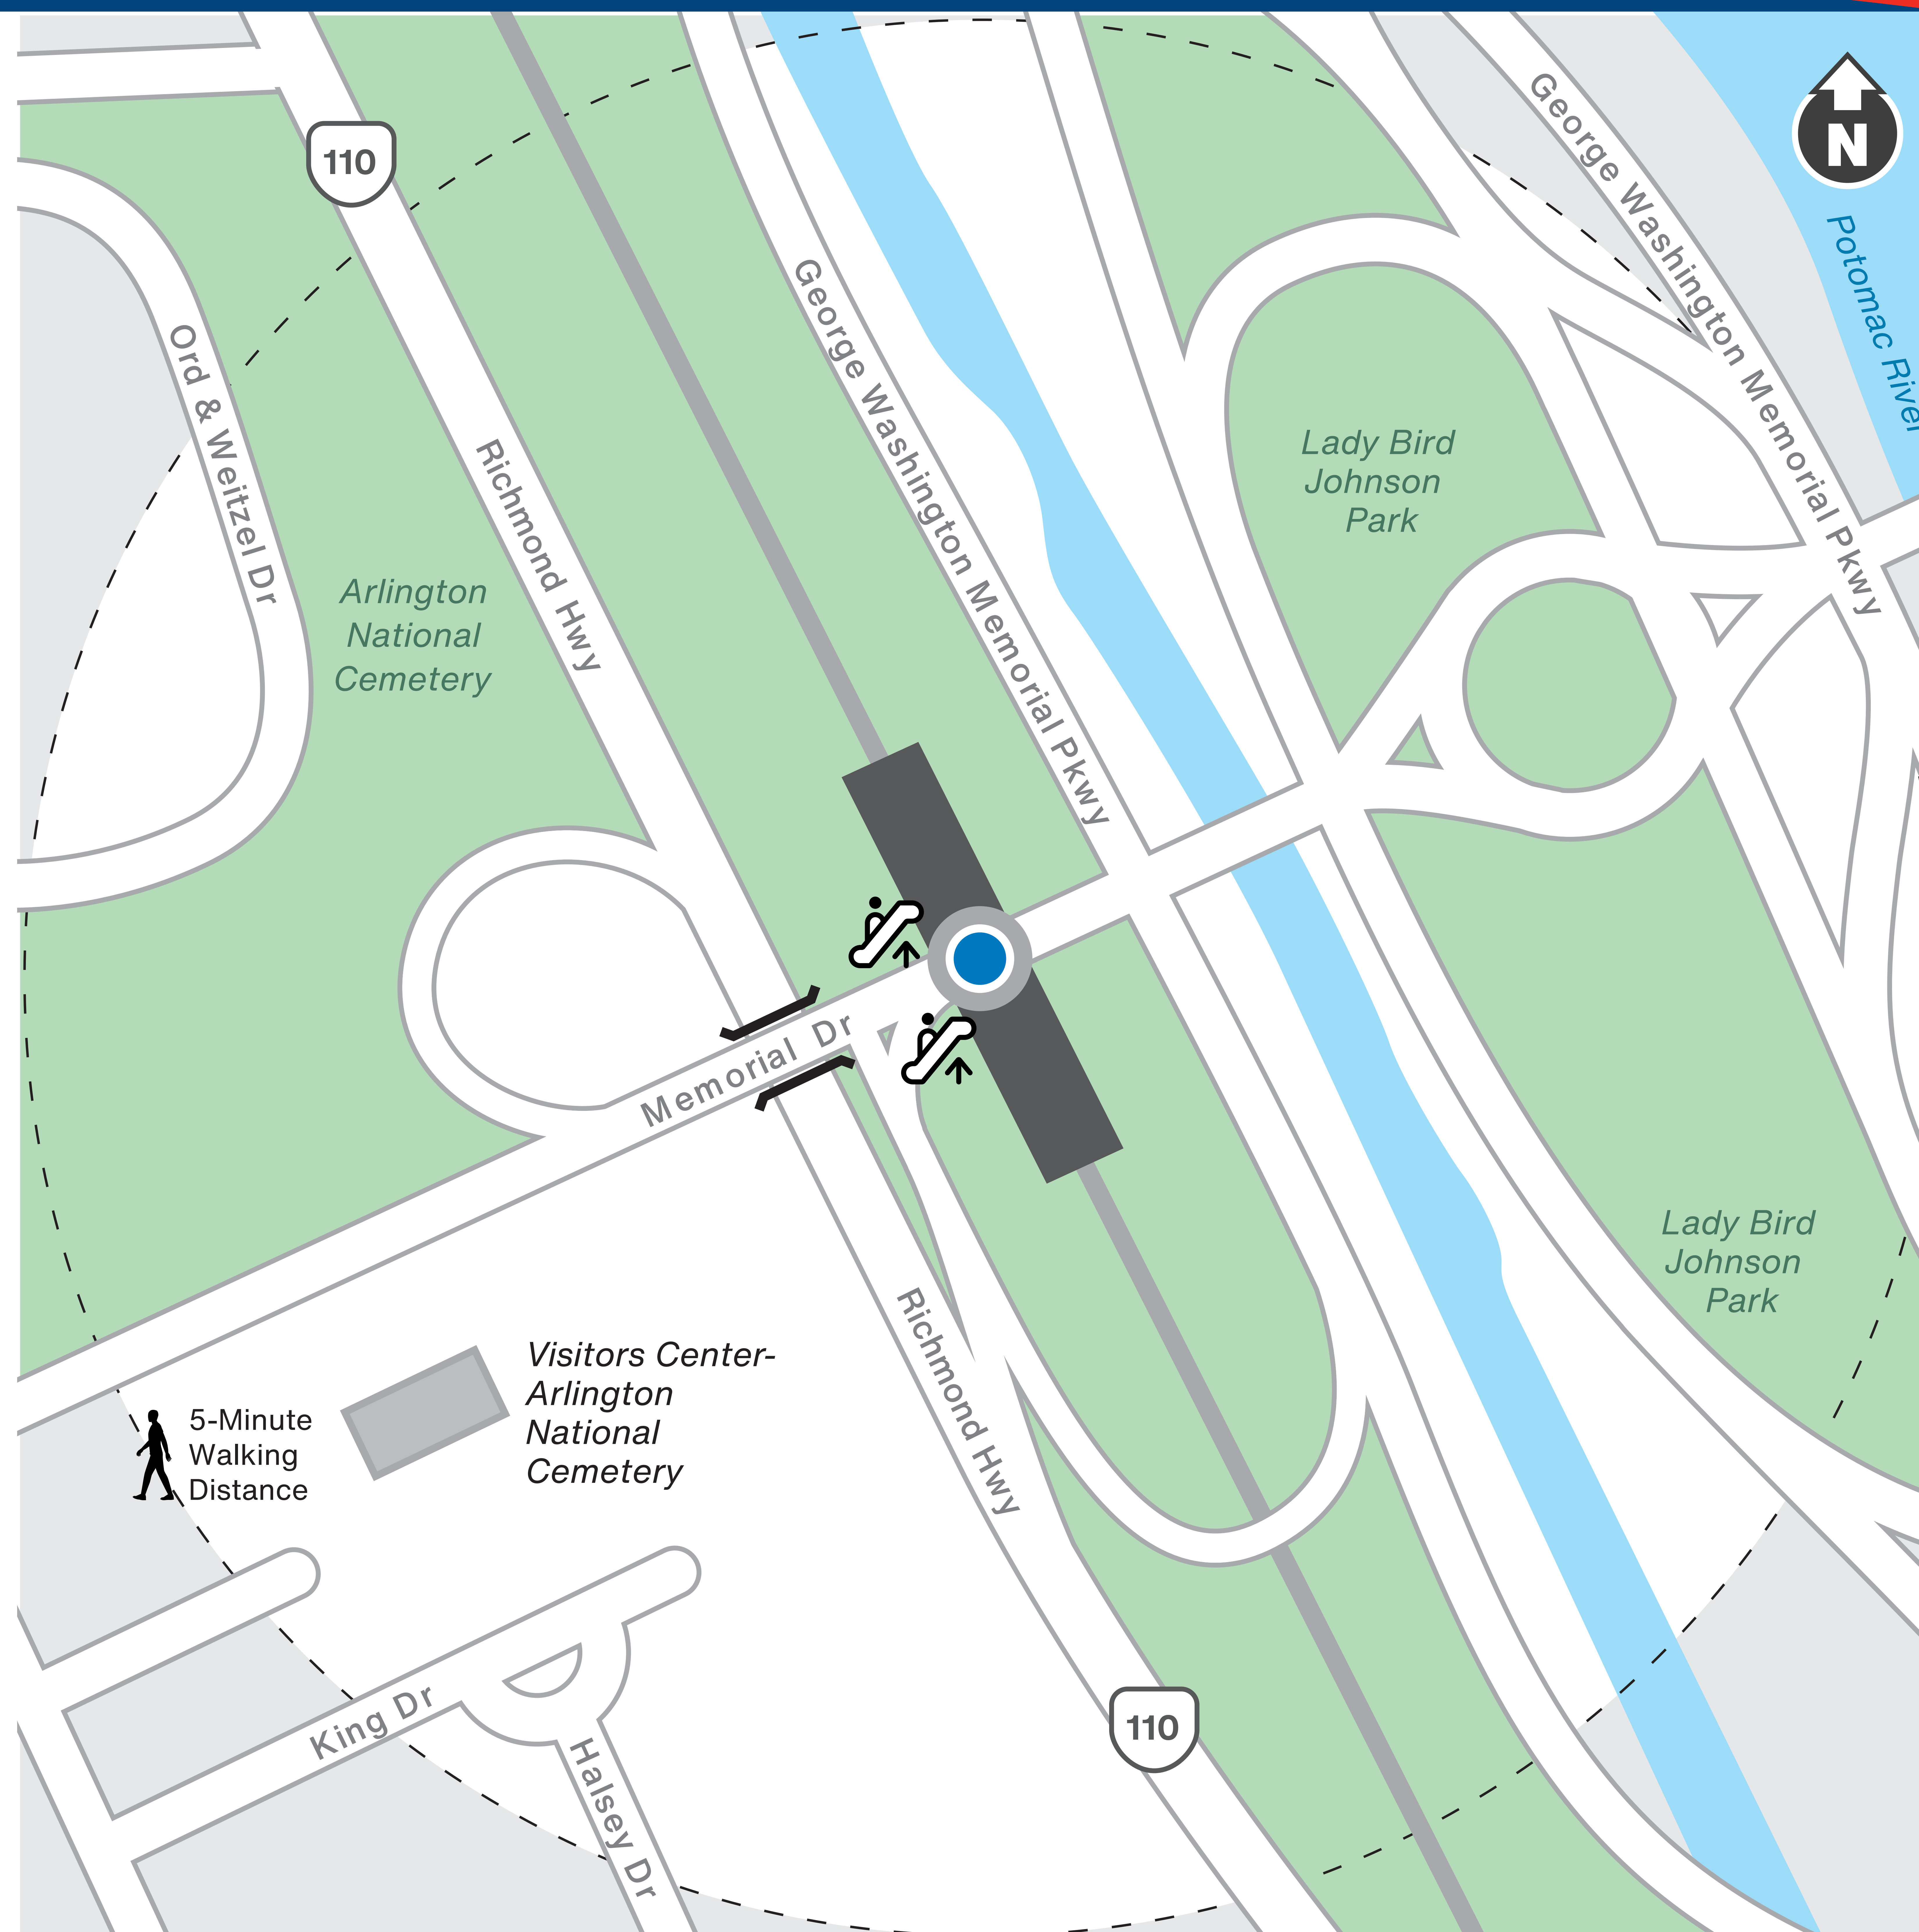

Arlington Cemetery

Looking for a Bus?

There is no bus service from this station.

For more information | Para más información

wmata.com

202-GO-METRO

@wmata

@wmata.com

Elevator

Escalator

Metro Station and Line

Metro is accessible.

Metro es accesible.

메트로는 접속 가능합니다.