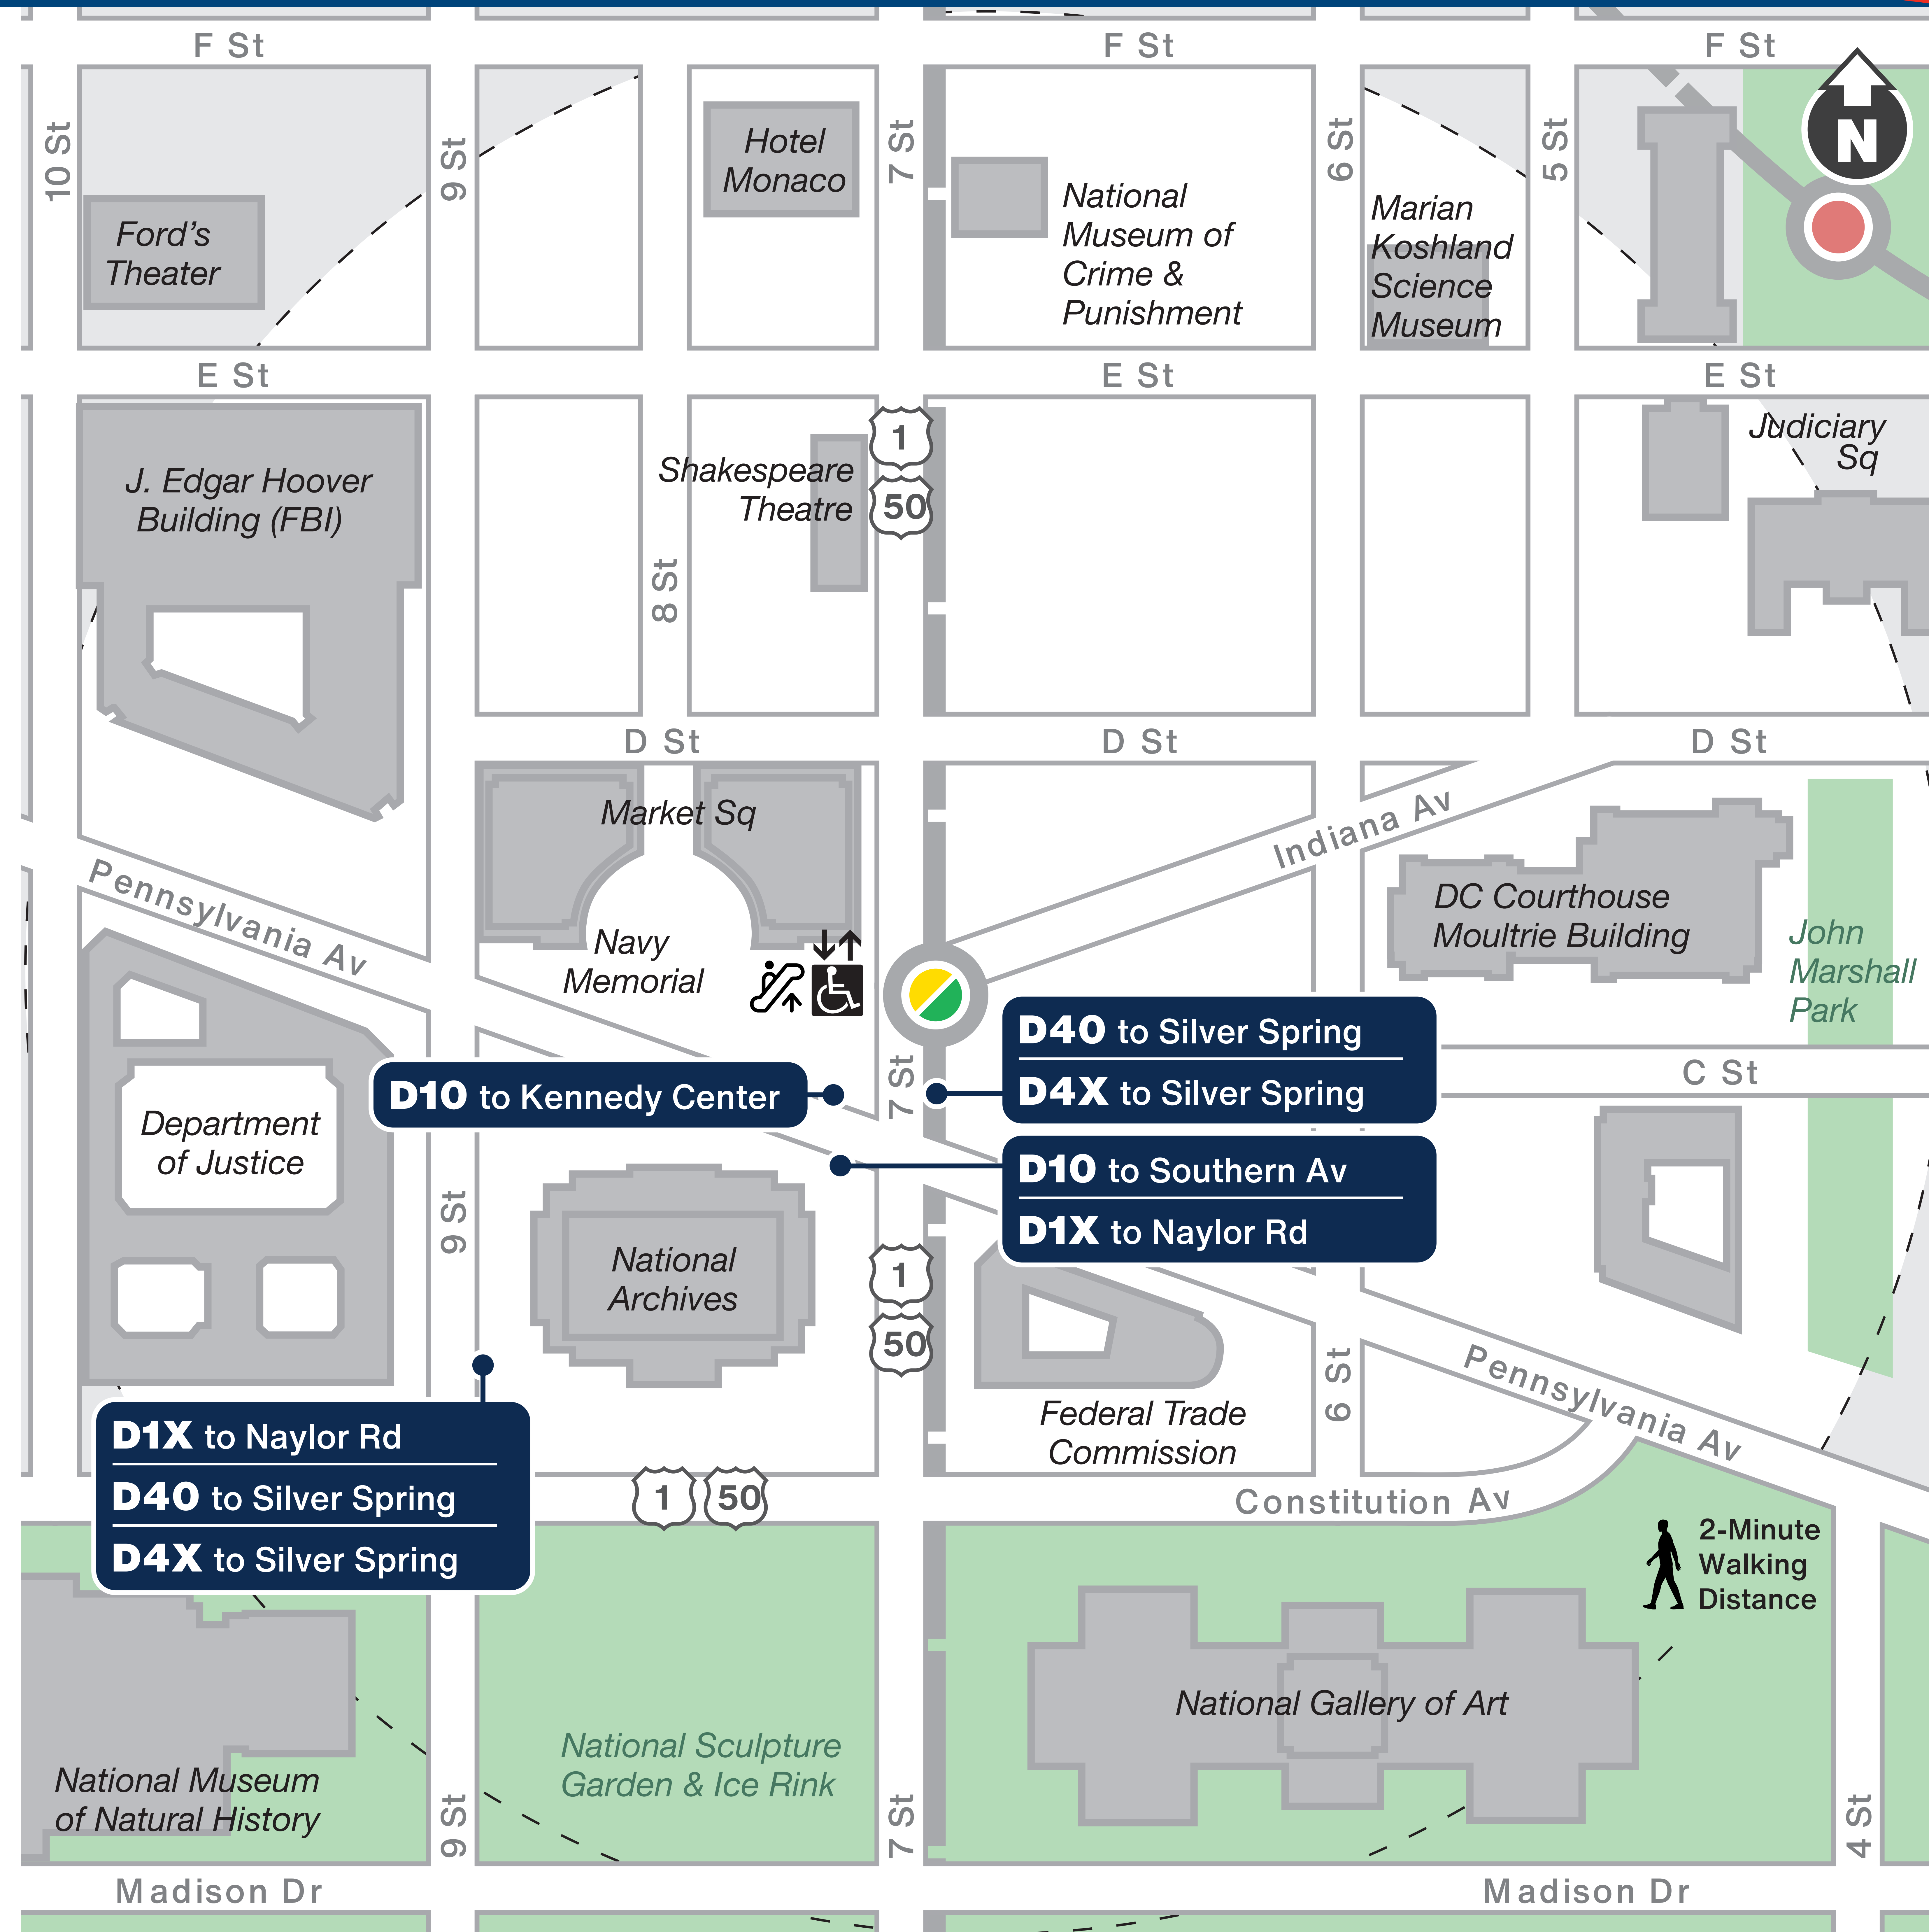

Looking for a Bus?

Boarding Locations and Service Days

Route	Destination	Boarding Location	Monday to Friday	Saturday	Sunday
D10	Southern Av	Pennsylvania Av+ 7 St NW	✓	✓	✓
D10	Kennedy Center	Pennsylvania Av+ 7 St NW	✓	✓	✓
D1X	Naylor Rd	Pennsylvania Av+7 St NW, 9 St+Constitution Av NW	✓	✓	✓
D40	Silver Spring	7 St+Pennsylvania Av NW, 9 St+ Constitution Av NW	✓	✓	✓
D4X	Silver Spring	7 St+Pennsylvania Av NW, 9 St+ Constitution Av NW	✓	✓	✓
MTA Commuter Bus	For bus service information, visit mta.maryland.gov				
OmniRide	For bus service information, visit omniride.com				

For more information | Para más información

- wmata.com
- 202-GO-METRO
- @wmata
- @wmata.com