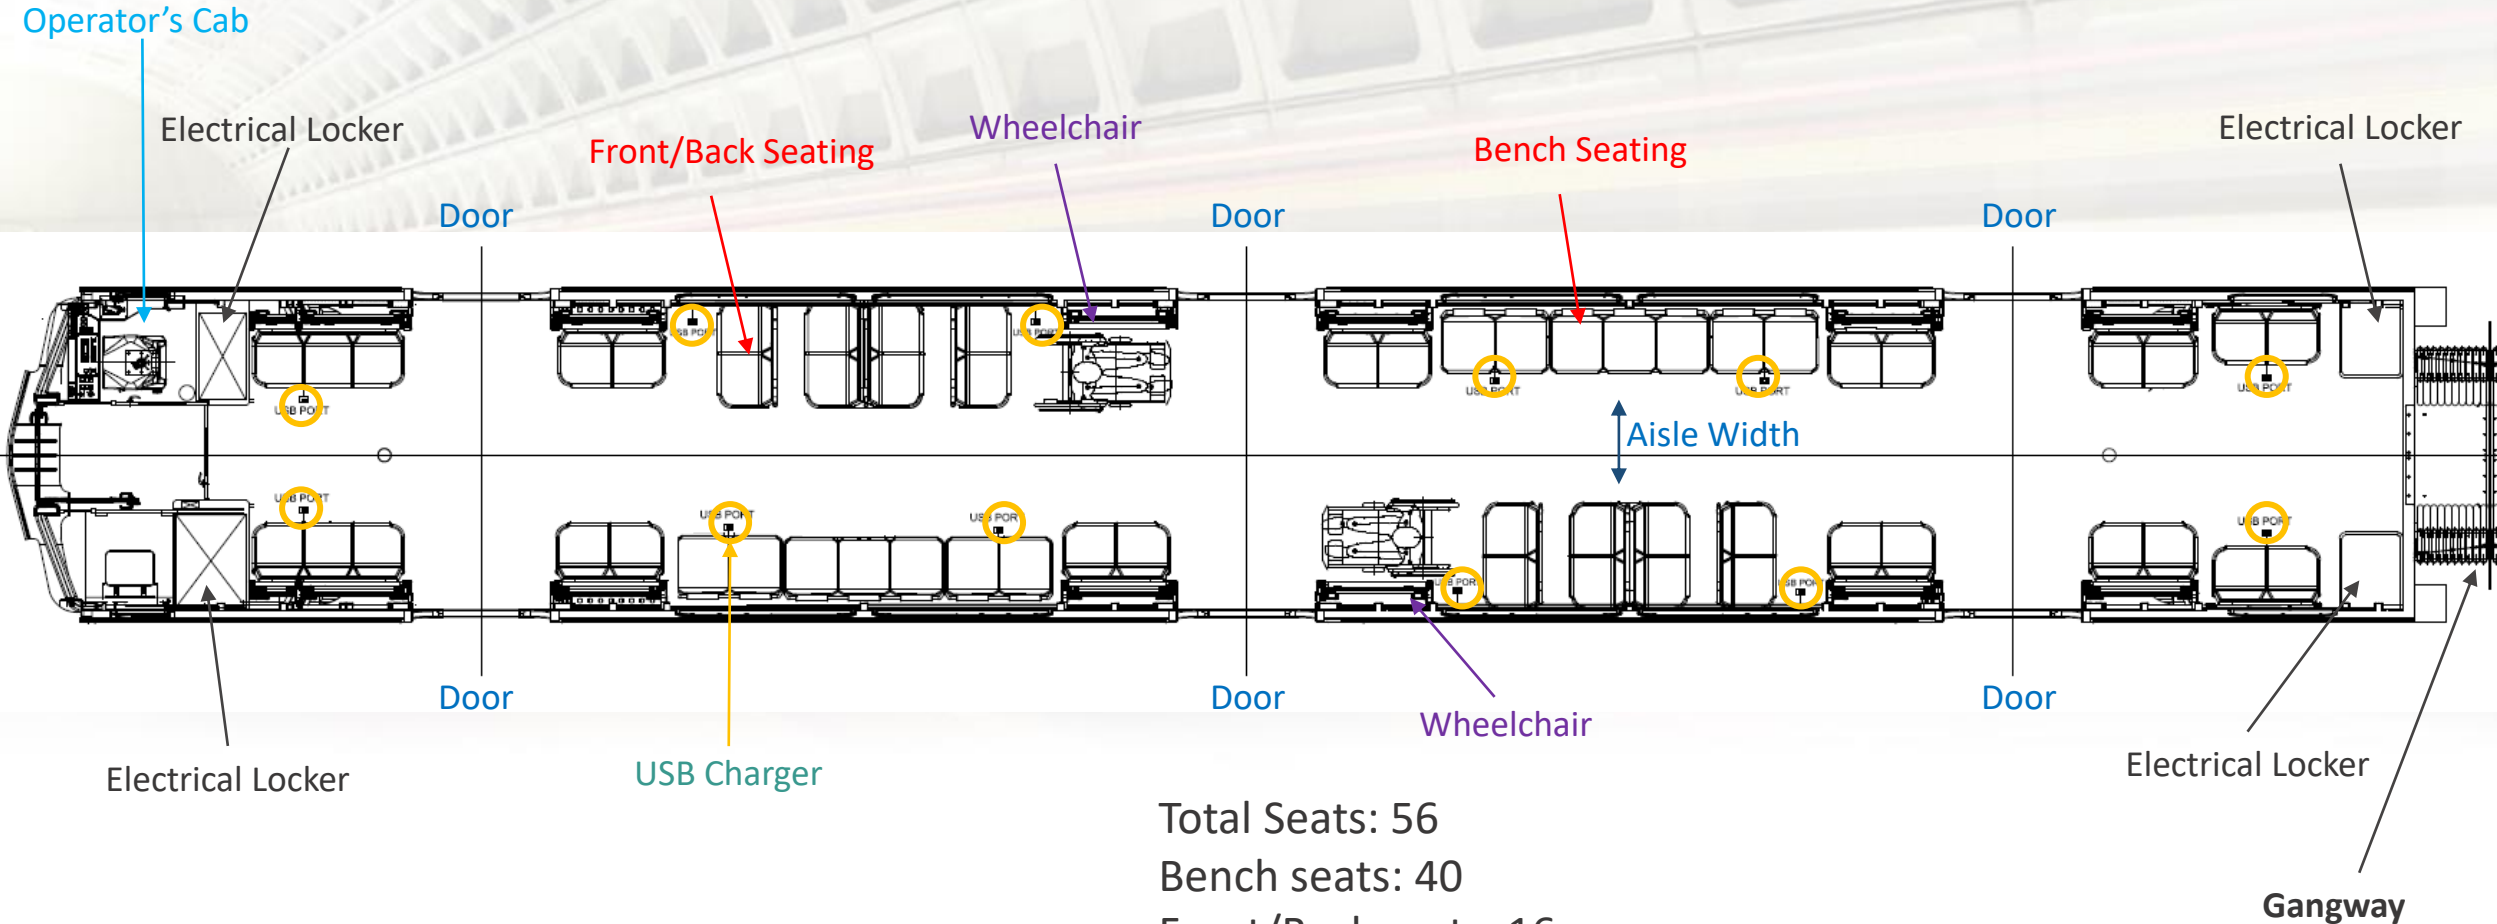

8K Seat Arrangement

A Car

Total Seats: 56
Bench seats: 40
Front/Back seats: 16
Aisle Width: 46.54 "
Standing Capacity: 102 people

B Car

Total Seats: 54
Bench seats: 30
Front/Back seats: 24
Aisle Width: 46.54"
Standing Capacity: 120 people