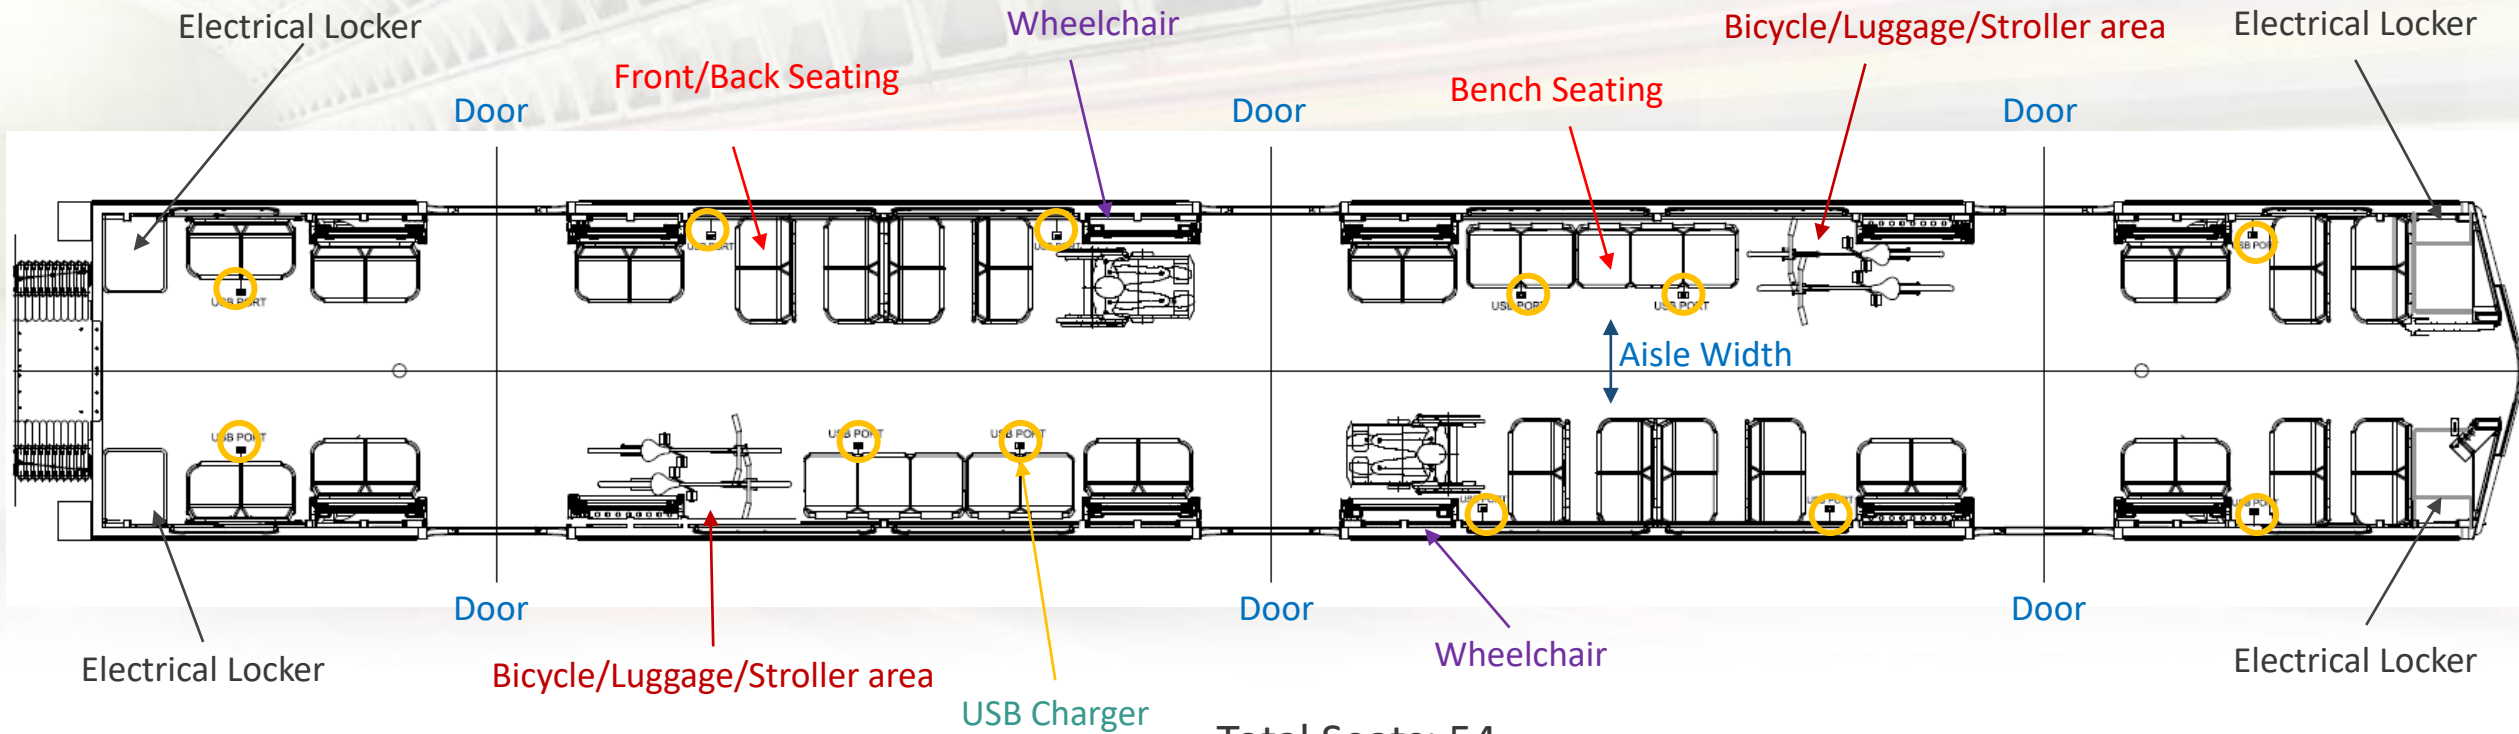

8K Seat Arrangement

A Car

Total Seats: 56
Bench seats: 40
Front/Back seats: 16
Aisle Width: 46.54 "
Standing Capacity: 102 people

B Car

Total Seats: 54
Bench seats: 30
Front/Back seats: 24
Aisle Width: 46.54"
Standing Capacity: 120 people