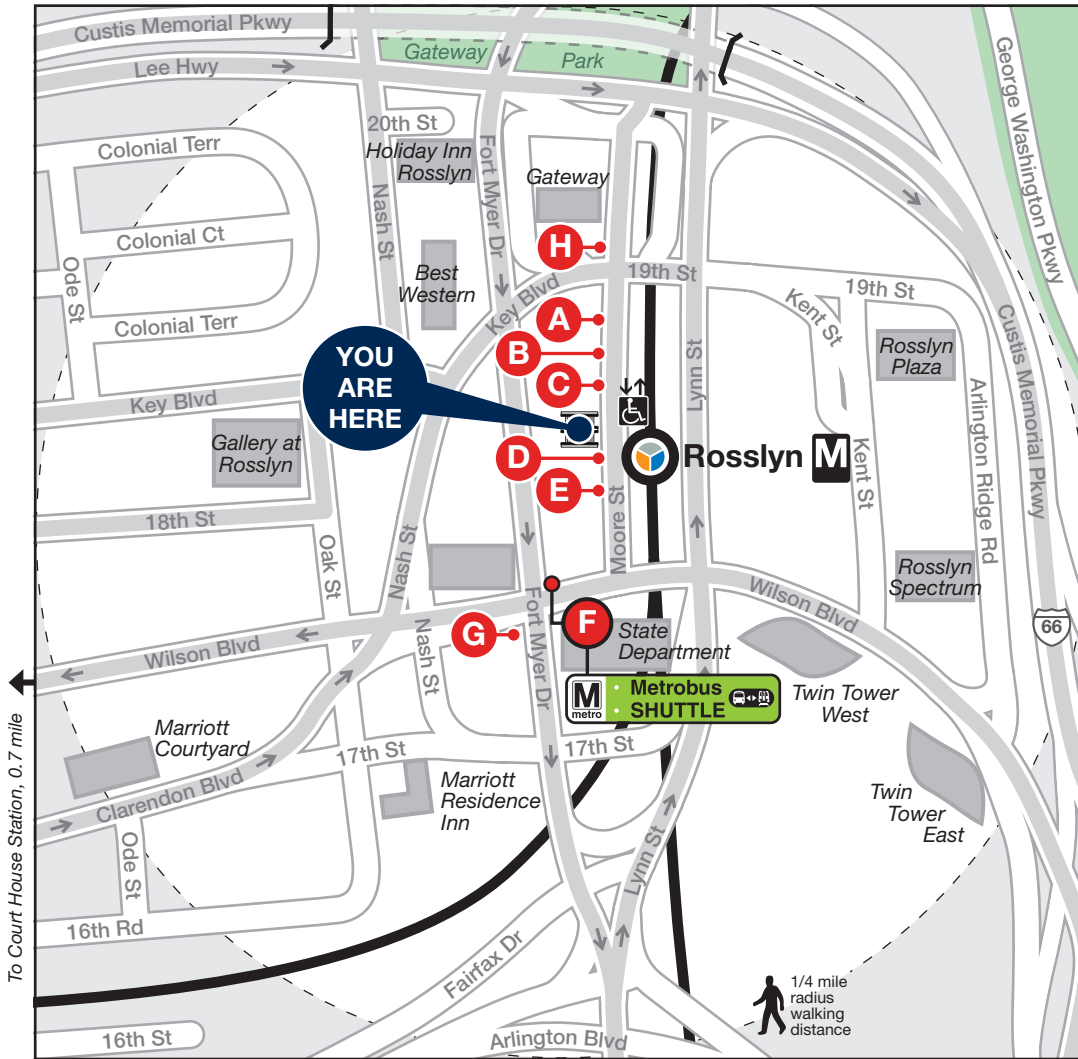

Station Vicinity Map Rosslyn

LEGEND

- A** Bus Stop (on the street)
- A** Bus Bay (at the station)

The lettered discs on this map will help you locate the bus stop or bay near this station. Be advised the letters are not displayed on the street bus stops.

- Elevator
- Escalator
- Bus Route
- Metrorail Station and line

67.041.EVAC-0622

- F** Metrobus SHUTTLE

In the event of an emergency, this bus stop will also be served by shuttle buses.

Approximate Walking Distance to the next Metro Station from this exit

	Distance	Time
Court House	0.7 mile	14 mins

Turn left on Fort Myer Dr and go one block to Wilson Blvd. Turn right on Wilson Blvd and go 6 blocks to Court House Rd.

BUS SERVICE AND BOARDING LOCATIONS

Route	Destination	Board at
METROBUS		
4A	Seven Corners	D
4B	Seven Corners	D
5A	Dulles Airport	B
5A	L'Enfant Plaza M	B
15K	East Falls Church M	B
38B	Ballston-MU M	C
38B	Farragut North/West M	C

Route	Destination	Board at
ART-ARLINGTON TRANSIT		
43	Crystal City M	G
43	Court House M	F
45	Arlington Mill	E
55	East Falls Church M	A
61A	Court House M	E
61B	Court House M	E

Route	Destination	Board at
DC CIRCULATOR		
C	Dupont Circle M	H
GEORGETOWN UNIVERSITY TRANSPORTATION SHUTTLE		
GUTS	Georgetown University	H