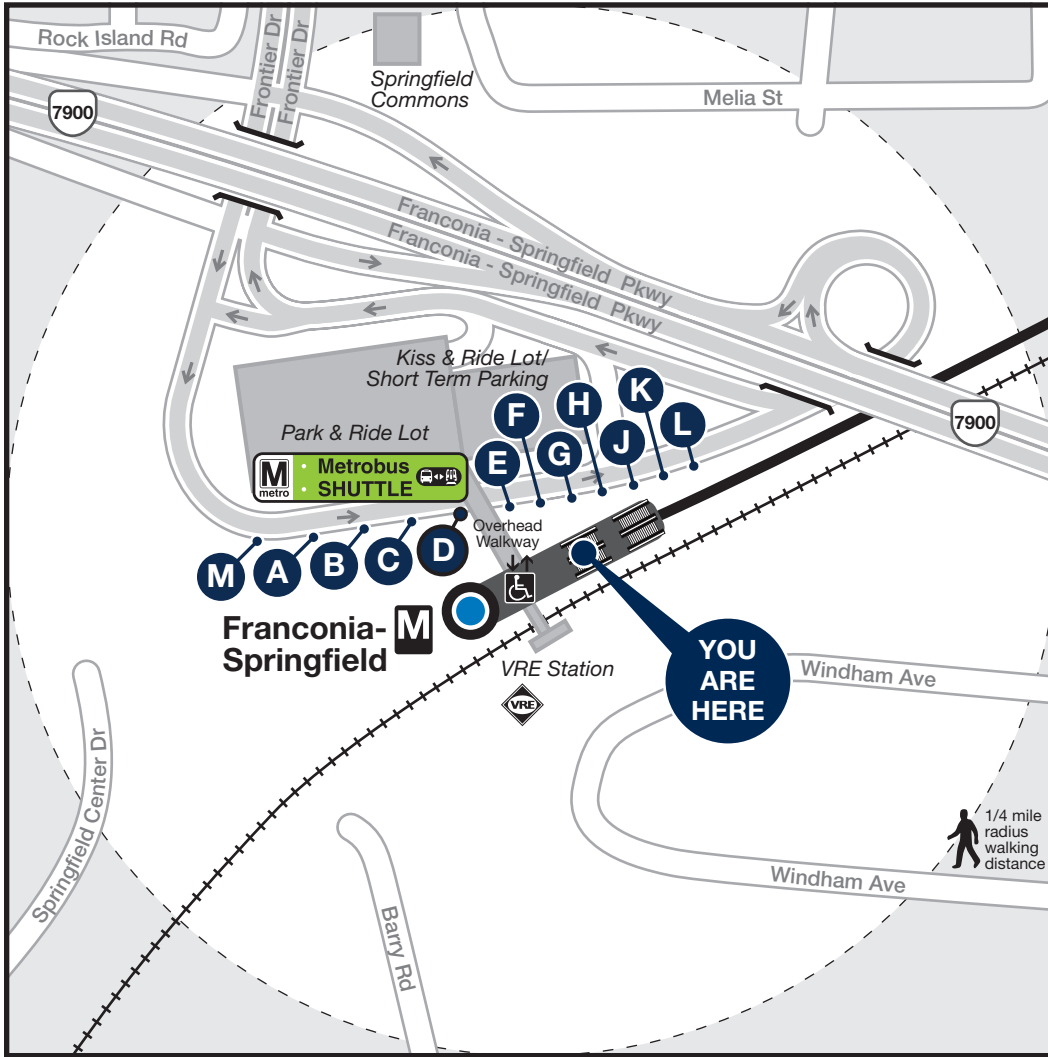

Station Vicinity Map Franconia-Springfield

LEGEND

A Bus Stop (on the street) **A** Bus Bay (at the station)

The lettered discs on this map will help you locate the bus stop or bay near this station. Be advised the letters are not displayed on the street bus stops.

Elevator

Escalator

Bus Route

Metrorail Station and line

86.095.EVAC-0622

D **Metrobus SHUTTLE**

In the event of an emergency, this bus stop will also be served by shuttle buses.

Approximate walking distance to the next Metro Station from this exit

There are no stations within a reasonable walking distance.

BUS SERVICE AND BOARDING LOCATIONS

Route	Destination	Board at
METROBUS		
S80	TAGS-Metro Park	C
S80	TAGS-Springfield Hilton	D
S91	TAGS-Springfield Town Center	D

Route	Destination	Board at
FAIRFAX CONNECTOR		
231	Van Dorn St M	K
232	Van Dorn St M	K
301	Huntington M	L
305	Lorton VRE Station	L
308	Mt Vernon Hospital	L
310	Rolling Valley Park & Ride	F
310	Huntington M	H
321	Van Dorn St M	H
322	Van Dorn St M	F
334	DLA/Gateway 95	J
335	Fort Belvoir	J
340	Saratoga Park & Ride	J