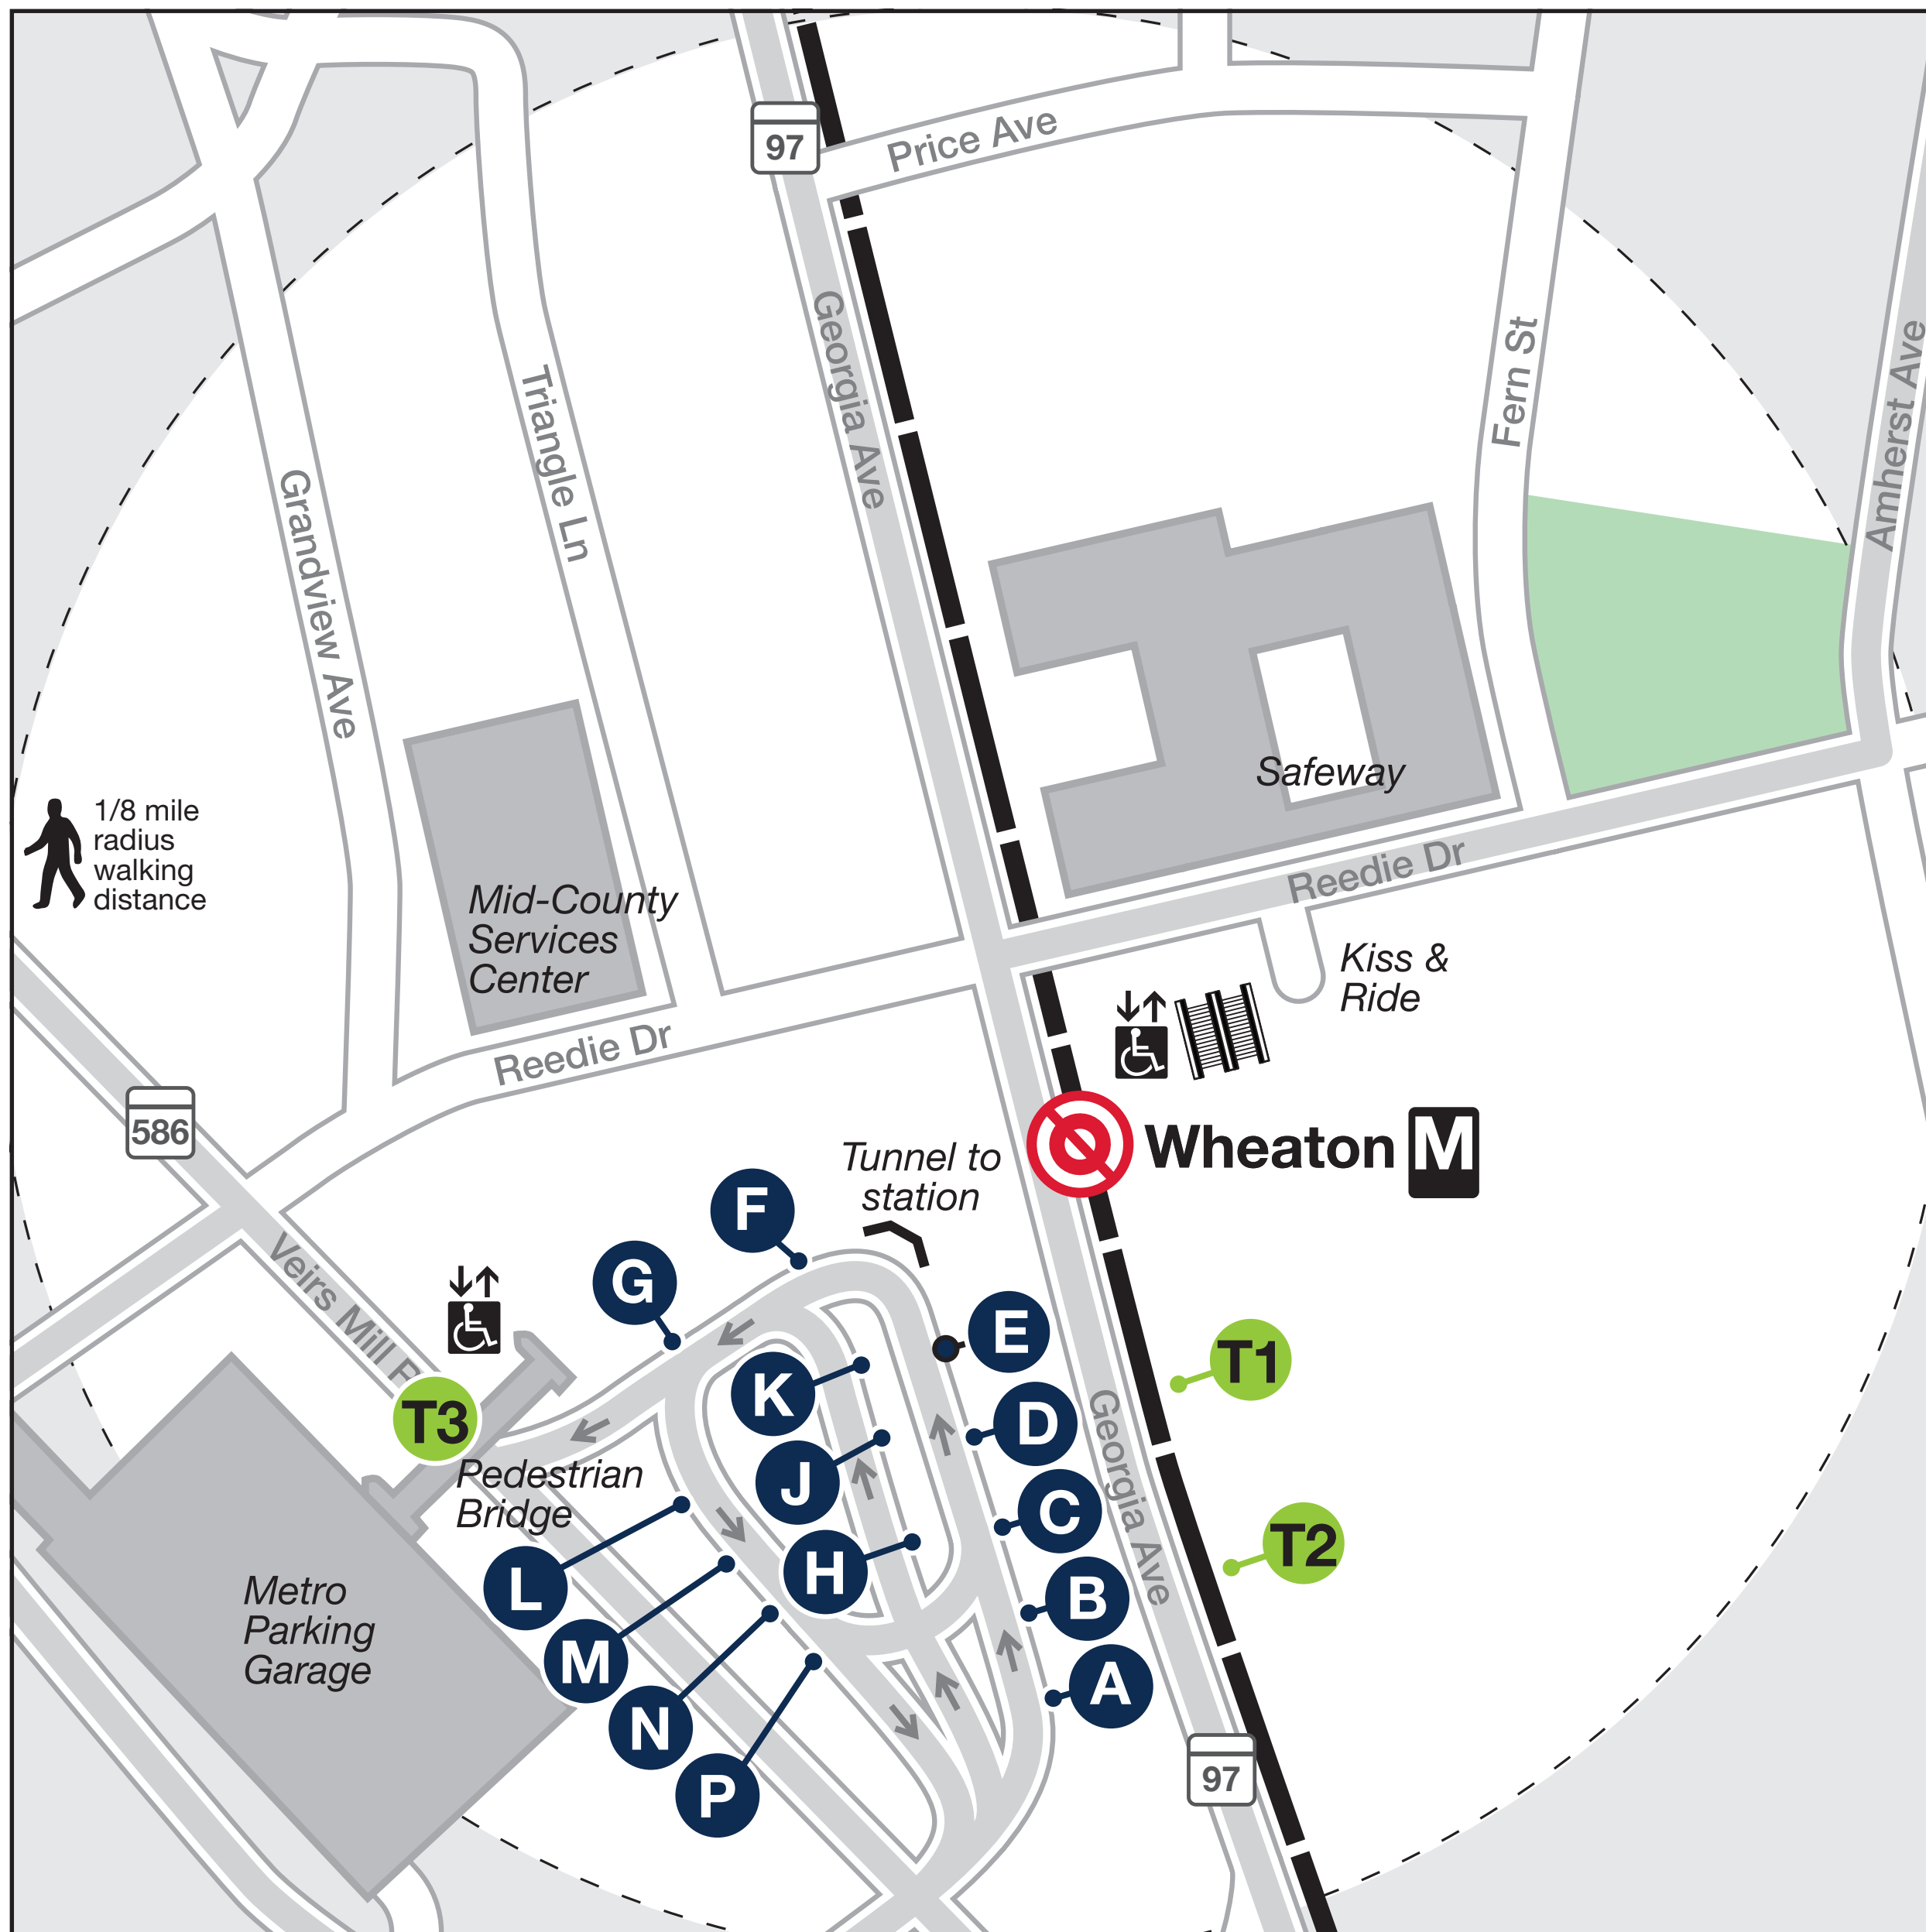

Wheaton

BUS BOARDING LOCATIONS PUNTOS DE EMBARQUE DE AUTOBUSES

Effective: Saturday, June 1 - Saturday, Aug. 31

A partir del sábado 1 de junio al sábado 31 de agosto

LEGEND

Leyenda

- Temporary Bus Stop
Parada de autobús temporal
- Bus Stop
Parada de autobús
- Elevator
Ascensor
- Escalator
Escalera mecánica

BUS SERVICE AND BOARDING LOCATIONS | SERVICIO DE AUTOBÚS Y UBICACIONES DE AUTOBUSES

Route <i>Ruta</i>	Destination <i>Destino</i>	Bus Bay <i>Parada</i>
METRO SHUTTLE BUS		
Local (Southbound)	to Fort Totten M	T1
Limited 1 (Southbound)	to Fort Totten M	T2
Local (Northbound)	to Glenmont M	T3
Limited 1 (Northbound)	to Glenmont M	T3
METROBUS FREQUENT SERVICE		
C2 C4	University Blvd & Riggs Rd	D
Q2 Q4 Q5 Q6	Rockville M	C
Y2 Y7 Y8	Silver Spring M	A
Y2 Y7 Y8	Georgia Ave & Connecticut Ave	E

Route <i>Ruta</i>	Destination <i>Destino</i>	Bus Bay <i>Parada</i>
METROBUS		
C2	Greenbelt M	D
C4	Hyattsville Crossing M	D
C4	Twinbrook M	B
Q2 Q4	Silver Spring M	A
Q2 Q6	Montgomery College	C
Q2 Q6	Shady Grove M	C
Y2 Y8	Medstar Montgomery Medical Center	E
Y7	ICC Park & Ride Lot	E

Route <i>Ruta</i>	Destination <i>Destino</i>	Bus Bay <i>Parada</i>
RIDE ON-MONTGOMERY COUNTY		
7	Forest Glen M	K
8	Silver Spring M	K
9	Silver Spring M	J
31	Glenmont M	H
34	Friendship Heights M	F
34	Aspen Hill	F
37	Potomac Community Center	M
38	North Bethesda M	L
48	Rockville M	G
FLEX	Glenmont-Wheaton Zone	H