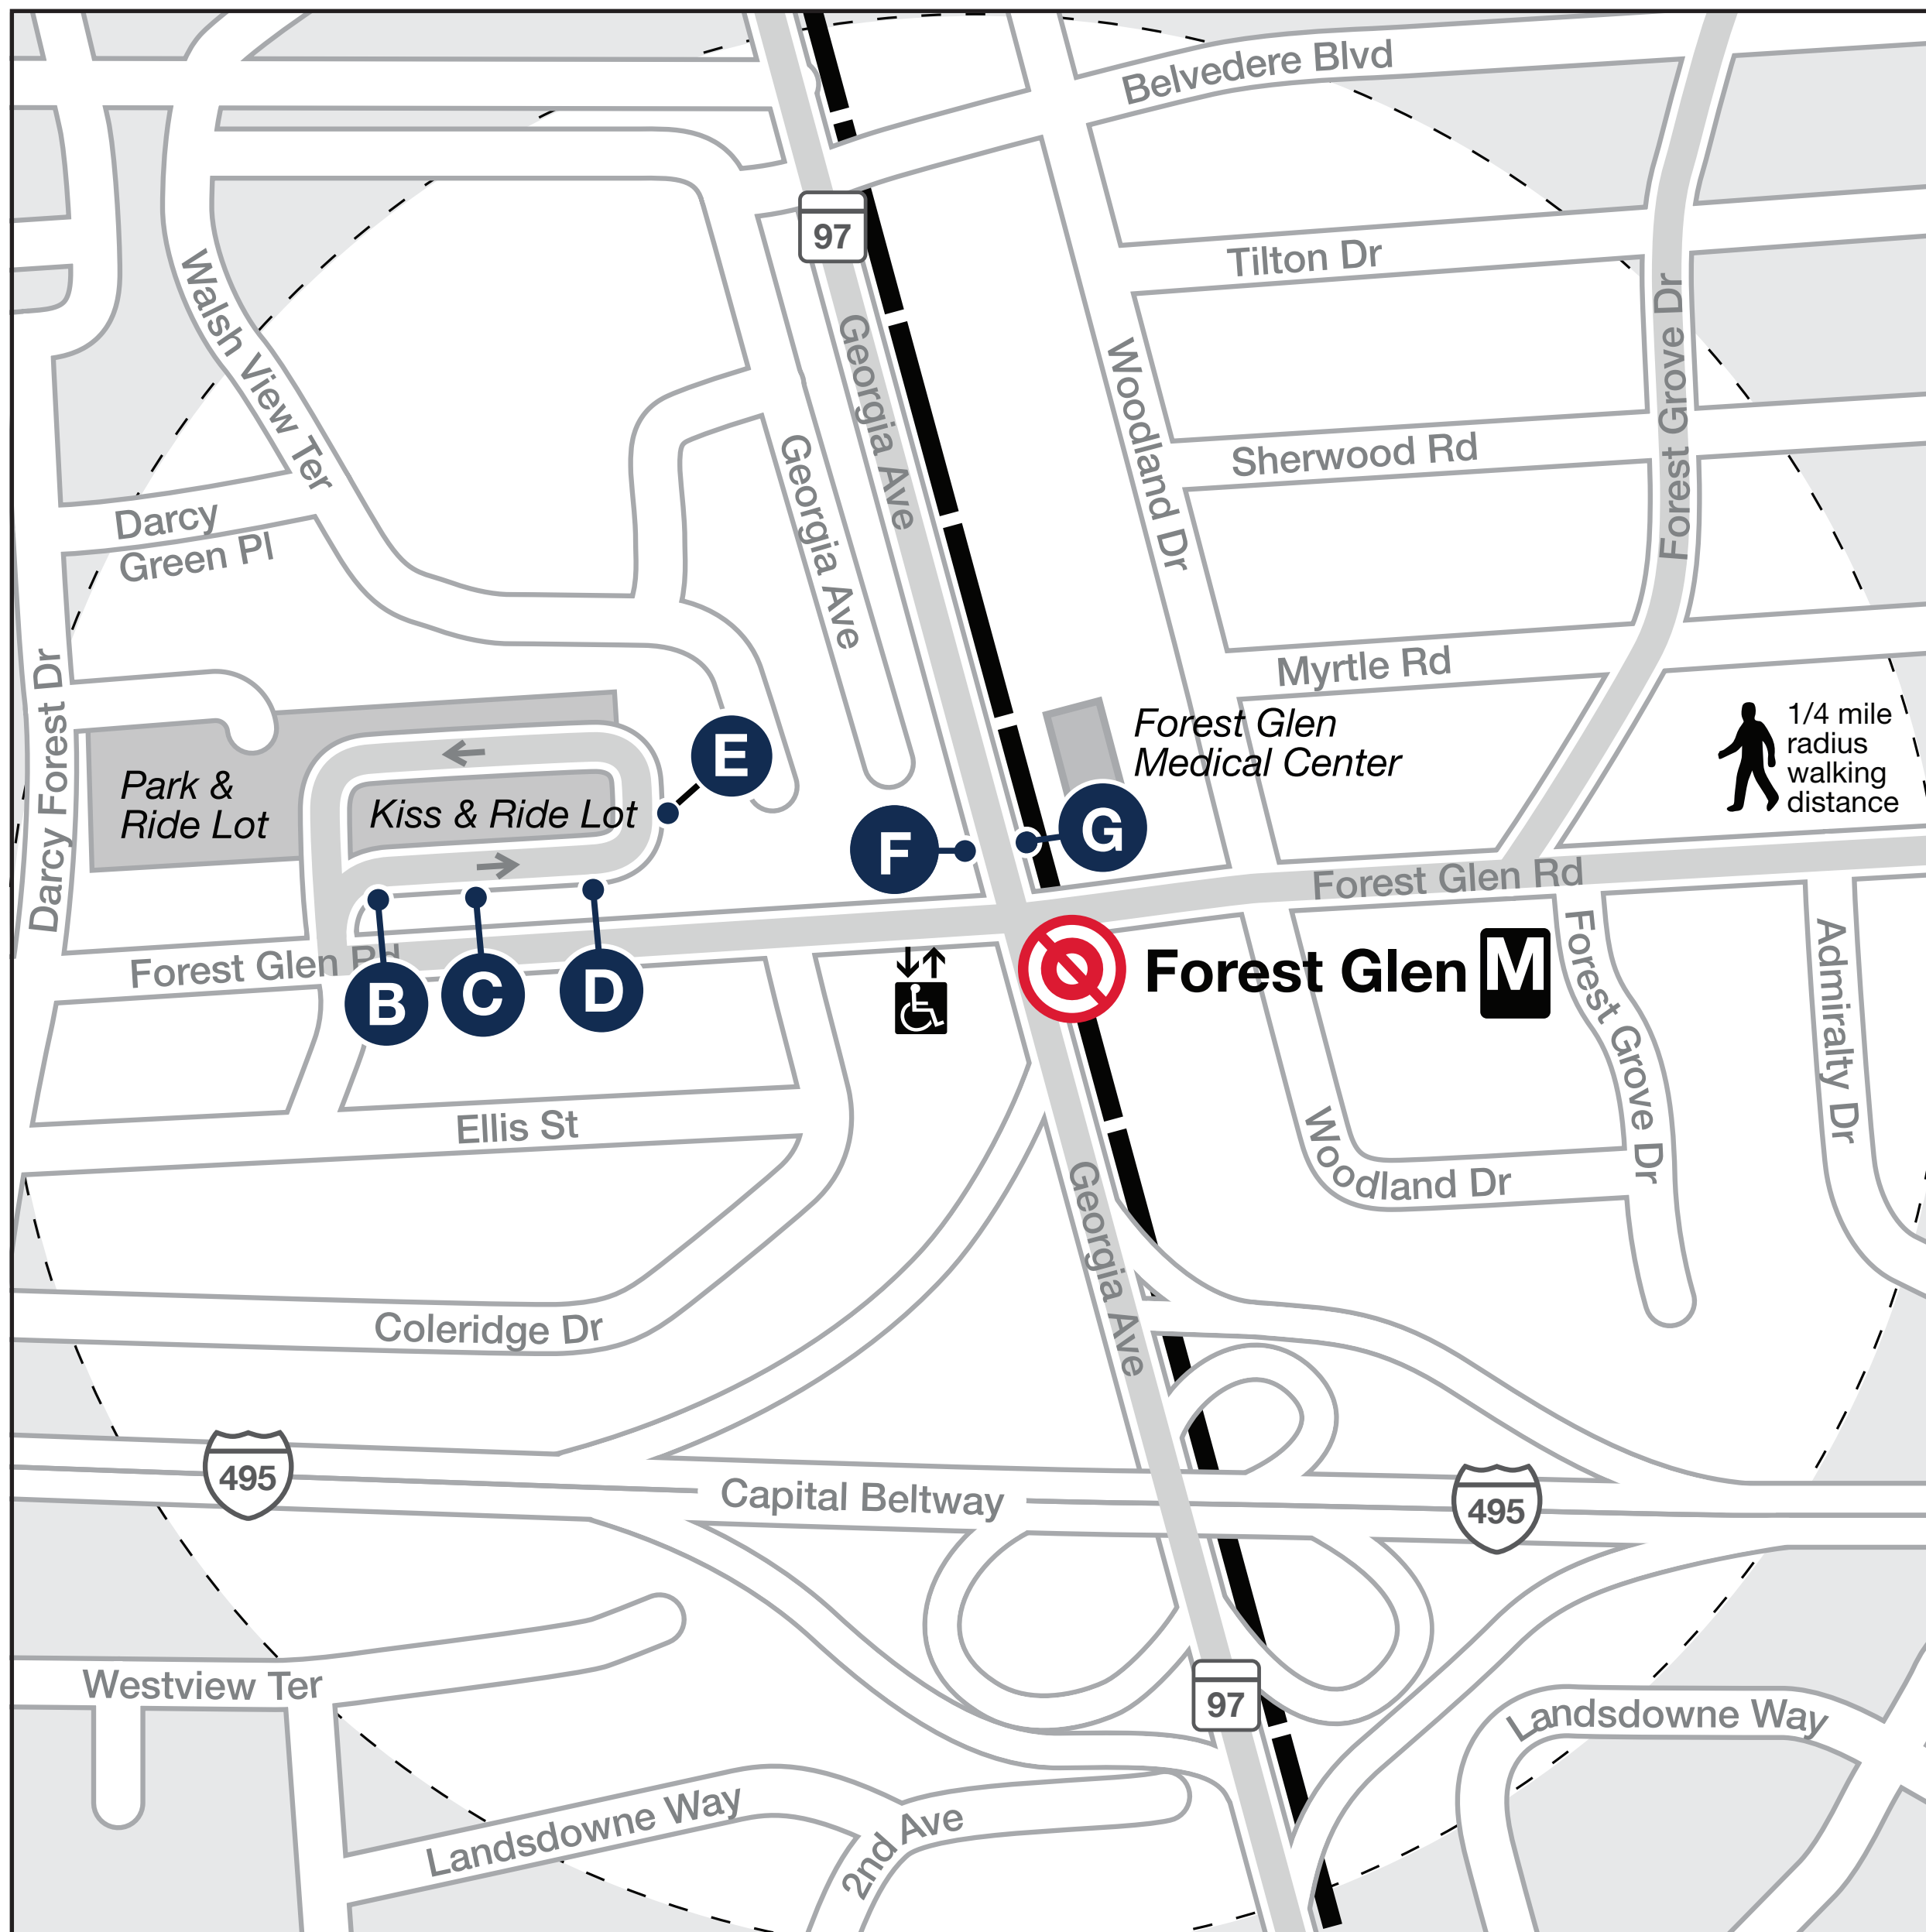

Forest Glen

BUS BOARDING LOCATIONS PUNTOS DE EMBARQUE DE AUTOBUSES

Effective: Saturday, June 1 - Saturday, Aug. 31

A partir del sábado 1 de junio al sábado 31 de agosto

LEGEND

Leyenda

-  Bus Stop
Parada de autobús
-  Elevator
Ascensor
-  Escalator
Escalera mecánica

BUS SERVICE AND BOARDING LOCATIONS | *Servicio de autobús y ubicaciones de autobuses*

Route <i>Ruta</i>	Destination <i>Destino</i>	Bus Bay <i>Parada</i>
METRO SHUTTLE BUS		
Limited 2 (Southbound)	to Fort Totten M	D
Local (Southbound)	to Fort Totten M	F
Local (Northbound)	to Glenmont M	G
METROBUS FREQUENT SERVICE 		
Y2 Y7 Y8	Georgia Ave & Connecticut Ave	G
Y2 Y7 Y8	Silver Spring M	F

Route <i>Ruta</i>	Destination <i>Destino</i>	Bus Bay <i>Parada</i>
METROBUS		
Q2 Q4	Silver Spring M	F
Q2	Shady Grove M	G
Q2	Montgomery College	G
Q2 Q4	Rockville M	G
Y2 Y8	Medstar Montgomery Medical Center	G
Y7	ICC Park & Ride Lot via Leisure World	G

Route <i>Ruta</i>	Destination <i>Destino</i>	Bus Bay <i>Parada</i>
RIDE ON - MONTGOMERY COUNTY		
7	Wheaton M	E
8	Silver Spring M	E
8	Wheaton M	E
HOLY CROSS HOSPITAL SHUTTLE		
	Holy Cross Hospital	B

202-637-7000
wmata.com/majorconstruction
 @wmata