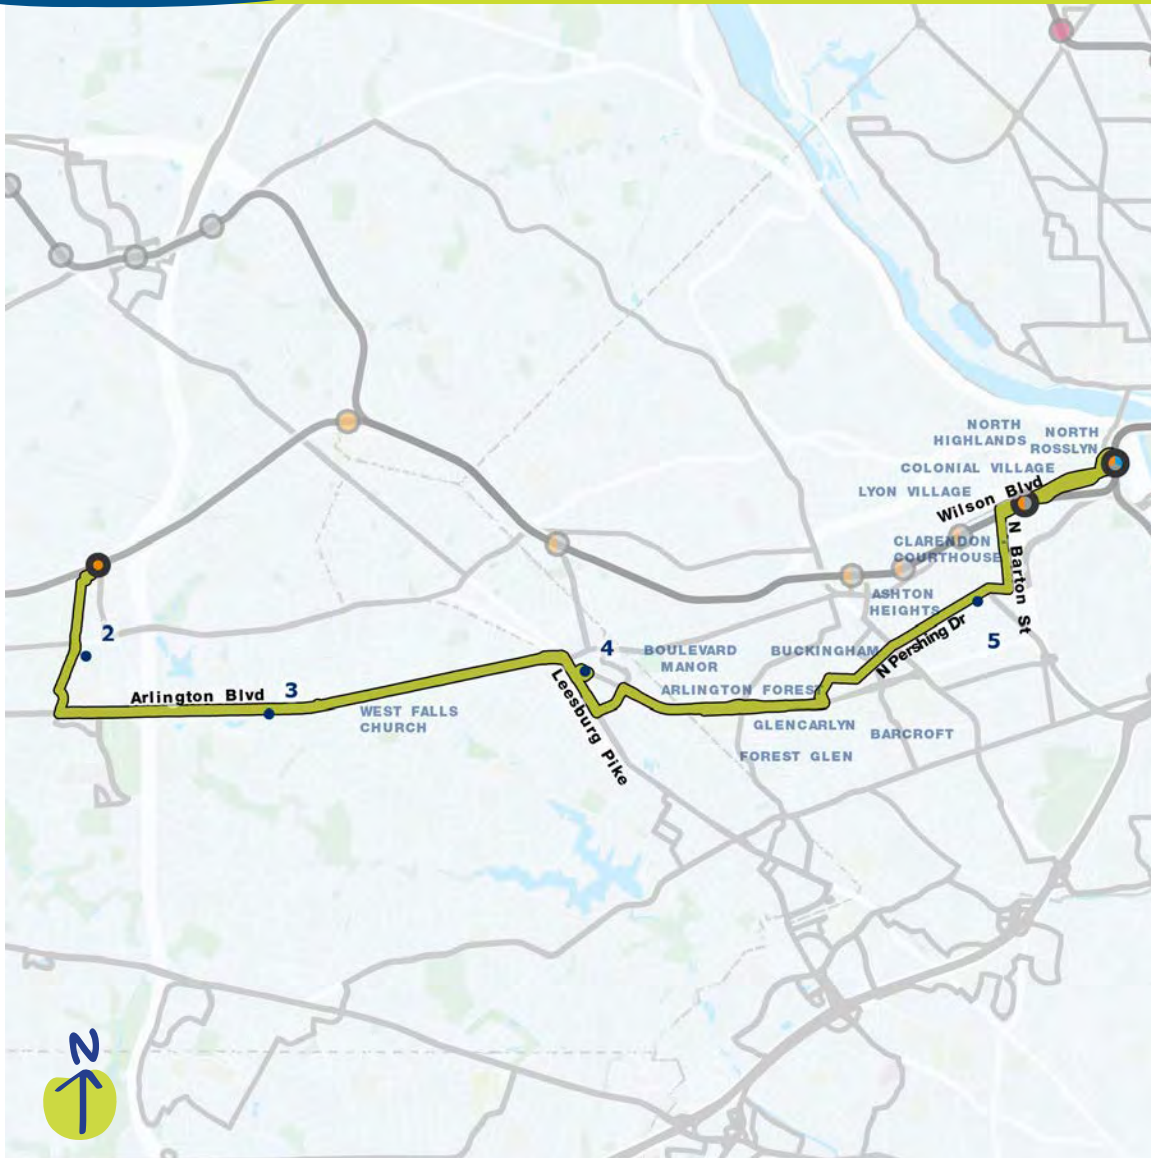

Compare to these current routes:

Metrobus 21C, 7A, 7M, 8W

Where will this route go? ↘

- 1 Van Dorn St Metro Station 
- 2 Pickett Street Plaza
- 3 Landmark Mall
- 4 VHC Health - Primary Care Alexandria
- 5 The Shops at Mark Center
- 6 Mark Center Transit Station
- 7 Inova Cares Clinic for Families - Alexandria
- 8 Harris Teeter
- 9 Village at Shirlington
- 10 Shirlington Transit Center
- 11 Pentagon Transit Center 

Compare to these current routes:

Metrobus REX

Where will this route go? ↘

- 1 King Street-Old Town Metro Station
- 2 Eisenhower Ave Metro Station
- 3 Huntington Metro Station
- 4 Kings Crossing
- 5 Beacon Center
- 6 Mount Vernon Plaza
- 7 Mount Vernon Crossroads
- 8 Gum Springs Shopping Center
- 9 Inova Cares Clinic
- 10 Potomac Square
- 11 Engleside Plaza
- 12 Woodlawn Shopping Center
- 13 Fort Belvoir Community Hospital
- 14 Fort Belvoir Commissary

Culmore - Crystal City

Proposed service in the draft Visionary Network

Compare to these current routes:
Metrobus 16A, 16C, 16E, 16G, 16H, 16M

Where will this route go? ↘

- 1 Crossroads Center
- 2 The Shoppes at Baileys Crossroads
- 3 Food Star
- 4 Leesburg Pike Plaza
- 5 Crossroads Place
- 6 Columbia Pike Plaza
- 7 Arlington Mill Community Center
- 8 Harris Teeter
- 9 Arlington Free Clinic
- 10 Giant
- 11 Target
- 12 Pentagon City Metro Station
- 13 Fashion Centre at Pentagon City
- 14 Crystal City Metro Station

Dunn Loring-Merrifield - Rosslyn

Proposed service in the draft Visionary Network

Compare to these current routes:

Metrobus 1A, 1B, 4B

Where will this route go? ↘

- 1 **Dunn Loring Metro Station**
- 2 **Mosaic District**
- 3 **Thomas Jefferson Library**
- 4 **Seven Corners Transit Center**
- 5 **Lyon Park Community Center**
- 6 **Court House Metro Station**
- 7 **Rosslyn Metro Station**