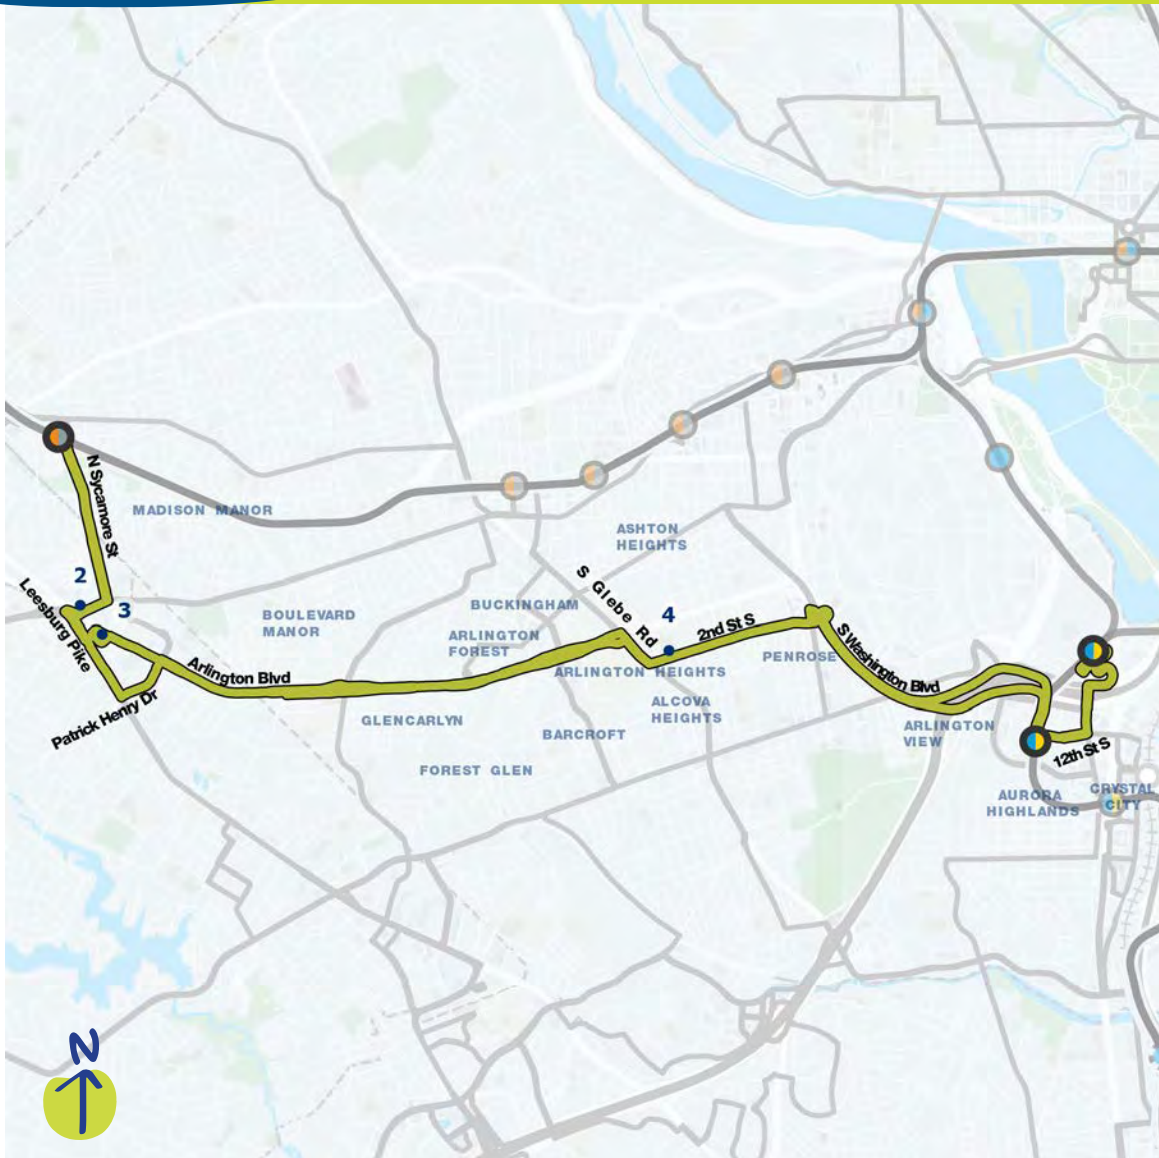

Fair Oaks - Dunn Loring-Merrifield

Proposed service in the draft Visionary Network

Compare to these current routes:

Metrobus 1A, 1C, 2B

Where will this route go? ↘

- 1 Fair Oaks Mall
- 2 Monument Drive Park and Ride
- 3 Oak Marr Recreation Center
- 4 Oakton Shopping Center
- 5 Vienna Metro Station
- 6 Pan Am Shopping Center
- 7 Mosaic District
- 8 Dunn Loring Metro Station

East Falls Church - Pentagon

Proposed service in the draft Visionary Network

Compare to these current routes:

Where will this route go? ↘

- 1 East Falls Church Metro Station
- 2 Eden Center
- 3 Seven Corners Transit Center
- 4 Thomas Jefferson Middle School
- 5 Pentagon City Metro Station
- 6 Pentagon Transit Center