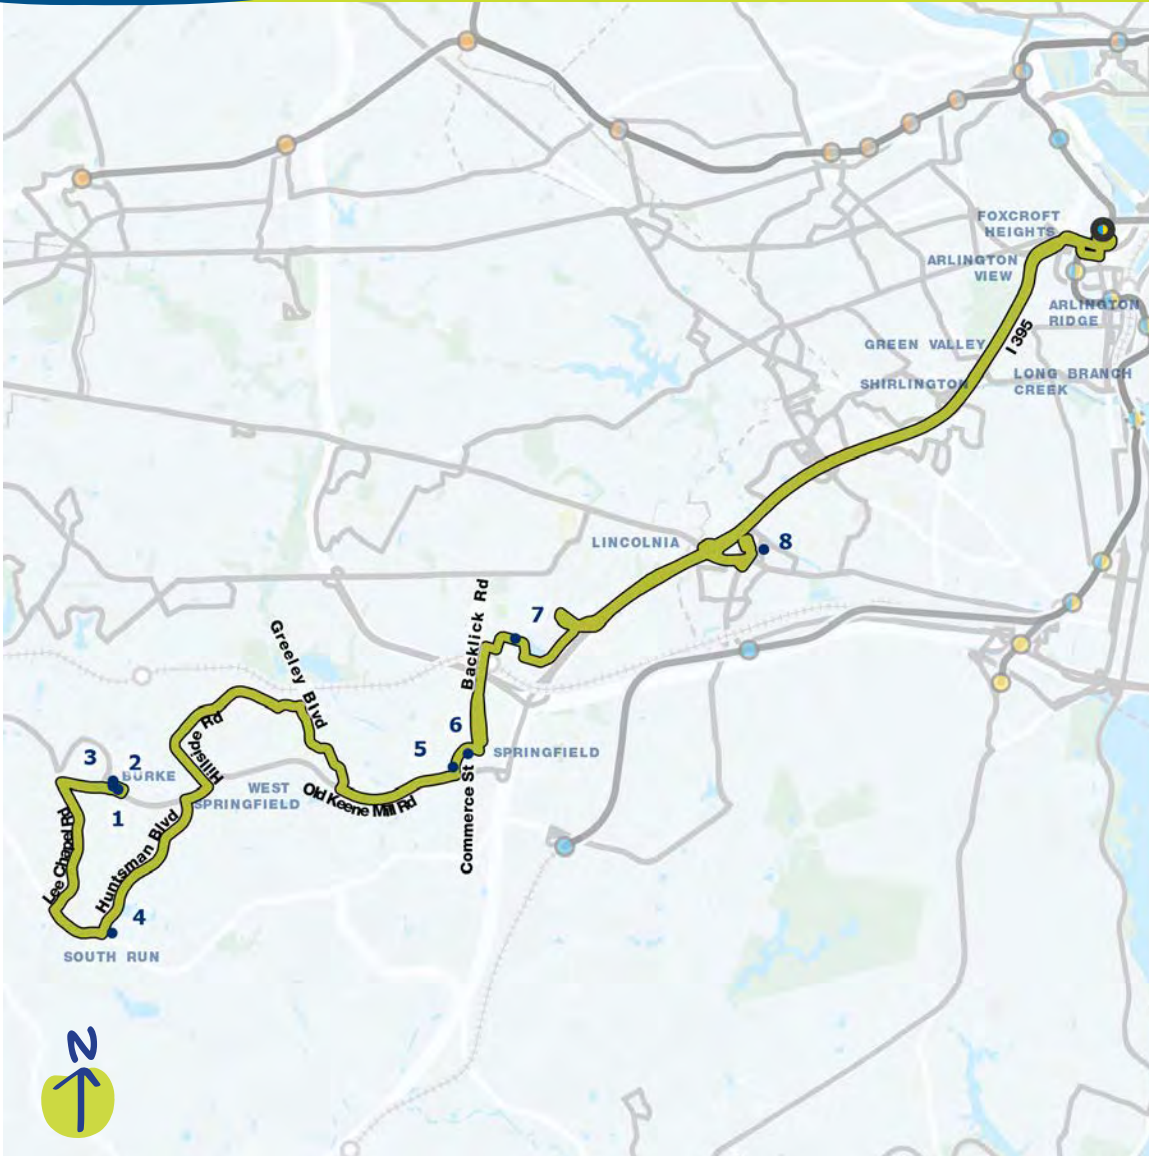

Compare to these current routes:

Metrobus 17M, 18G, 18J, 18P

Where will this route go? ↘

- 1 Rolling Valley Park and Ride
- 2 AFC Urgent Care Burke
- 3 Rolling Valley Shopping Center
- 4 Huntsman Square Shopping Center
- 5 Richard Byrd Library
- 6 Springfield Plaza
- 7 Fairfax Sportsplex
- 8 Landmark Mall
- 9 Pentagon Transit Center 