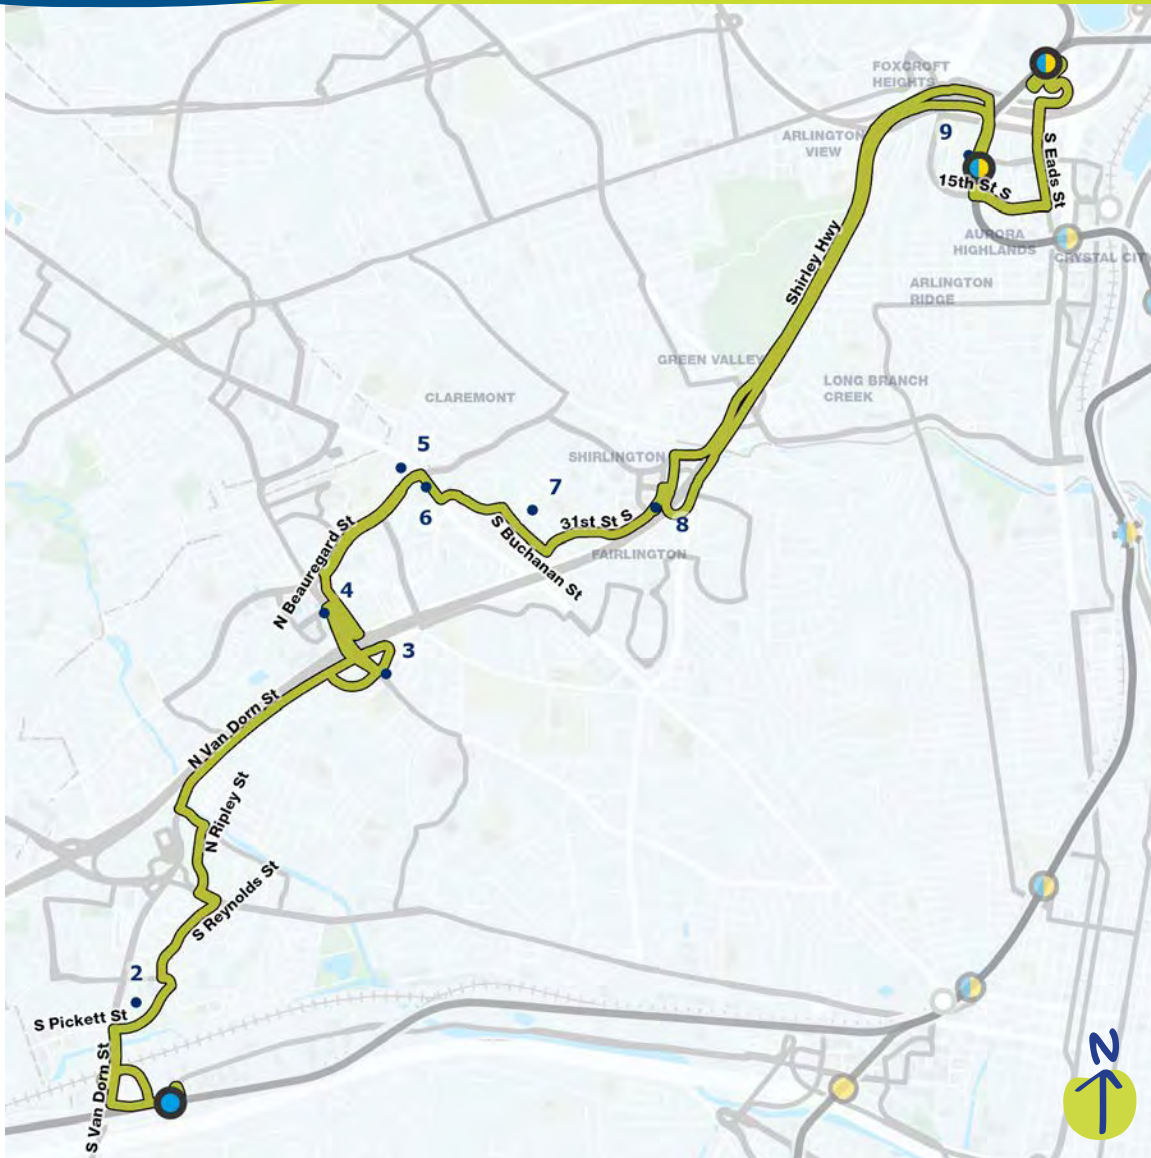

Where will this route go? ↘

- 1 Pentagon Transit Center 
- 2 Pentagon Row
- 3 Crystal City Metro Station 
- 4 Gunston Community Center
- 5 Arlington Center
- 6 Food Star
- 7 Alexandria Neighborhood Health
- 8 Mount Vernon Recreation Center
- 9 Braddock Rd Metro Station 

Van Dorn Street - Pentagon

Proposed service in the draft Visionary Network

Compare to these current routes:

Metrobus 21C, 7A, 7M, 8W

Where will this route go? ↘

- 1 Van Dorn St Metro Station
- 2 Van Dorn Station Shopping Center
- 3 Beauregard Medical Center
- 4 Southern Towers
- 5 Inova Cares Clinic for Families - Alexandria
- 6 Harris Teeter
- 7 Fairlington Villages Community Center
- 8 Shirlington Transit Center
- 9 Fashion Centre at Pentagon City
- 10 Pentagon City Metro Station
- 11 Pentagon Transit Center