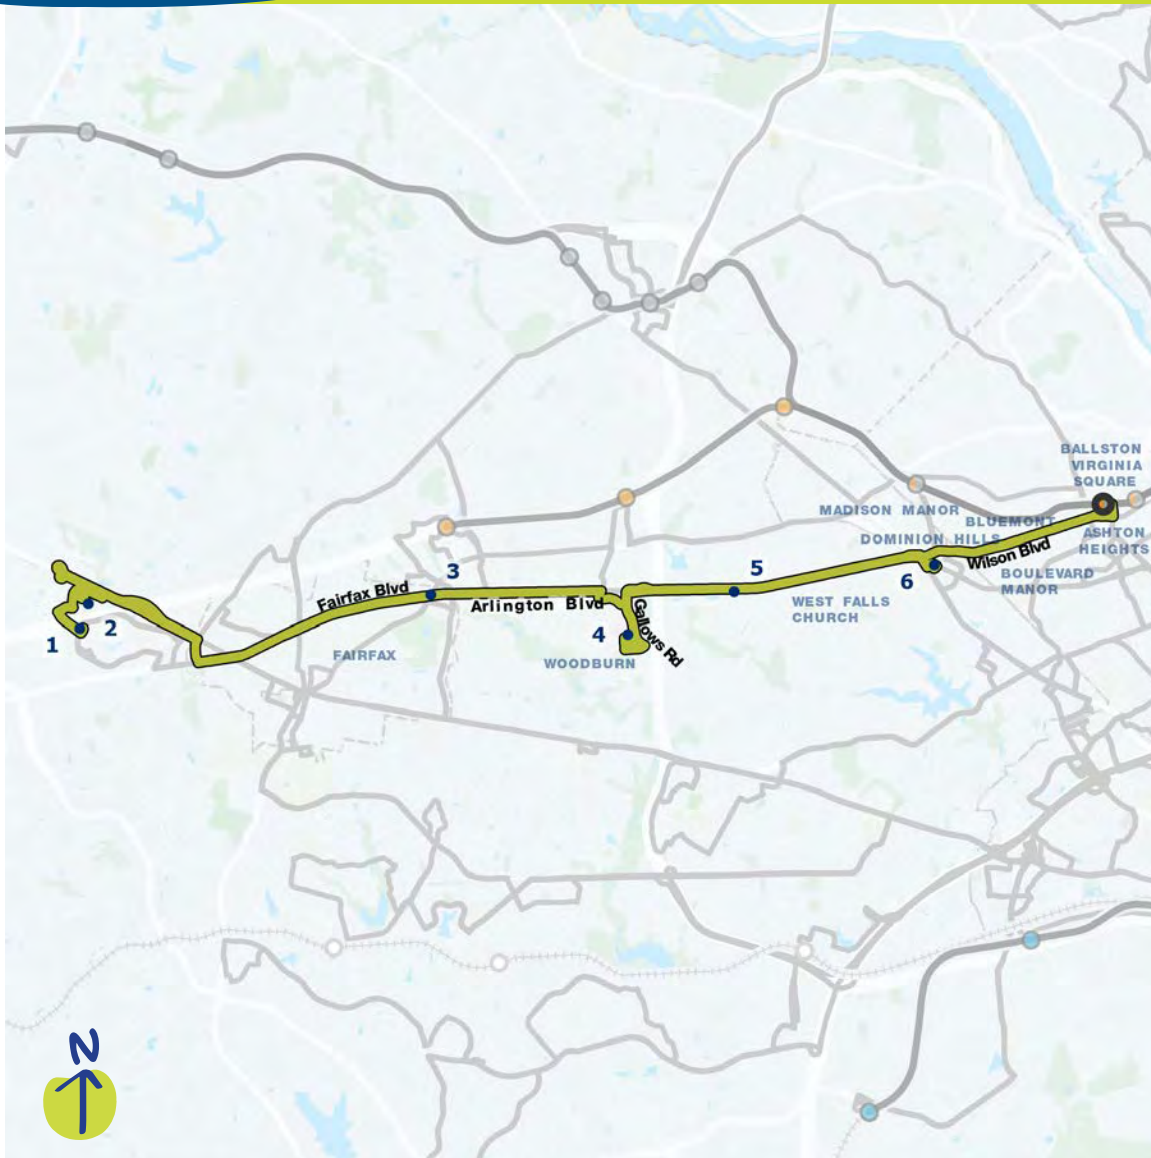

6MU - Ballston-MU

Proposed service in the draft Visionary Network

Compare to these current routes:

Metrobus 2A

Where will this route go? ↘

- 1 George Mason University
- 2 City of Fairfax
- 3 Fairfax Circle
- 4 Dunn Loring Metro Station
- 5 Downtown Falls Church
- 6 East Falls Church Metro Station
- 7 Westover Library
- 8 Ballston-MU Metro Station

Fair Oaks - Ballston-MU

Proposed service in the draft Visionary Network

Compare to these current routes:

Metrobus 1A, 1B, 1C

Where will this route go? ↘

- 1 Monument Drive Park and Ride
- 2 Fair Oaks Mall
- 3 Fairfax Circle
- 4 Inova Fairfax Hospital
- 5 Thomas Jefferson Library
- 6 Seven Corners Transit Center
- 7 Ballston-MU Metro Station 

Seven Corners Transit Center - Farragut Square

Proposed service in the draft Visionary Network

Compare to these current routes:

Metrobus 1A, 1B, 38B

Where will this route go? ↘

- 1 Seven Corners Transit Center
- 2 Safeway
- 3 Target
- 4 Ballston Quarter
- 5 Virginia Sq-GMU Metro Station
- 6 Clarendon Metro Station
- 7 Court House Metro Station
- 8 Rosslyn Metro Station
- 9 Georgetown Park
- 10 George Washington University Hospital
- 11 Farragut North Metro Station
- 12 Farragut West Metro Station