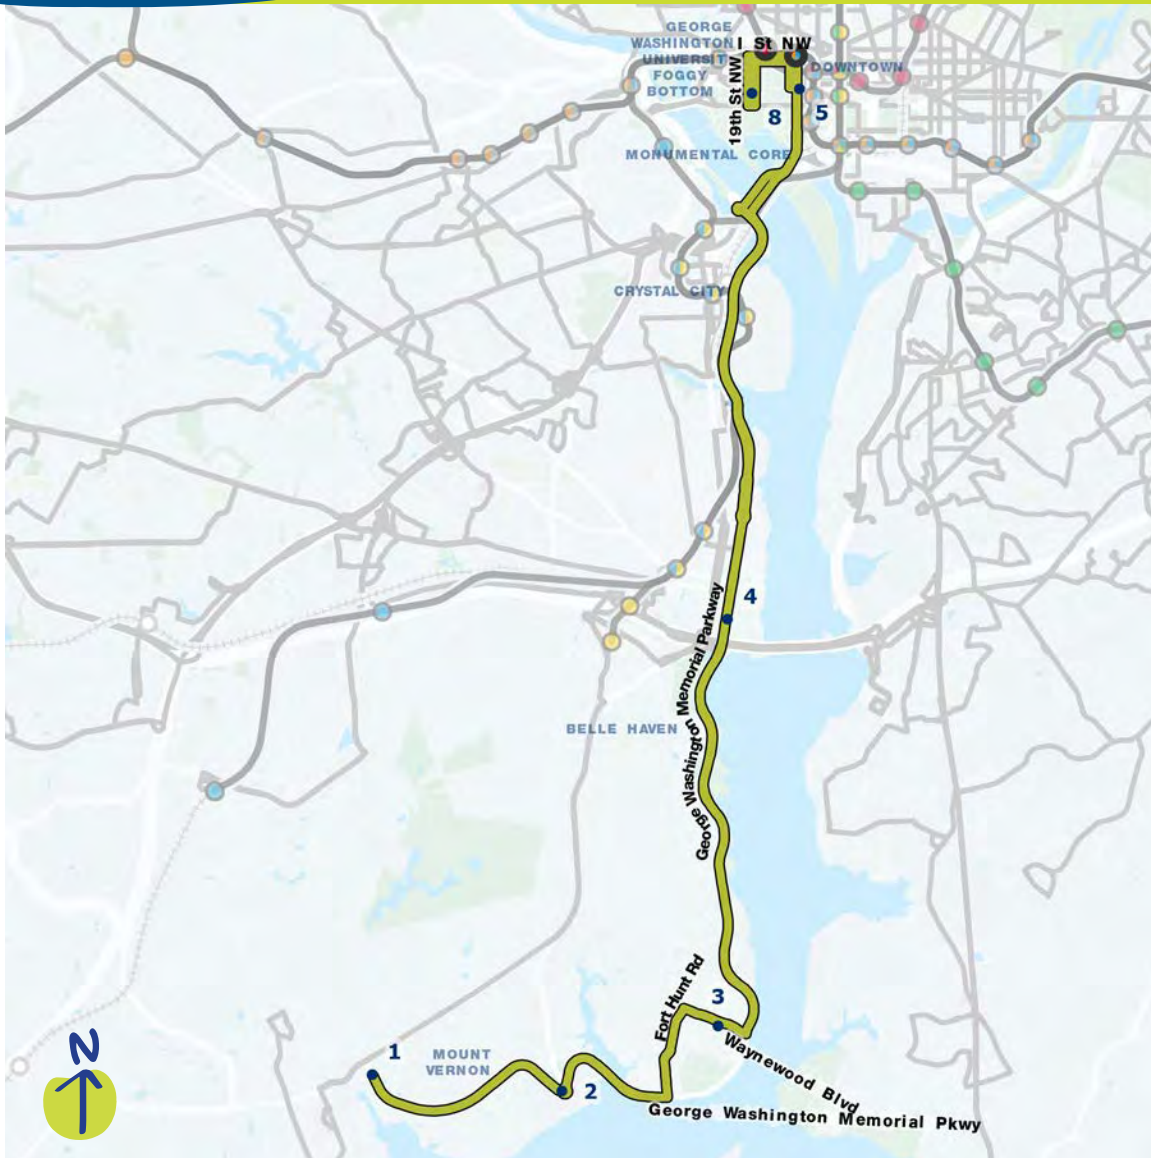

Mount Vernon - Foggy Bottom

Proposed service in the draft Visionary Network

Compare to these current routes:

Metrobus 11C, 11Y, DC3

Where will this route go? ↘

- 1 George Washington's Distillery & Grist Mill
- 2 Mt Vernon
- 3 Waynewood Recreation Association Pool
- 4 VHC Health - Primary Care Old Town
- 5 The John Wilson Building
- 6 McPherson Sq Metro Station
- 7 Farragut North Metro Station
- 8 US Department of the Interior