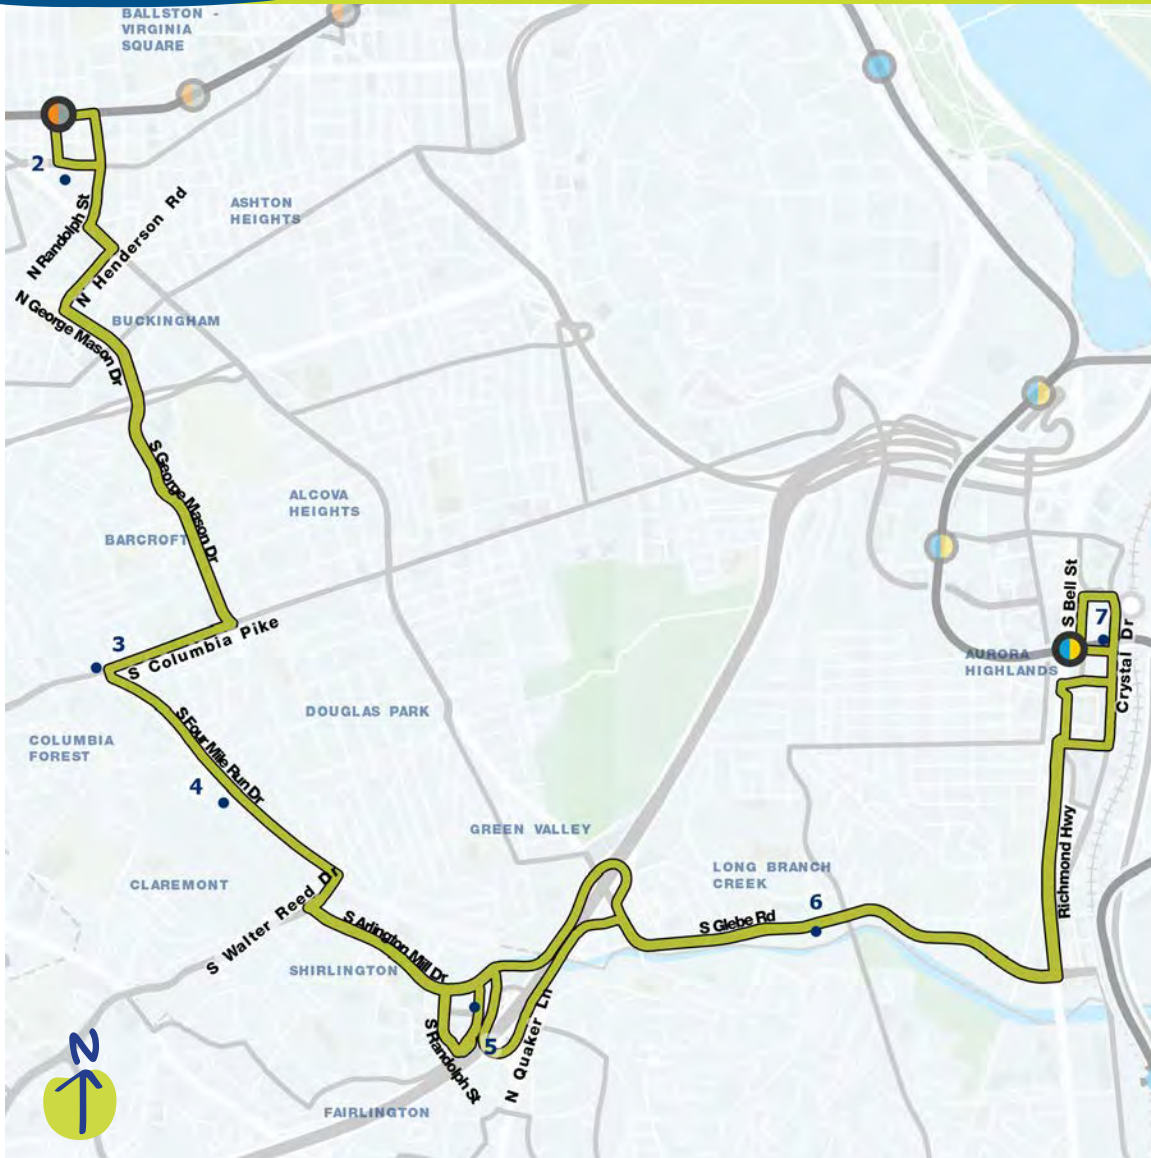

Ballston-MU - Crystal City

Proposed service in the draft Visionary Network

Compare to these current routes:

Metrobus 22A, 23A, 23B, 23T

Where will this route go? ↘

- 1 Ballston-MU Metro Station
- 2 Ballston Quarter
- 3 Barcroft Shopping Center
- 4 Barcroft Community Center
- 5 Village at Shirlington
- 6 Arlington Center
- 7 Crystal City Shops
- 8 Crystal City Metro Station