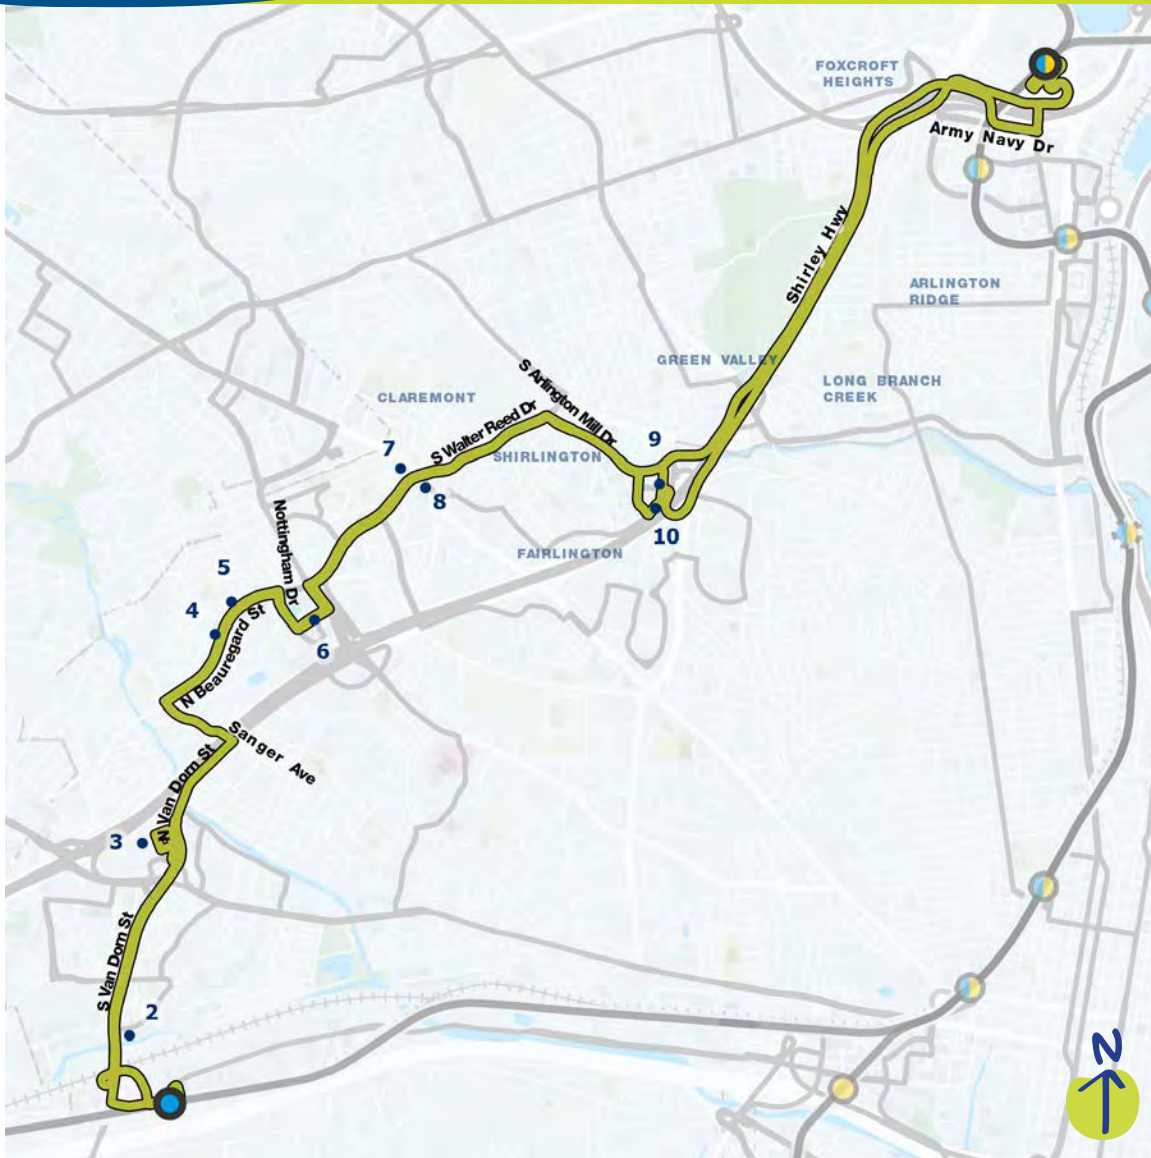

Tyson's Westpark - King St-Old Town

Proposed service in the draft Visionary Network

Compare to these current routes:

Metrobus 26A, 28A, 8W

Where will this route go? ↘

- 1 Tyson's Westpark Transit Station
- 2 Tyson's Metro Station
- 3 Tyson's Corner Center
- 4 Downtown Falls Church
- 5 East Falls Church Metro Station
- 6 Seven Corners Transit Center
- 7 Bailey's Crossroads
- 8 Mark Center Transit Station
- 9 Southern Towers
- 10 Inova Alexandria Hospital
- 11 King Street-Old Town Metro Station

When Metrorail isn't in operation, VA180 has a late-night extension that continues from Tyson's Westpark to Dulles International Airport via Dulles Access Road / VA 267.

Van Dorn Street - Pentagon

Proposed service in the draft Visionary Network

Compare to these current routes:

Metrobus 21C, 7A, 7M, 8W

Where will this route go? ↘

- 1 Van Dorn St Metro Station 
- 2 Pickett Street Plaza
- 3 Landmark Mall
- 4 VHC Health - Primary Care Alexandria
- 5 The Shops at Mark Center
- 6 Mark Center Transit Station
- 7 Inova Cares Clinic for Families - Alexandria
- 8 Harris Teeter
- 9 Village at Shirlington
- 10 Shirlington Transit Center
- 11 Pentagon Transit Center 

Compare to these current routes:

Metrobus REX

Where will this route go? ↘

- 1 King Street-Old Town Metro Station
- 2 Eisenhower Ave Metro Station
- 3 Huntington Metro Station
- 4 Kings Crossing
- 5 Beacon Center
- 6 Mount Vernon Plaza
- 7 Mount Vernon Crossroads
- 8 Gum Springs Shopping Center
- 9 Inova Cares Clinic
- 10 Potomac Square
- 11 Engleside Plaza
- 12 Woodlawn Shopping Center
- 13 Fort Belvoir Community Hospital
- 14 Fort Belvoir Commissary