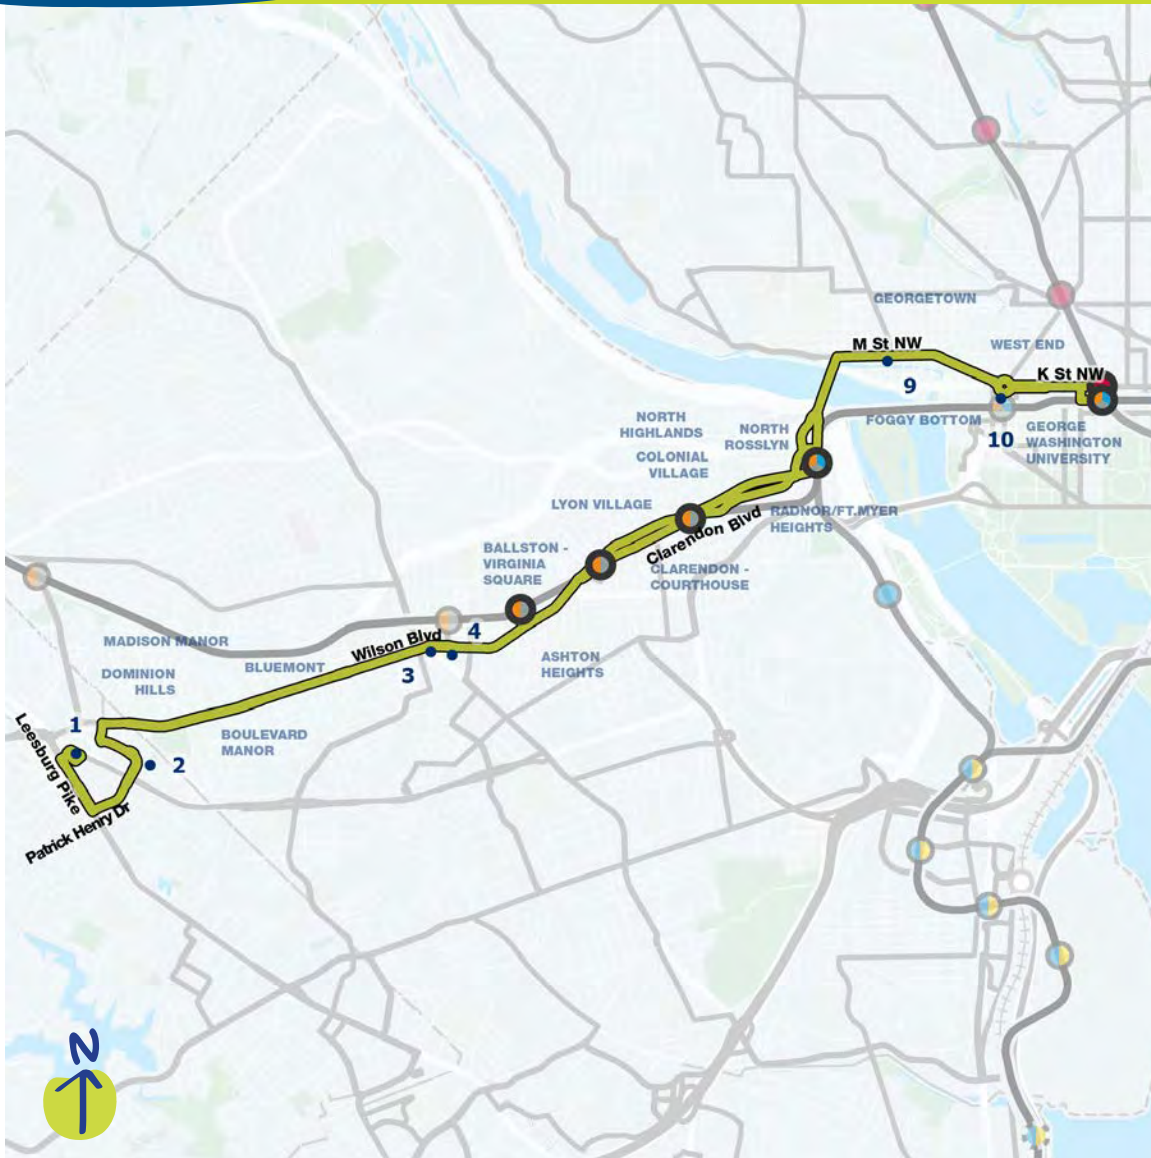

Fair Oaks - Ballston-MU

Proposed service in the draft Visionary Network

Compare to these current routes:

Metrobus 1A, 1B, 1C

Where will this route go? ↘

- 1 Monument Drive Park and Ride
- 2 Fair Oaks Mall
- 3 Fairfax Circle
- 4 Inova Fairfax Hospital
- 5 Thomas Jefferson Library
- 6 Seven Corners Transit Center
- 7 Ballston-MU Metro Station 

Seven Corners Transit Center - Farragut Square

Proposed service in the draft Visionary Network

Compare to these current routes:

Metrobus 1A, 1B, 38B

Where will this route go? ↘

- 1 Seven Corners Transit Center
- 2 Safeway
- 3 Target
- 4 Ballston Quarter
- 5 Virginia Sq-GMU Metro Station
- 6 Clarendon Metro Station
- 7 Court House Metro Station
- 8 Rosslyn Metro Station
- 9 Georgetown Park
- 10 George Washington University Hospital
- 11 Farragut North Metro Station
- 12 Farragut West Metro Station