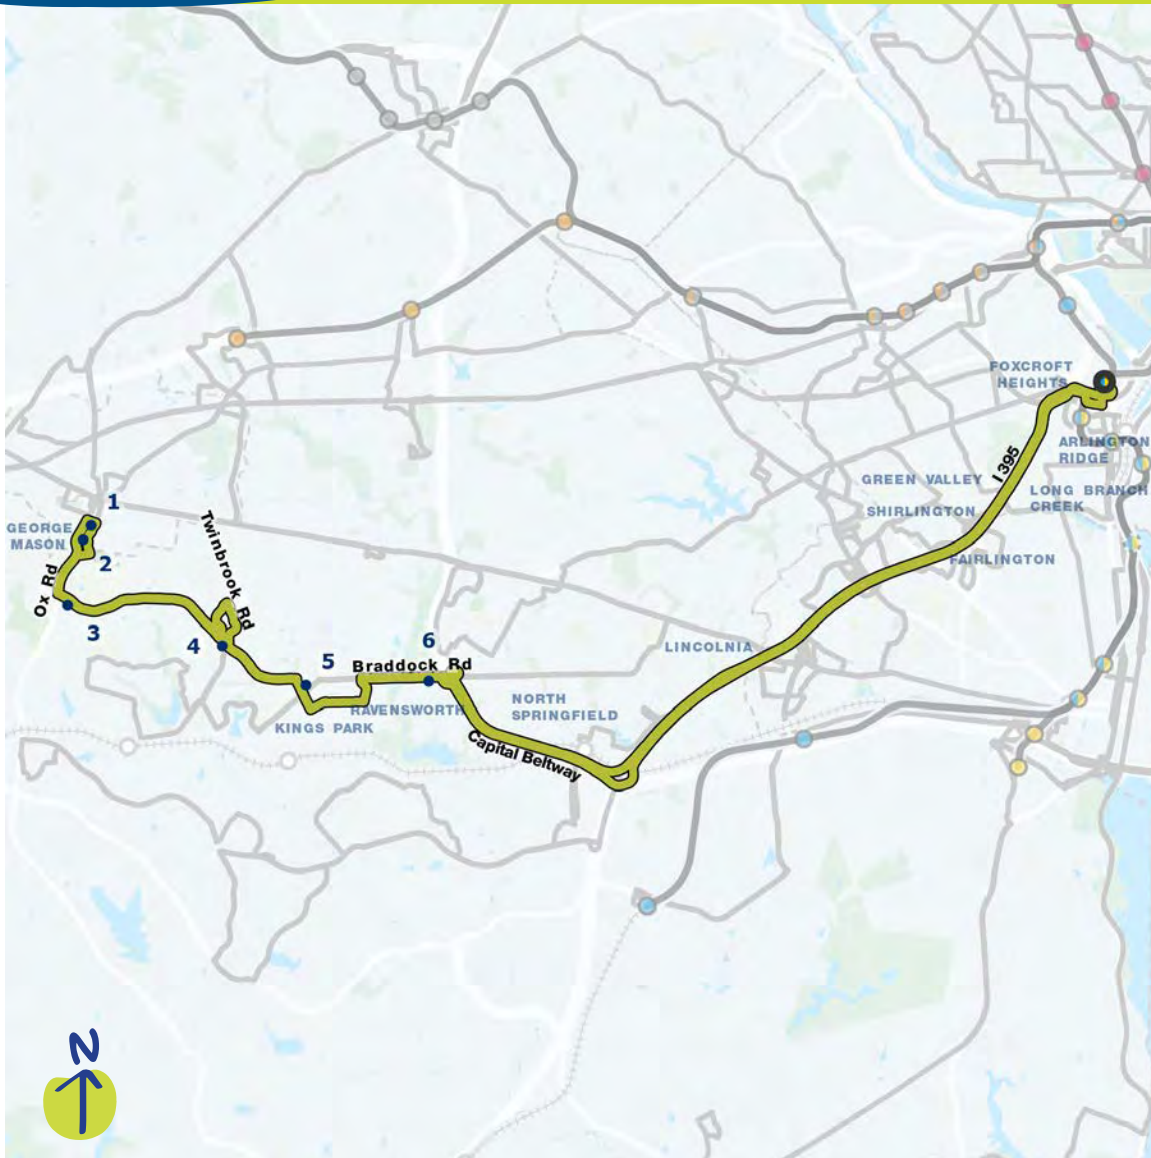

GMU - Pentagon

Proposed service in the draft Visionary Network

Compare to these current routes:

Metrobus 17B, 17G, 17K

Where will this route go? ↘

- 1 Fairfax City Hall
- 2 George Mason University
- 3 University Mall Shopping Center
- 4 Twinbrooke Shopping Center
- 5 Kings Park Shopping Center
- 6 Ravensworth Shopping Center
- 7 Pentagon Transit Center