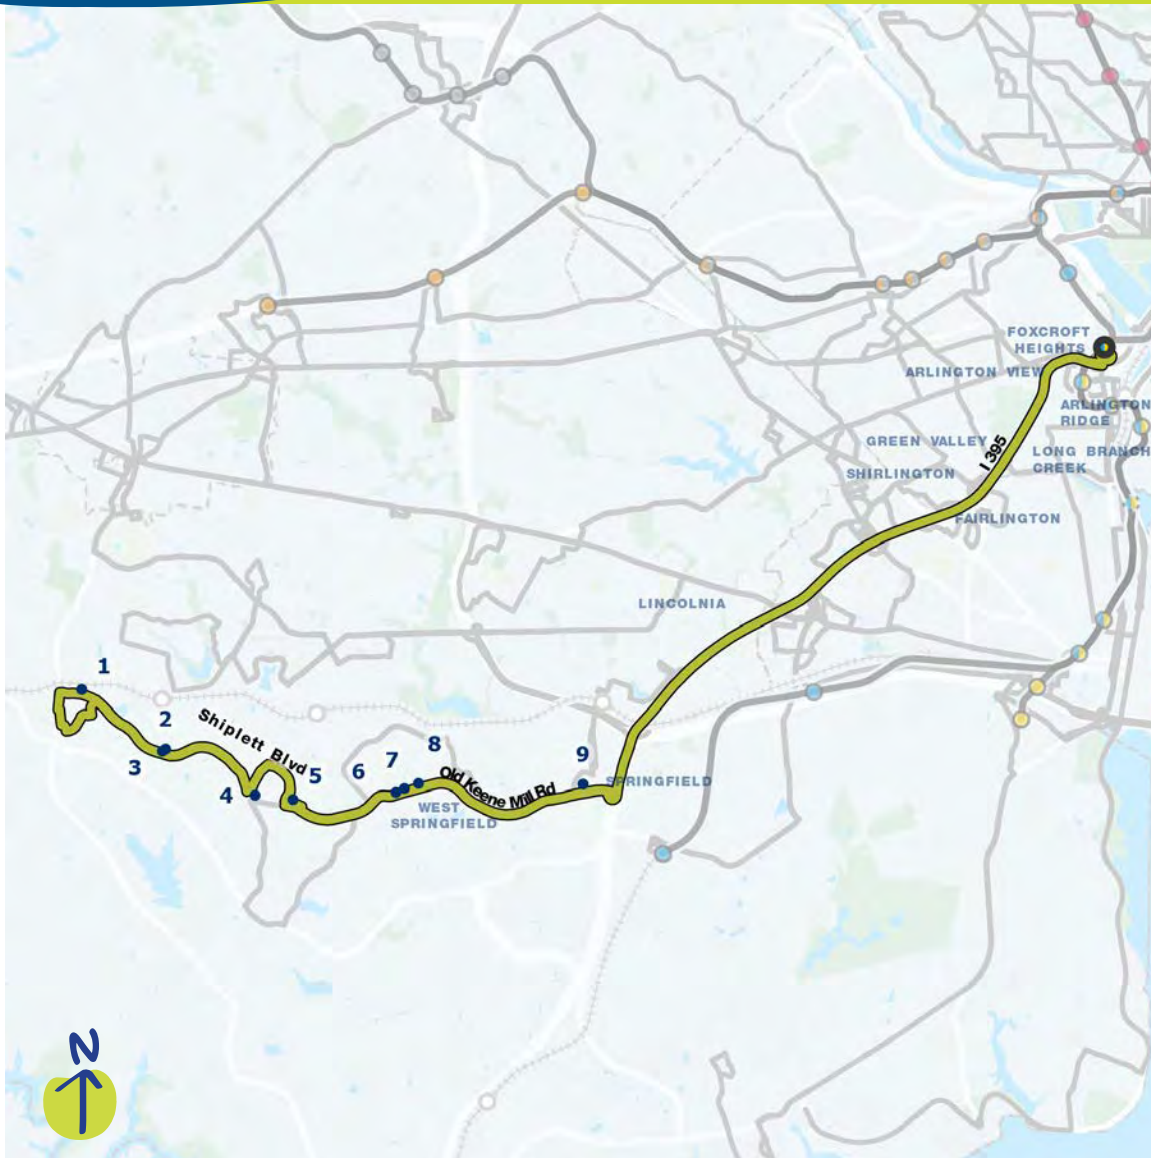

Burke Centre - Pentagon

Proposed service in the draft Visionary Network

Compare to these current routes:

Metrobus 18G, 18J, 18P

Where will this route go? ↘

1. 1 Burke Centre Shopping Center
2. 2 Burke Town Center
3. 3 AllCare Family Medicine & Urgent Care of Burke
4. 4 Burke Town Plaza
5. 5 Rolling Valley Mall Shopping Center
6. 6 Springfield Medical Clinic
7. 7 Old Keene Mill Shopping Center
8. 8 Cardinal Forest Plaza
9. 9 Springfield Plaza Shopping Center
10. 10 **M** Pentagon Transit Center

When will the bus operate?

How often will the bus arrive?

	Weekdays		Weekends
	All-day 6:00 a.m.–9:00 p.m.	Rush Hour 6:00 a.m.–9:00 a.m. 3:00 p.m.–7:00 p.m.	All-day 6:00 a.m.–9:00 p.m.
Weekdays 5:00 a.m. - 10:00 a.m.; 2:00 p.m. - 7:00 p.m.	at least every	at least every	at least every
Weekends	— minutes	20 minutes	— minutes