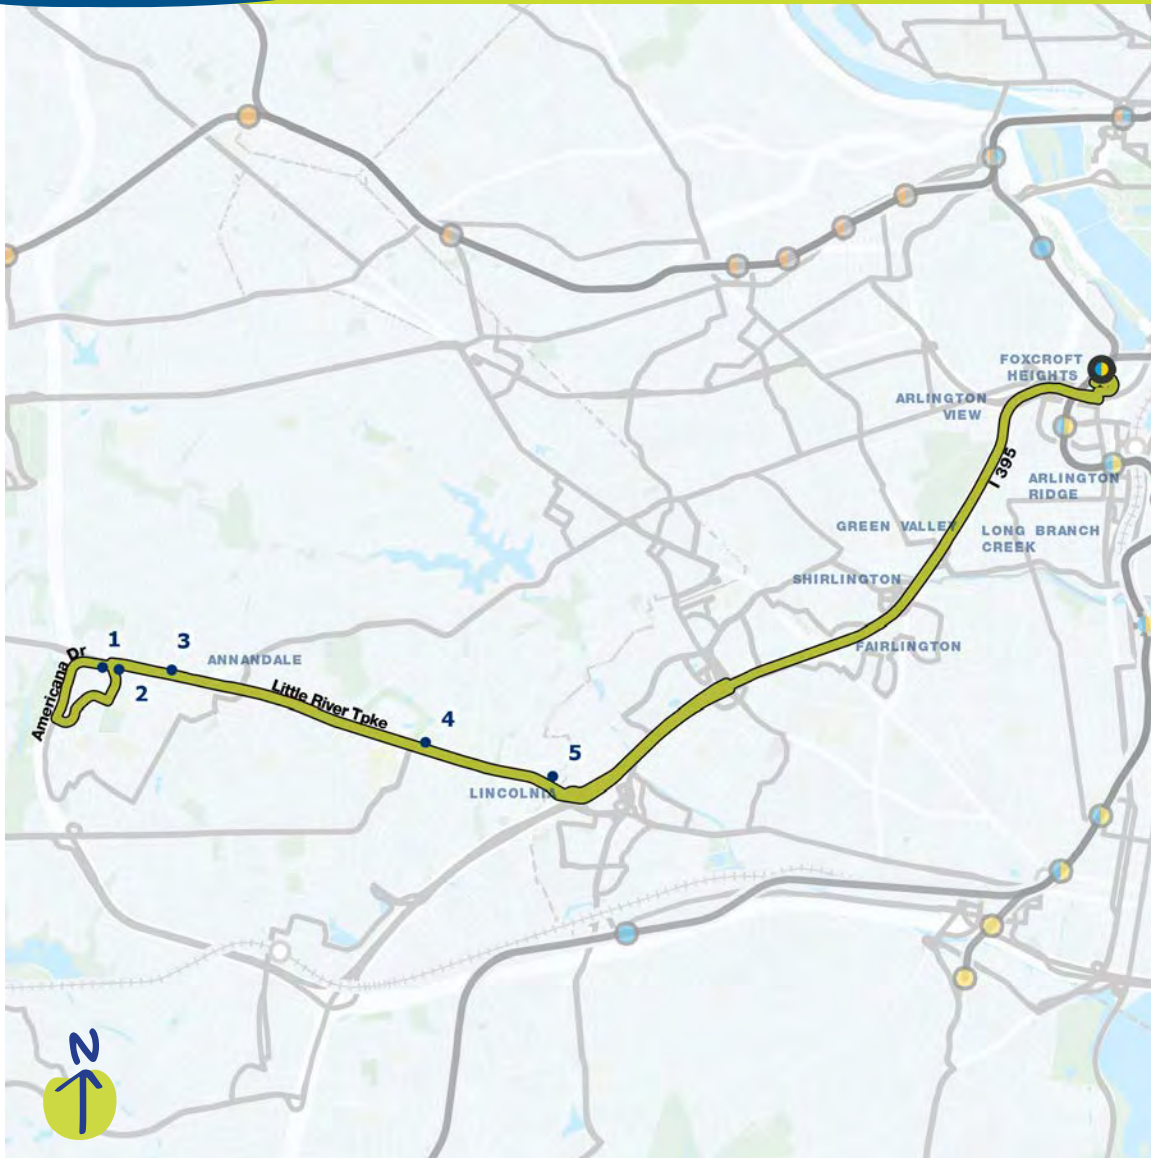

Mount Vernon - Foggy Bottom

Proposed service in the draft Visionary Network

Compare to these current routes:

Metrobus 11C, 11Y, DC3

Where will this route go? ↘

- 1 George Washington's Distillery & Grist Mill
- 2 Mt Vernon
- 3 Waynewood Recreation Association Pool
- 4 VHC Health - Primary Care Old Town
- 5 The John Wilson Building
- 6 McPherson Sq Metro Station
- 7 Farragut North Metro Station
- 8 US Department of the Interior

Annandale - Pentagon

Proposed service in the draft Visionary Network

Compare to these current routes:

Metrobus 17B, 29G, 29K, 29N

Where will this route go? ↘

- 1 Heritage Woods
- 2 Inova Cares Clinic for Families - Annandale
- 3 Little River Shopping Center
- 4 Pincrest Plaza Shopping Center
- 5 Plaza at Landmark Shopping Center
- 6 Pentagon Transit Center 