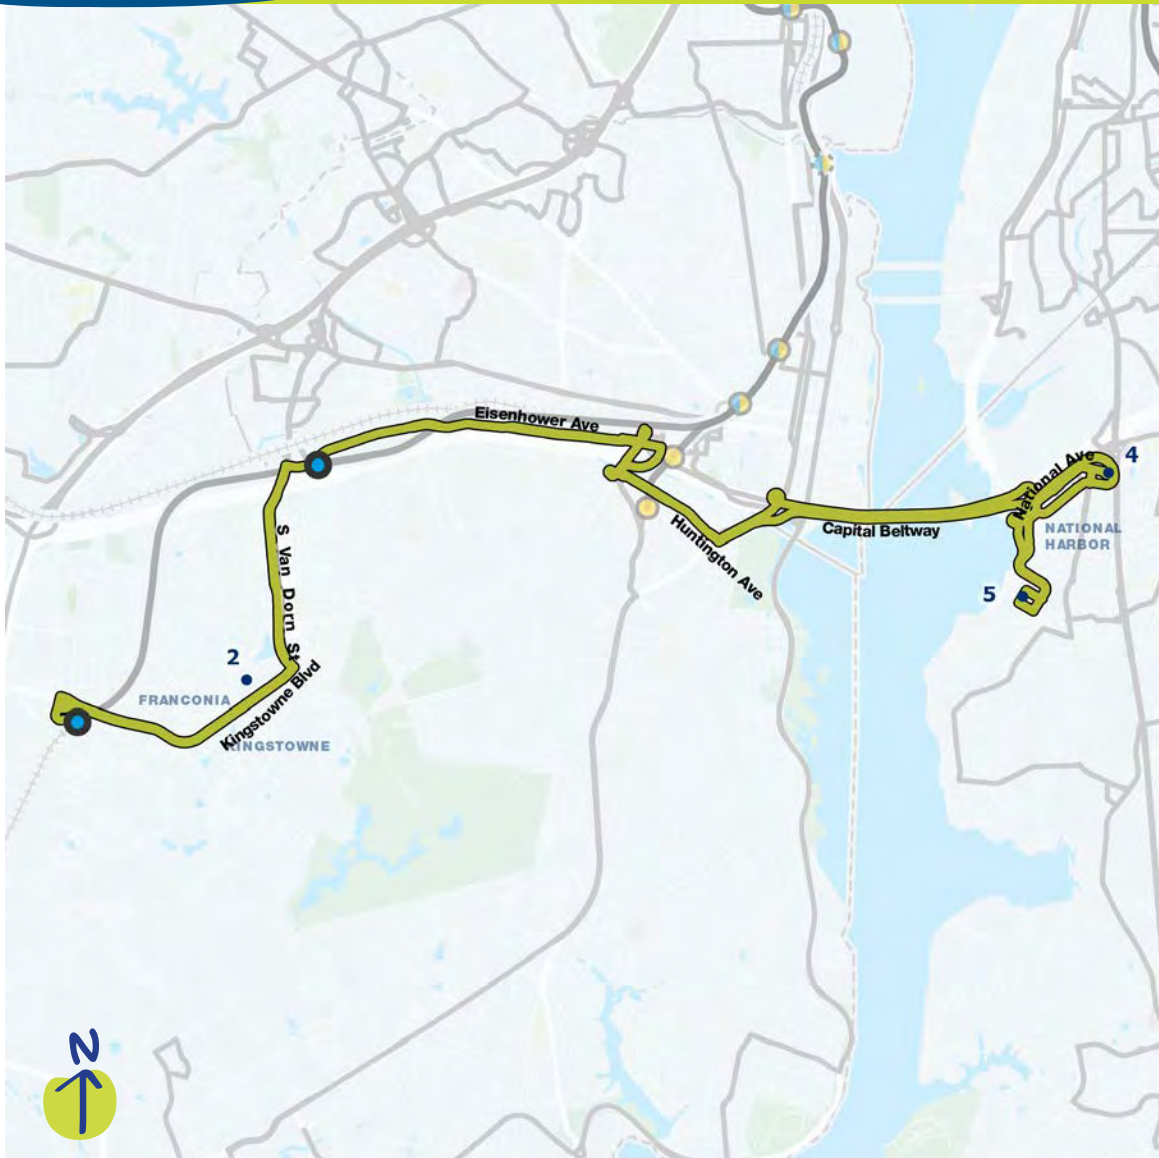

Franconia-Springfield - National Harbor

Proposed service in the draft Visionary Network

Compare to these current routes:

Metrobus NH2

Where will this route go? ↘

- 1 Franconia-Springfield Metro Station **M**
- 2 Kingstowne Town Center
- 3 Van Dorn St Metro Station **M**
- 4 Oxon Hill Park and Ride
- 5 National Harbor

When will the bus operate?

How often will the bus arrive?

	Weekdays		Weekends
Weekdays 5:00 a.m. - 10:00 a.m.; 2:00 p.m. - 7:00 p.m.	All-day 6:00 a.m.-9:00 p.m.	Rush Hour 6:00 a.m.-9:00 a.m. 3:00 p.m.-7:00 p.m.	All-day 6:00 a.m.-9:00 p.m.
Weekends	at least every — minutes	at least every 20 minutes	at least every — minutes