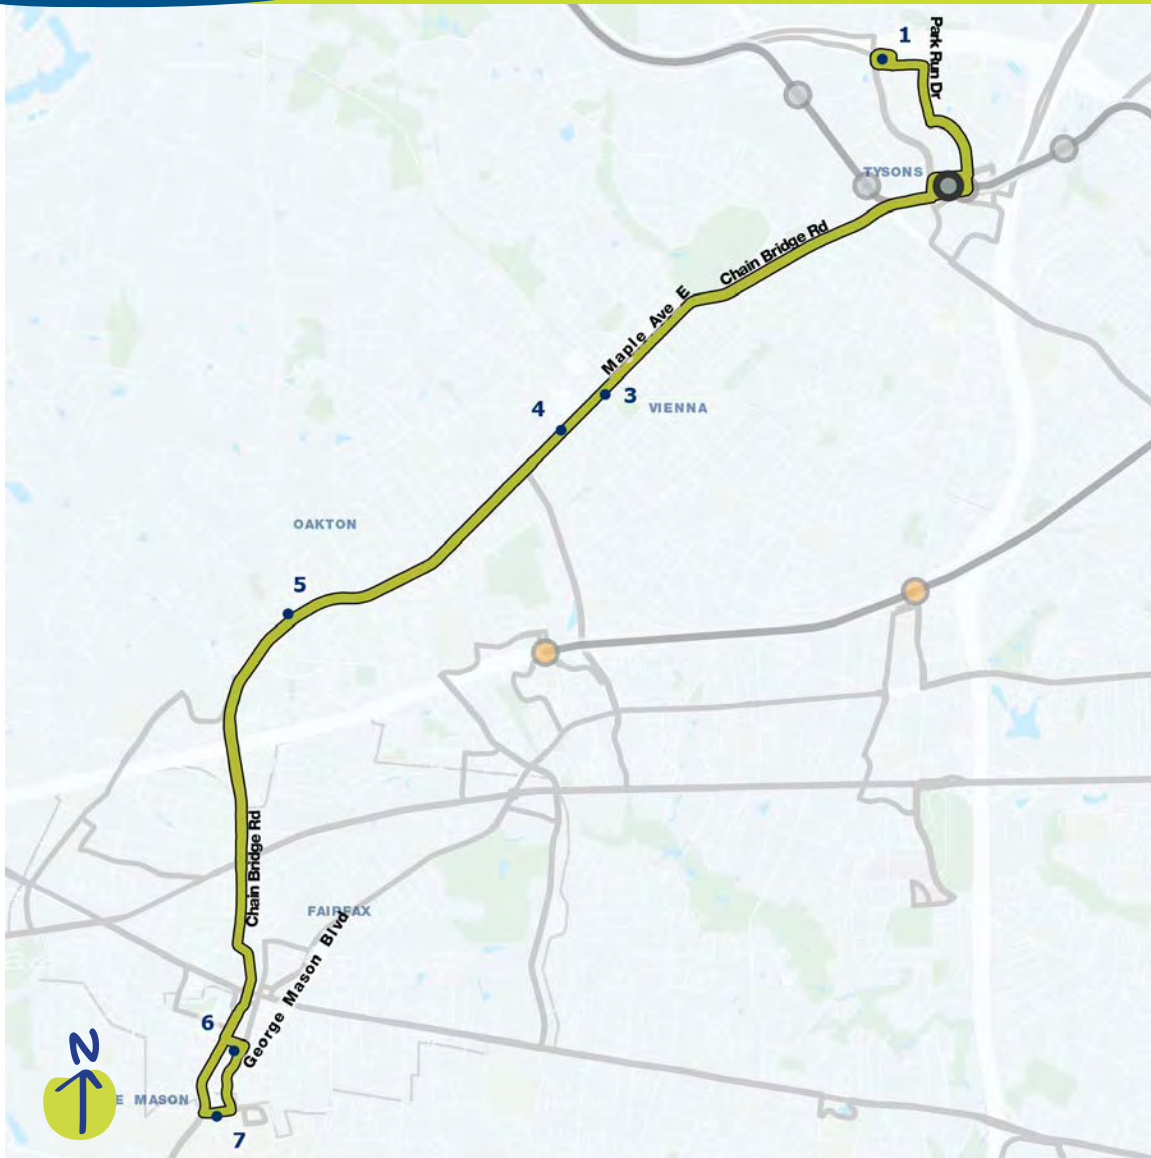

Tysons Corner Center - Ballston-MU

Proposed service in the draft Visionary Network

Compare to these current routes:

Metrobus 23A, 23T

Where will this route go? ↘

- 1 Tysons Metro Station
- 2 Tysons Corner Center
- 3 McLean Metro Station
- 4 Downtown McLean
- 5 Marymount University
- 6 Ballston-MU Metro Station

Tysons Westpark - 6MU

Proposed service in the draft Visionary Network

Compare to these current routes:

Where will this route go? ↘

- 1 Tysons Westpark Transit Station
- 2 Tysons Metro Station 
- 3 Downtown Vienna
- 4 Patrick Henry Library
- 5 Oakton Shopping Center
- 6 Fairfax City Hall
- 7 George Mason University

Fair Oaks - Dunn Loring-Merrifield

Proposed service in the draft Visionary Network

Compare to these current routes:

Metrobus 1A, 1C, 2B

Where will this route go? ↘

- 1 Fair Oaks Mall
- 2 Monument Drive Park and Ride
- 3 Oak Marr Recreation Center
- 4 Oakton Shopping Center
- 5 Vienna Metro Station
- 6 Pan Am Shopping Center
- 7 Mosaic District
- 8 Dunn Loring Metro Station