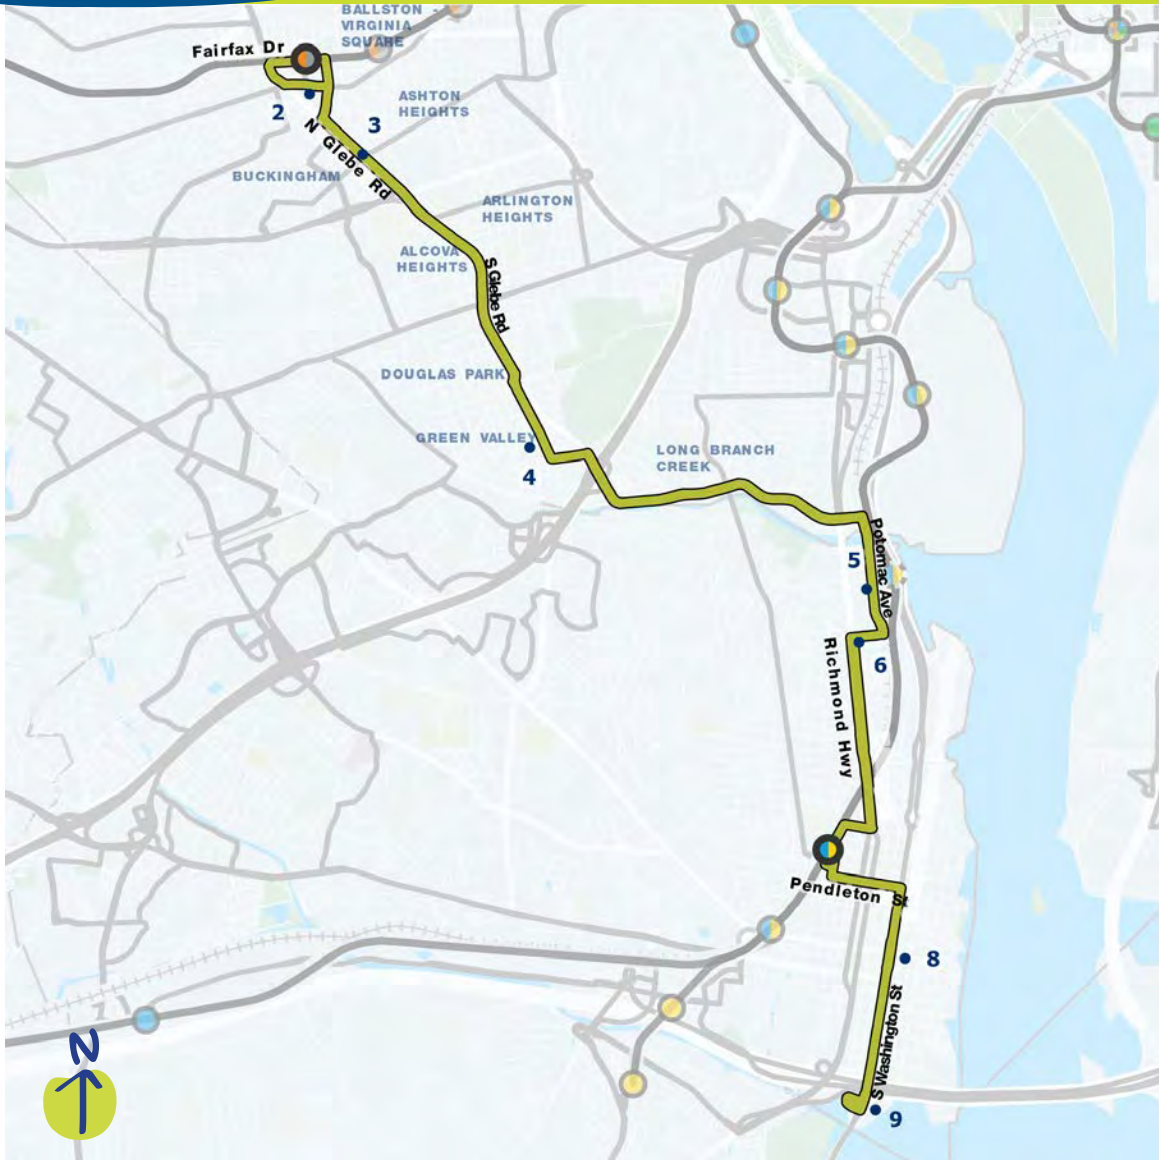

Clarendon - Mark Center

Proposed service in the draft Visionary Network

Compare to these current routes:

Metrobus 22F, 25B

Where will this route go? ↘

- 1 Clarendon Metro Station
- 2 Virginia Sq-GMU Metro Station
- 3 Ballston-MU Metro Station
- 4 Ballston Quarter
- 5 Crossroads Place
- 6 Leesburg Pike Plaza
- 7 Skyline Market
- 8 Northern Virginia Community College - Alexandria Campus
- 9 Southern Towers
- 10 Mark Center Transit Center

Ballston-MU - Hunting Point

Proposed service in the draft Visionary Network

Compare to these current routes:
Metrobus 10A, 10B, 23A, 23B, 23T

Where will this route go? ↘

- 1 Ballston-MU Metro Station
- 2 Ballston Quarter
- 3 Buckingham Center
- 4 Charles Drew Community Center
- 5 Potomac Yard Center
- 6 Giant
- 7 Braddock Rd Metro Station
- 8 Old Town Alexandria
- 9 Hunting Point