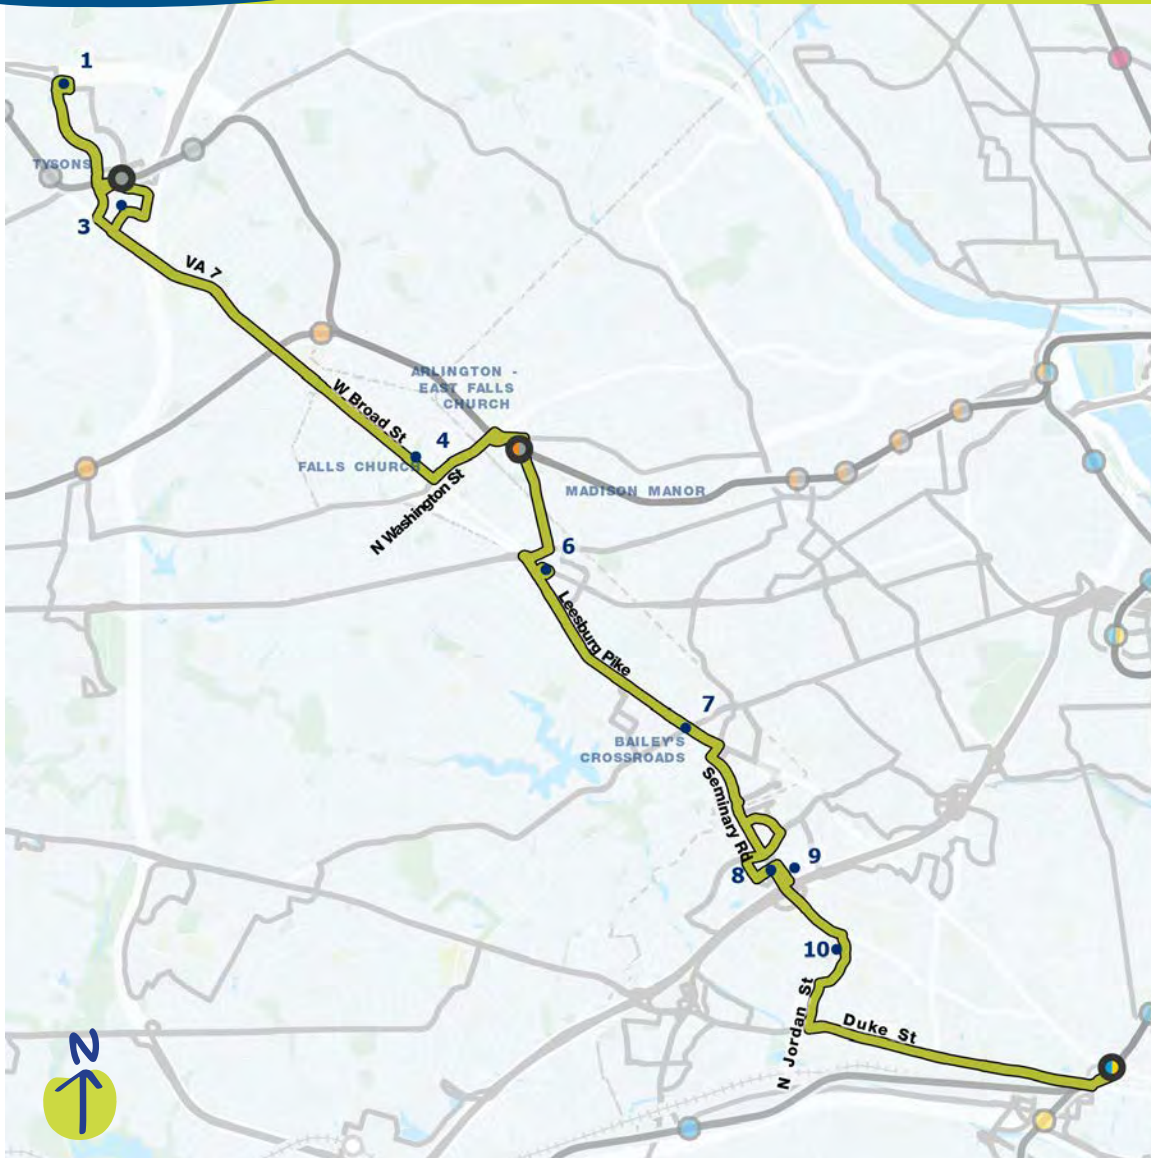

Tyson's Westpark - King St-Old Town

Proposed service in the draft Visionary Network

Compare to these current routes:

Metrobus 26A, 28A, 8W

Where will this route go? ↘

- 1 Tyson's Westpark Transit Station
- 2 Tyson's Metro Station
- 3 Tyson's Corner Center
- 4 Downtown Falls Church
- 5 East Falls Church Metro Station
- 6 Seven Corners Transit Center
- 7 Bailey's Crossroads
- 8 Mark Center Transit Station
- 9 Southern Towers
- 10 Inova Alexandria Hospital
- 11 King Street-Old Town Metro Station

When Metrorail isn't in operation, VA180 has a late-night extension that continues from Tyson's Westpark to Dulles International Airport via Dulles Access Road / VA 267.

Van Dorn Street - Pentagon

Proposed service in the draft Visionary Network

Compare to these current routes:

Metrobus 21C, 7A, 7M, 8W

Where will this route go? ↘

- 1 Van Dorn St Metro Station 
- 2 Pickett Street Plaza
- 3 Landmark Mall
- 4 VHC Health - Primary Care Alexandria
- 5 The Shops at Mark Center
- 6 Mark Center Transit Station
- 7 Inova Cares Clinic for Families - Alexandria
- 8 Harris Teeter
- 9 Village at Shirlington
- 10 Shirlington Transit Center
- 11 Pentagon Transit Center 