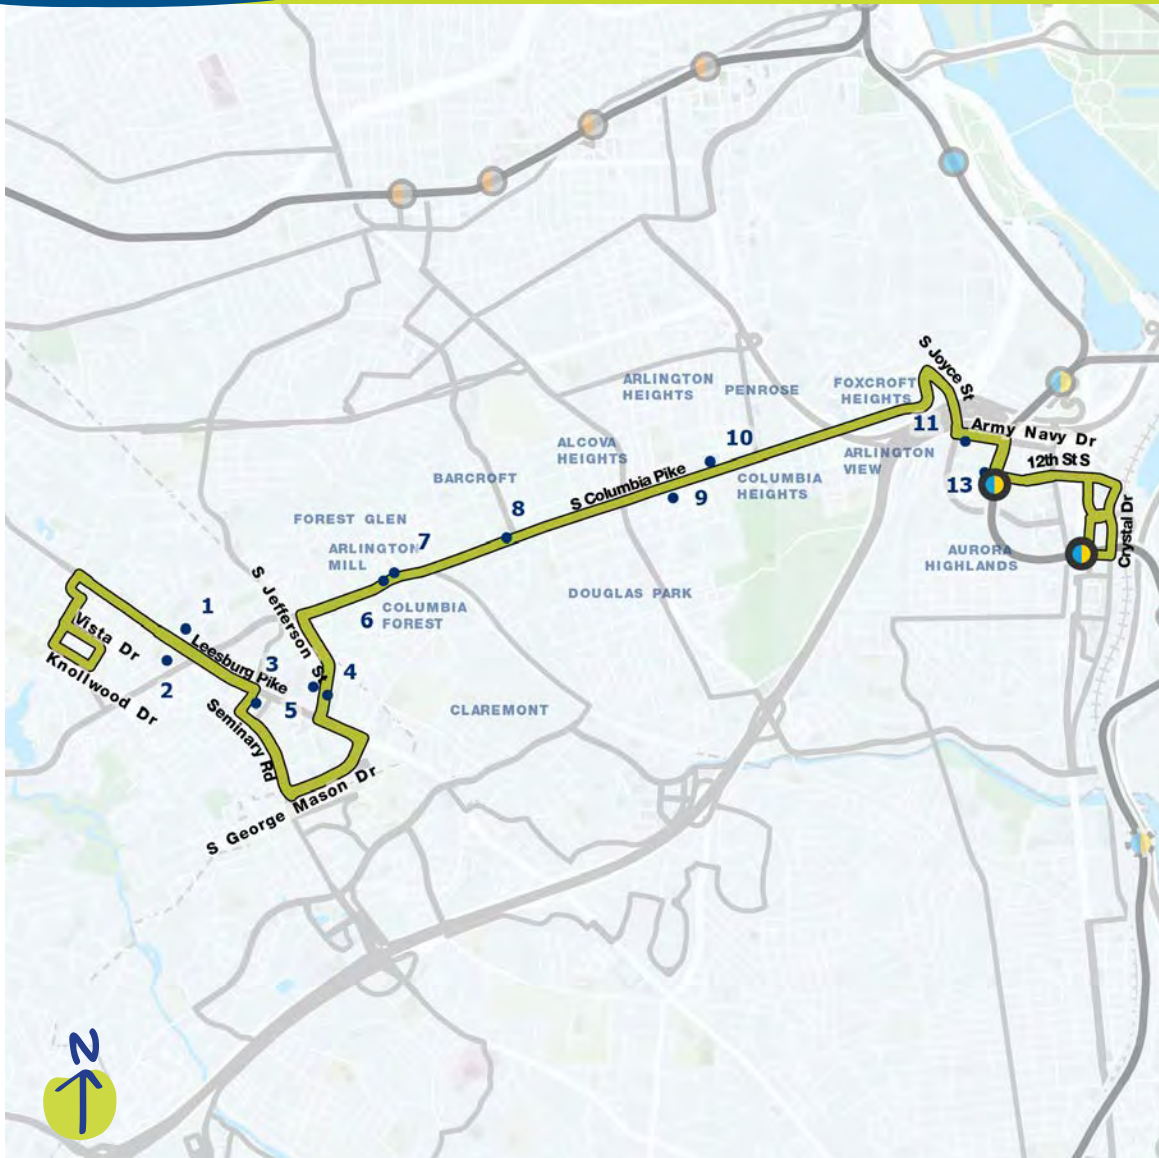

When Metrorail isn't in operation, VA182 has a late-night extension that continues from the Pentagon Transit Center to L'Enfant Plaza via I-395 and Maine Avenue SW.

King St-Old Town - Fort Belvoir

Proposed service in the draft Visionary Network

Compare to these current routes:

Metrobus REX

Where will this route go? ↘

- 1 King Street-Old Town Metro Station
- 2 Eisenhower Ave Metro Station
- 3 Huntington Metro Station
- 4 Kings Crossing
- 5 Beacon Center
- 6 Mount Vernon Plaza
- 7 Mount Vernon Crossroads
- 8 Gum Springs Shopping Center
- 9 Inova Cares Clinic
- 10 Potomac Square
- 11 Engleside Plaza
- 12 Woodlawn Shopping Center
- 13 Fort Belvoir Community Hospital
- 14 Fort Belvoir Commissary

Culmore - Crystal City

Proposed service in the draft Visionary Network

Compare to these current routes:
Metrobus 16A, 16C, 16E, 16G, 16H, 16M

Where will this route go? ↘

- 1 Crossroads Center
- 2 The Shoppes at Baileys Crossroads
- 3 Food Star
- 4 Leesburg Pike Plaza
- 5 Crossroads Place
- 6 Columbia Pike Plaza
- 7 Arlington Mill Community Center
- 8 Harris Teeter
- 9 Arlington Free Clinic
- 10 Giant
- 11 Target
- 12 Pentagon City Metro Station
- 13 Fashion Centre at Pentagon City
- 14 Crystal City Metro Station

Dunn Loring-Merrifield - Rosslyn

Proposed service in the draft Visionary Network

Compare to these current routes:

Metrobus 1A, 1B, 4B

Where will this route go? ↘

- 1 **Dunn Loring Metro Station**
- 2 **Mosaic District**
- 3 **Thomas Jefferson Library**
- 4 **Seven Corners Transit Center**
- 5 **Lyon Park Community Center**
- 6 **Court House Metro Station**
- 7 **Rosslyn Metro Station**