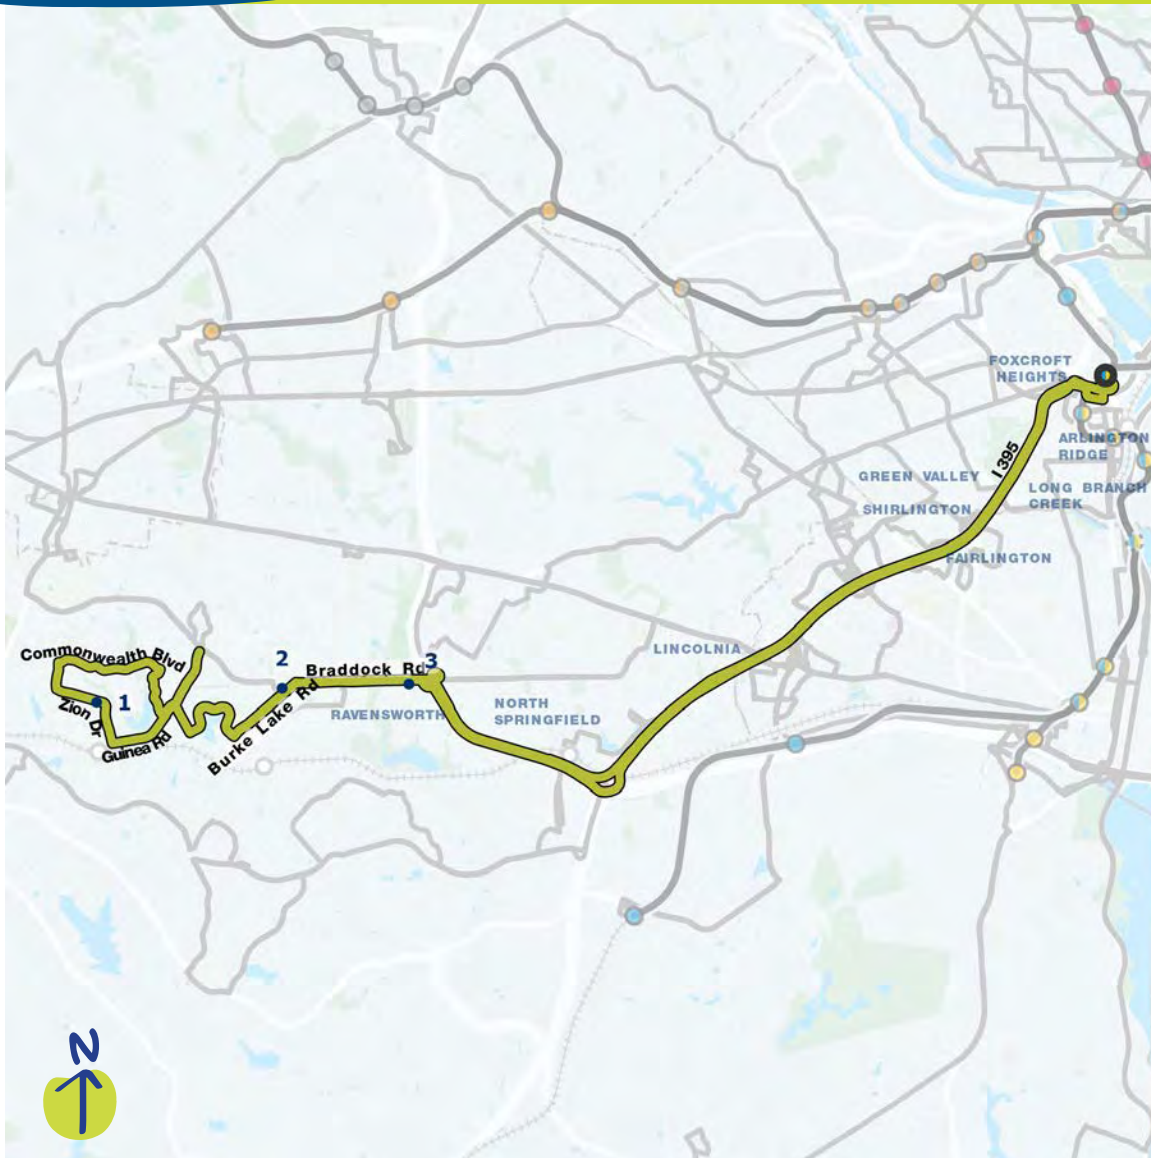

Kings Park - Pentagon

Proposed service in the draft Visionary Network

Compare to these current routes:

Metrobus 17B, 17G, 17K

Where will this route go? ↘

- 1 David R. Pinn Community Center
- 2 Kings Park Shopping Center
- 3 Ravensworth Shopping Center
- 4 Pentagon Transit Center