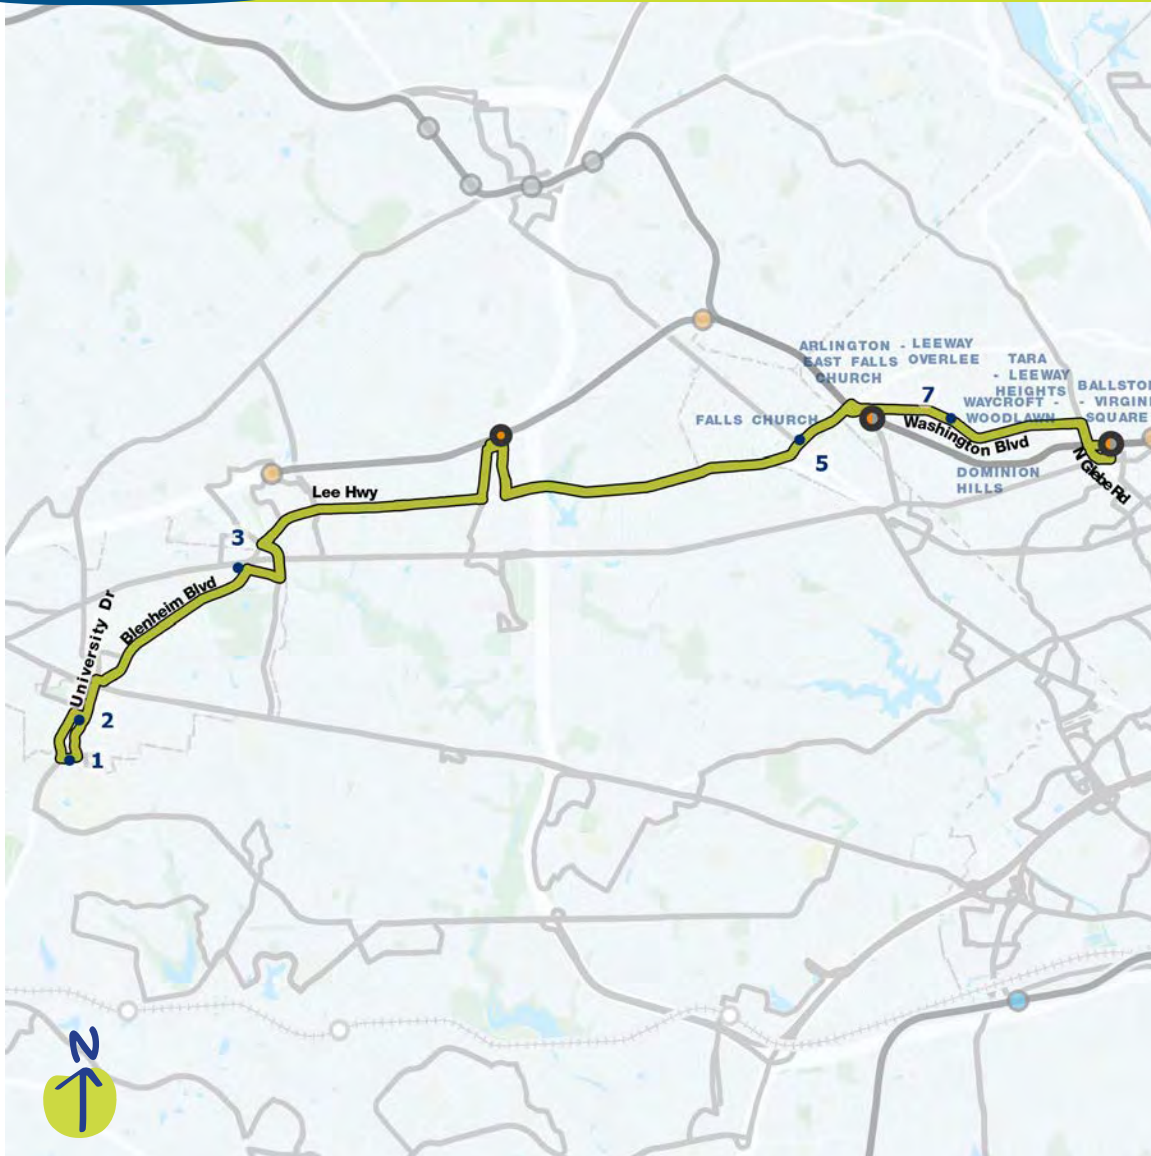

Dunn Loring-Merrifield - Rosslyn

Proposed service in the draft Visionary Network

Compare to these current routes:

Metrobus 1A, 1B, 4B

Where will this route go? ↘

- 1 **Dunn Loring Metro Station**
- 2 **Mosaic District**
- 3 **Thomas Jefferson Library**
- 4 **Seven Corners Transit Center**
- 5 **Lyon Park Community Center**
- 6 **Court House Metro Station**
- 7 **Rosslyn Metro Station**

6MU - Ballston-MU

Proposed service in the draft Visionary Network

Compare to these current routes:

Metrobus 2A

Where will this route go? ↘

- 1 George Mason University
- 2 City of Fairfax
- 3 Fairfax Circle
- 4 Dunn Loring Metro Station
- 5 Downtown Falls Church
- 6 East Falls Church Metro Station
- 7 Westover Library
- 8 Ballston-MU Metro Station

Fair Oaks - Ballston-MU

Proposed service in the draft Visionary Network

Compare to these current routes:

Metrobus 1A, 1B, 1C

Where will this route go? ↘

- 1 Monument Drive Park and Ride
- 2 Fair Oaks Mall
- 3 Fairfax Circle
- 4 Inova Fairfax Hospital
- 5 Thomas Jefferson Library
- 6 Seven Corners Transit Center
- 7 Ballston-MU Metro Station 