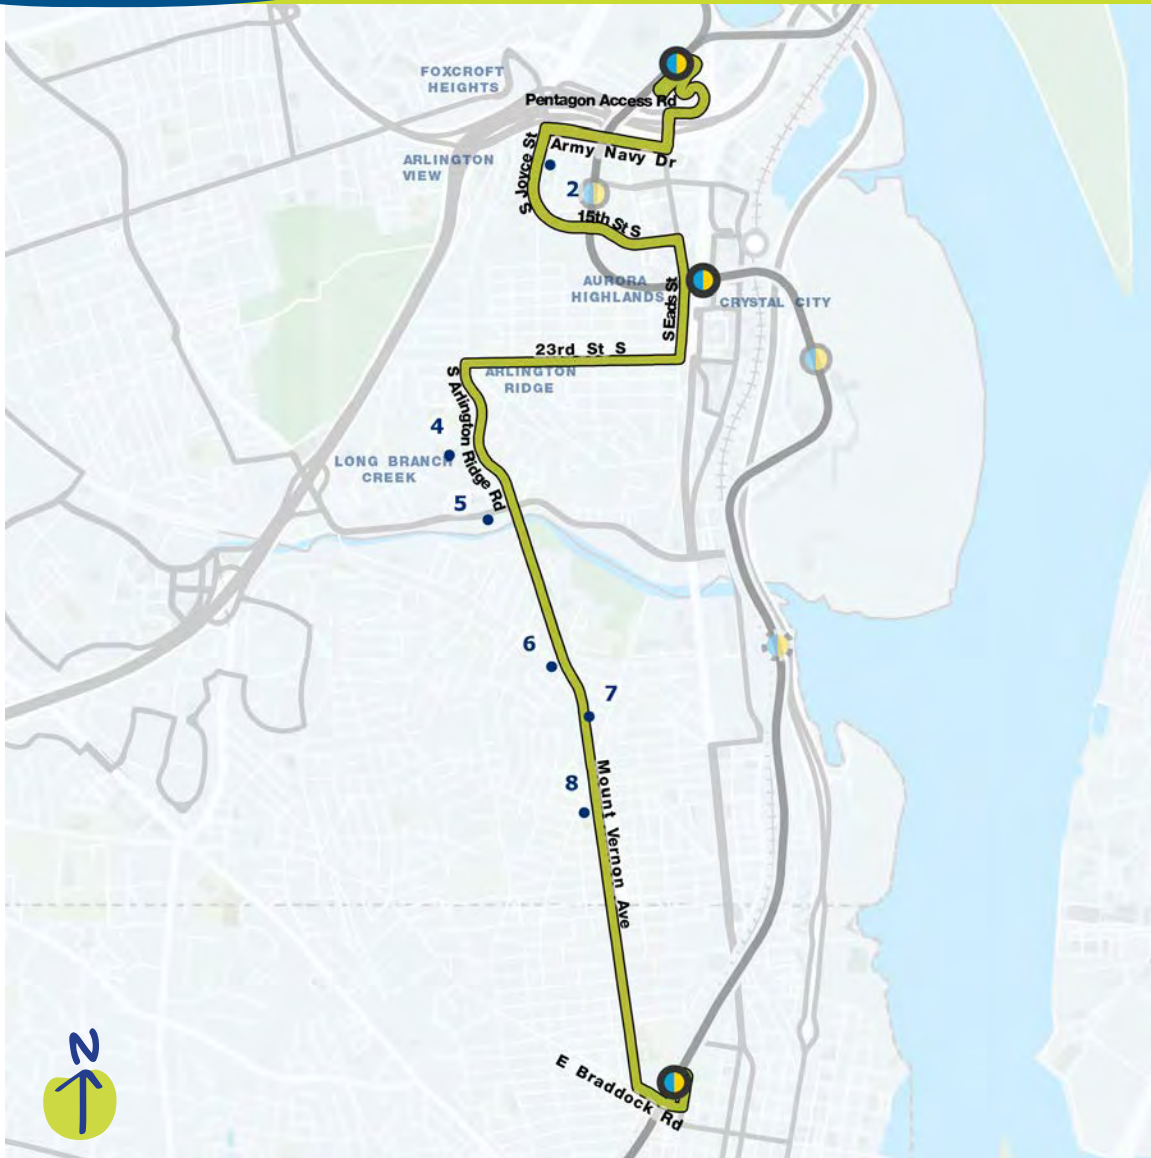

at least every
15
 minutes

Weekends

All-day
6:00 a.m. - 9:00 p.m.

at least every
15
 minutes

Pentagon - Braddock

Proposed service in the draft Visionary Network

Compare to these current routes:

Metrobus 10A, 10B, 23A, 23B

Where will this route go? ↘

- 1 Pentagon Transit Center 
- 2 Pentagon Row
- 3 Crystal City Metro Station 
- 4 Gunston Community Center
- 5 Arlington Center
- 6 Food Star
- 7 Alexandria Neighborhood Health
- 8 Mount Vernon Recreation Center
- 9 Braddock Rd Metro Station 