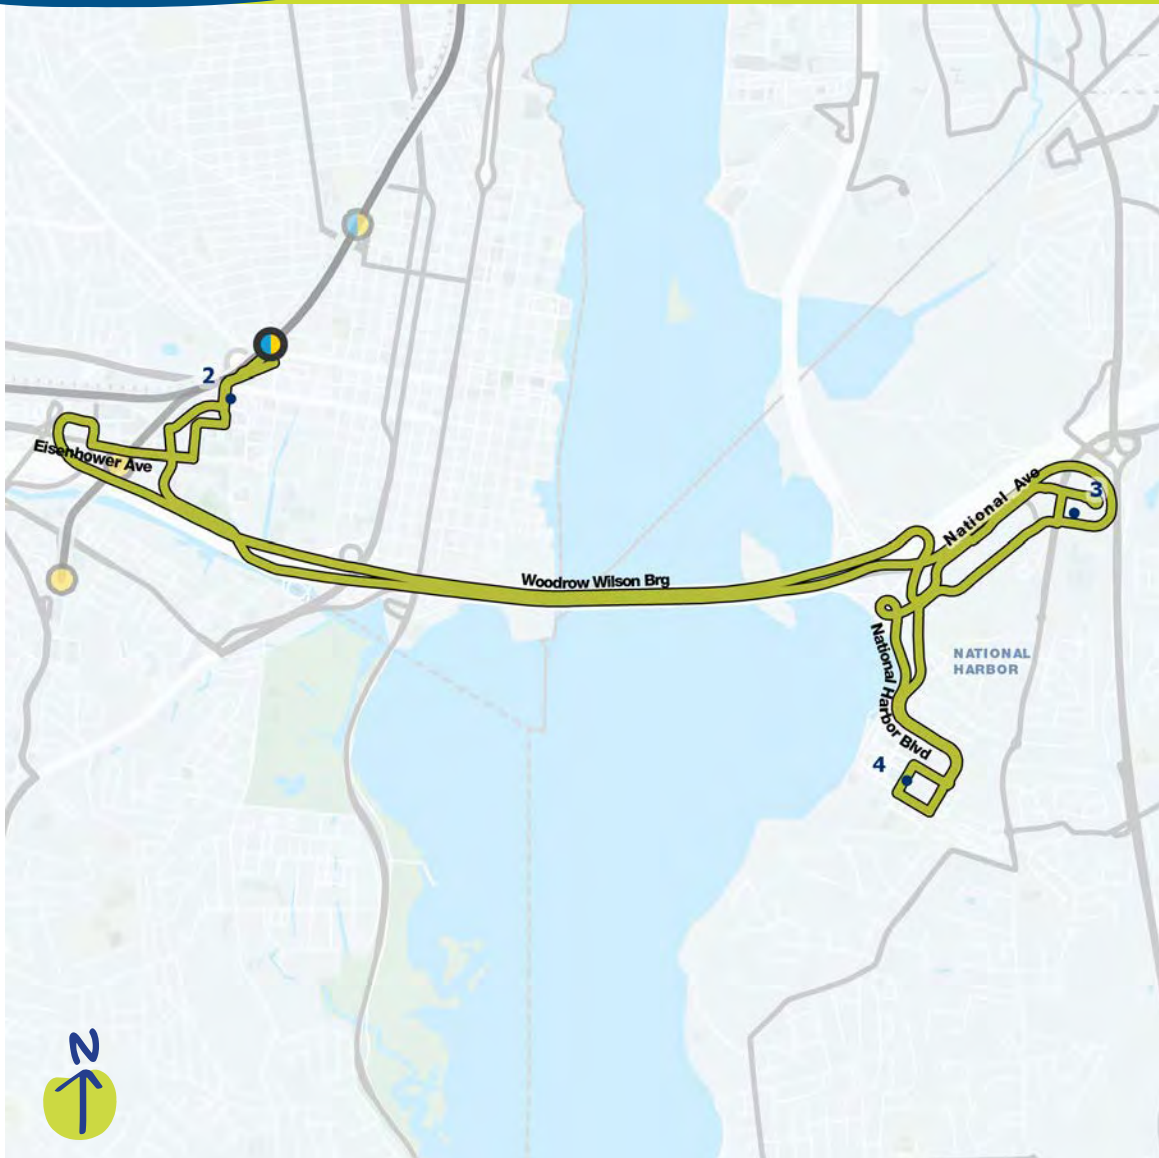

King St-Old Town - National Harbor

Proposed service in the draft Visionary Network

Compare to these current routes:

Metrobus NH2

Where will this route go? ↘

- 1 King Street-Old Town Metro Station
- 2 The Business University
- 3 Oxon Hill Park and Ride
- 4 National Harbor

When will the bus operate?

How often will the bus arrive?

	Weekdays		Weekends
Weekdays	All-day 6:00 a.m. - 9:00 p.m.	Rush Hour 6:00 a.m. - 9:00 a.m. 3:00 p.m. - 7:00 p.m.	All-day 6:00 a.m. - 9:00 p.m.
Weekends	at least every 30 minutes	at least every 30 minutes	at least every 30 minutes