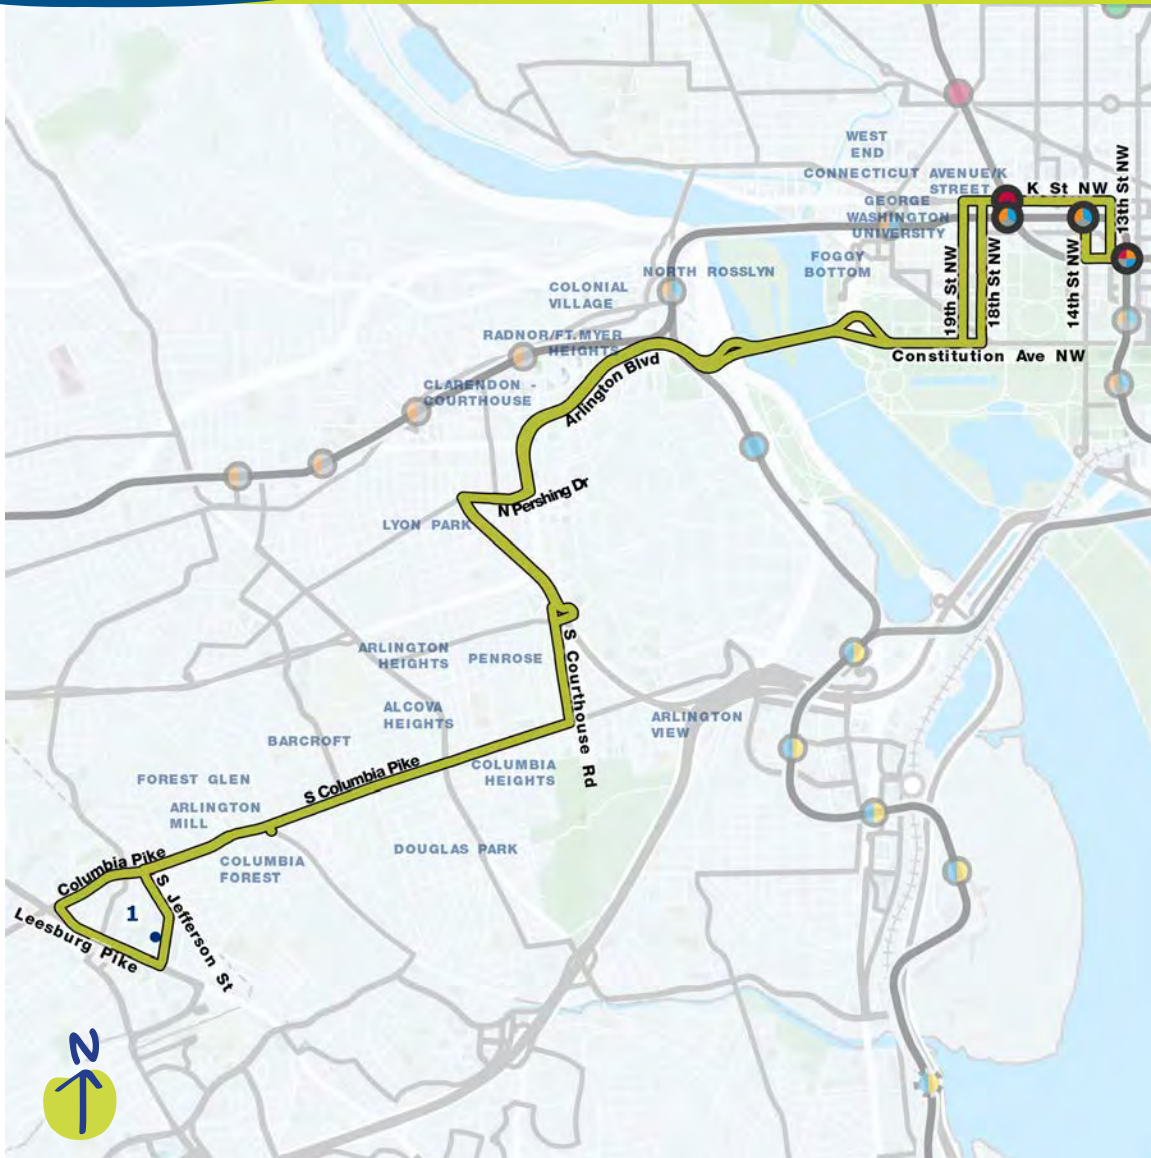

Bailey's Crossroads - Metro Center

Proposed service in the draft Visionary Network

Compare to these current routes:

Metrobus 16E, 16Y

Where will this route go? ↘

- 1 Bailey's Crossroads
- 2 Farragut North Metro Station
- 3 Farragut West Metro Station
- 4 McPherson Sq Metro Station
- 5 Metro Center Metro Station