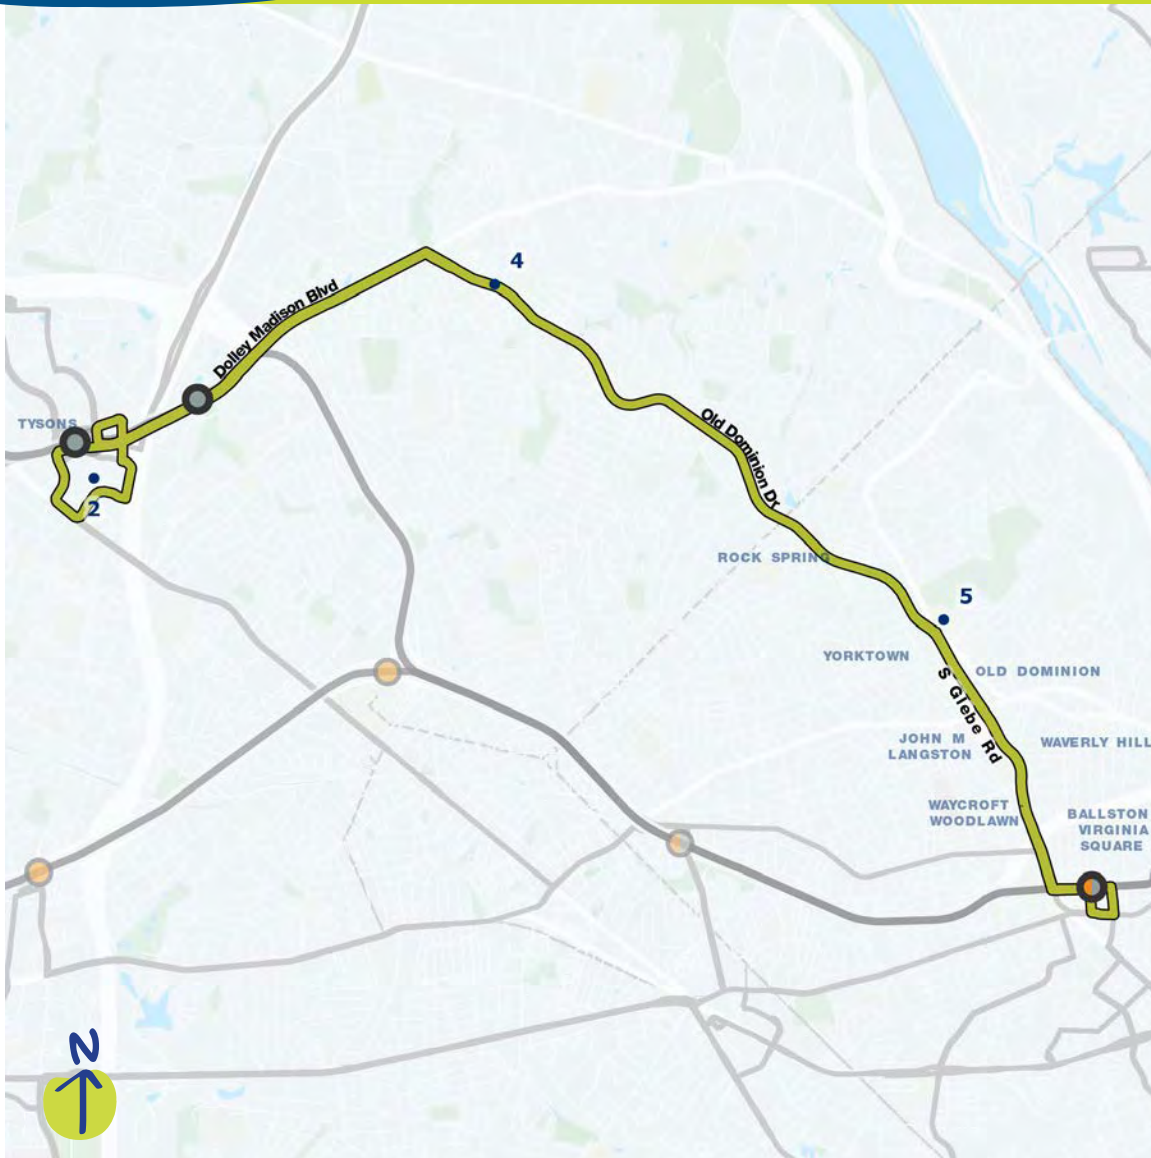

6MU - King St-Old Town

Proposed service in the draft Visionary Network

Compare to these current routes:

Metrobus 28A, 29G, 29K, 29N

Where will this route go? ↘

- 1 George Mason University
- 2 Inova Fairfax Hospital
- 3 City of Fairfax City Hall
- 4 Turnpike Shopping Center
- 5 Pickett Shopping Center
- 6 Safeway
- 7 Northern Virginia Community College - Annandale
- 8 Giant
- 9 Plaza at Landmark
- 10 Shoppes of Foxchase
- 11 Alexandria Commons
- 12 King Street-Old Town Metro Station

Tysons Corner Center - Ballston-MU

Proposed service in the draft Visionary Network

Compare to these current routes:

Metrobus 23A, 23T

Where will this route go? ↘

- 1 Tysons Metro Station
- 2 Tysons Corner Center
- 3 McLean Metro Station
- 4 Downtown McLean
- 5 Marymount University
- 6 Ballston-MU Metro Station