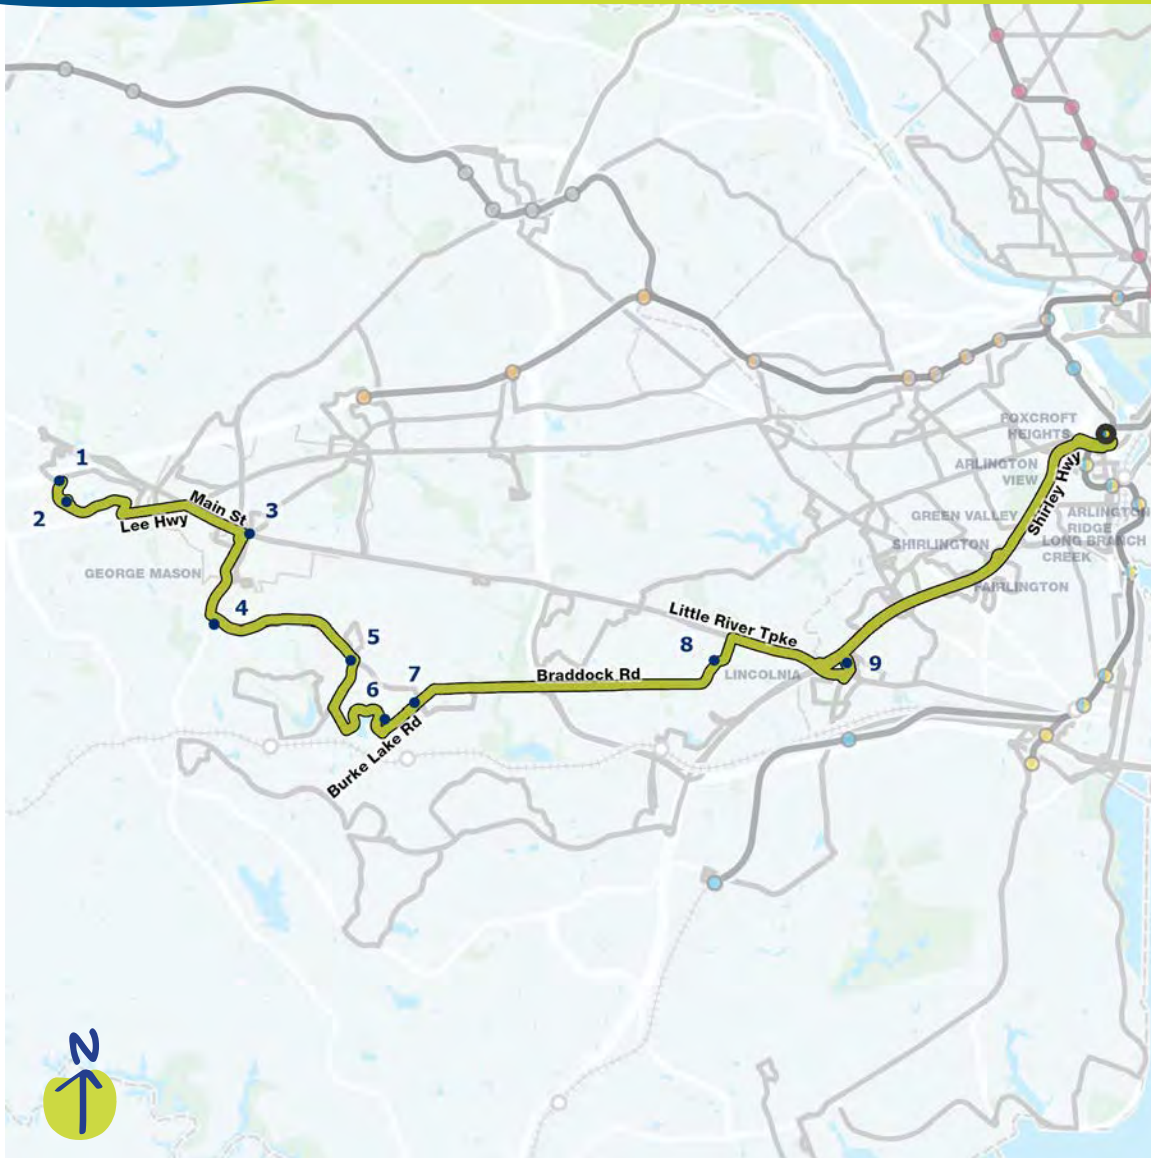

Van Dorn Street - Pentagon

Proposed service in the draft Visionary Network

Compare to these current routes:

Metrobus 21C, 7A, 7M, 8W

Where will this route go? ↘

- 1 Van Dorn St Metro Station
- 2 Van Dorn Station Shopping Center
- 3 Beauregard Medical Center
- 4 Southern Towers
- 5 Inova Cares Clinic for Families - Alexandria
- 6 Harris Teeter
- 7 Fairlington Villages Community Center
- 8 Shirlington Transit Center
- 9 Fashion Centre at Pentagon City
- 10 Pentagon City Metro Station
- 11 Pentagon Transit Center

Fair Oaks - Pentagon

Proposed service in the draft Visionary Network

Compare to these current routes:

Metrobus 17B, 17G, 17K, 17M

Where will this route go? ↘

- 1 Monument Drive Park and Ride
- 2 Fairfax County Government Center
- 3 City of Fairfax
- 4 University Mall
- 5 Twinbrooke Shopping Center
- 6 Lake Braddock Secondary School
- 7 Kings Park Library
- 8 Thomas Jefferson High School for Science & Tech
- 9 Landmark Mall
- 10 Pentagon Transit Center 