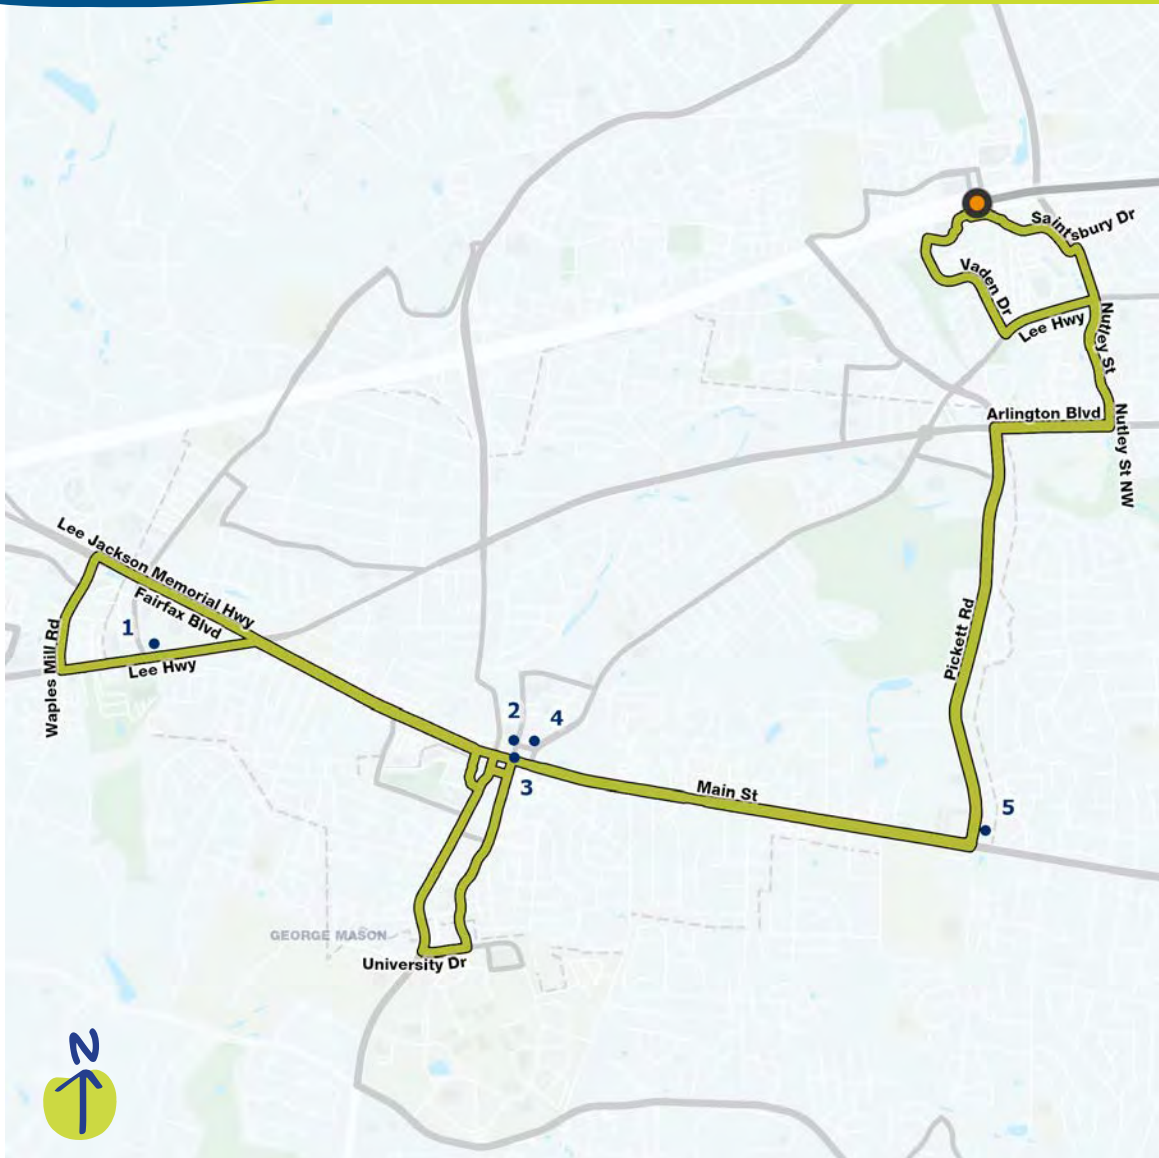

Vienna/Fairfax - 6MU Loop

Proposed service in the draft Visionary Network

Compare to these current routes:

CUE Gold 1, Gold 2

Where will this route go? ↘

- 1 Vienna Metro Station 
- 2 Fairfax Centre
- 3 Fairfax County Courthouse
- 4 George Mason University
- 5 Fairfax City Hall
- 6 Fairfax Circle

Fair Oaks - Vienna/Fairfax

Proposed service in the draft Visionary Network

Compare to these current routes:

Metrobus 29N

CUE Green1, Green2

Where will this route go? ↘

- 1 Jermantown Square
- 2 George Mason University
- 3 Fairfax City Hall
- 4 City of Fairfax Regional Library
- 5 Fair City Mall
- 6 Vienna Metro Station 