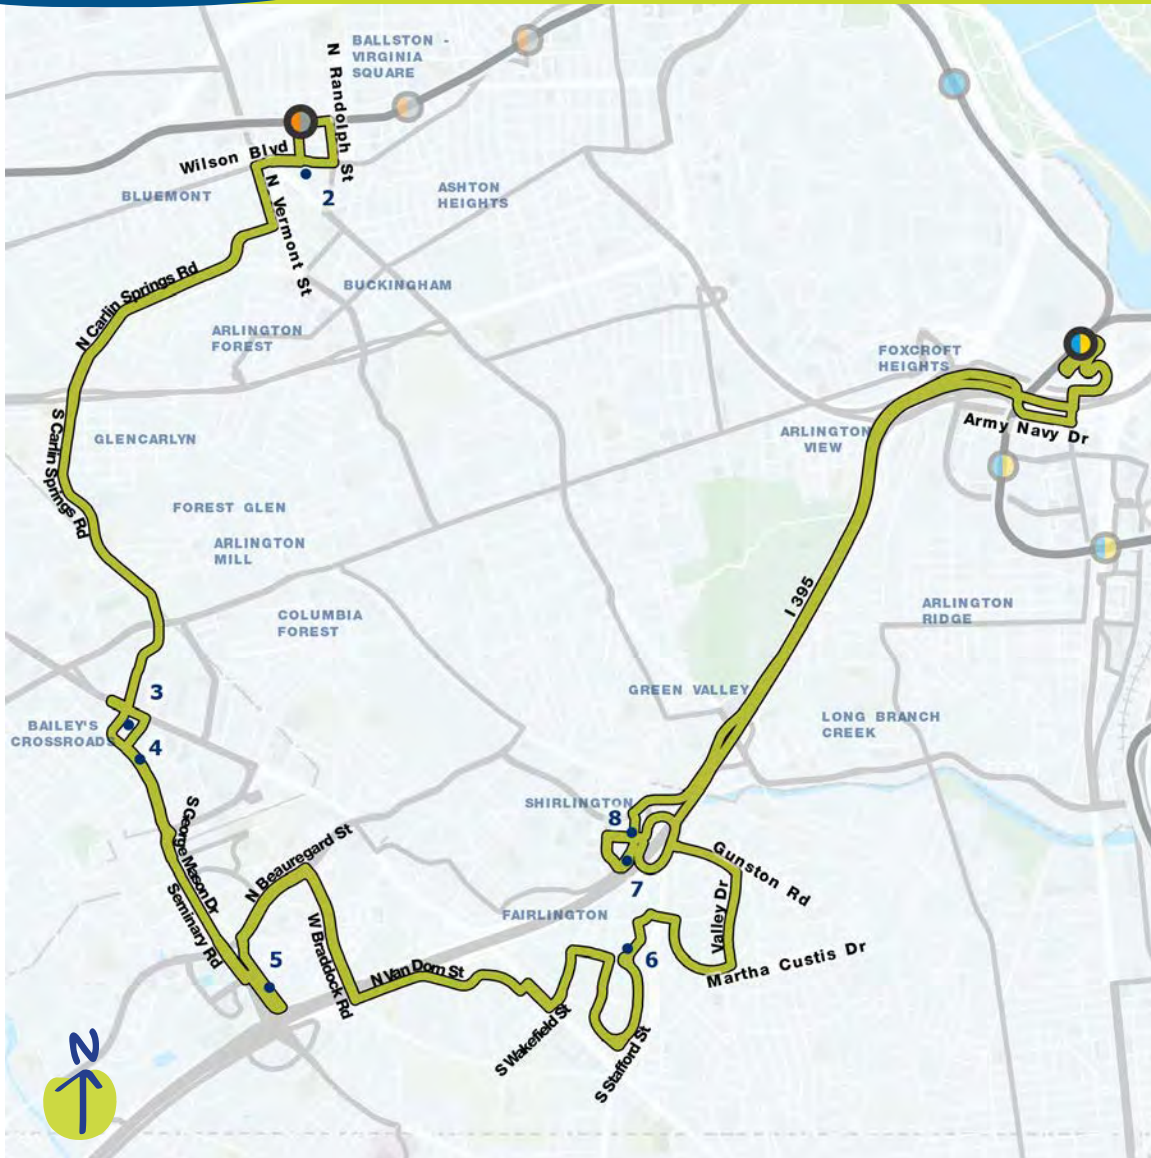

Ballston-MU - Pentagon

Proposed service in the draft Visionary Network

Compare to these current routes:

Metrobus 22A, 22F, 25B, 28F

Where will this route go? ↘

- 1 Ballston-MU Metro Station
- 2 Ballston Quarter
- 3 Food Star
- 4 Skyline Towers
- 5 Southern Towers
- 6 Fairlington Community Center
- 7 Shirlington Transit Center
- 8 Village at Shirlington
- 9 Pentagon Transit Center