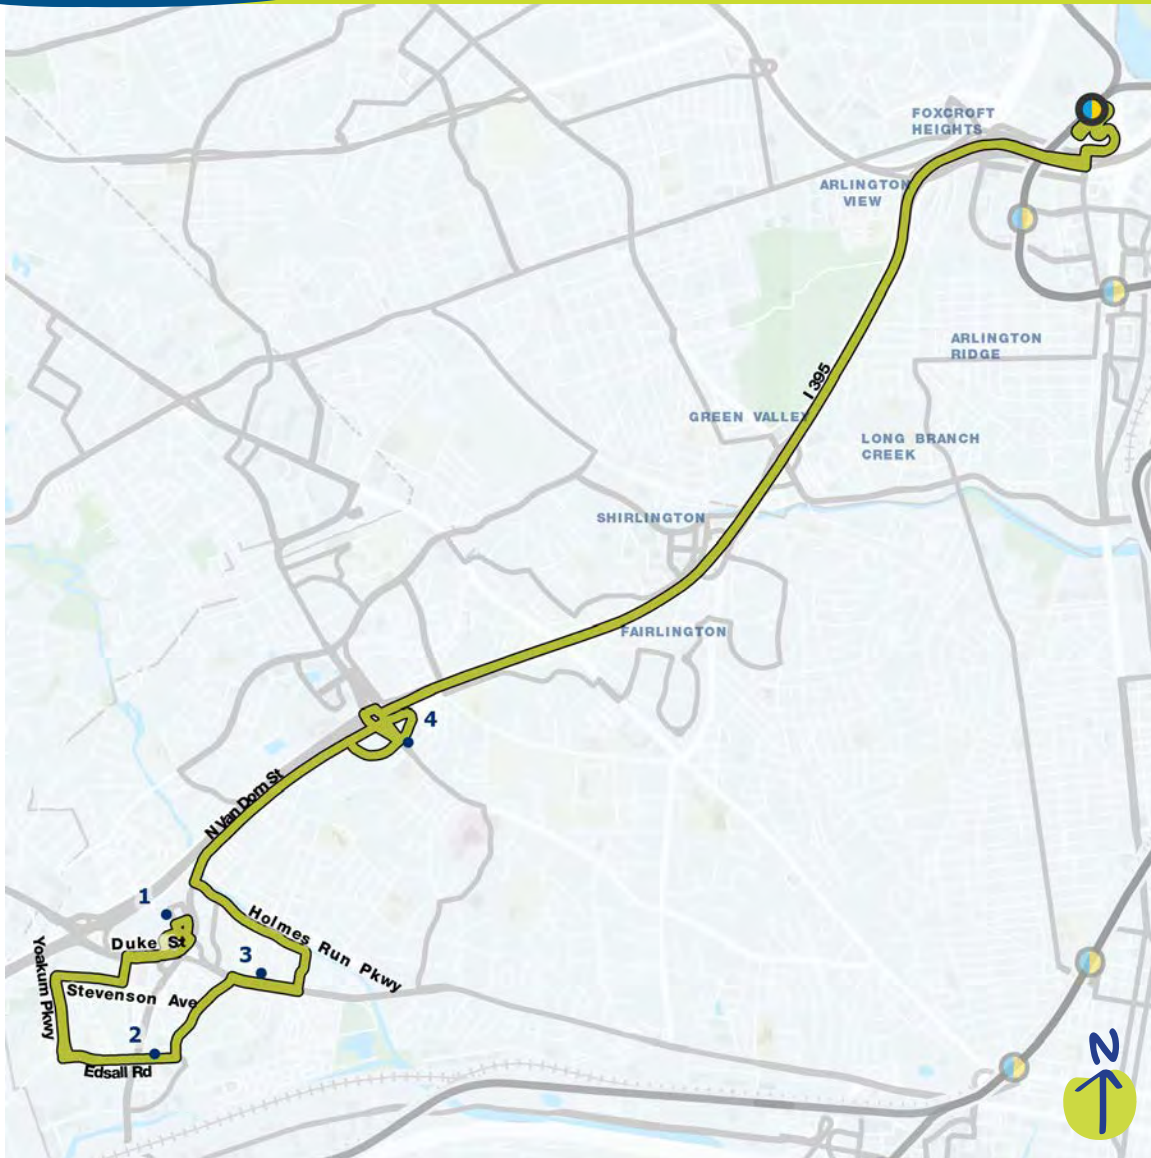

GMU - Pentagon

Proposed service in the draft Visionary Network

Compare to these current routes:

Metrobus 17B, 17G, 17K

Where will this route go? ↘

- 1 Fairfax City Hall
- 2 George Mason University
- 3 University Mall Shopping Center
- 4 Twinbrooke Shopping Center
- 5 Kings Park Shopping Center
- 6 Ravensworth Shopping Center
- 7 Pentagon Transit Center

Landmark Mall - Pentagon

Proposed service in the draft Visionary Network

Compare to these current routes:

Metrobus 21C, 8W

Where will this route go? ↘

- 1 Landmark Mall
 - 2 Fair Price Supermarket
 - 3 Alexandria Health Care Center
 - 4 Beauregard Medical Center
 - 5 Pentagon Transit Center
- M**