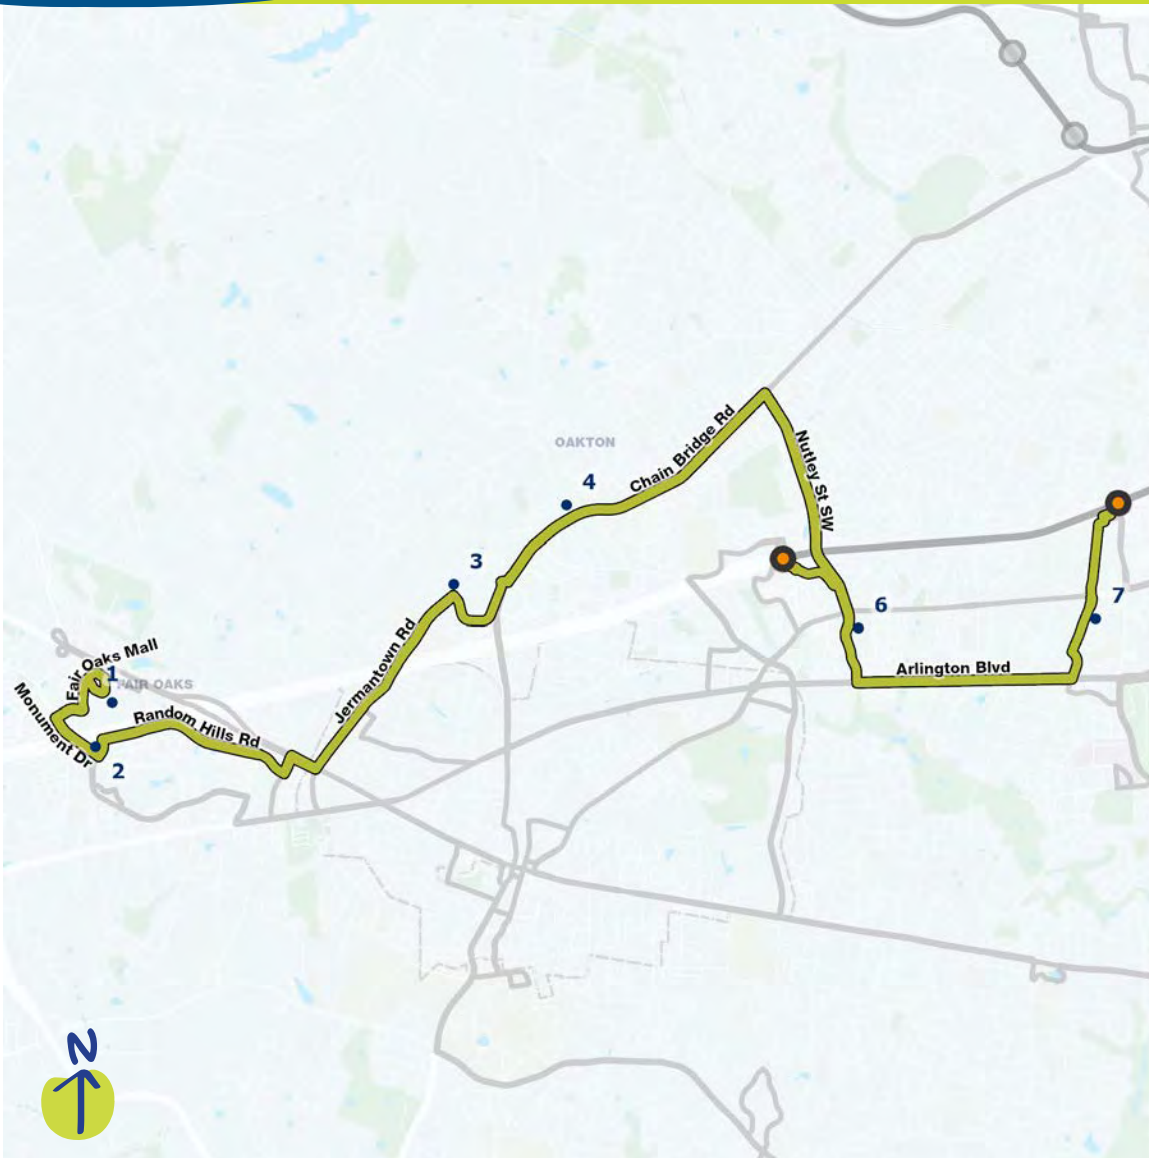

Tysons Westpark - 6MU

Proposed service in the draft Visionary Network

Compare to these current routes:

Where will this route go? ↘

- 1 Tysons Westpark Transit Station
- 2 Tysons Metro Station 
- 3 Downtown Vienna
- 4 Patrick Henry Library
- 5 Oakton Shopping Center
- 6 Fairfax City Hall
- 7 George Mason University

Fair Oaks - Dunn Loring-Merrifield

Proposed service in the draft Visionary Network

Compare to these current routes:

Metrobus 1A, 1C, 2B

Where will this route go? ↘

- 1 Fair Oaks Mall
- 2 Monument Drive Park and Ride
- 3 Oak Marr Recreation Center
- 4 Oakton Shopping Center
- 5 Vienna Metro Station
- 6 Pan Am Shopping Center
- 7 Mosaic District
- 8 Dunn Loring Metro Station