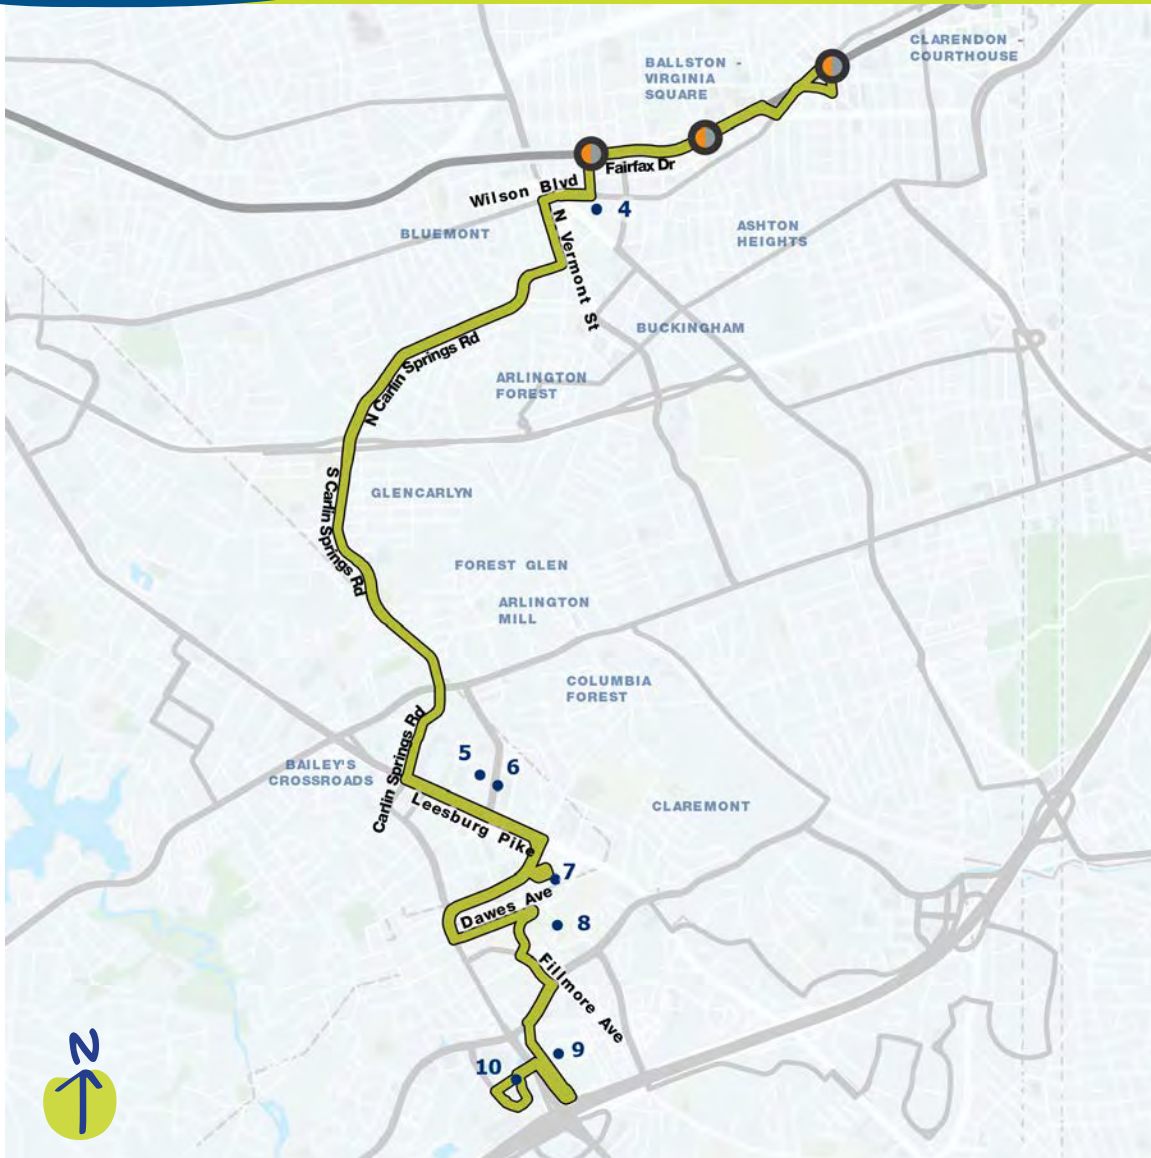

Fair Oaks - Vienna/Fairfax

Proposed service in the draft Visionary Network

Compare to these current routes:

Metrobus 29N

CUE Green1, Green2

Where will this route go? ↘

- 1 Jermantown Square
- 2 George Mason University
- 3 Fairfax City Hall
- 4 City of Fairfax Regional Library
- 5 Fair City Mall
- 6 Vienna Metro Station 

Clarendon - Mark Center

Proposed service in the draft Visionary Network

Compare to these current routes:

Metrobus 22F, 25B

Where will this route go? ↘

- 1 Clarendon Metro Station
- 2 Virginia Sq-GMU Metro Station
- 3 Ballston-MU Metro Station
- 4 Ballston Quarter
- 5 Crossroads Place
- 6 Leesburg Pike Plaza
- 7 Skyline Market
- 8 Northern Virginia Community College - Alexandria Campus
- 9 Southern Towers
- 10 Mark Center Transit Center