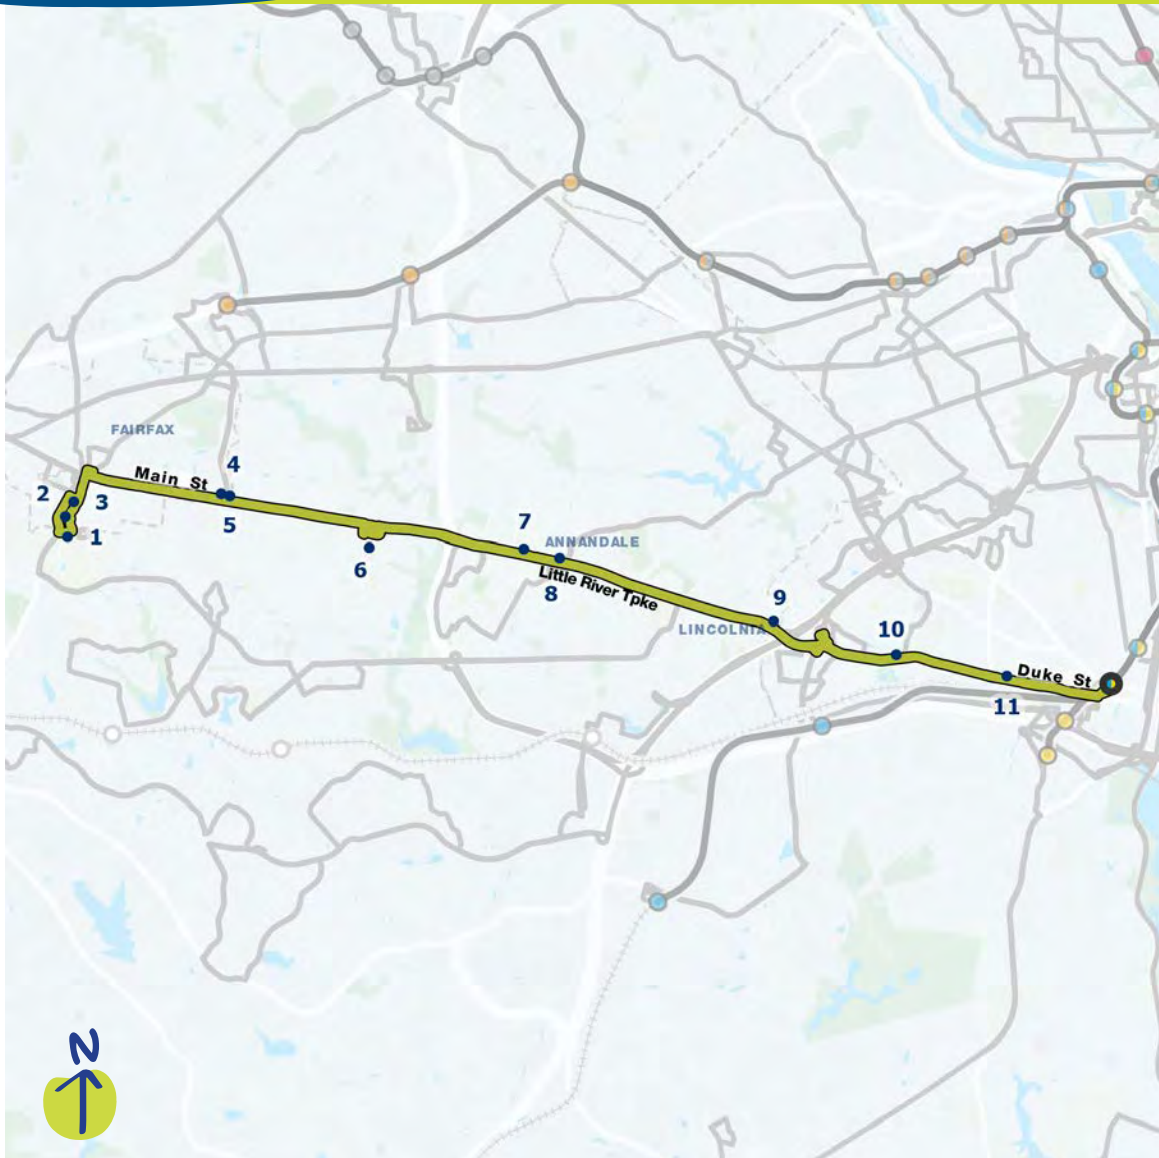

Fair Oaks - Pentagon

Proposed service in the draft Visionary Network

Compare to these current routes:

Metrobus 17B, 17G, 17K, 17M

Where will this route go? ↘

- 1 Monument Drive Park and Ride
- 2 Fairfax County Government Center
- 3 City of Fairfax
- 4 University Mall
- 5 Twinbrooke Shopping Center
- 6 Lake Braddock Secondary School
- 7 Kings Park Library
- 8 Thomas Jefferson High School for Science & Tech
- 9 Landmark Mall
- 10 Pentagon Transit Center 

6MU - King St-Old Town

Proposed service in the draft Visionary Network

Compare to these current routes:

Metrobus 28A, 29G, 29K, 29N

Where will this route go? ↘

- 1 George Mason University
- 2 Inova Fairfax Hospital
- 3 City of Fairfax City Hall
- 4 Turnpike Shopping Center
- 5 Pickett Shopping Center
- 6 Safeway
- 7 Northern Virginia Community College - Annandale
- 8 Giant
- 9 Plaza at Landmark
- 10 Shoppes of Foxchase
- 11 Alexandria Commons
- 12 King Street-Old Town Metro Station