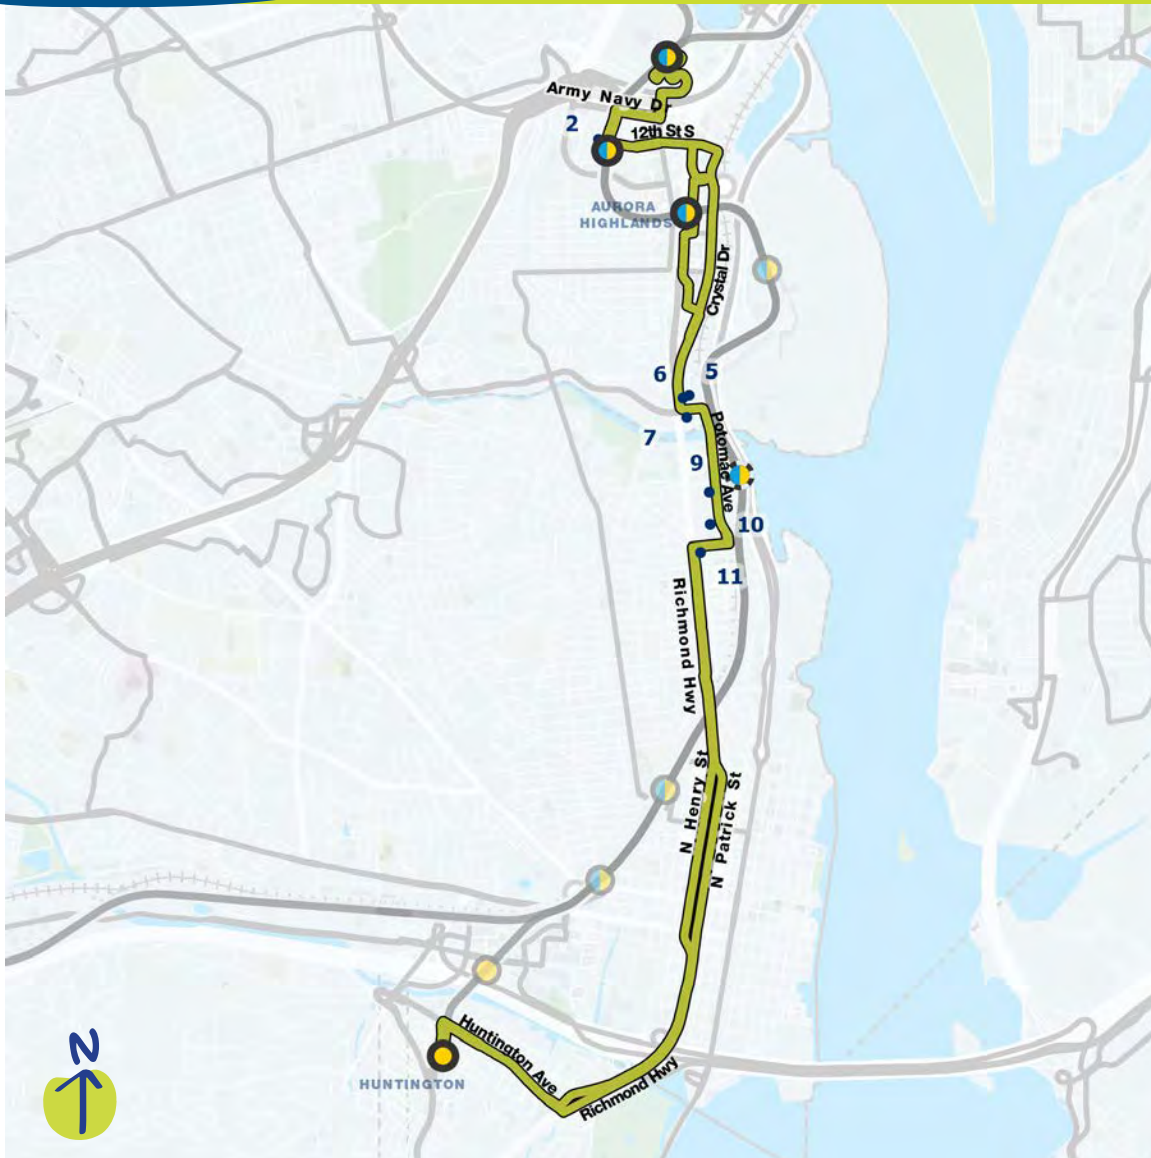

Compare to these current routes:

Metrobus 21C, 7A, 7M, 8W

Where will this route go? ↘

- 1 Van Dorn St Metro Station 
- 2 Pickett Street Plaza
- 3 Landmark Mall
- 4 VHC Health - Primary Care Alexandria
- 5 The Shops at Mark Center
- 6 Mark Center Transit Station
- 7 Inova Cares Clinic for Families - Alexandria
- 8 Harris Teeter
- 9 Village at Shirlington
- 10 Shirlington Transit Center
- 11 Pentagon Transit Center 

Pentagon - Huntington

Proposed service in the draft Visionary Network

Compare to these current routes:
Metrobus 10A, Metroway

Where will this route go? ↘

- 1 Pentagon Transit Center 
- 2 Fashion Centre at Pentagon City
- 3 Pentagon City Metro Station 
- 4 Crystal City Metro Station 
- 5 National Gateway
- 6 Lidl
- 7 Harris Teeter
- 8 Potomac Yard Metro Station 
- 9 Potomac Yard Center
- 10 Target
- 11 Giant
- 12 Huntington Metro Station 

When Metrorail isn't in operation, VA182 has a late-night extension that continues from the Pentagon Transit Center to L'Enfant Plaza via I-395 and Maine Avenue SW.

King St-Old Town - Fort Belvoir

Proposed service in the draft Visionary Network

Compare to these current routes:

Metrobus REX

Where will this route go? ↘

- 1 King Street-Old Town Metro Station
- 2 Eisenhower Ave Metro Station
- 3 Huntington Metro Station
- 4 Kings Crossing
- 5 Beacon Center
- 6 Mount Vernon Plaza
- 7 Mount Vernon Crossroads
- 8 Gum Springs Shopping Center
- 9 Inova Cares Clinic
- 10 Potomac Square
- 11 Engleside Plaza
- 12 Woodlawn Shopping Center
- 13 Fort Belvoir Community Hospital
- 14 Fort Belvoir Commissary