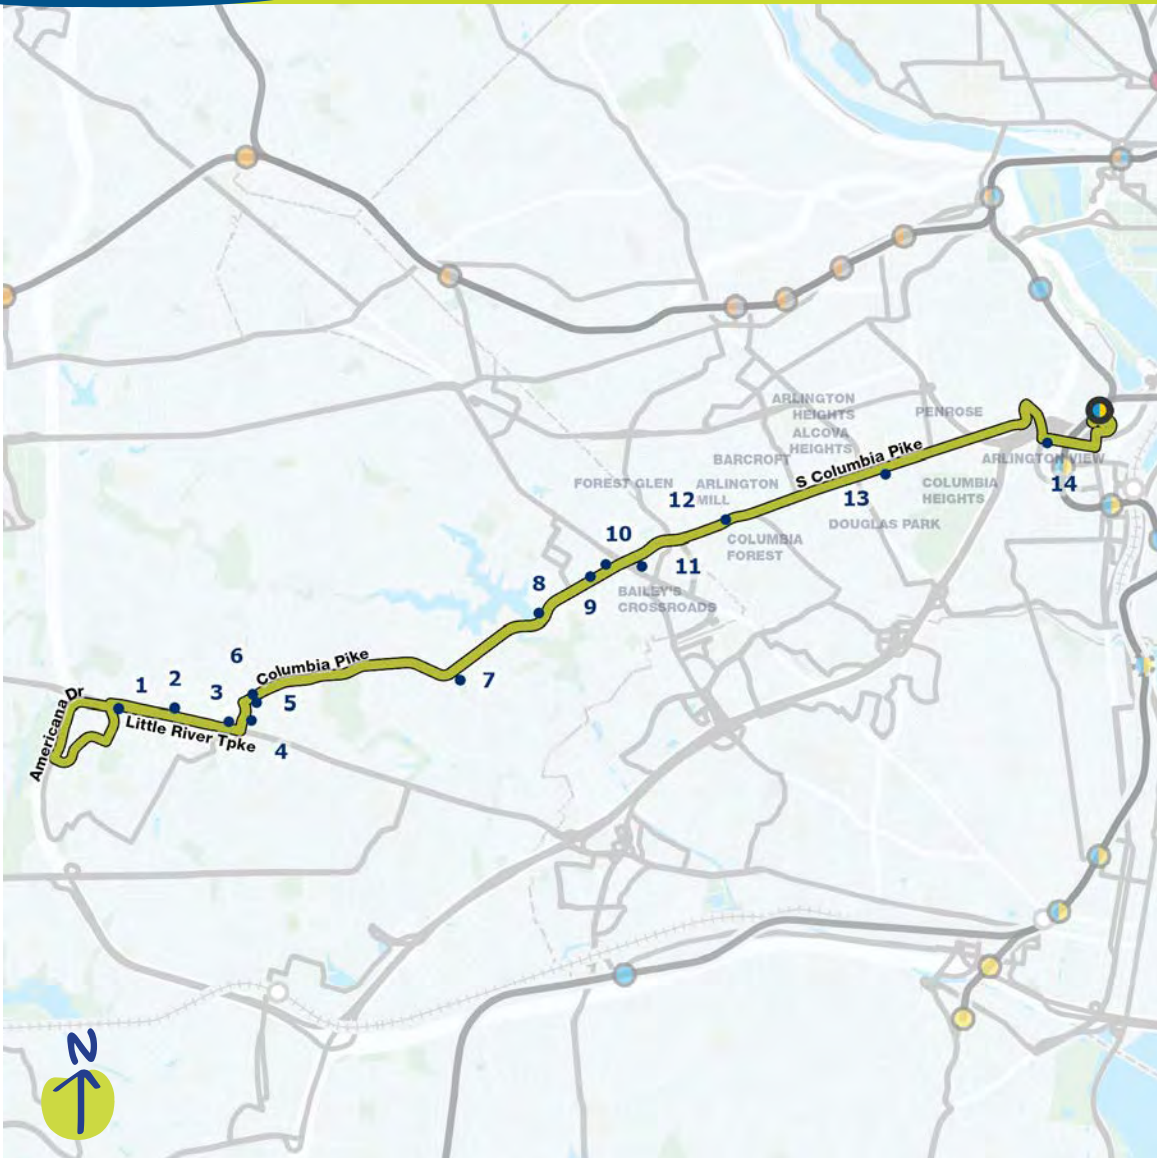

Ballston-MU - Pentagon

Proposed service in the draft Visionary Network

Compare to these current routes:

Metrobus 22A, 22F, 25B, 28F

Where will this route go? ↘

- 1 Ballston-MU Metro Station
- 2 Ballston Quarter
- 3 Food Star
- 4 Skyline Towers
- 5 Southern Towers
- 6 Fairlington Community Center
- 7 Shirlington Transit Center
- 8 Village at Shirlington
- 9 Pentagon Transit Center

Annandale - Pentagon

Proposed service in the draft Visionary Network

Compare to these current routes:
Metrobus 16A, 16C, 16E, 16G, 16H, 26A

Where will this route go? ↘

- 1 Inova Cares Clinic for Families - Annandale
- 2 Little River Shopping Center
- 3 Giant
- 4 K Market International
- 5 Yeyjin Korean Community Service Center
- 6 Annandale Shopping Center
- 7 Barcroft Plaza Shopping Center
- 8 Americana Grocery of Virginia
- 9 Falls Church Urgent Care & Walk-In Clinic
- 10 The Shoppes at Baileys Crossroads
- 11 ALDI
- 12 Columbia Pike Plaza
- 13 Arlington Free Clinic
- 14 Harris Teeter
- 15 Pentagon Transit Center 