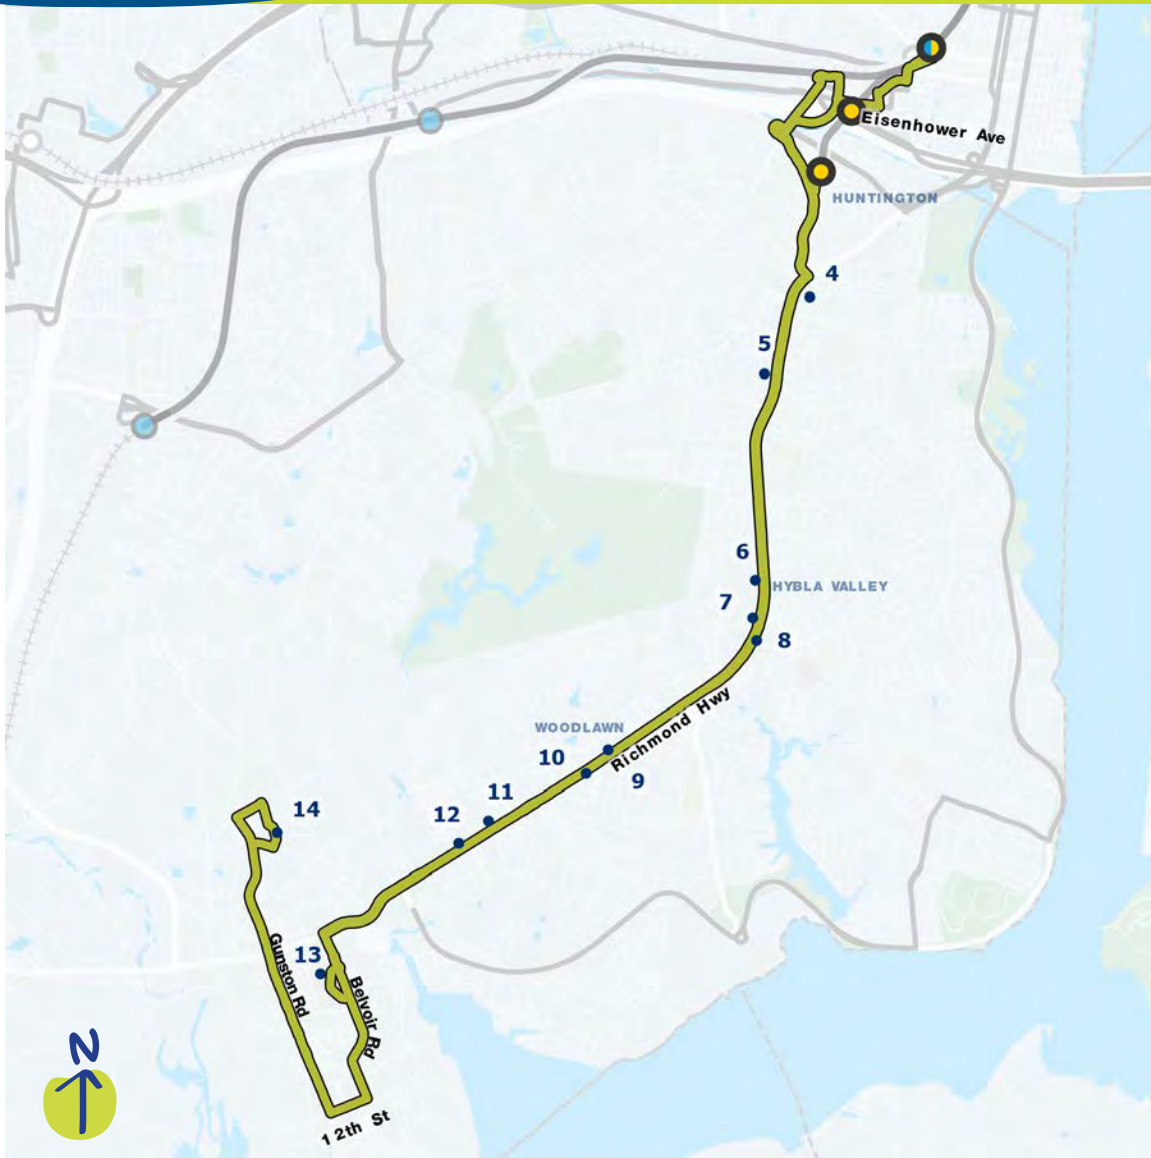

Compare to these current routes:

Metrobus 21C, 7A, 7M, 8W

Where will this route go? ↘

- 1 Van Dorn St Metro Station 
- 2 Pickett Street Plaza
- 3 Landmark Mall
- 4 VHC Health - Primary Care Alexandria
- 5 The Shops at Mark Center
- 6 Mark Center Transit Station
- 7 Inova Cares Clinic for Families - Alexandria
- 8 Harris Teeter
- 9 Village at Shirlington
- 10 Shirlington Transit Center
- 11 Pentagon Transit Center 

When Metrorail isn't in operation, VA182 has a late-night extension that continues from the Pentagon Transit Center to L'Enfant Plaza via I-395 and Maine Avenue SW.

King St-Old Town - Fort Belvoir

Proposed service in the draft Visionary Network

Compare to these current routes:

Metrobus REX

Where will this route go? ↘

- 1 King Street-Old Town Metro Station
- 2 Eisenhower Ave Metro Station
- 3 Huntington Metro Station
- 4 Kings Crossing
- 5 Beacon Center
- 6 Mount Vernon Plaza
- 7 Mount Vernon Crossroads
- 8 Gum Springs Shopping Center
- 9 Inova Cares Clinic
- 10 Potomac Square
- 11 Engleside Plaza
- 12 Woodlawn Shopping Center
- 13 Fort Belvoir Community Hospital
- 14 Fort Belvoir Commissary

Culmore - Crystal City

Proposed service in the draft Visionary Network

Compare to these current routes:
Metrobus 16A, 16C, 16E, 16G, 16H, 16M

Where will this route go? ↘

- 1 Crossroads Center
- 2 The Shoppes at Baileys Crossroads
- 3 Food Star
- 4 Leesburg Pike Plaza
- 5 Crossroads Place
- 6 Columbia Pike Plaza
- 7 Arlington Mill Community Center
- 8 Harris Teeter
- 9 Arlington Free Clinic
- 10 Giant
- 11 Target
- 12 Pentagon City Metro Station
- 13 Fashion Centre at Pentagon City
- 14 Crystal City Metro Station