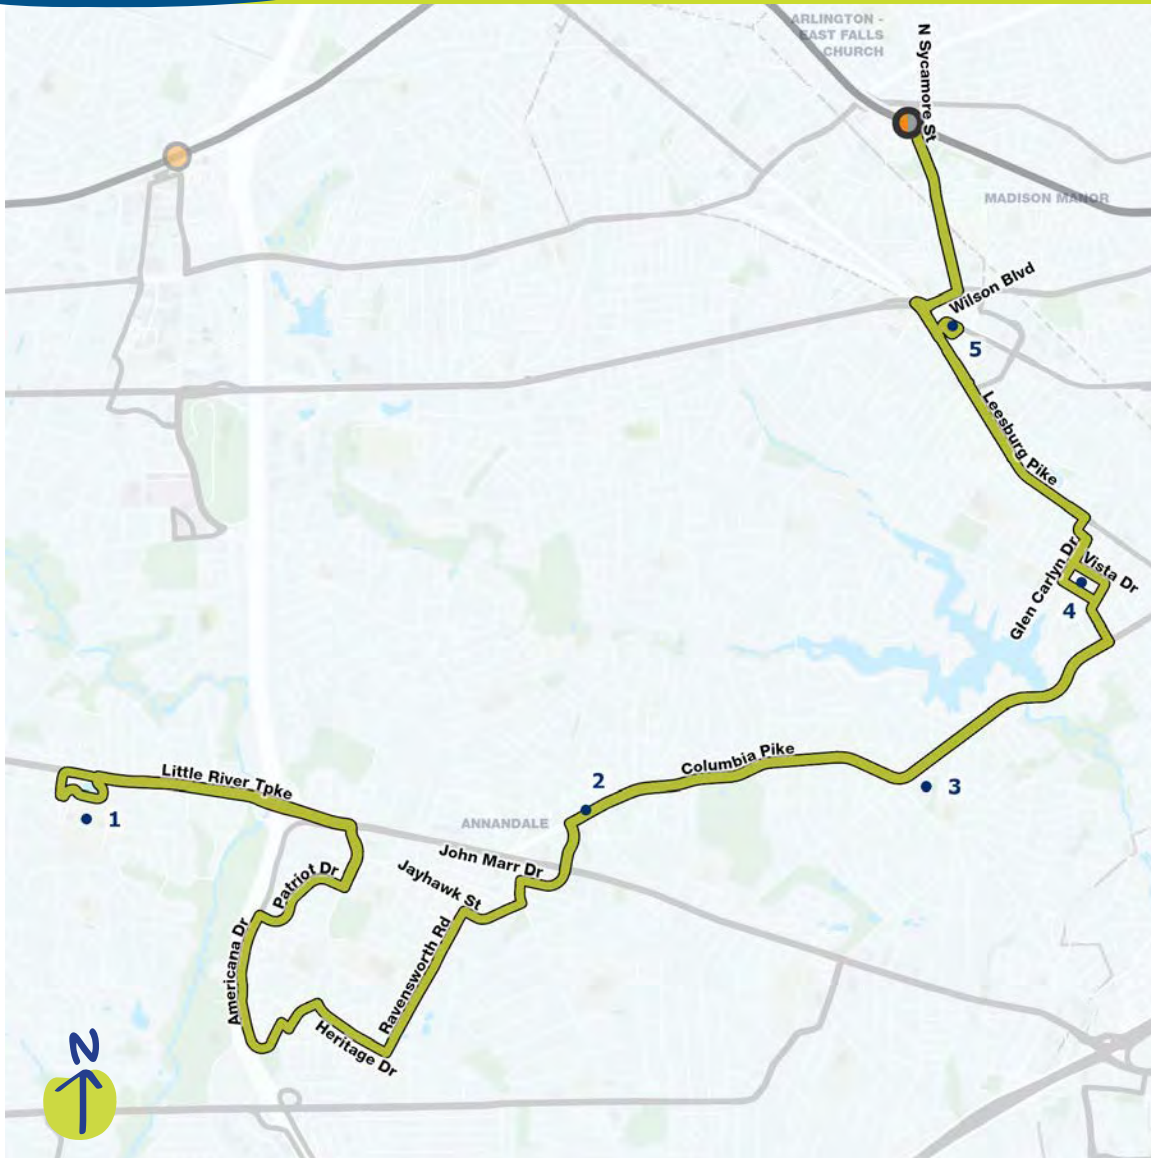

NVCC Annandale - East Falls Church

Proposed service in the draft Visionary Network

Compare to these current routes:

Metrobus 16A, 26A, 28A

Where will this route go? ↘

- 1 NVCC - Annandale Campus
- 2 Annandale
- 3 Barcroft Plaza
- 4 Parkwood Apartments
- 5 Seven Corners Transit Center
- 6 East Falls Church Metro Station

When will the bus operate?

How often will the bus arrive?

	Weekdays		Weekends
	All-day 6:00 a.m. - 9:00 p.m.	Rush Hour 6:00 a.m. - 9:00 a.m. 3:00 p.m. - 7:00 p.m.	All-day 6:00 a.m. - 9:00 p.m.
Weekdays	at least every 30 minutes		at least every 30 minutes
Weekends	at least every 30 minutes		at least every 30 minutes