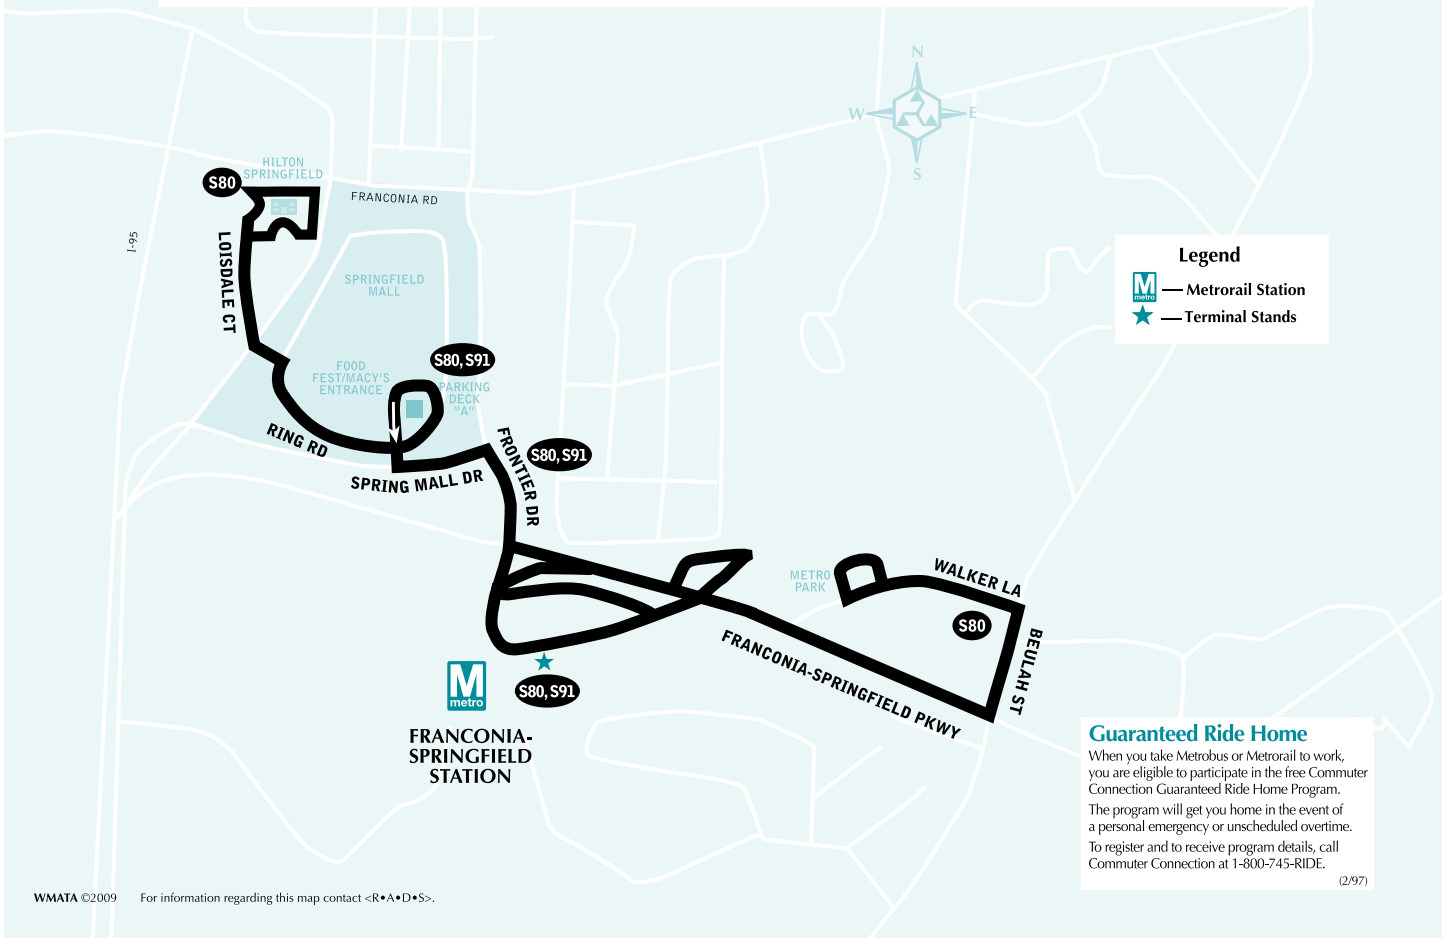

TAGS Springfield Circulator

Routes S80,S91

For route and schedule information
Call 202-637-7000
www.metroopensdoors.com