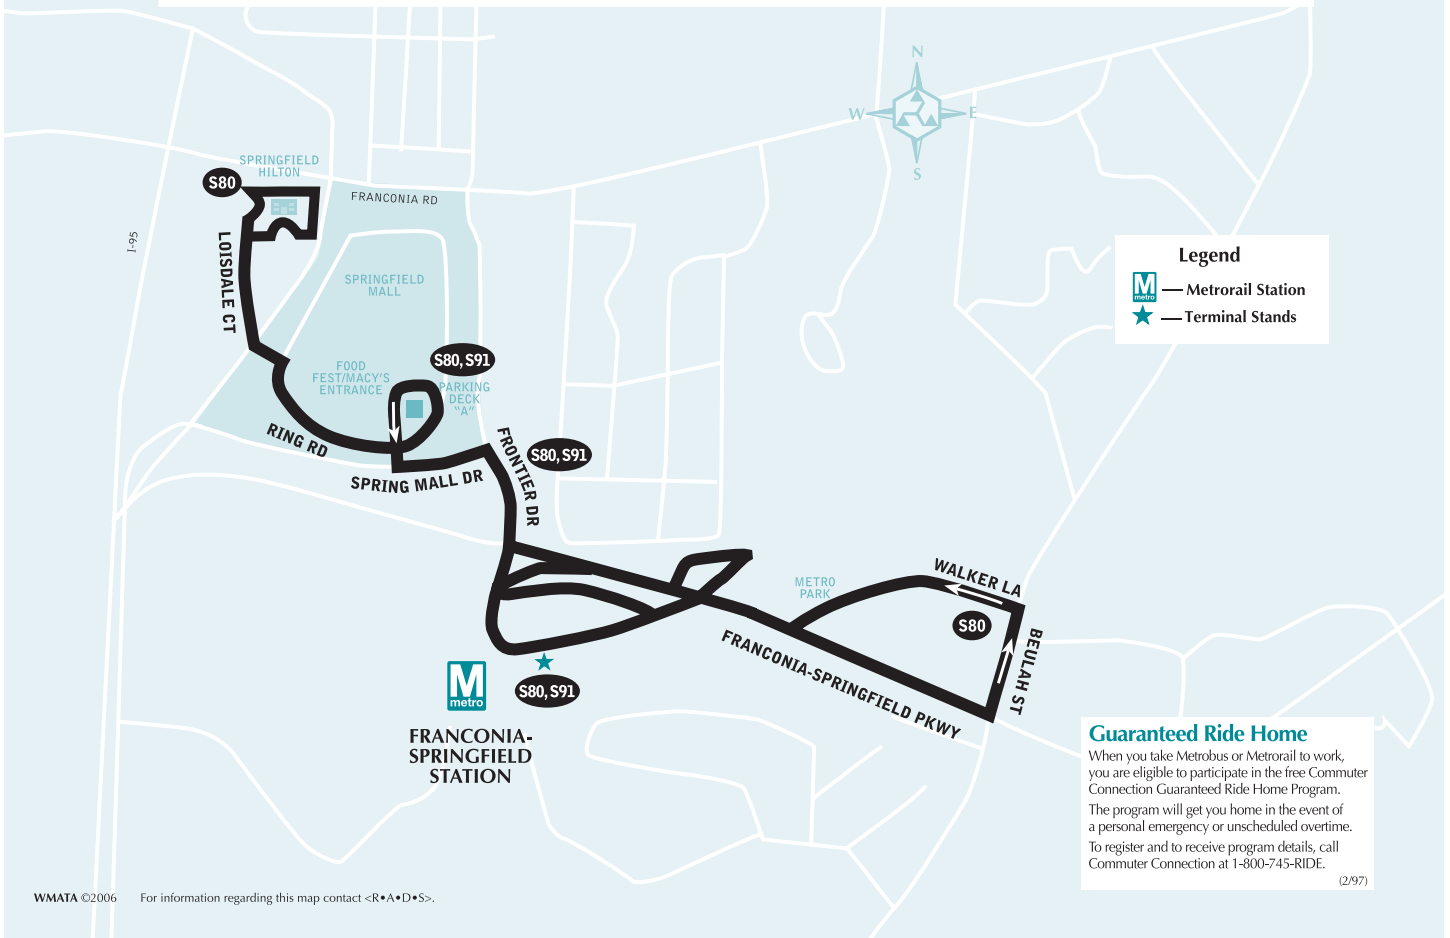

TAGS Springfield Circulator

Routes S80,S91

For route and schedule information
Call 202-637-7000
www.metroopensdoors.com