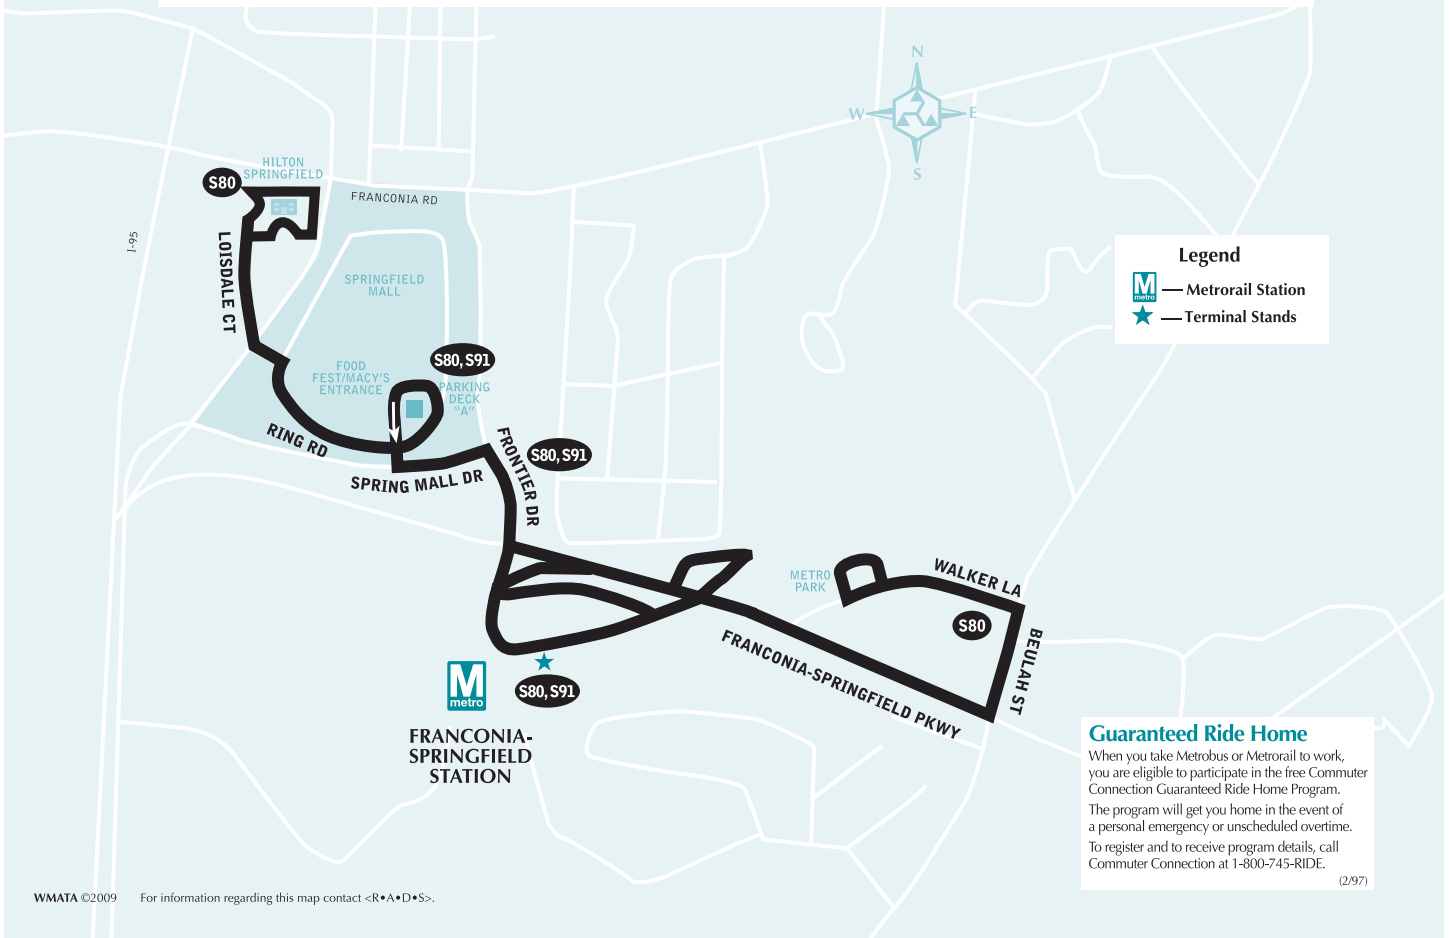

TAGS Springfield Circulator

Routes S80,S91

For route and schedule information
Call 202-637-7000
www.metroopensdoors.com