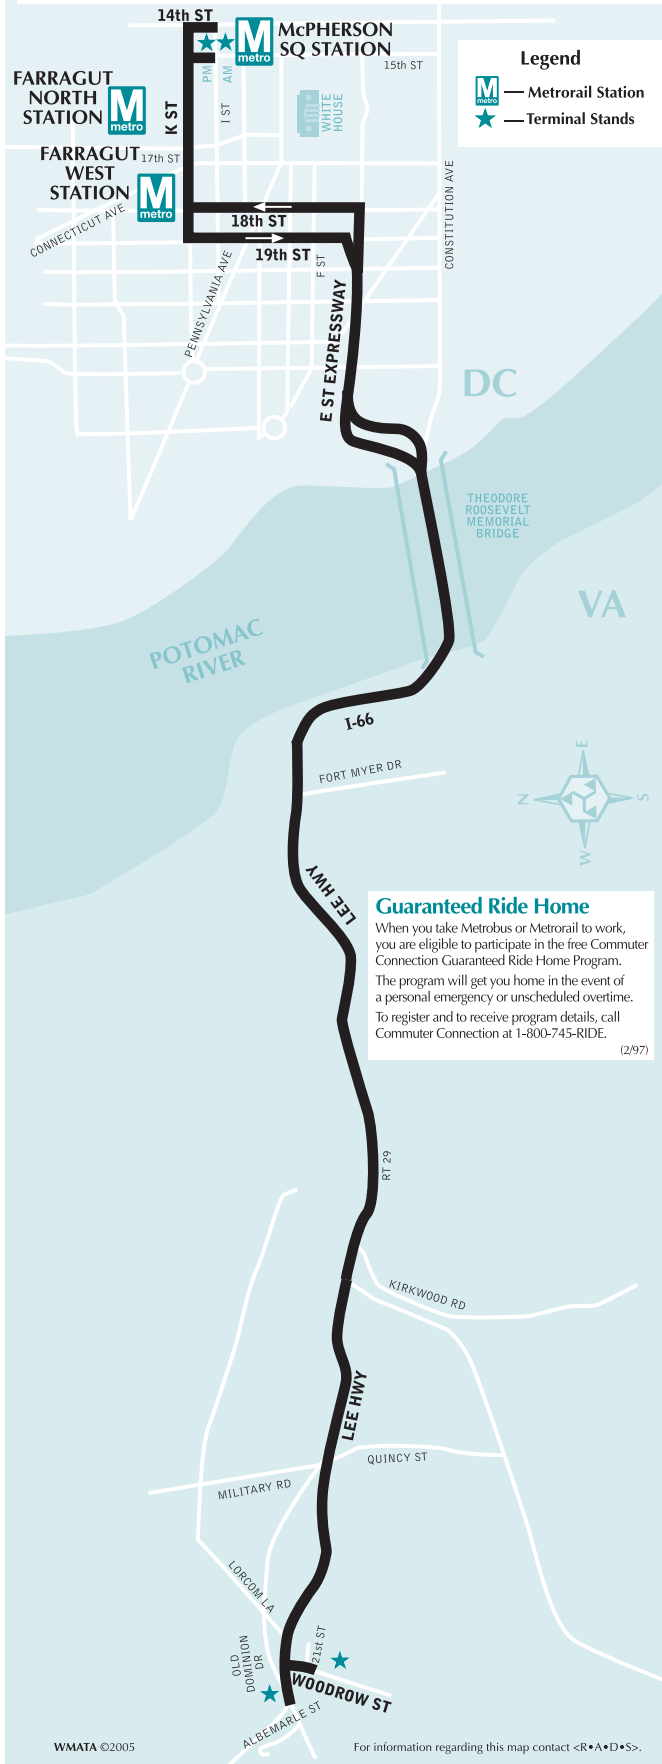

Lee Highway - Farragut Square Line

Route 3Y

For route and schedule information

Call 202-637-7000

www.metroopensdoors.com

Guaranteed Ride Home
When you take Metrobus or Metrorail to work, you are eligible to participate in the free Commuter Connection Guaranteed Ride Home Program. The program will get you home in the event of a personal emergency or unscheduled overtime. To register and to receive program details, call Commuter Connection at 1-800-745-RIDE. (2/97)