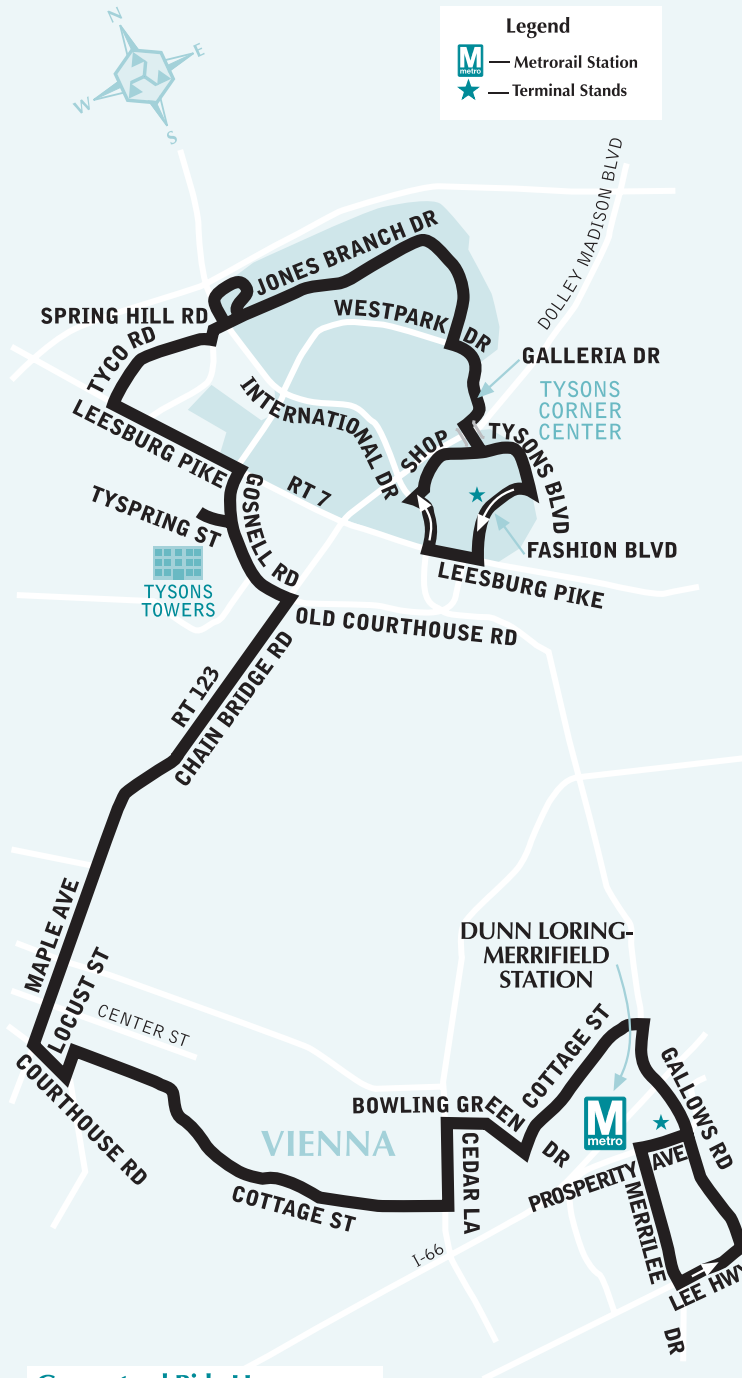

Tysons Corner-Dunn Loring Line Route 2T

For route and schedule information
Call 202-637-7000

Guaranteed Ride Home

When you take Metrobus or Metrorail to work, you are eligible to participate in the free Commuter Connection Guaranteed Ride Home Program.

The program will get you home in the event of a personal emergency or unscheduled overtime.

To register and to receive program details, call Commuter Connection at 1-800-745-RIDE.

(2/97)