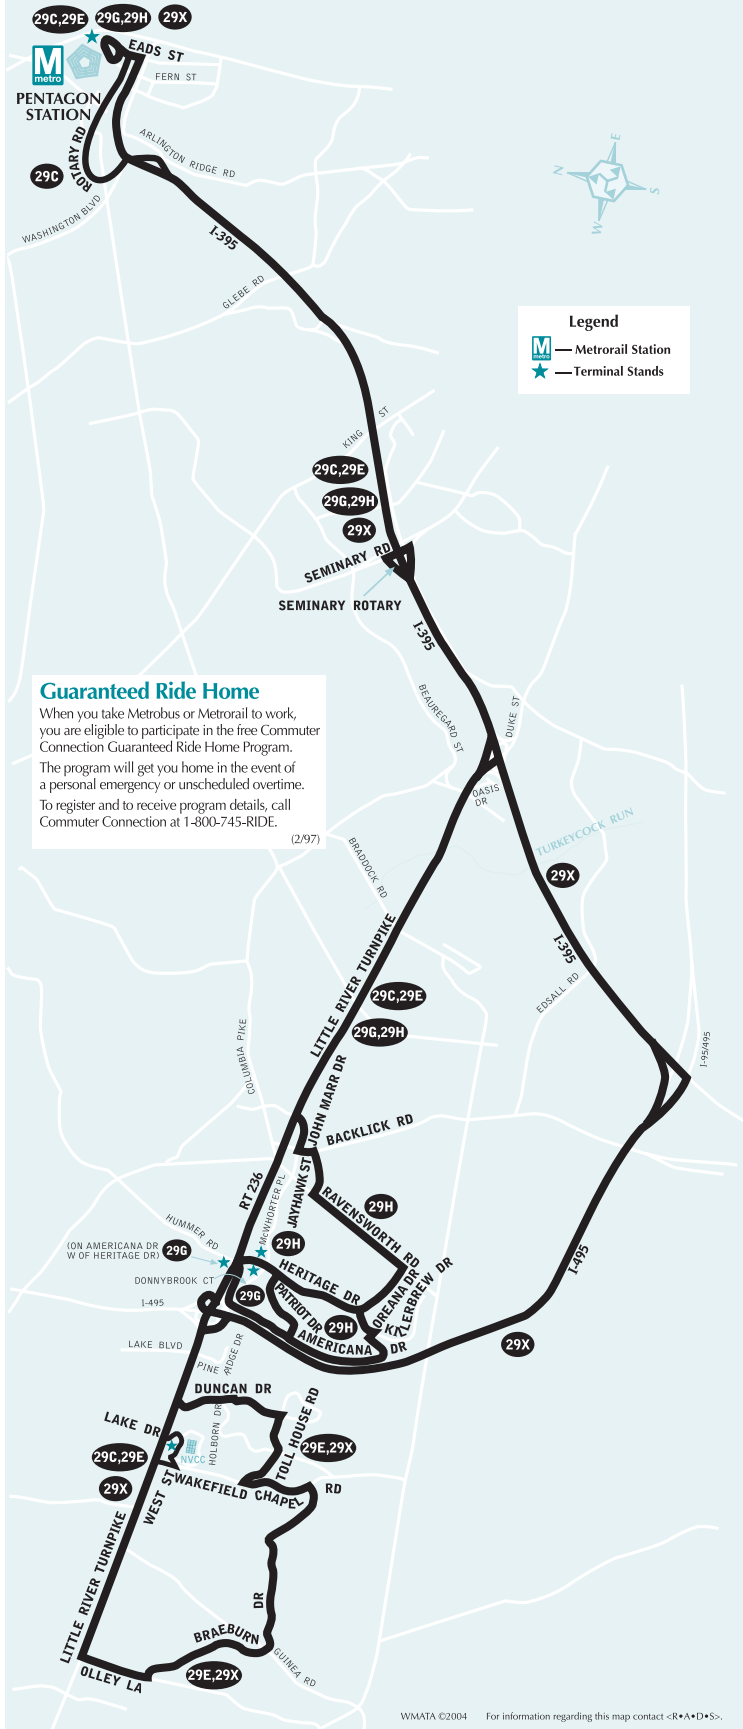

Annandale Line

Routes 29C,E,G,H,X

For route and schedule information
Call 202-637-7000
www.metroopendoors.com

29C, E, G, H, X

Annandale Line

Monday thru Friday Southbound — Lunes a viernes hacia el sur

Route Number	Pentagon	Rt. 236 & Oasis Dr.	Rt. 236 & Braddock Rd.	Rt. 236 & John Marr Dr.	Killebrew & Oreana Drs.	Americana & Heritage Drs.	Heritage Dr. & Mc-Whorter Pl. (ANNAN-DALE)	Duncan & Holborn Drs.	Braeburn Dr. & Guinea Rd.	Lake Dr. opposite Godwin Bldg. (NVCC/ BRAE-BURN DR.)
AM Service — Servicio matutino										
29C	6:46	6:56	7:00	7:04	-	-	-	-	-	7:12
29C	7:14	7:24	7:28	7:32	-	-	-	-	-	7:40
29C	7:44	7:54	7:59	8:04	-	-	-	-	-	8:13
29C	8:25	8:35	8:40	8:45	-	-	-	-	-	8:54
PM Service — Servicio vespertino										
* 29G	3:05	3:15	3:20	3:25	-	3:31	3:35	-	-	-
29E	3:35	3:47	3:51	3:56	-	-	-	4:06	4:14	4:23
* 29G	3:50	4:02	4:06	4:11	-	4:20	4:26	-	-	-
29E	4:05	4:17	4:21	4:26	-	-	-	4:36	4:44	4:53
* 29G	4:20	4:32	4:36	4:41	-	4:50	4:56	-	-	-
* 29H	4:30	4:43	4:48	4:53	5:06	-	5:11	-	-	-
29X	4:35	-	-	-	-	-	-	4:59	5:07	5:18
* 29G	4:36	4:49	4:54	4:59	-	5:08	5:13	-	-	-
* 29H	4:42	4:55	5:00	5:05	5:18	-	5:23	-	-	-
* 29G	4:48	5:02	5:07	5:14	-	5:24	5:29	-	-	-
* 29H	4:54	5:08	5:13	5:20	5:33	-	5:37	-	-	-
* 29G	5:00	5:14	5:19	5:26	-	5:36	5:41	-	-	-
29X	5:05	-	-	-	-	-	-	5:29	5:37	5:48
* 29H	5:06	5:20	5:25	5:32	5:45	-	5:49	-	-	-
* 29G	5:12	5:26	5:31	5:38	-	5:48	5:53	-	-	-
* 29H	5:18	5:32	5:37	5:44	5:57	-	6:01	-	-	-
* 29G	5:24	5:38	5:43	5:50	-	6:00	6:05	-	-	-
29X	5:30	-	-	-	-	-	-	5:54	6:03	6:15
* 29H	5:30	5:43	5:48	5:54	6:06	-	6:10	-	-	-
* 29G	5:36	5:49	5:54	6:00	-	6:09	6:14	-	-	-
* 29H	5:42	5:55	6:00	6:06	6:18	-	6:22	-	-	-
* 29G	5:48	6:01	6:06	6:12	-	6:21	6:26	-	-	-
29X	5:54	-	-	-	-	-	-	6:18	6:27	6:39
* 29H	5:56	6:09	6:14	6:20	6:32	-	6:36	-	-	-
* 29G	6:04	6:17	6:22	6:28	-	6:37	6:42	-	-	-
* 29H	6:14	6:25	6:30	6:36	6:47	-	6:51	-	-	-
29X	6:18	-	-	-	-	-	-	6:42	6:50	7:00
* 29G	6:24	6:35	6:40	6:46	-	6:54	6:58	-	-	-
* 29H	6:32	6:43	6:48	6:54	7:05	-	7:09	-	-	-
29E	6:48	6:59	7:03	7:07	-	-	-	7:16	7:23	7:33
* 29G	6:58	7:09	7:13	7:17	-	7:24	7:28	-	-	-
29E	7:18	7:29	7:33	7:37	-	-	-	7:46	7:53	8:03
* 29G	7:55	8:06	8:10	8:14	-	8:21	8:25	-	-	-
* 29G	8:55	9:06	9:10	9:14	-	9:21	9:25	-	-	-
* 29G	9:55	10:05	10:08	10:11	-	10:19	10:24	-	-	-

On four Federal holidays, Columbus Day, Veterans' Day, Martin L. King Day, and Presidents' Day, Metrobus will run on a Saturday supplemental schedule. On these holidays, trips marked with an asterisk (*) will operate.