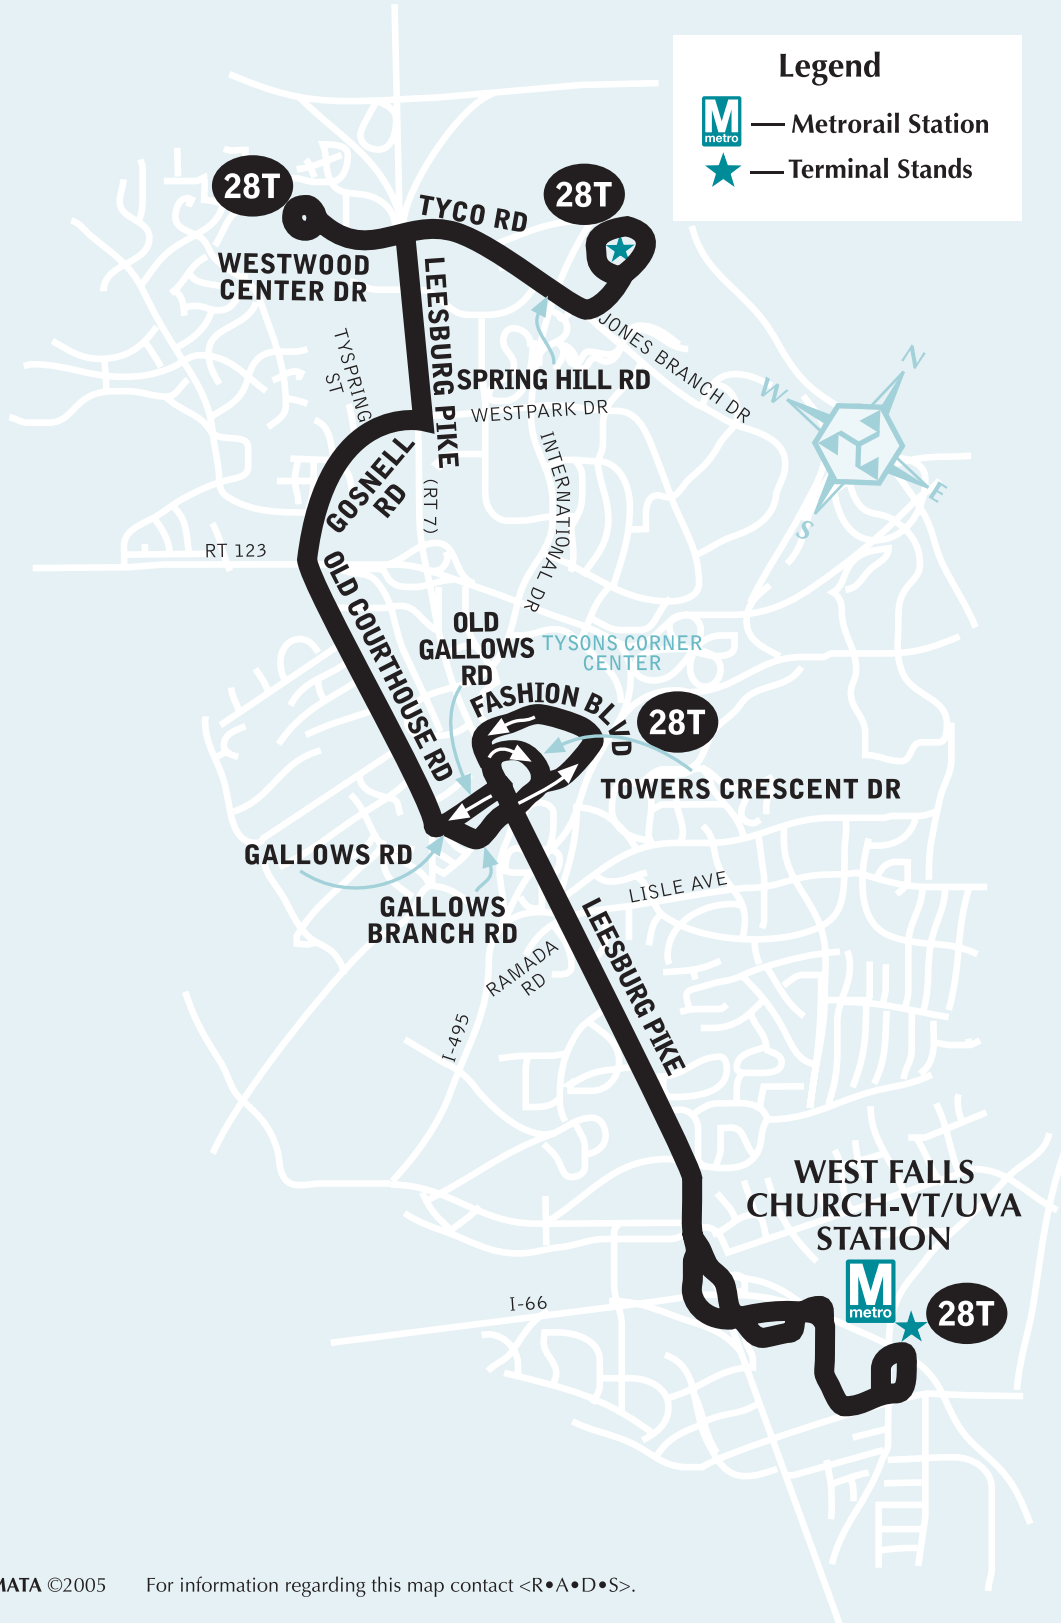

Route 28T

For route and schedule information

Call 202-637-7000

www.metroopensdoors.com

28T

Tysons Corner-West Falls Church Line

Monday thru Friday Westbound Lunes a viernes hacia el oeste

Route Number	West Falls Church-VT/UVA 	Leesburg Pike & Lisle Ave.	Tysons Corner Center	Gosnell Rd. & Tyspring St.	Westwood Center	Tysons-Westpark Transit Station (TYSONS CORNER-WEST PARK)
AM Service — Servicio matutino						
28T	5:56	6:04	6:09	6:19	6:24	6:30
28T	6:21	6:31	6:36	6:46	6:51	7:00
28T	6:48	6:58	7:03	7:13	7:18	7:27
28T	7:08	7:18	7:23	7:33	7:38	7:47
28T	7:28	7:39	7:45	7:56	8:02	8:10
28T	7:48	7:59	8:05	8:16	8:22	8:30
28T	8:18	8:29	8:35	8:46	8:52	9:00
28T	8:52	9:02	9:07	9:17	9:25	9:32
28T	9:22	9:32	9:37	9:47	9:55	10:02
PM Service — Servicio vespertino						
28T	3:15	3:25	3:30	3:40	3:48	3:55
28T	3:42	3:52	3:57	4:07	4:15	4:22
28T	4:02	4:12	4:17	4:27	4:35	4:42
28T	4:22	4:31	4:36	4:46	4:53	5:02
28T	4:42	4:51	4:56	5:06	5:13	5:22
28T	5:06	5:15	5:20	5:30	5:37	5:46
28T	5:21	5:29	5:35	5:48	5:57	6:05
28T	5:51	5:59	6:05	6:18	6:27	6:35
28T	6:21	6:30	6:33	6:43	6:50	6:56
28T	6:51	7:00	7:03	7:13	7:20	7:26
28T	7:21	7:30	7:33	7:43	7:50	7:56