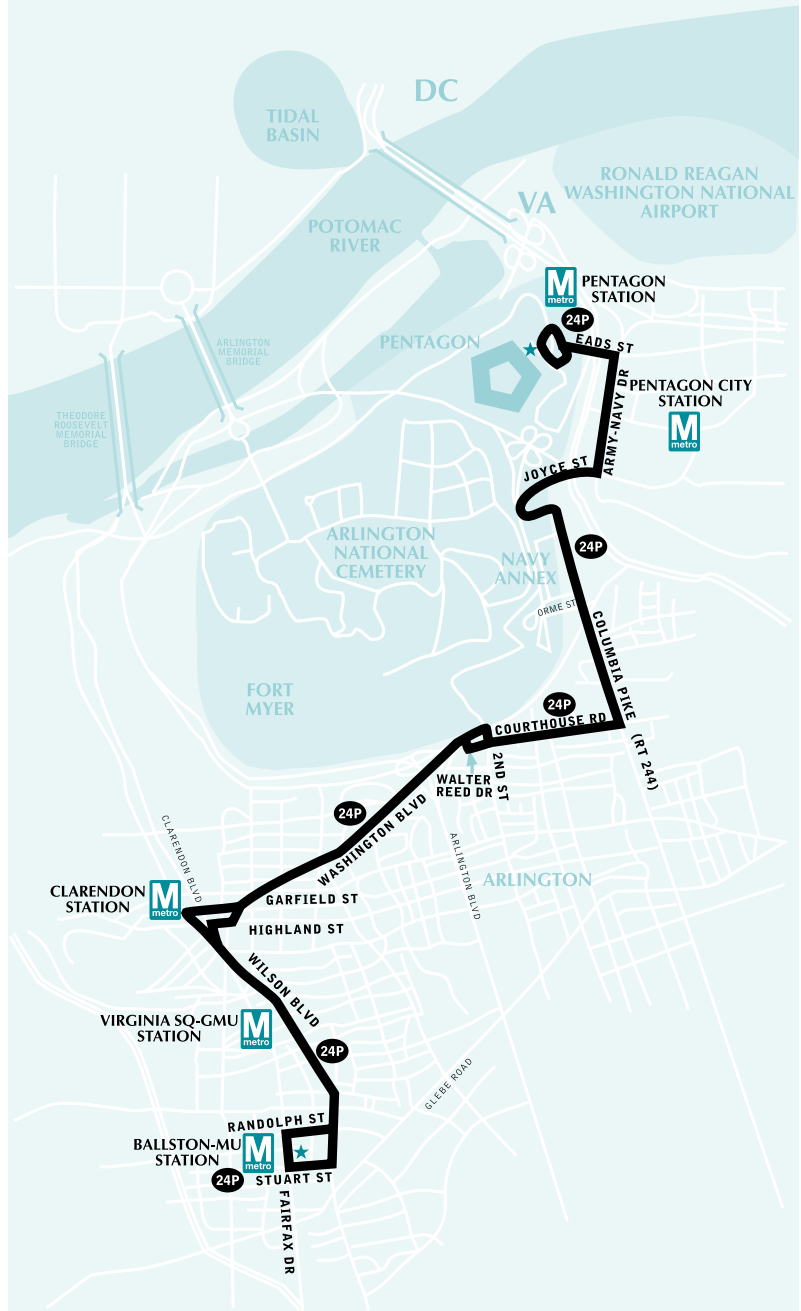

Ballston-Pentagon Line

Route 24P

For route and schedule information
Call 202-637-7000
www.metroopensdoors.com

Legend

- Metro Station
- Terminal Stand

24P

Ballston-Pentagon Line

Weekday Westbound — Entre semana con dirección al oeste

Route Number	Pentagon M	Navy Annex	Court-house Rd & S. 2nd St.	Clarendon M	BALLSTON -MU M
AM Service — Servicio matutino					
24P	6:20	6:28	6:33	6:38	6:44
24P	6:40	6:48	6:53	6:58	7:04
24P	7:00	7:08	7:13	7:18	7:24
24P	7:20	7:28	7:33	7:38	7:44
24P	7:40	7:48	7:53	7:59	8:05
24P	8:00	8:08	8:13	8:19	8:25
24P	8:20	8:28	8:33	8:39	8:45
24P	8:40	8:48	8:53	8:59	9:05
24P	9:00	9:08	9:13	9:19	9:25
24P	10:00	10:08	10:13	10:19	10:23
24P	11:00	11:08	11:13	11:19	11:23
PM Service — Servicio vespertino					
24P	12:00	12:08	12:13	12:19	12:23
24P	1:00	1:08	1:13	1:19	1:23
24P	2:00	2:08	2:13	2:19	2:23
24P	3:00	3:08	3:13	3:19	3:23
24P	3:40	3:48	3:53	3:59	4:03
24P	4:00	4:08	4:14	4:20	4:25
24P	4:20	4:28	4:34	4:40	4:45
24P	4:40	4:48	4:54	5:00	5:05
24P	5:00	5:08	5:14	5:20	5:25
24P	5:20	5:28	5:34	5:40	5:45
24P	5:40	5:48	5:54	6:00	6:05
24P	6:00	6:08	6:14	6:20	6:25
24P	6:30	6:38	6:42	6:47	6:52
24P	7:00	7:08	7:12	7:17	7:22

Weekday Eastbound — Entre semana con dirección al este

Route Number	Ballston-MU M	Clarendon M	Court-house Rd & S. 2nd St.	Navy Annex	PENTA-GON M
AM Service — Servicio matutino					
24P	5:50	5:54	5:59	6:03	6:09
24P	6:10	6:14	6:20	6:25	6:31
24P	6:30	6:34	6:40	6:45	6:51
24P	6:50	6:54	7:00	7:05	7:12
24P	7:10	7:14	7:20	7:25	7:32
24P	7:30	7:36	7:41	7:46	7:52
24P	7:50	7:56	8:01	8:06	8:12
24P	8:10	8:16	8:21	8:26	8:32
24P	8:30	8:36	8:41	8:46	8:52
24P	9:30	9:36	9:42	9:47	9:53
24P	10:30	10:36	10:42	10:47	10:53
24P	11:30	11:36	11:42	11:47	11:53
PM Service — Servicio vespertino					
24P	12:30	12:36	12:42	12:47	12:53
24P	1:30	1:36	1:42	1:47	1:53
24P	2:30	2:36	2:42	2:47	2:53
24P	3:10	3:16	3:22	3:27	3:33
24P	3:30	3:36	3:42	3:47	3:53
24P	3:50	3:56	4:02	4:07	4:13
24P	4:10	4:16	4:22	4:27	4:33
24P	4:30	4:36	4:42	4:47	4:53
24P	4:50	4:56	5:02	5:07	5:13
24P	5:10	5:16	5:22	5:27	5:33
24P	5:30	5:36	5:42	5:47	5:53
24P	5:50	5:56	6:02	6:07	6:13
24P	6:30	6:35	6:41	6:44	6:49
24P	7:00	7:05	7:11	7:14	7:19