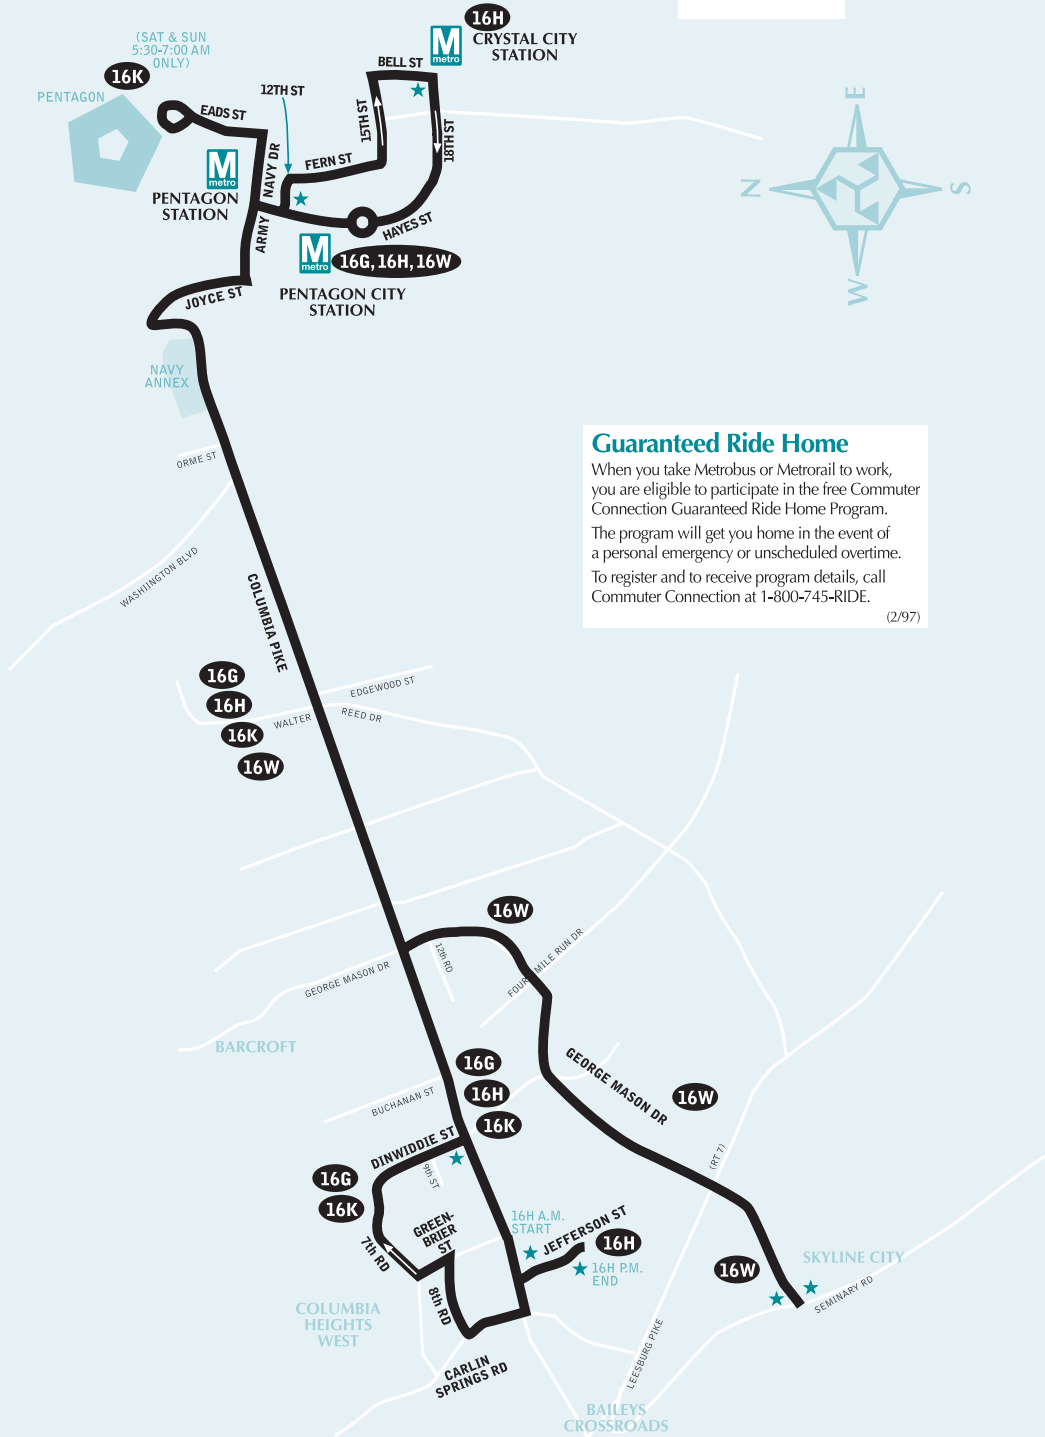

Columbia Heights West-Pentagon City Line

Routes 16G,H,K,W

For route and schedule information
Call 202-637-7000
www.metroopendoors.com

Legend

- Metrorail Station
- Terminal Stands

Guaranteed Ride Home

When you take Metrobus or Metrorail to work, you are eligible to participate in the free Commuter Connection Guaranteed Ride Home Program. The program will get you home in the event of a personal emergency or unscheduled overtime. To register and to receive program details, call Commuter Connection at 1-800-745-RIDE. (2/97)