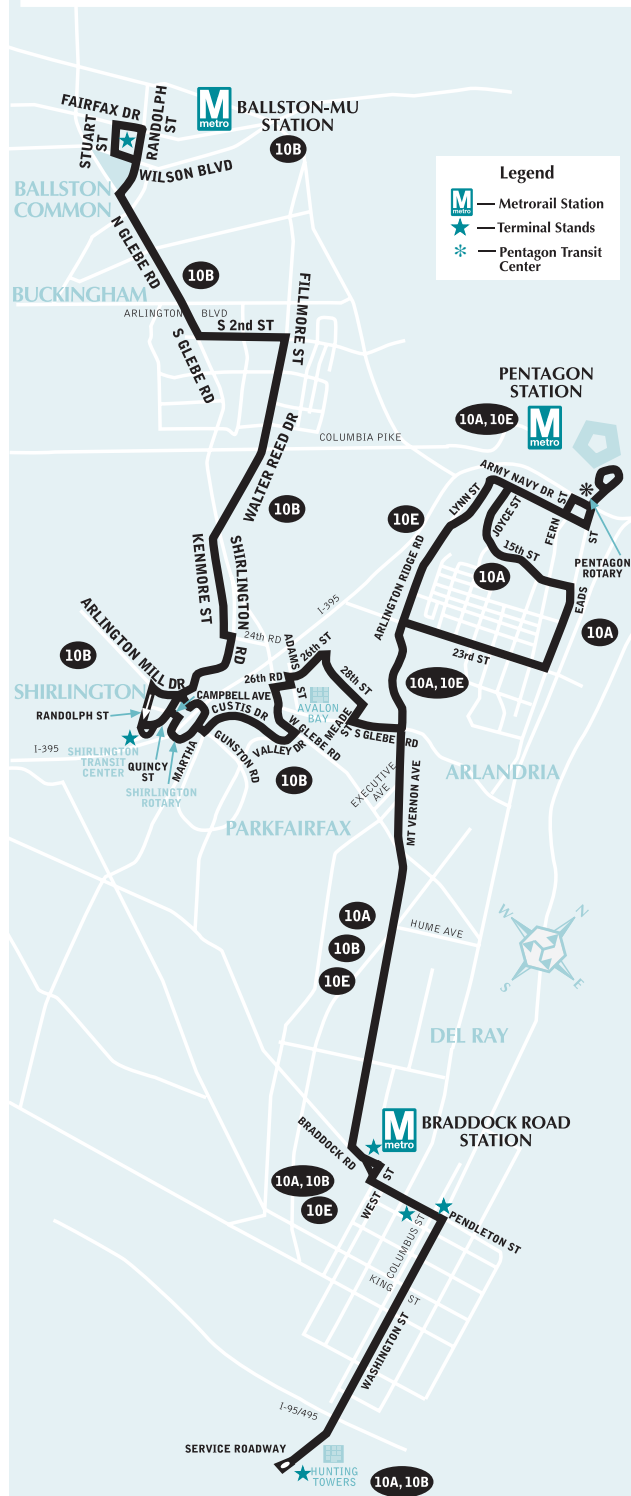

Hunting Towers-Pentagon Line

For route and schedule information

Routes 10A, E

Call 202-637-7000

Hunting Towers-Ballston Line

www.metroopensdoors.com

Route 10B

Legend

- Metro Station
- Terminal Stand
- Pentagon Transit Center

Guaranteed Ride Home

(2/97)

10

A, E - Hunting Towers-Pentagon Line
B - Hunting Towers-Ballston Line

Hunting Towers-Pentagon Line

Weekday Northbound — Entre semana con dirección al norte

Route Number	S.Wash. St. & entrance to Hunting Towers	Washington & King Sts.	Pendleton & Columbus Sts.	Braddock Rd.	Mount Vernon & Hume Aves.	Mount Vernon & Executive Aves.	S. 23rd & Fern Sts.	S. Lynn St. & Army Navy Dr.	PENTA-GON
AM Service — Servicio matutino									
10A	—	—	4:51	4:54	5:00	5:05	5:12	—	5:23
10A	—	—	5:21	5:24	5:30	5:35	5:42	—	5:53
10A	—	—	5:51	5:54	6:00	6:05	6:12	—	6:23
10A	—	—	6:15	6:18	6:24	6:29	6:36	—	6:47
10E	—	—	—	6:29	6:35	6:40	—	6:47	6:52
10E	—	—	—	6:42	6:48	6:53	—	7:01	7:06
10A	6:38	6:42	6:45	6:48	6:54	6:59	7:06	—	7:17
10E	—	—	—	6:55	7:01	7:06	—	7:14	7:19
10E	—	—	—	7:17	7:23	7:28	—	7:36	7:41
10A	7:08	7:12	7:15	7:18	7:24	7:29	7:36	—	7:47
10E	—	—	—	7:33	7:39	7:44	—	7:52	7:57
10E	—	—	—	7:44	7:50	7:55	—	8:03	8:08
10A	7:38	7:42	7:45	7:48	7:54	7:59	8:06	—	8:17
10E	—	—	—	8:05	8:12	8:18	—	8:25	8:30
10A	7:56	8:01	8:05	8:08	8:15	8:21	8:28	—	8:39
10E	—	—	—	8:20	8:27	8:33	—	8:40	8:45
10A	8:30	8:35	8:39	8:42	8:49	8:55	9:02	—	9:13
10A	9:00	9:05	9:09	9:13	9:20	9:26	9:32	—	9:42
10A	9:30	9:35	9:39	9:43	9:50	9:56	10:02	—	10:12
10A	10:00	10:05	10:09	10:13	10:20	10:26	10:32	—	10:42
10A	10:29	10:34	10:38	10:42	10:49	10:55	11:01	—	11:11
10A	11:00	11:05	11:09	11:13	11:20	11:25	11:31	—	11:41
10A	11:30	11:35	11:39	11:43	11:50	11:55	12:01	—	12:11
PM Service — Servicio vespertino									
10A	12:00	12:05	12:09	12:13	12:20	12:25	12:31	—	12:41
10A	12:30	12:35	12:39	12:43	12:50	12:55	1:01	—	1:11
10A	1:00	1:05	1:09	1:13	1:20	1:25	1:31	—	1:41
10A	1:30	1:35	1:39	1:43	1:50	1:55	2:01	—	2:11
10A	2:00	2:05	2:09	2:13	2:20	2:25	2:31	—	2:41
10A	2:32	2:37	2:41	2:45	2:52	2:57	3:03	—	3:13
10A	3:00	3:05	3:09	3:14	3:22	3:27	3:33	—	3:44
10A	3:30	3:35	3:39	3:44	3:52	3:57	4:03	—	4:14
10A	4:00	4:05	4:09	4:14	4:22	4:27	4:33	—	4:44
10A	4:30	4:34	4:39	4:46	4:54	4:59	5:06	—	5:17
10A	5:00	5:04	5:09	5:16	5:24	5:29	5:36	—	5:47
10A	5:31	5:35	5:41	5:45	5:54	5:59	6:05	—	6:15
10A	6:00	6:04	6:10	6:14	6:23	6:28	6:34	—	6:44
10A	6:30	6:34	6:39	6:42	6:49	6:54	6:59	—	7:07
10A	7:00	7:04	7:09	7:12	7:19	7:24	7:29	—	7:37
10A	7:30	7:34	7:39	7:42	7:49	7:54	7:59	—	8:07
10A	8:00	8:04	8:09	8:12	8:19	8:24	8:29	—	8:37
10A	9:00	9:04	9:07	9:11	9:17	9:22	9:27	—	9:35
10A	10:00	10:04	10:07	10:11	10:17	10:22	10:27	—	10:35
10A	11:00	11:04	11:07	11:11	11:17	11:22	11:27	—	11:35
After Midnight Service — Servicio después de la medianoche									
10A	12:00	12:04	12:07	12:10	12:16	12:20	12:25	—	12:32