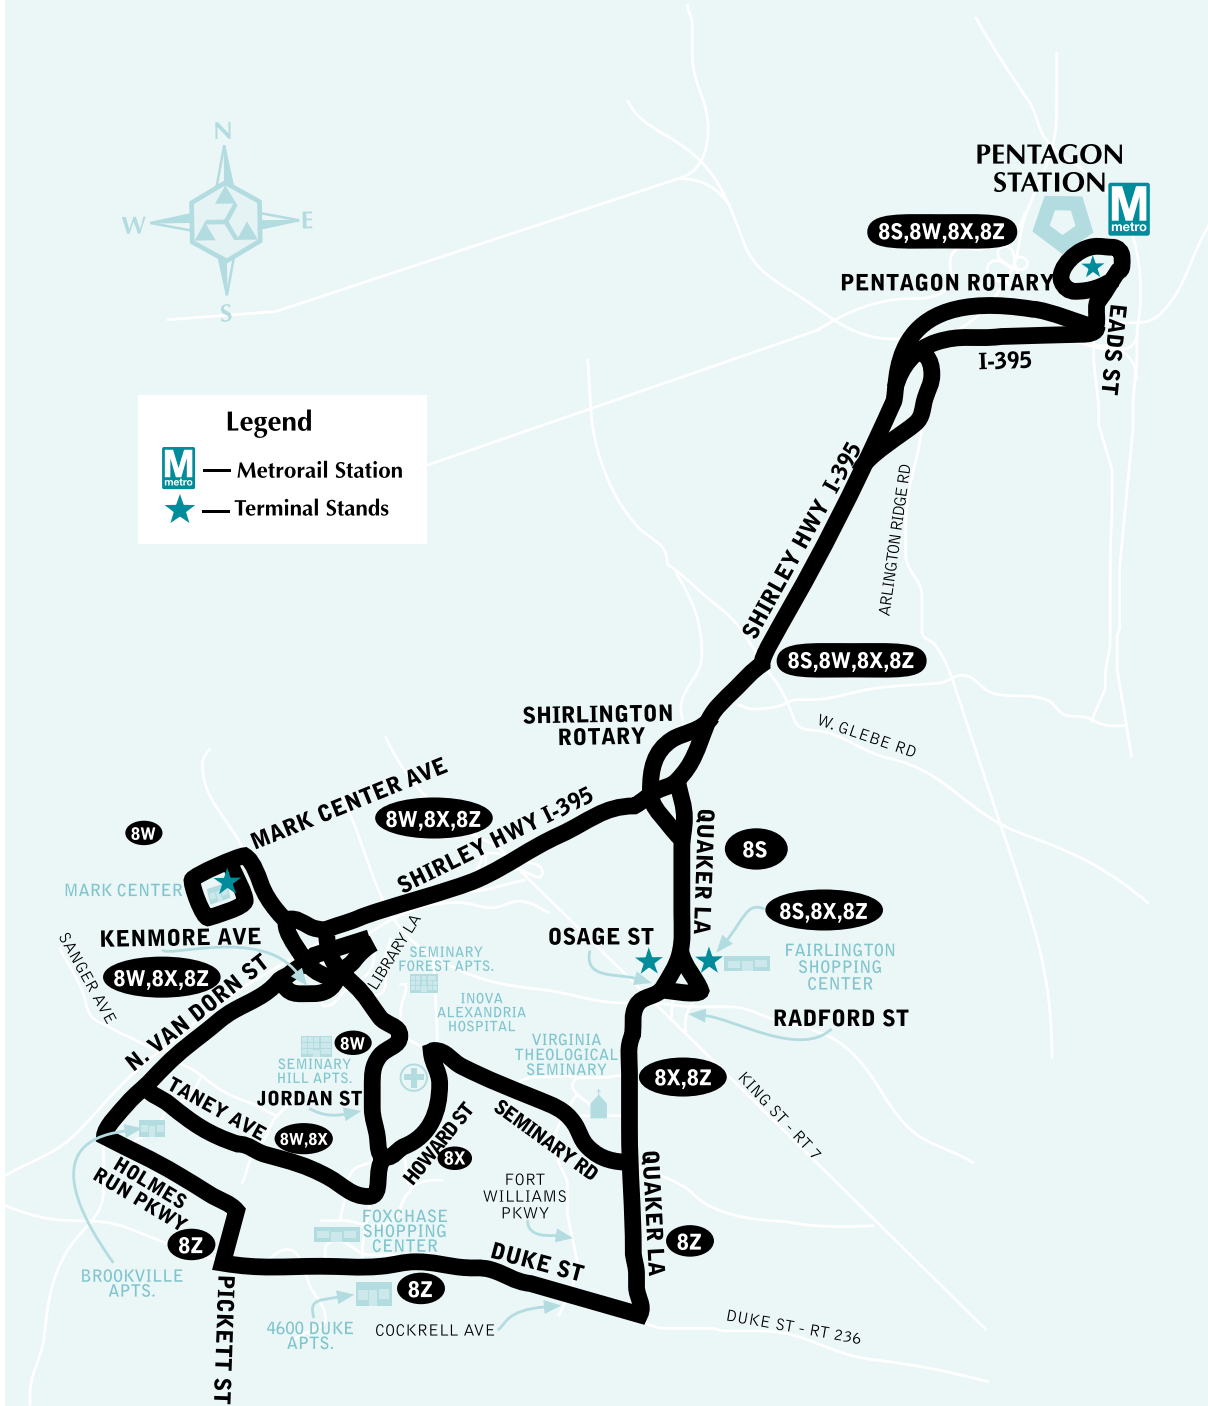

Foxchase-Seminary Valley Line

Routes 8S,W,X,Z

For route and schedule information
Call 202-637-7000
www.metroopendoors.com

Legend

- Metrorail Station
- Terminal Stands

8S, W, X, Z

Foxchase-Seminary Valley Line

Monday thru Friday Northbound Lunes a viernes hacia el norte

Route Number	Radford St. & Quaker Lane	Quaker Lane & Osage St.	Duke St. & Fort Williams Pkwy.	Mark Center Transit Station	Seminary Rd. & Library Lane	Duke St. at Entrance to Foxchase Shopping Center	Jordan St. & Taney Ave.	Van Dorn St. & Taney Ave.	Kenmore Ave. & Seminary Rd.	PENTA-GON
AM Service — Servicio matutino										
8Z	-	5:35	5:41	-	-	5:45	-	5:51	5:56	6:05
8Z	-	5:54	6:00	-	-	6:04	-	6:10	6:15	6:24
8X	-	6:04	-	-	-	-	6:14	6:20	6:25	6:34
8Z	-	6:10	6:16	-	-	6:20	-	6:26	6:31	6:40
* 8W	-	-	-	6:24	6:27	-	6:30	6:36	6:41	6:50
8Z	-	6:27	6:33	-	-	6:37	-	6:43	6:48	6:57
8X	-	6:32	-	-	-	-	6:42	6:48	6:53	7:02
8Z	-	6:40	6:46	-	-	6:50	-	6:56	7:01	7:10
* 8W	-	-	-	6:49	6:52	-	6:56	7:01	7:06	7:16
8Z	-	6:50	6:56	-	-	7:00	-	7:07	7:12	7:22
8X	-	6:58	-	-	-	-	7:08	7:13	7:18	7:28
8Z	-	7:02	7:08	-	-	7:12	-	7:19	7:24	7:34
* 8W	-	-	-	7:12	7:15	-	7:19	7:24	7:29	7:39
8Z	-	7:12	7:18	-	-	7:22	-	7:29	7:34	7:44
8X	-	7:20	-	-	-	-	7:30	7:35	7:40	7:50
8Z	-	7:22	7:28	-	-	7:32	-	7:39	7:44	7:54
* 8W	-	-	-	7:32	7:35	-	7:39	7:44	7:49	7:59
8Z	-	7:32	7:38	-	-	7:42	-	7:49	7:54	8:04
8X	-	7:39	-	-	-	-	7:49	7:54	7:59	8:09
8Z	-	7:42	7:48	-	-	7:52	-	7:59	8:04	8:14
* 8W	-	-	-	7:52	7:55	-	7:59	8:04	8:09	8:19
8Z	-	7:52	7:58	-	-	8:02	-	8:09	8:14	8:24
8X	-	7:59	-	-	-	-	8:09	8:14	8:19	8:29
8Z	-	8:03	8:09	-	-	8:13	-	8:20	8:25	8:35
* 8W	-	-	-	8:15	8:18	-	8:22	8:27	8:32	8:42
8Z	-	8:20	8:26	-	-	8:30	-	8:37	8:42	8:52
8X	-	8:34	-	-	-	-	8:44	8:49	8:54	9:04
8Z	-	8:47	8:53	-	-	8:57	-	9:04	9:09	9:19
PM Service — Servicio vespertino										
8S	4:15	-	-	-	-	-	-	-	-	4:25
8S	4:45	-	-	-	-	-	-	-	-	4:55
8S	5:14	-	-	-	-	-	-	-	-	5:24
8S	5:36	-	-	-	-	-	-	-	-	5:46
8S	5:56	-	-	-	-	-	-	-	-	6:06

On four Federal holidays, Columbus Day, Veterans' Day, Martin L. King Day, and Presidents' Day, Metrobus will run on a Saturday supplemental schedule. On these holidays, trips marked with an asterisk (*) will operate.