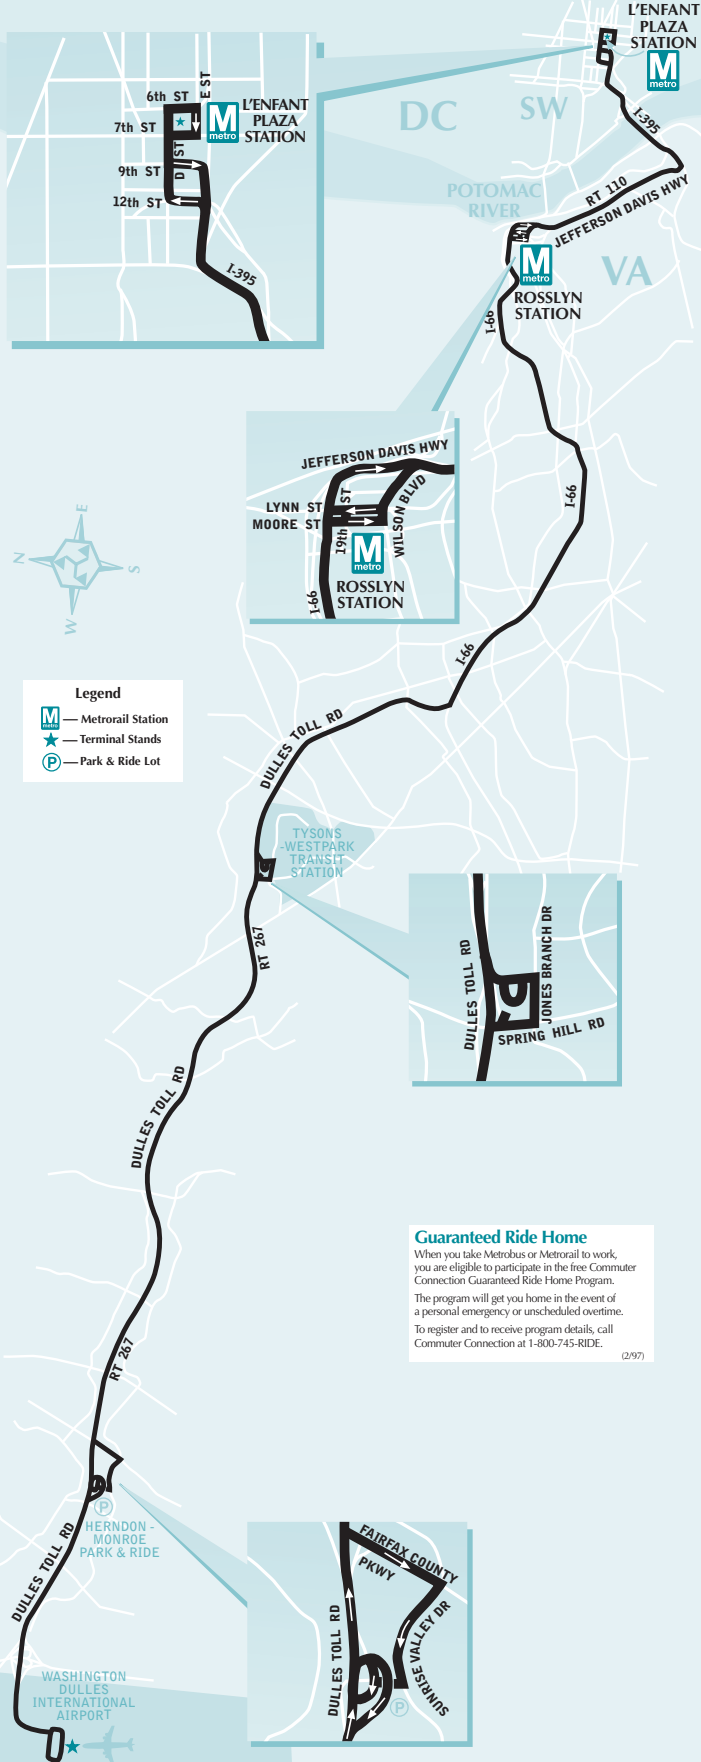

DC – Dulles Line
Route 5A

For route and schedule information
Call 202-637-7000
www.wmata.com

1. **Legend**
2. Metrorail Station
   - Terminal Stands
   - Park & Ride Lot

5A

D.C. - Dulles Line

Weekday Eastbound — Entre semana con dirección al este

Route Number	Dulles Airport	Herndon-Monroe Park & Ride Lot	Tysons-Westpark Transit Station	Rosslyn	D & 7th Sts. SW (L'ENFANT PLAZA)
AM Service — Servicio matutino					
5A	5:50	5:56	-	6:25	6:37
5A	6:30	6:37	-	7:09	7:27
5A	7:00	7:07	-	7:39	7:57
5A	7:30	7:37	-	8:09	8:27
5A	8:00	8:07	-	8:39	8:57
5A	8:40	8:47	-	9:19	9:37
5A	9:20	9:27	-	9:54	10:07
5A	10:00	10:07	-	10:34	10:47
5A	10:40	10:47	10:59	11:15	11:28
5A	11:20	11:27	11:39	11:55	12:08
PM Service — Servicio vespertino					
5A	12:00	12:07	12:19	12:35	12:48
5A	12:40	12:47	12:59	1:15	1:28
5A	1:20	1:27	1:39	1:55	2:08
5A	2:00	2:07	2:19	2:35	2:48
5A	2:35	2:42	-	3:09	3:22
5A	3:10	3:18	-	3:50	4:04
5A	3:45	3:53	-	4:25	4:39
5A	4:15	4:23	-	4:55	5:09
5A	4:45	4:53	-	5:25	5:39
5A	5:15	5:23	-	5:55	6:09
5A	5:45	5:53	-	6:25	6:39
5A	6:15	6:23	-	6:55	7:09
5A	6:45	6:53	-	7:25	7:39
5A	7:25	7:33	7:45	8:00	8:14
5A	8:05	8:13	8:25	8:40	8:54
5A	8:40	8:48	9:00	9:15	9:29
5A	9:20	9:28	9:40	9:55	10:09
5A	10:00	10:08	10:20	10:35	10:49
5A	10:40	10:48	11:00	11:15	11:29
5A	11:40	11:48	12:00	12:15	12:29

Weekday Westbound — Entre semana con dirección al oeste

Route Number	D & 7th Sts. SW (L'Enfant Plaza)	Rosslyn	Tysons-Westpark Transit Station	Herndon-Monroe Park & Ride Lot	DULLES AIRPORT
AM Service — Servicio matutino					
5A	4:50	5:02	-	5:32	5:42
5A	5:30	5:42	-	6:12	6:22
5A	6:00	6:12	-	6:42	6:52
5A	6:25	6:40	-	7:13	7:24
5A	6:55	7:10	-	7:43	7:54
5A	7:35	7:50	-	8:23	8:34
5A	8:10	8:25	-	8:58	9:09
5A	8:50	9:05	-	9:38	9:49
5A	9:30	9:45	-	10:18	10:29
5A	10:10	10:24	10:43	11:00	11:11
5A	10:55	11:09	11:28	11:45	11:56
5A	11:35	11:49	12:08	12:25	12:36
PM Service — Servicio vespertino					
5A	12:15	12:29	12:48	1:05	1:16
5A	12:50	1:04	1:23	1:40	1:51
5A	1:25	1:39	1:58	2:15	2:26
5A	2:00	2:14	2:33	2:50	3:01
5A	2:30	2:45	-	3:24	3:36
5A	3:00	3:15	-	3:54	4:06
5A	3:30	3:45	-	4:24	4:36
5A	4:00	4:15	-	4:54	5:06
5A	4:30	4:45	-	5:24	5:36
5A	5:00	5:15	-	5:54	6:06
5A	5:30	5:45	-	6:24	6:36
5A	6:10	6:25	-	7:04	7:16
5A	6:50	7:05	-	7:44	7:56
5A	7:30	7:41	8:01	8:20	8:29
5A	8:10	8:21	8:41	9:00	9:09
5A	8:50	9:01	9:21	9:40	9:49
5A	9:38	9:48	10:05	10:22	10:31
5A	10:38	10:48	11:05	11:22	11:31