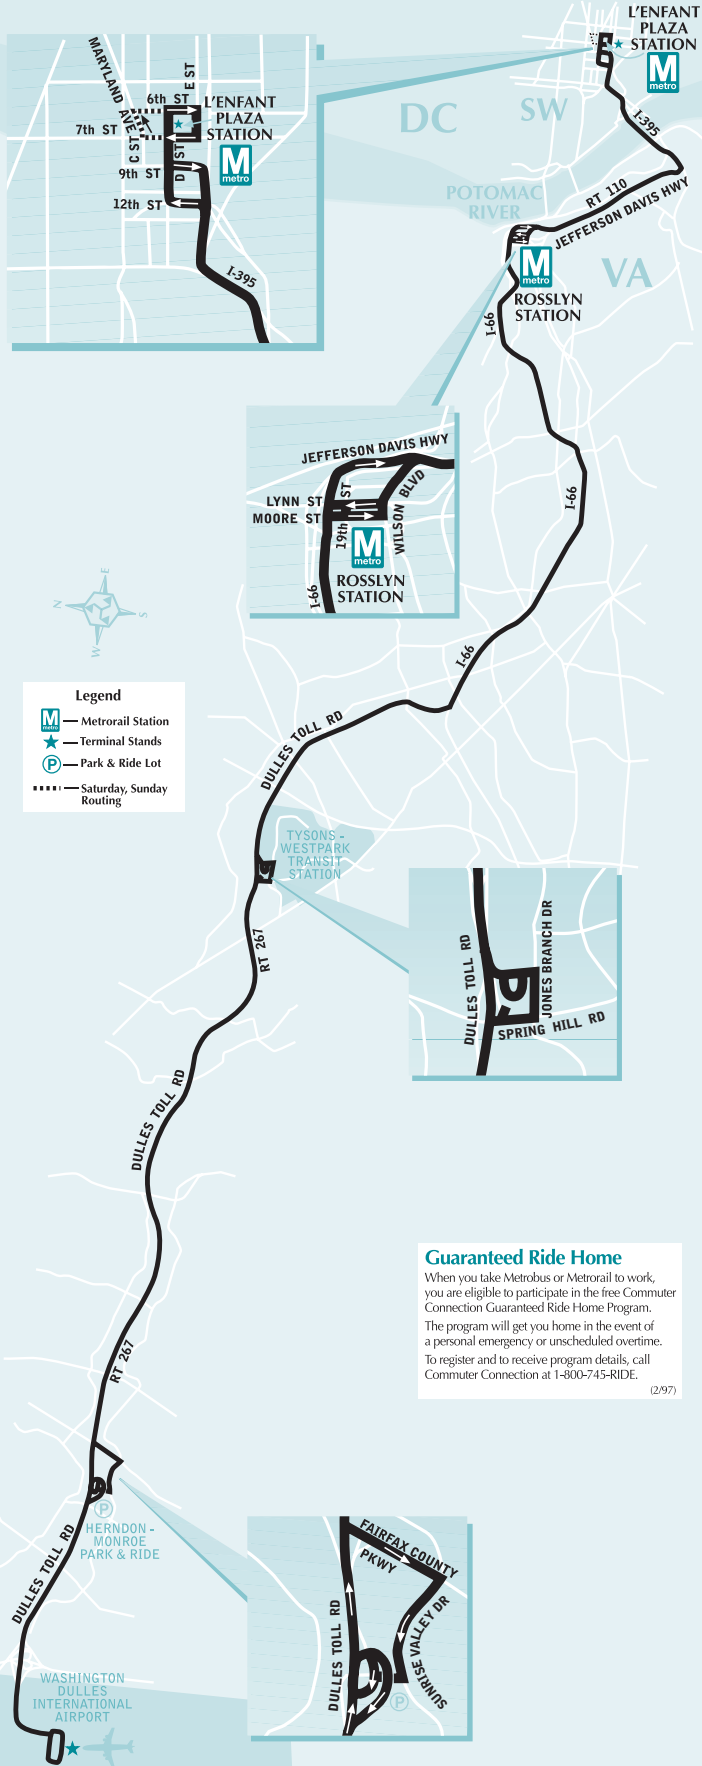

DC – Dulles Line
Route 5A

For route and schedule information
Call 202-637-7000
www.metroopensdoors.com

Legend

- Metrorail Station
- Terminal Stands
- Park & Ride Lot
- Saturday, Sunday Routing

5A

D.C. - Dulles Line

Weekday Eastbound — Entre semana con dirección al este

Route Number	Dulles Airport	Herndon-Monroe Park & Ride Lot	Tysons-Westpark Transit Station	Rosslyn	D & 7th Sts. SW (L'ENFANT PLAZA)
AM Service — Servicio matutino					
5A	5:50	5:56	-	6:25	6:37
5A	6:30	6:37	-	7:09	7:27
5A	7:10	7:17	-	7:49	8:07
5A	8:00	8:07	-	8:39	8:57
5A	8:40	8:47	-	9:19	9:37
5A	9:20	9:27	-	9:54	10:07
5A	10:00	10:07	-	10:34	10:47
5A	10:40	10:47	10:59	11:15	11:28
5A	11:20	11:27	11:39	11:55	12:08
PM Service — Servicio vespertino					
5A	12:00	12:07	12:19	12:35	12:48
5A	12:40	12:47	12:59	1:15	1:28
5A	1:20	1:27	1:39	1:55	2:08
5A	2:00	2:07	2:19	2:35	2:48
5A	2:40	2:47	-	3:14	3:27
5A	3:20	3:28	-	4:00	4:14
5A	4:05	4:13	-	4:45	4:59
5A	4:45	4:53	-	5:25	5:39
5A	5:25	5:33	-	6:05	6:19
5A	6:05	6:13	-	6:45	6:59
5A	6:45	6:53	-	7:25	7:39
5A	7:25	7:33	7:45	8:00	8:14
5A	8:05	8:13	8:25	8:40	8:54
5A	8:40	8:48	9:00	9:15	9:29
5A	9:20	9:28	9:40	9:55	10:09
5A	10:00	10:08	10:20	10:35	10:49
5A	10:40	10:48	11:00	11:15	11:29
5A	11:40	11:48	12:00	12:15	12:29

Weekday Westbound — Entre semana con dirección al oeste

Route Number	D & 7th Sts. SW (L'Enfant Plaza)	Rosslyn	Tysons-Westpark Transit Station	Herndon-Monroe Park & Ride Lot	DULLES AIRPORT
AM Service — Servicio matutino					
5A	4:50	5:02	-	5:32	5:42
5A	5:30	5:42	-	6:12	6:22
5A	6:10	6:22	-	6:52	7:02
5A	6:50	7:05	-	7:38	7:49
5A	7:35	7:50	-	8:23	8:34
5A	8:15	8:30	-	9:03	9:14
5A	8:50	9:05	-	9:38	9:49
5A	9:30	9:45	-	10:18	10:29
5A	10:10	10:24	10:43	11:00	11:11
5A	10:55	11:09	11:28	11:45	11:56
5A	11:35	11:49	12:08	12:25	12:36
PM Service — Servicio vespertino					
5A	12:15	12:29	12:48	1:05	1:16
5A	12:50	1:04	1:23	1:40	1:51
5A	1:30	1:44	2:03	2:20	2:31
5A	2:10	2:24	2:43	3:00	3:11
5A	2:55	3:10	-	3:49	4:01
5A	3:35	3:50	-	4:29	4:41
5A	4:10	4:25	-	5:04	5:16
5A	4:50	5:05	-	5:44	5:56
5A	5:30	5:45	-	6:24	6:36
5A	6:10	6:25	-	7:04	7:16
5A	6:50	7:05	-	7:44	7:56
5A	7:30	7:41	8:01	8:20	8:29
5A	8:10	8:21	8:41	9:00	9:09
5A	8:50	9:01	9:21	9:40	9:49
5A	9:38	9:48	10:05	10:22	10:31
5A	10:38	10:48	11:05	11:22	11:31