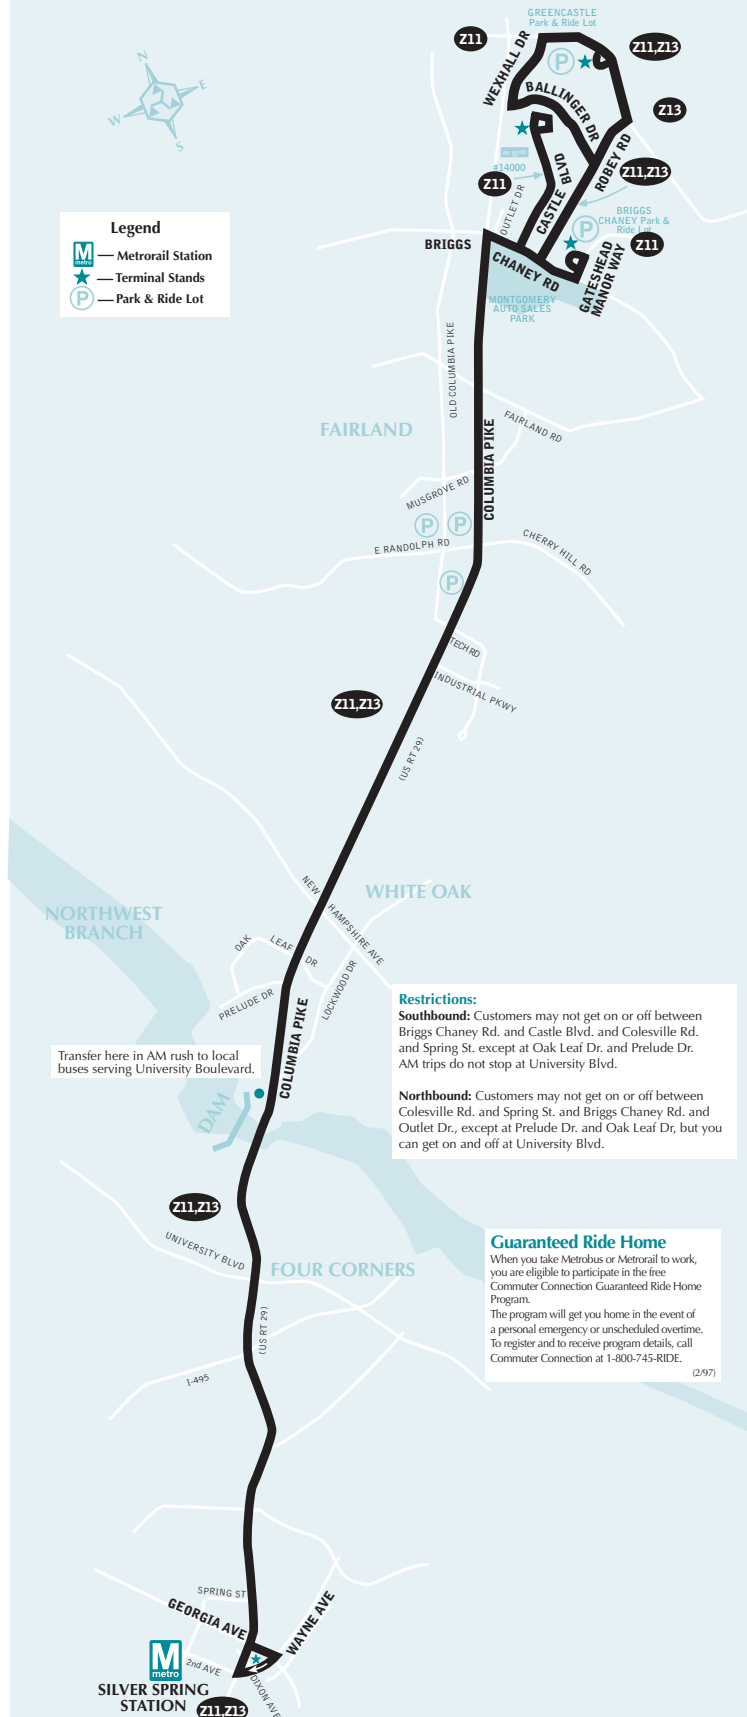

Greencastle-Briggs Chaney Express Line

Routes Z11, Z13

For route and schedule information

Call 202-637-7000

www.metroopensdoors.com

Legend

- Metrorail Station
- Terminal Stands
- Park & Ride Lot

Restrictions:

Guaranteed Ride Home

(2/97)