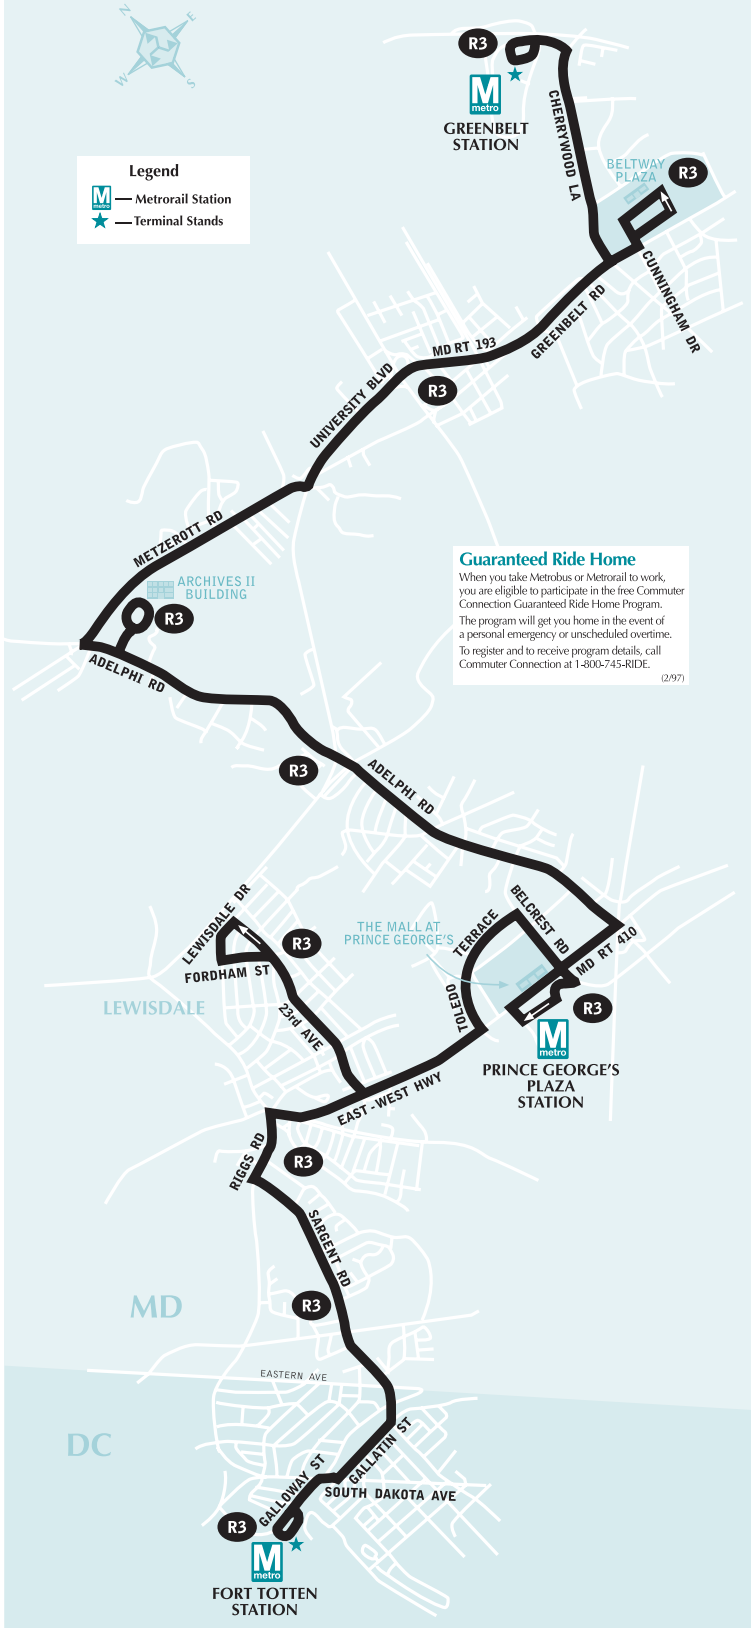

Greenbelt-Fort Totten Line

Route R3

For route and schedule information
Call 202-637-7000
www.metroopendoors.com

Legend

- Metro rail Station
- Terminal Stands