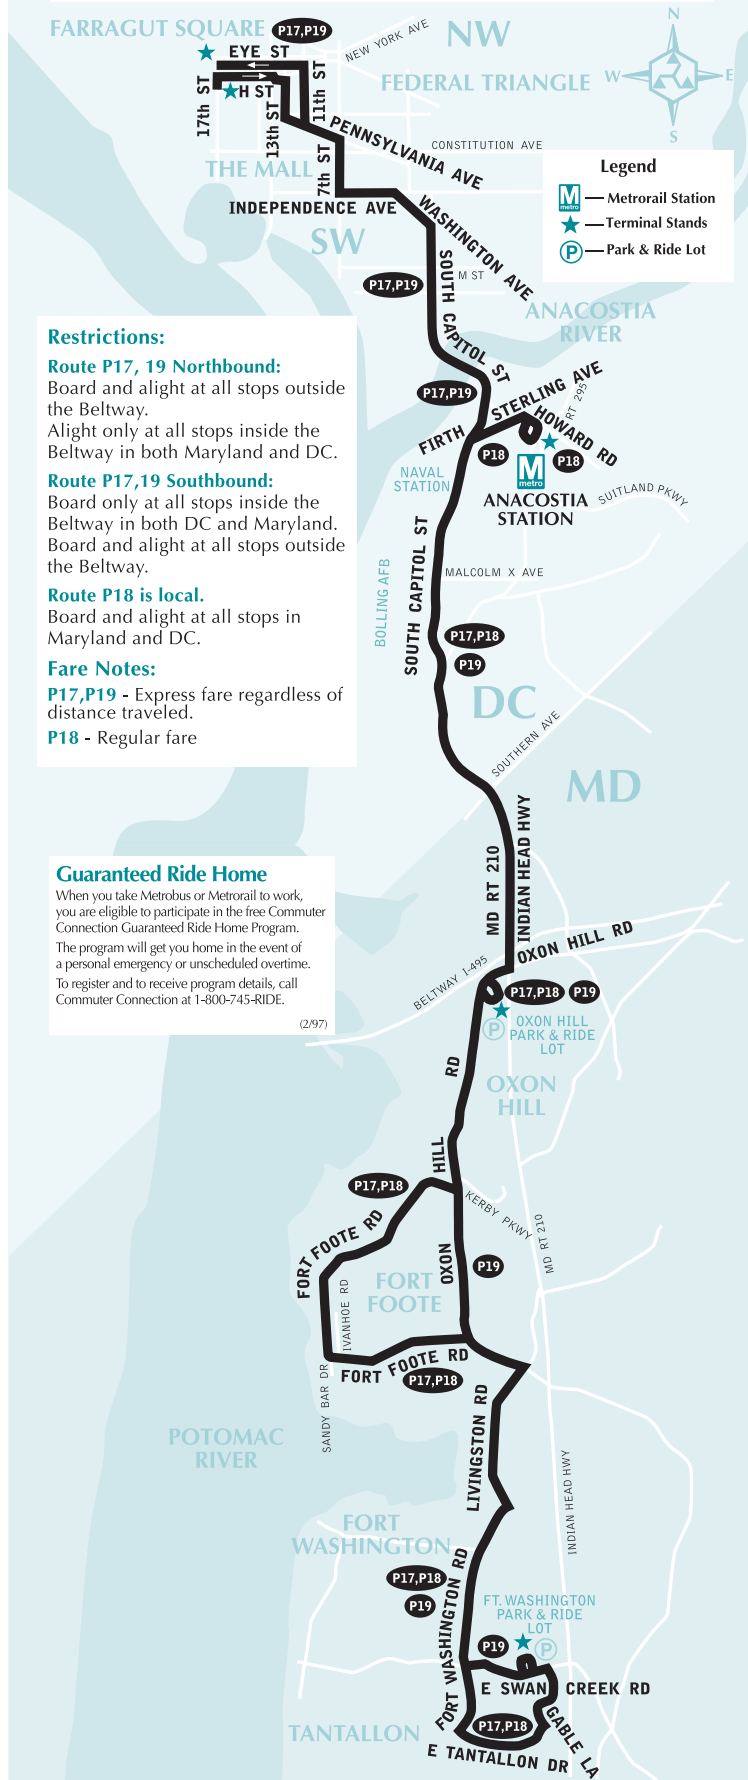

Oxon Hill-Fort Washington Line
Routes P17, P18, P19

For route and schedule information
Call 202-637-7000
www.metroopensdoors.com

Legend

- Metrorail Station
- Terminal Stands
- Park & Ride Lot

Restrictions:

Route P17, 19 Northbound:
Board and alight at all stops outside the Beltway.
Alight only at all stops inside the Beltway in both Maryland and DC.

Route P17,19 Southbound:
Board only at all stops inside the Beltway in both DC and Maryland.
Board and alight at all stops outside the Beltway.

Route P18 is local.
Board and alight at all stops in Maryland and DC.

Fare Notes:
P17,P19 - Express fare regardless of distance traveled.
P18 - Regular fare

Guaranteed Ride Home
When you take Metrobus or Metrorail to work, you are eligible to participate in the free Commuter Connection Guaranteed Ride Home Program. The program will get you home in the event of a personal emergency or unscheduled overtime. To register and to receive program details, call Commuter Connection at 1-800-745-RIDE.

(2/97)