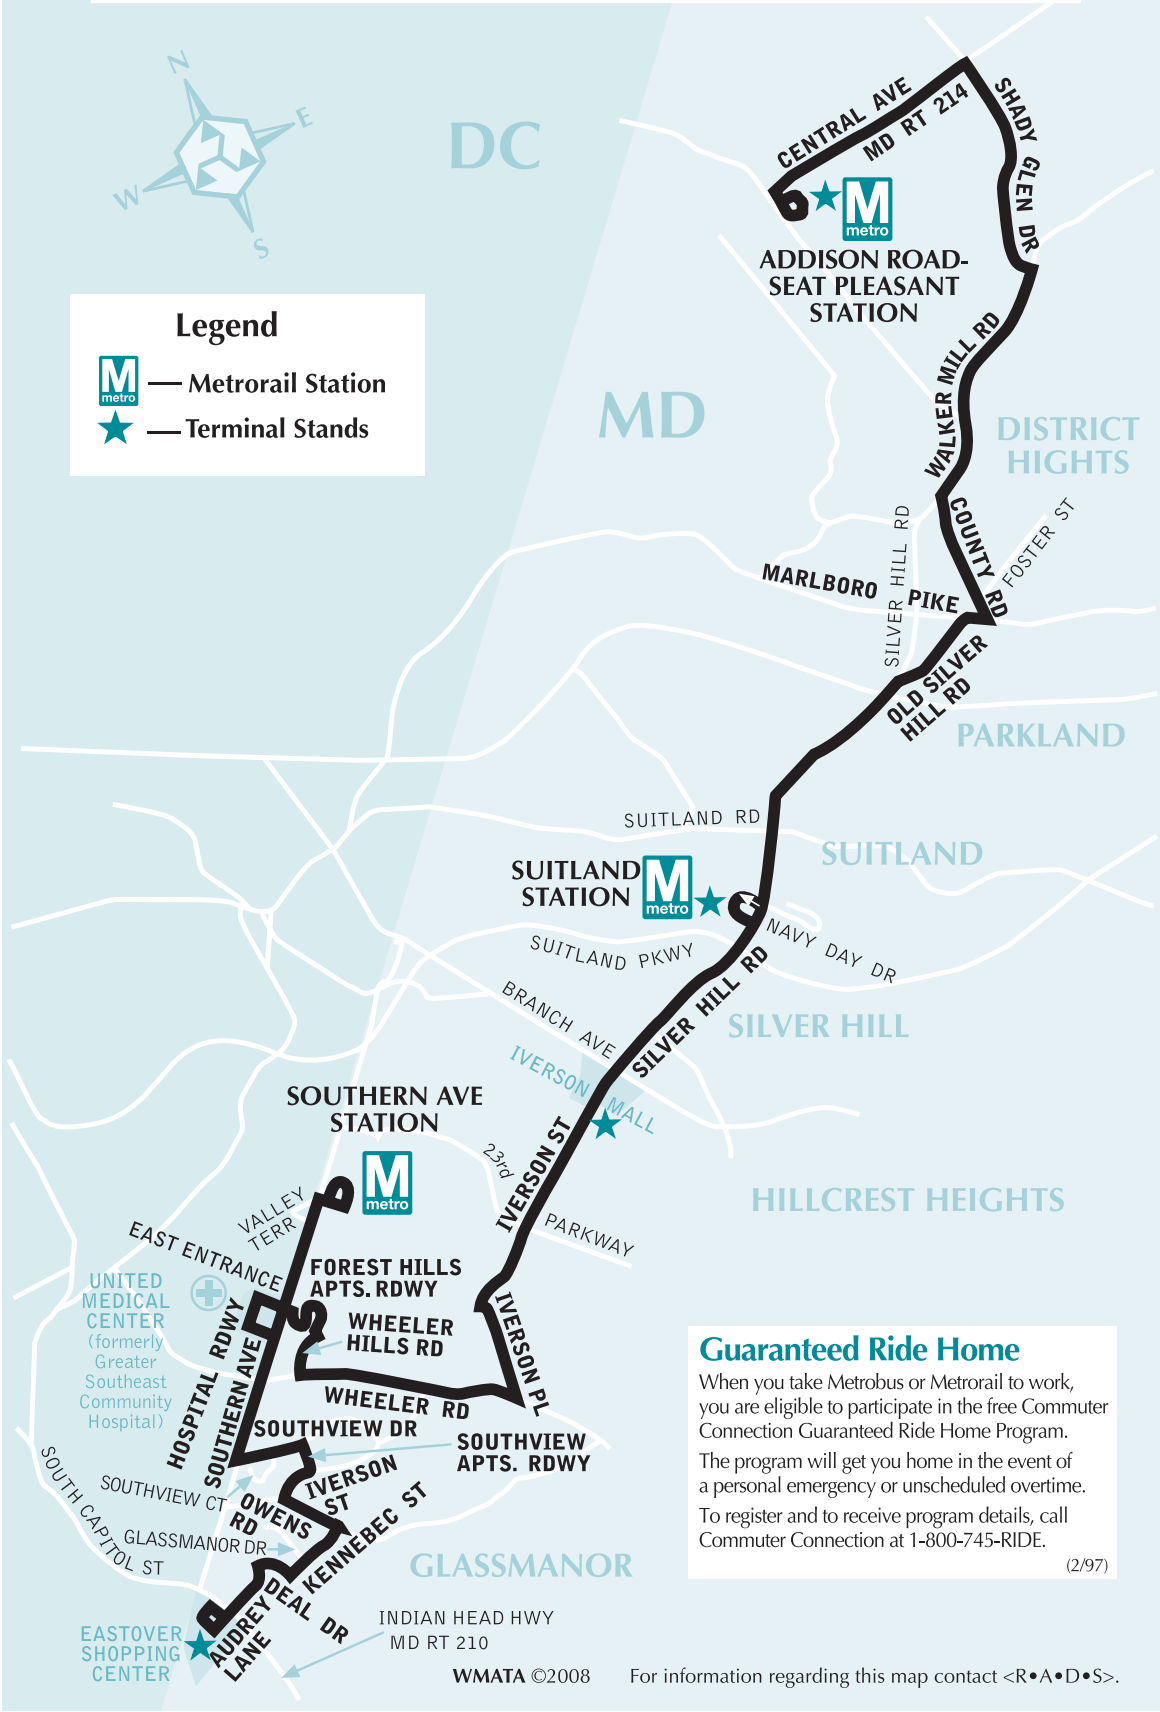

Eastover-Addison Road Line

Route P12

For route and schedule information

Call 202-637-7000

www.metroopensdoors.com

Legend

- Metrorail Station
- Terminal Stands

Guaranteed Ride Home

When you take Metrobus or Metrorail to work, you are eligible to participate in the free Commuter Connection Guaranteed Ride Home Program. The program will get you home in the event of a personal emergency or unscheduled overtime. To register and to receive program details, call Commuter Connection at 1-800-745-RIDE.

(2/97)