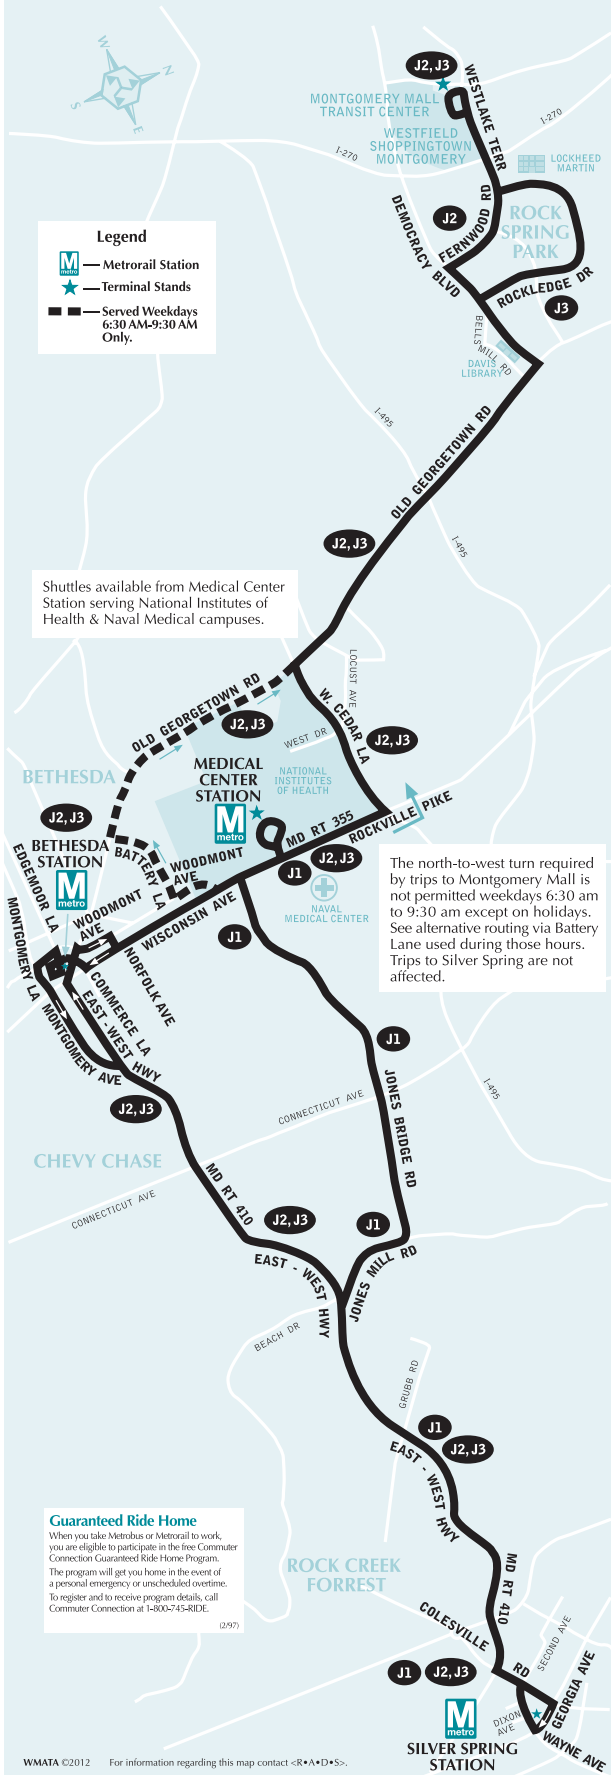

Bethesda-Silver Spring Line

Routes J1, J2, J3

For route and schedule information
Call 202-637-7000
www.metroopensdoors.com

Legend

- Metrorail Station
- Terminal Stands
- Served Weekdays 6:30 AM-9:30 AM Only.

Shuttles available from Medical Center Station serving National Institutes of Health & Naval Medical campuses.

The north-to-west turn required by trips to Montgomery Mall is not permitted weekdays 6:30 am to 9:30 am except on holidays. See alternative routing via Battery Lane used during those hours. Trips to Silver Spring are not affected.